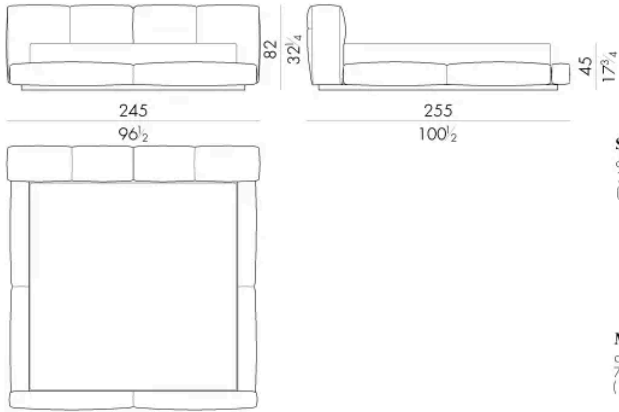

Letto

Generato: 25/05/2026

225 L x 255 P x 82 H cm

225
88³/₄

255
100¹/₂

82
32¹/₄

45
17³/₄

SPRING.180
cm 180x200 H4
71x78 H1 ¹/₂
(not included in the price)

MATTRESS.180
cm 180x200 H25
71x78 H9 ¹/₂
(not included in the price)

JANNIK . 5193

Letto

245 L x 258 P x 82 H cm

245
96¹/₂

258
101¹/₂

82
32¹/₄

45
17³/₄

SPRING.193 (KING SIZE)
cm 193x203 H4
76x80 H1 ¹/₂
(not included in the price)

MATTRESS.193 (KING SIZE)
cm 193x203 H25
76x80 H9 ¹/₂
(not included in the price)

Letto

245 Lx255 Px82 H cm

SPRING.200
cm 200x200 H4
78 3/4x78 3/4 H1 1/2
(not included in the price)

MATTRESS.200
cm 200x200 H25
78 3/4x78 3/4 H9 3/4
(not included in the price)