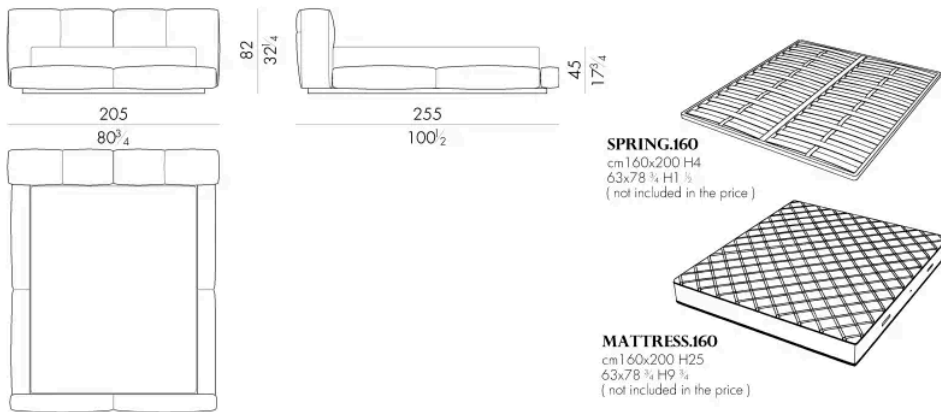

Dimensioni

JANNIK.5153

Letto

205 L x 258 P x 82 H cm

JANNIK.5160

Letto

205 L x 255 P x 82 H cm

JANNIK . 5180

Letto

Generato: 06/07/2026

225 L x 255 P x 82 H cm

225
88³/₄

255
100¹/₂

82
32¹/₄
45
17³/₄

SPRING.180
cm 180x200 H4
71x78 H1 ¹/₂
(not included in the price)

MATTRESS.180
cm 180x200 H25
71x78 H9 ¹/₂
(not included in the price)

JANNIK . 5193

Letto

245 L x 258 P x 82 H cm

245
96¹/₂

258
101¹/₂

82
32¹/₄
45
17³/₄

SPRING.193 (KING SIZE)
cm 193x203 H4
76x80 H1 ¹/₂
(not included in the price)

MATTRESS.193 (KING SIZE)
cm 193x203 H25
76x80 H9 ¹/₂
(not included in the price)

Letto

245 Lx255 Px82 H cm

SPRING.200
cm 200x200 H4
78 3/4x78 3/4 H1 1/2
(not included in the price)

MATTRESS.200
cm 200x200 H25
78 3/4x78 3/4 H9 3/4
(not included in the price)