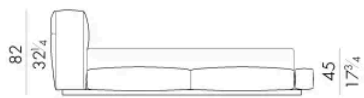

Dimensioni

JANNIK.5153

Letto

205 Lx258 Px82 H cm

JANNIK.5160

Letto

205 Lx255 Px82 H cm

JANNIK . 5180

Letto

Generato: 25/05/2026

225 L x 255 P x 82 H cm

225
88³/₄

255
100¹/₂

82
32¹/₄

45
17³/₄

SPRING.180
cm 180x200 H4
71x78 H1 ¹/₂
(not included in the price)

MATTRESS.180
cm 180x200 H25
71x78 H9 ¹/₂
(not included in the price)

JANNIK . 5193

Letto

245 L x 258 P x 82 H cm

245
96¹/₂

258
101¹/₂

82
32¹/₄

45
17³/₄

SPRING.193 (KING SIZE)
cm 193x203 H4
76x80 H1 ¹/₂
(not included in the price)

MATTRESS.193 (KING SIZE)
cm 193x203 H25
76x80 H9 ¹/₂
(not included in the price)

Letto

245 Lx255 Px82 H cm

SPRING.200
cm 200x200 H4
78 3/4x78 3/4 H1 1/2
(not included in the price)