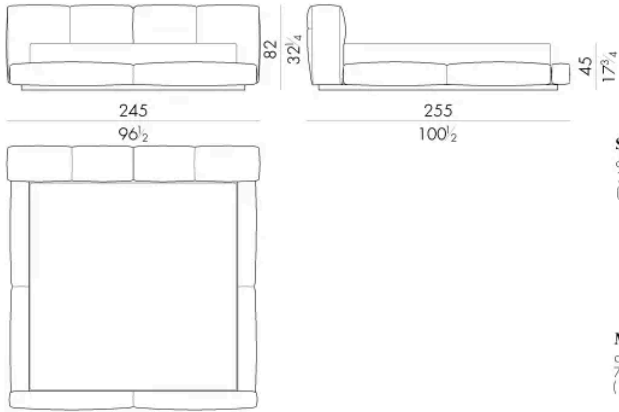

Dimensioni

JANNIK.5153

Letto

205 L x 258 P x 82 H cm

JANNIK.5160

Letto

205 L x 255 P x 82 H cm

JANNIK . 5180

Letto

Generato: 15/06/2026

225 L x 255 P x 82 H cm

JANNIK . 5193

Letto

245 L x 258 P x 82 H cm

Letto

245 Lx255 Px82 H cm

SPRING.200
cm 200x200 H4
78 3/4x78 3/4 H1 1/2
(not included in the price)

MATTRESS.200
cm 200x200 H25
78 3/4x78 3/4 H9 3/4
(not included in the price)