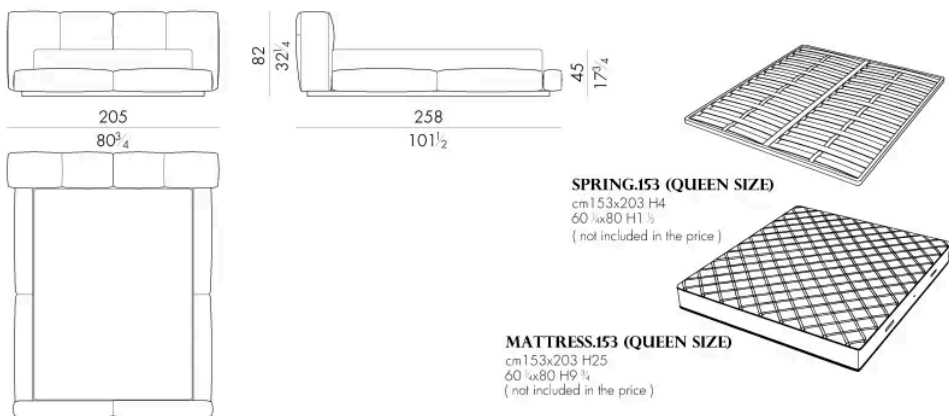

Dimensioni

JANNIK.5153

Letto

205 Lx258 Px82 H cm

JANNIK.5160

Letto

205 Lx255 Px82 H cm

JANNIK . 5180

Letto

Generato: 25/05/2026

225 L x 255 P x 82 H cm

225
88³/₄

255
100¹/₂

82
32¹/₄

45
17³/₄

SPRING.180
cm 180x200 H4
71x78 H1 ¹/₂
(not included in the price)

SPRING.193 (KING SIZE)
cm 193x203 H4
76x80 H1 ¹/₂
(not included in the price)

MATTRESS.193 (KING SIZE)
cm 193x203 H25
76x80 H9 ¹/₂
(not included in the price)

Letto

245 Lx255 Px82 H cm

SPRING.200
cm 200x200 H4
78 3/4x78 3/4 H1 1/2
(not included in the price)

MATTRESS.200
cm 200x200 H25
78 3/4x78 3/4 H9 3/4
(not included in the price)