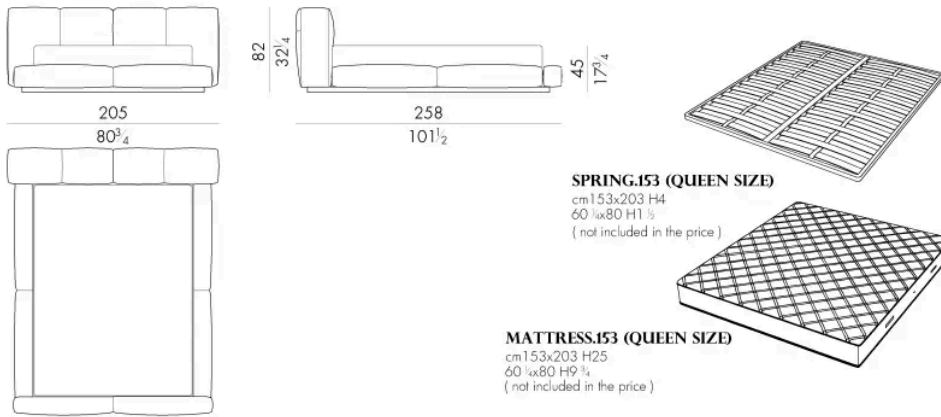

Dimensioni

JANNIK.5153

Letto

205 L x 258 P x 82 H cm

JANNIK.5160

Letto

205 L x 255 P x 82 H cm

JANNIK . 5180

Letto

Generato: 06/07/2026

225 L x 255 P x 82 H cm

225
88³/₄

255
100¹/₂

82
32¹/₄
45
17³/₄

SPRING.180
cm 180x200 H4
71x78 H1 ¹/₂
(not included in the price)

MATTRESS.180
cm 180x200 H25
71x78 H9 ¹/₂
(not included in the price)

JANNIK . 5193

Letto

245 L x 258 P x 82 H cm

245
96¹/₂

258
101¹/₂

82
32¹/₄
45
17³/₄

SPRING.193 (KING SIZE)
cm 193x203 H4
76x80 H1 ¹/₂
(not included in the price)

MATTRESS.193 (KING SIZE)
cm 193x203 H25
76x80 H9 ¹/₂
(not included in the price)

Letto

245 Lx255 Px82 H cm

SPRING.200
cm 200x200 H4
78 3/4x78 3/4 H1 1/2
(not included in the price)

MATTRESS.200
cm 200x200 H25
78 3/4x78 3/4 H9 3/4
(not included in the price)