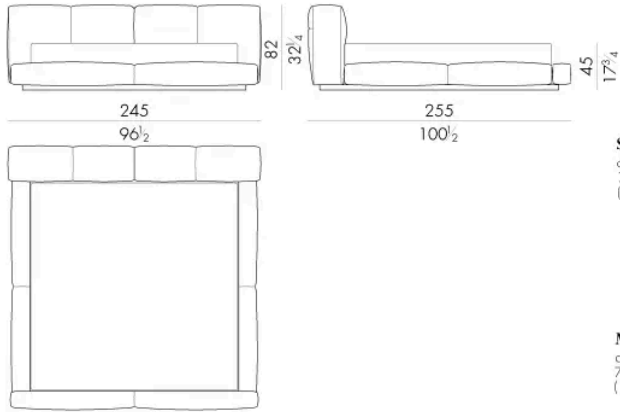

Dimensioni

JANNIK.5153

Letto

205 Lx258 Px82 H cm

JANNIK.5160

Letto

205 Lx255 Px82 H cm

JANNIK . 5180

Letto

Generato: 19/04/2026

225 L x 255 P x 82 H cm

JANNIK . 5193

Letto

245 L x 258 P x 82 H cm

Letto

245 Lx255 Px82 H cm

SPRING.200
cm 200x200 H4
78 3/4x78 3/4 H1 1/2
(not included in the price)

MATTRESS.200
cm 200x200 H25
78 3/4x78 3/4 H9 3/4
(not included in the price)