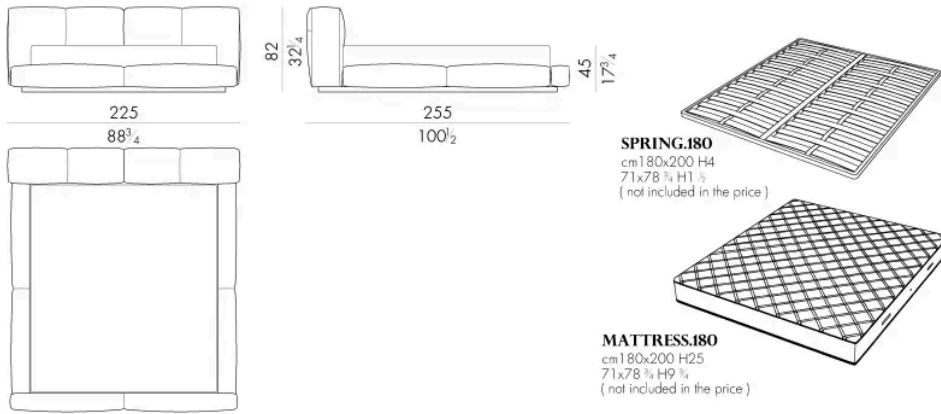

Dimensioni

JANNIK.5153

Letto

205 L x 258 P x 82 H cm

JANNIK.5160

Letto

205 L x 255 P x 82 H cm

JANNIK . 5180

Letto

Generato: 15/06/2026

225 L x 255 P x 82 H cm

JANNIK . 5193

Letto

245 L x 258 P x 82 H cm

Letto

245 Lx255 Px82 H cm

SPRING.200
cm 200x200 H4
78 3/4x78 3/4 H1 1/2
(not included in the price)

MATTRESS.200
cm 200x200 H25
78 3/4x78 3/4 H9 3/4
(not included in the price)