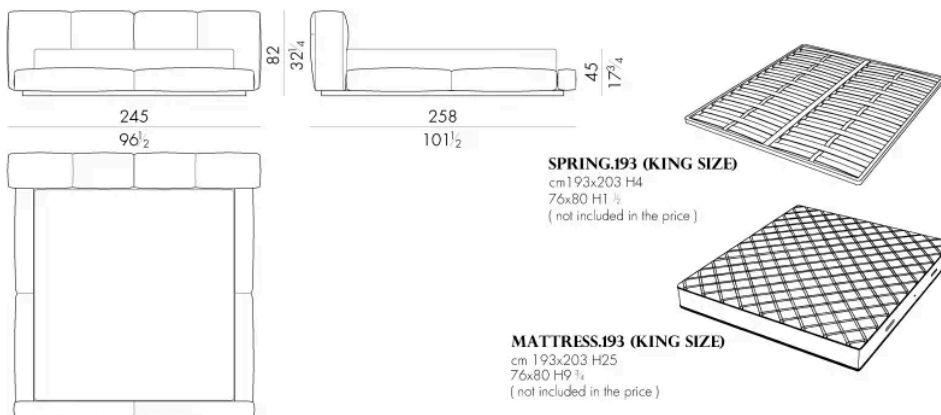

Dimensioni

JANNIK.5153

Letto

205 L x 258 P x 82 H cm

JANNIK.5160

Letto

205 L x 255 P x 82 H cm

JANNIK . 5180

Letto

Generato: 15/06/2026

225 L x 255 P x 82 H cm

JANNIK . 5193

Letto

245 L x 258 P x 82 H cm

Letto

245 Lx255 Px82 H cm

SPRING.200
cm 200x200 H4
78 3/4x78 3/4 H1 1/2
(not included in the price)

MATTRESS.200
cm 200x200 H25
78 3/4x78 3/4 H9 3/4
(not included in the price)