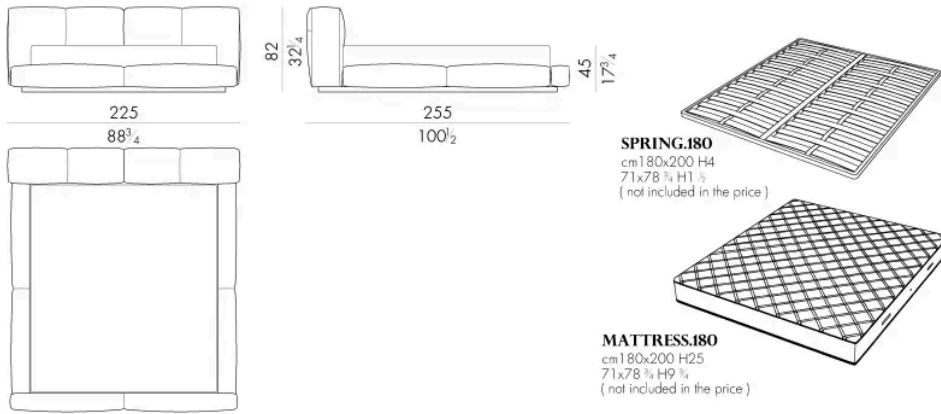

Dimensioni

JANNIK.5153

Letto

205 Lx258 Px82 H cm

JANNIK.5160

Letto

205 Lx255 Px82 H cm

JANNIK . 5180

Letto

Generato: 19/04/2026

225 L x 255 P x 82 H cm

JANNIK . 5193

Letto

245 L x 258 P x 82 H cm

Letto

245 Lx255 Px82 H cm

SPRING.200
cm 200x200 H4
78 3/4x78 3/4 H1 1/2
(not included in the price)

MATTRESS.200
cm 200x200 H25
78 3/4x78 3/4 H9 3/4
(not included in the price)