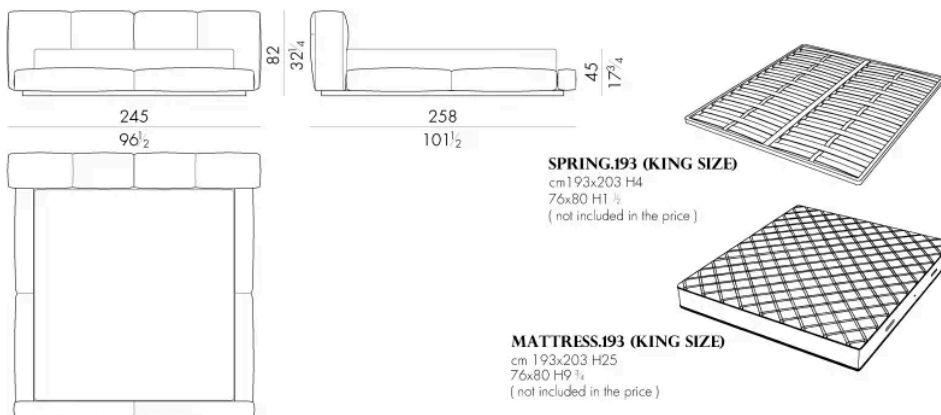

Dimensioni

JANNIK.5153

Letto

205 Lx258 Px82 H cm

JANNIK.5160

Letto

205 Lx255 Px82 H cm

JANNIK . 5180

Letto

Generato: 19/04/2026

225 L x 255 P x 82 H cm

JANNIK . 5193

Letto

245 L x 258 P x 82 H cm

Letto

245 Lx255 Px82 H cm

SPRING.200
cm 200x200 H4
78 3/4x78 3/4 H1 1/2
(not included in the price)

MATTRESS.200
cm 200x200 H25
78 3/4x78 3/4 H9 3/4
(not included in the price)