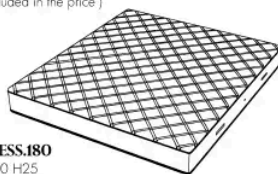

Dimensioni

JANNIK.5153

Letto

205 L x 258 P x 82 H cm

JANNIK.5160

Letto

205 L x 255 P x 82 H cm

JANNIK . 5180

Letto

Generato: 06/07/2026

225 L x 255 P x 82 H cm

225
88³/₄

255
100¹/₂

82
32¹/₄
45
17³/₄

SPRING.180
cm 180x200 H4
71x78 H1 ¹/₂
(not included in the price)

MATTRESS.180
cm 180x200 H25
71x78 H9 ¹/₂
(not included in the price)

JANNIK . 5193

Letto

245 L x 258 P x 82 H cm

245
96¹/₂

258
101¹/₂

82
32¹/₄
45
17³/₄

SPRING.193 (KING SIZE)
cm 193x203 H4
76x80 H1 ¹/₂
(not included in the price)

MATTRESS.193 (KING SIZE)
cm 193x203 H25
76x80 H9 ¹/₂
(not included in the price)

Letto

245 Lx255 Px82 H cm

SPRING.200
cm 200x200 H4
78 3/4x78 3/4 H1 1/2
(not included in the price)

MATTRESS.200
cm 200x200 H25
78 3/4x78 3/4 H9 3/4
(not included in the price)