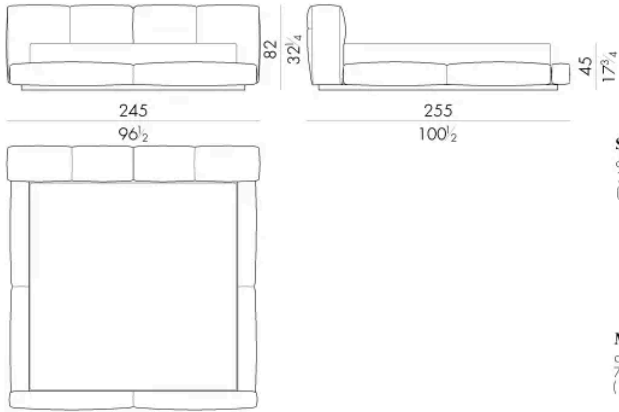

Dimensioni

JANNIK.5153

Letto

205 L x 258 P x 82 H cm

JANNIK.5160

Letto

205 L x 255 P x 82 H cm

JANNIK . 5180

Letto

Generato: 06/07/2026

225 L x 255 P x 82 H cm

225
88³/₄

255
100¹/₂

82
32¹/₄
45
17³/₄

SPRING.180
cm 180x200 H4
71x78 H1 ¹/₂
(not included in the price)

MATTRESS.180
cm 180x200 H25
71x78 H9 ¹/₂
(not included in the price)

JANNIK . 5193

Letto

245 L x 258 P x 82 H cm

245
96¹/₂

258
101¹/₂

82
32¹/₄
45
17³/₄

SPRING.193 (KING SIZE)
cm 193x203 H4
76x80 H1 ¹/₂
(not included in the price)

MATTRESS.193 (KING SIZE)
cm 193x203 H25
76x80 H9 ¹/₂
(not included in the price)

Letto

245 Lx255 Px82 H cm

SPRING.200
cm 200x200 H4
78 3/4x78 3/4 H1 1/2
(not included in the price)

MATTRESS.200
cm 200x200 H25
78 3/4x78 3/4 H9 3/4
(not included in the price)