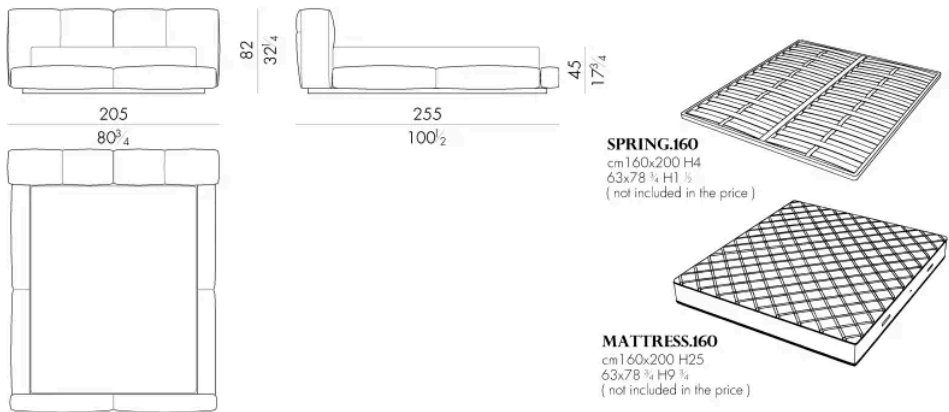

Dimensioni

JANNIK.5153

Letto

205 Lx258 Px82 H cm

JANNIK.5160

Letto

205 Lx255 Px82 H cm

JANNIK . 5180

Letto

Generato: 25/05/2026

225 L x 255 P x 82 H cm

225
88³/₄

255
100¹/₂

82
32¹/₄

45
17³/₄

SPRING.180
cm 180x200 H4
71x78 H1 ¹/₂
(not included in the price)

SPRING.193 (KING SIZE)
cm 193x203 H4
76x80 H1 ¹/₂
(not included in the price)

MATTRESS.193 (KING SIZE)
cm 193x203 H25
76x80 H9 ¹/₂
(not included in the price)

Letto

245 Lx255 Px82 H cm

SPRING.200
cm 200x200 H4
78 3/4x78 3/4 H1 1/2
(not included in the price)

MATTRESS.200
cm 200x200 H25
78 3/4x78 3/4 H9 3/4
(not included in the price)