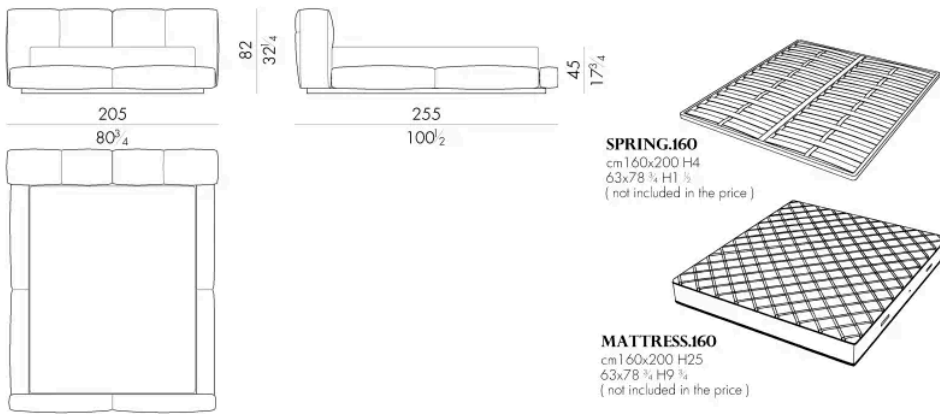

Dimensioni

JANNIK.5153

Letto

205 L x 258 P x 82 H cm

JANNIK.5160

Letto

205 L x 255 P x 82 H cm

JANNIK . 5180

Letto

Generato: 15/06/2026

225 L x 255 P x 82 H cm

JANNIK . 5193

Letto

245 L x 258 P x 82 H cm

Letto

245 Lx255 Px82 H cm

SPRING.200
cm 200x200 H4
78 3/4x78 3/4 H1 1/2
(not included in the price)

MATTRESS.200
cm 200x200 H25
78 3/4x78 3/4 H9 3/4
(not included in the price)