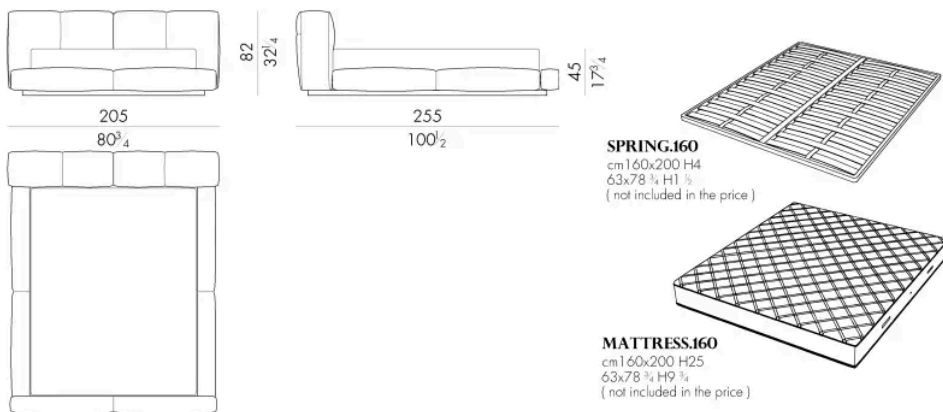

Dimensioni

JANNIK.5153

Letto

205 Lx258 Px82 H cm

JANNIK.5160

Letto

205 Lx255 Px82 H cm

JANNIK . 5180

Letto

Generato: 19/04/2026

225 L x 255 P x 82 H cm

JANNIK . 5193

Letto

245 L x 258 P x 82 H cm

Letto

245 Lx255 Px82 H cm

SPRING.200
cm 200x200 H4
78 3/4x78 3/4 H1 1/2
(not included in the price)

MATTRESS.200
cm 200x200 H25
78 3/4x78 3/4 H9 3/4
(not included in the price)