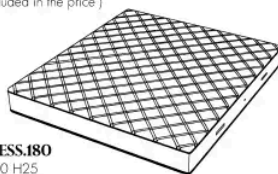

Dimensioni

JANNIK.5153

Letto

205 Lx258 Px82 H cm

JANNIK.5160

Letto

205 Lx255 Px82 H cm

JANNIK . 5180

Letto

Generato: 25/05/2026

225 L x 255 P x 82 H cm

225
88³/₄

255
100¹/₂

82
32¹/₄

45
17³/₄

SPRING.180
cm 180x200 H4
71x78 H1 ¹/₂
(not included in the price)

MATTRESS.180
cm 180x200 H25
71x78 H9 ¹/₂
(not included in the price)

JANNIK . 5193

Letto

245 L x 258 P x 82 H cm

245
96¹/₂

258
101¹/₂

82
32¹/₄

45
17³/₄

SPRING.193 (KING SIZE)
cm 193x203 H4
76x80 H1 ¹/₂
(not included in the price)

MATTRESS.193 (KING SIZE)
cm 193x203 H25
76x80 H9 ¹/₂
(not included in the price)

Letto

245 Lx255 Px82 H cm

SPRING.200
cm 200x200 H4
78 3/4x78 3/4 H1 1/2
(not included in the price)