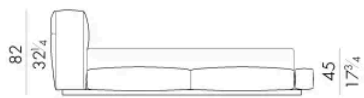

Dimensioni

JANNIK.5153

Letto

205 L x 258 P x 82 H cm

JANNIK.5160

Letto

205 L x 255 P x 82 H cm

JANNIK . 5180

Letto

Generato: 06/07/2026

225 L x 255 P x 82 H cm

225
88³/₄

255
100¹/₂

82
32¹/₄
45
17³/₄

SPRING.180
cm 180x200 H4
71x78 H1 ¹/₂
(not included in the price)

MATTRESS.180
cm 180x200 H25
71x78 H9 ¹/₂
(not included in the price)

JANNIK . 5193

Letto

245 L x 258 P x 82 H cm

245
96¹/₂

258
101¹/₂

82
32¹/₄
45
17³/₄

SPRING.193 (KING SIZE)
cm 193x203 H4
76x80 H1 ¹/₂
(not included in the price)

MATTRESS.193 (KING SIZE)
cm 193x203 H25
76x80 H9 ¹/₂
(not included in the price)

Letto

245 Lx255 Px82 H cm

SPRING.200
cm 200x200 H4
78 3/4x78 3/4 H1 1/2
(not included in the price)

MATTRESS.200
cm 200x200 H25
78 3/4x78 3/4 H9 3/4
(not included in the price)