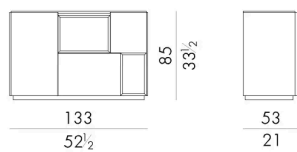

Dimensioni

Generato: 15/04/2026

MORFEO . 13400 / A / DX

Contenitore

133Lx53Px85Hcm

LED lighting inside

MORFEO . 13400 / A / SX

Contenitore

133Lx53Px85Hcm

LED lighting inside