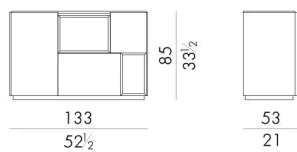

Dimensioni

Generato: 18/05/2026

MORFEO . 13400 / A / DX

Contenitore

133Lx53Px85Hcm

LED lighting inside

MORFEO . 13400 / A / SX

Contenitore

133Lx53Px85Hcm

LED lighting inside