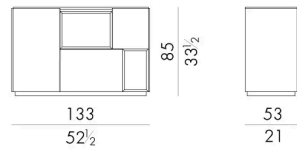

Dimensioni

Generato: 08/06/2026

MORFEO .13400/A/DX

Contenitore

133Lx53Px85Hcm

LED lighting inside

MORFEO .13400/A/SX

Contenitore

133Lx53Px85Hcm

LED lighting inside