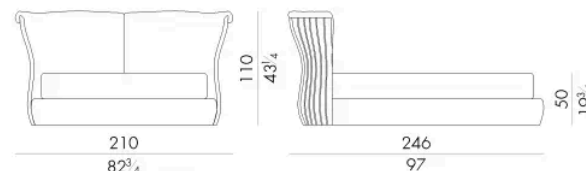

# Dimensioni

### SPRING.153 (QUEEN SIZE)

cm 153x203 H4  
60 1/2 x 80 H1 1/2  
( not included in the price )

### MATTRESS.153 (QUEEN SIZE)

cm 153x203 H25  
60 1/2 x 80 H9 3/4  
( not included in the price )

## CANNES. 5160 / SL

Letto

210 L x 246 P x 110 H cm