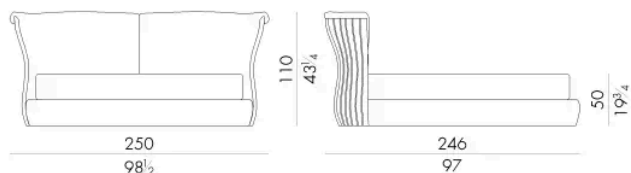

CANNES. 5153 / SL

Letto

203 L x 249 P x 110 H cm

SPRING.153 (QUEEN SIZE)

cm 153x203 H4
60 1/2 x 80 H1 1/2
(not included in the price)

MATTRESS.153 (QUEEN SIZE)

cm 153x203 H25
60 1/2 x 80 H9 3/4
(not included in the price)

CANNES. 5160 / SL

Letto

210 L x 246 P x 110 H cm

SPRING.160

cm 160x200 H4
63x78 3/4 H1 1/2
(not included in the price)

MATTRESS.160

cm 160x200 H25
63x78 3/4 H9 3/4
(not included in the price)

CANNES . 5180 / SL

Letto

230 L x 246 P x 110 H cm

CANNES . 5193 / SL

Letto

243 L x 249 P x 110 H cm

Letto

250 Lx246 P x110 H cm

SPRING.200
cm 200x200 H4
78 3/4x78 3/4 H1 1/2
(not included in the price)

MATTRESS.200
cm 200x200 H25
78 3/4x78 3/4 H9 3/4
(not included in the price)