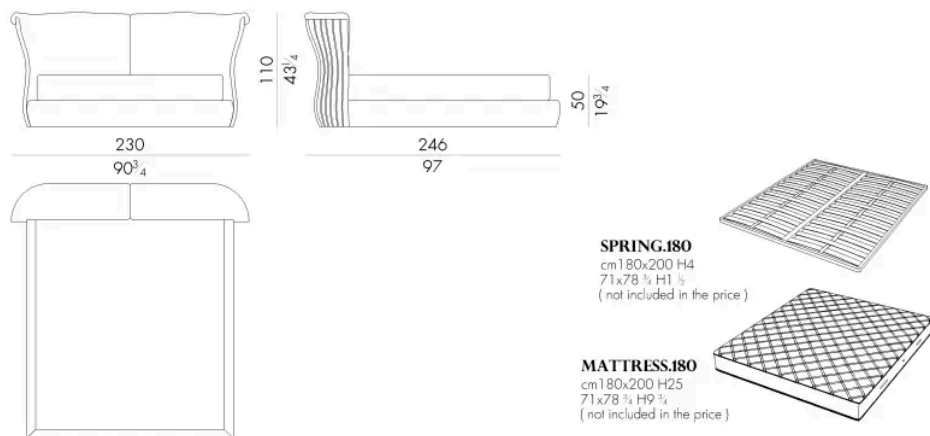

# Dimensioni

### SPRING.160

cm 160x200 H4  
63x78 3/4 H1 1/2  
( not included in the price )

### MATTRESS.160

cm 160x200 H25  
63x78 3/4 H9 3/4  
( not included in the price )

**CANNES . 5180 / SL**

Letto

230 L x 246 P x 110 H cm

**CANNES . 5193 / SL**

Letto

243 L x 249 P x 110 H cm

Letto

250 Lx246 P x110 H cm

**SPRING.200**

cm 200x200 H4  
78 3/4x78 3/4 H1 1/2  
( not included in the price )

**MATTRESS.200**

cm 200x200 H25  
78 3/4x78 3/4 H9 3/4  
( not included in the price )