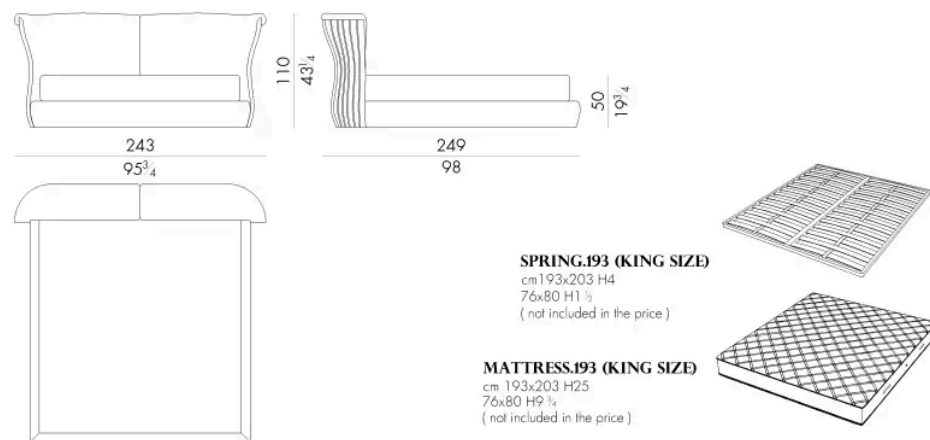

Dimensioni

CANNES. 5153 / SL

Letto

203 L x 249 P x 110 H cm

SPRING.153 (QUEEN SIZE)

cm 153x203 H4
60 1/2 x 80 H1 1/2
(not included in the price)

MATTRESS.153 (QUEEN SIZE)

cm 153x203 H25
60 1/2 x 80 H9 3/4
(not included in the price)

CANNES. 5160 / SL

Letto

210 L x 246 P x 110 H cm

SPRING.160

cm 160x200 H4
63x78 3/4 H1 1/2
(not included in the price)

MATTRESS.160

cm 160x200 H25
63x78 3/4 H9 3/4
(not included in the price)

CANNES . 5180 / SL

Letto

230 L x 246 P x 110 H cm

CANNES . 5193 / SL

Letto

243 L x 249 P x 110 H cm

Letto

250 Lx246 Px110 H cm

SPRING.200
cm 200x200 H4
78 3/4x78 3/4 H1 1/2
(not included in the price)

MATTRESS.200
cm 200x200 H25
78 3/4x78 3/4 H9 3/4
(not included in the price)