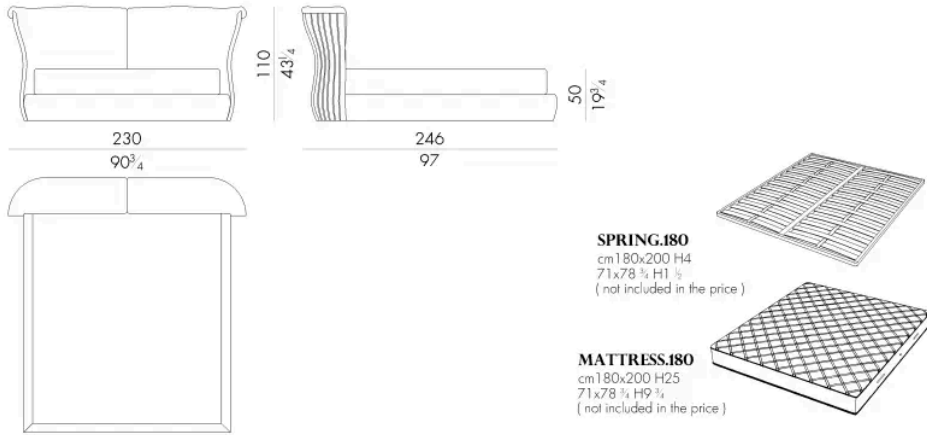

Dimensioni

CANNES. 5153 / SL

Letto

203 L x 249 P x 110 H cm

SPRING.153 (QUEEN SIZE)

cm 153x203 H4
60 1/2 x 80 H1 1/2
(not included in the price)

MATTRESS.153 (QUEEN SIZE)

cm 153x203 H25
60 1/2 x 80 H9 3/4
(not included in the price)

CANNES. 5160 / SL

Letto

210 L x 246 P x 110 H cm

SPRING.160

cm 160x200 H4
63x78 3/4 H1 1/2
(not included in the price)

MATTRESS.160

cm 160x200 H25
63x78 3/4 H9 3/4
(not included in the price)

CANNES. 5180 / SL

Letto

230 Lx246 P x110 H cm

CANNES. 5193 / SL

Letto

243 Lx249 P x110 H cm

Letto

250 Lx246 P x110 H cm

SPRING.200
cm 200x200 H4
78 3/4x78 3/4 H1 1/2
(not included in the price)

MATTRESS.200
cm 200x200 H25
78 3/4x78 3/4 H9 3/4
(not included in the price)