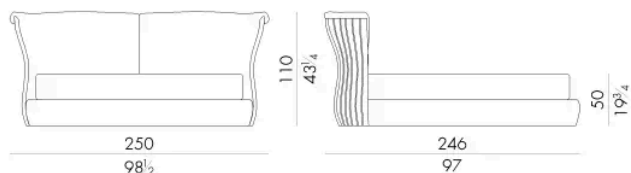

Dimensioni

CANNES. 5153 / SL

Letto

203 L x 249 P x 110 H cm

SPRING.153 (QUEEN SIZE)

cm 153x203 H4
60 1/2 x 80 H1 1/2
(not included in the price)

MATTRESS.153 (QUEEN SIZE)

cm 153x203 H25
60 1/2 x 80 H9 3/4
(not included in the price)

CANNES. 5160 / SL

Letto

210 L x 246 P x 110 H cm

SPRING.160

cm 160x200 H4
63x78 3/4 H1 1/2
(not included in the price)

MATTRESS.160

cm 160x200 H25
63x78 3/4 H9 3/4
(not included in the price)

CANNES. 5180 / SL

Letto

230 Lx246 P x110 H cm

CANNES. 5193 / SL

Letto

243 Lx249 P x110 H cm

Letto

250 Lx246 P x110 H cm

SPRING.200
cm 200x200 H4
78 3/4x78 3/4 H1 1/2
(not included in the price)

MATTRESS.200
cm 200x200 H25
78 3/4x78 3/4 H9 3/4
(not included in the price)