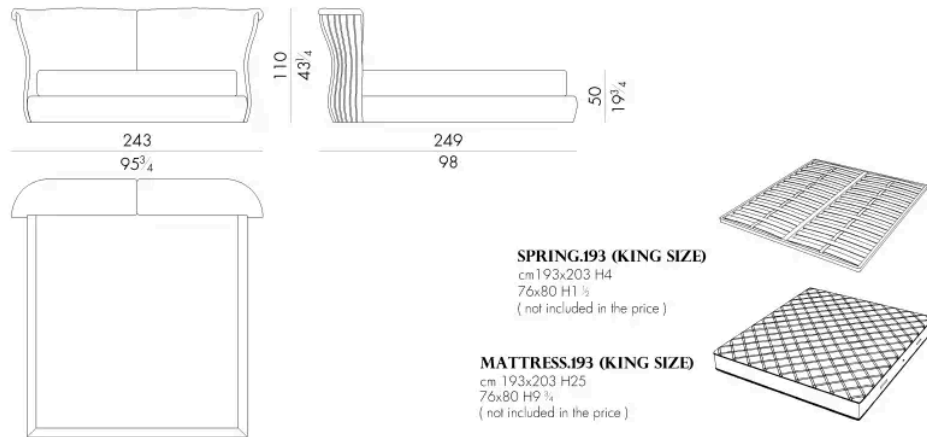

Dimensioni

CANNES. 5153 / SL

Letto

203 L x 249 P x 110 H cm

SPRING.153 (QUEEN SIZE)

cm 153x203 H4
60 1/2 x 80 H1 1/2
(not included in the price)

MATTRESS.153 (QUEEN SIZE)

cm 153x203 H25
60 1/2 x 80 H9 3/4
(not included in the price)

CANNES. 5160 / SL

Letto

210 L x 246 P x 110 H cm

SPRING.160

cm 160x200 H4
63x78 3/4 H1 1/2
(not included in the price)

MATTRESS.160

cm 160x200 H25
63x78 3/4 H9 3/4
(not included in the price)

CANNES. 5180 / SL

Letto

230 Lx246 P x110 H cm

CANNES. 5193 / SL

Letto

243 Lx249 P x110 H cm

Letto

250 Lx246 P x110 H cm

SPRING.200
cm 200x200 H4
78 3/4x78 3/4 H1 1/2
(not included in the price)

MATTRESS.200
cm 200x200 H25
78 3/4x78 3/4 H9 3/4
(not included in the price)