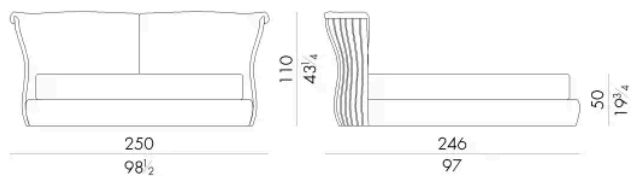

# Dimensioni

### SPRING.160

cm 160x200 H4  
63x78 3/4 H1 1/2  
( not included in the price )

### MATTRESS.160

cm 160x200 H25  
63x78 3/4 H9 3/4  
( not included in the price )

**CANNES . 5180 / SL**

Letto

230 L x 246 P x 110 H cm

**CANNES . 5193 / SL**

Letto

243 L x 249 P x 110 H cm

Letto

250 Lx246 P x110 H cm

**SPRING.200**

cm 200x200 H4  
78 3/4x78 3/4 H1 1/2  
( not included in the price )

**MATTRESS.200**

cm 200x200 H25  
78 3/4x78 3/4 H9 3/4  
( not included in the price )