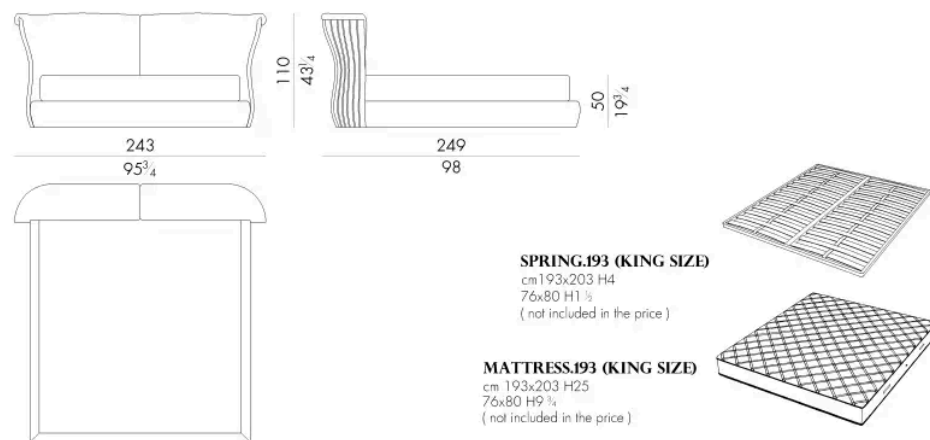

# Dimensioni

### SPRING.160

cm 160x200 H4  
63x78 3/4 H1 1/2  
( not included in the price )

### MATTRESS.160

cm 160x200 H25  
63x78 3/4 H9 3/4  
( not included in the price )

**CANNES . 5180 / SL**

Letto

230 L x 246 P x 110 H cm

**CANNES . 5193 / SL**

Letto

243 L x 249 P x 110 H cm

Letto

250 Lx246 P x110 H cm

**SPRING.200**

cm 200x200 H4  
78 3/4x78 3/4 H1 1/2  
( not included in the price )

**MATTRESS.200**

cm 200x200 H25  
78 3/4x78 3/4 H9 3/4  
( not included in the price )