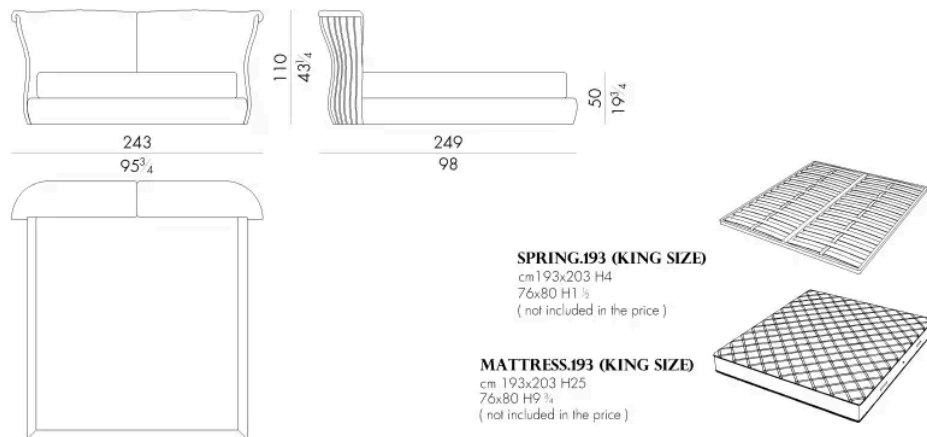

CANNES. 5153 / SL

Letto

203 L x 249 P x 110 H cm

SPRING.153 (QUEEN SIZE)

cm 153x203 H4
60 1/2 x 80 H1 1/2
(not included in the price)

MATTRESS.153 (QUEEN SIZE)

cm 153x203 H25
60 1/2 x 80 H9 3/4
(not included in the price)

CANNES. 5160 / SL

Letto

210 L x 246 P x 110 H cm

SPRING.160

cm 160x200 H4
63x78 3/4 H1 1/2
(not included in the price)

MATTRESS.160

cm 160x200 H25
63x78 3/4 H9 3/4
(not included in the price)

CANNES . 5180 / SL

Letto

230 L x 246 P x 110 H cm

CANNES . 5193 / SL

Letto

243 L x 249 P x 110 H cm

Letto

250 Lx246 P x110 H cm

SPRING.200
cm 200x200 H4
78 3/4x78 3/4 H1 1/2
(not included in the price)

MATTRESS.200
cm 200x200 H25
78 3/4x78 3/4 H9 3/4
(not included in the price)