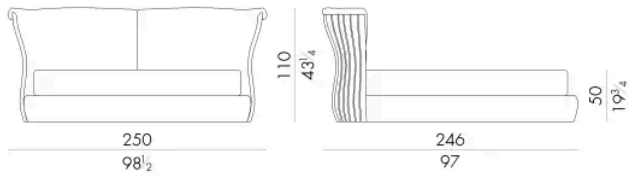

Dimensioni

CANNES. 5153 / SL

Letto

203 L x 249 P x 110 H cm

SPRING.153 (QUEEN SIZE)

cm 153x203 H4
60 1/2 x 80 H1 1/2
(not included in the price)

MATTRESS.153 (QUEEN SIZE)

cm 153x203 H25
60 1/2 x 80 H9 3/4
(not included in the price)

CANNES. 5160 / SL

Letto

210 L x 246 P x 110 H cm

SPRING.160

cm 160x200 H4
63x78 3/4 H1 1/2
(not included in the price)

MATTRESS.160

cm 160x200 H25
63x78 3/4 H9 3/4
(not included in the price)

CANNES . 5180 / SL

Letto

230 L x 246 P x 110 H cm

CANNES . 5193 / SL

Letto

243 L x 249 P x 110 H cm

Letto

250 Lx246 Px110 H cm

SPRING.200
cm 200x200 H4
78 3/4x78 3/4 H1 1/2
(not included in the price)

MATTRESS.200
cm 200x200 H25
78 3/4x78 3/4 H9 3/4
(not included in the price)