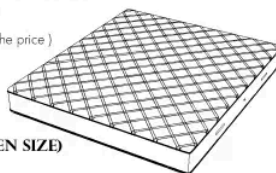

Dimensioni

MAMI.5153

Letto

208 L x 253 P x 110 H cm

SPRING.153 (QUEEN SIZE)

cm 153x203 H4
60 1/2 x 80 H1 1/2
(not included in the price)

MATTRESS.153 (QUEEN SIZE)

cm 153x203 H25
60 1/2 x 80 H9 1/4
(not included in the price)

MAMI.5160

Letto

215 L x 250 P x 110 H cm

SPRING.160

cm 160x200 H4
63x78 1/4 H1 1/2
(not included in the price)

MATTRESS.160

cm 160x200 H25
63x78 1/4 H9 1/4
(not included in the price)

MAMI.5180