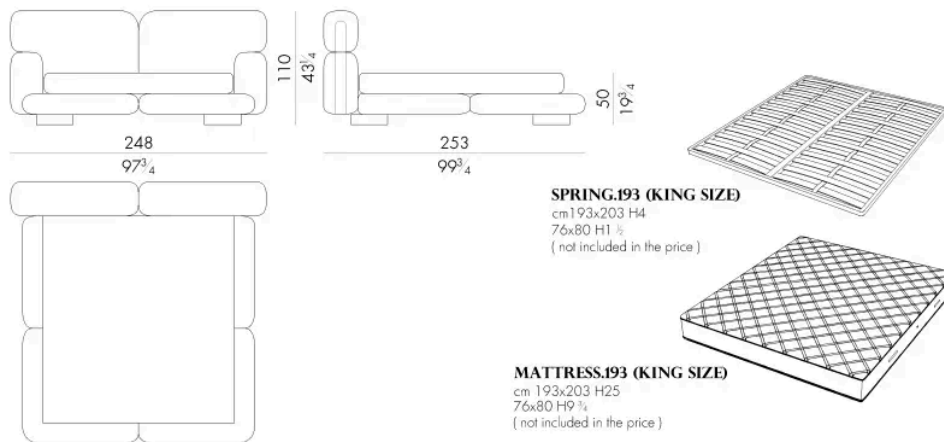

Dimensioni

MAMI.5153

Letto

208 L x 253 P x 110 H cm

SPRING.153 (QUEEN SIZE)

cm 153x203 H4
60 1/2 x 80 H1 1/2
(not included in the price)

MATTRESS.153 (QUEEN SIZE)

cm 153x203 H25
60 1/2 x 80 H9 1/4
(not included in the price)

MAMI.5160

Letto

215 L x 250 P x 110 H cm

SPRING.160

cm 160x200 H4
63x78 1/4 H1 1/2
(not included in the price)

MATTRESS.160

cm 160x200 H25
63x78 1/4 H9 1/4
(not included in the price)

MAMI.5180

Letto

Generato: 06/07/2026

235 Lx250 P x110 H cm

MAMI.5193

Letto

248 Lx253 P x110 H cm

Letto

255 Lx250 P x 110 H cm