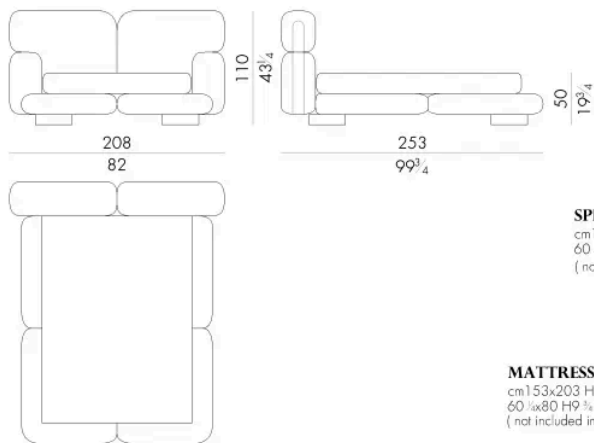

Dimensioni

MAMI.5153

Letto

208 L x 253 P x 110 H cm

SPRING.153 (QUEEN SIZE)

cm 153x203 H4
60 1/2 x 80 H1 1/2
(not included in the price)

MATTRESS.153 (QUEEN SIZE)

cm 153x203 H25
60 1/2 x 80 H9 1/4
(not included in the price)

MAMI.5160

Letto

215 L x 250 P x 110 H cm

SPRING.160

cm 160x200 H4
63x78 1/4 H1 1/2
(not included in the price)

MATTRESS.160

cm 160x200 H25
63x78 1/4 H9 1/4
(not included in the price)

MAMI.5180

Letto

235 Lx250 Px110 H cm

MAMI.5193

Letto

248 Lx253 Px110 H cm

Letto

255 Lx250 P x 110 H cm