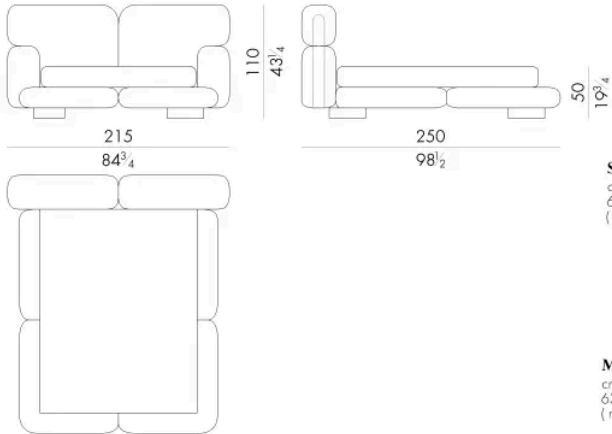

Dimensioni

MAMI.5153

Letto

208 L x 253 P x 110 H cm

SPRING.153 (QUEEN SIZE)

cm 153x203 H4
60 1/2 x 80 H1 1/2
(not included in the price)

MATTRESS.153 (QUEEN SIZE)

cm 153x203 H25
60 1/2 x 80 H9 1/4
(not included in the price)

MAMI.5160

Letto

215 L x 250 P x 110 H cm

SPRING.160

cm 160x200 H4
63x78 1/4 H1 1/2
(not included in the price)

MATTRESS.160

cm 160x200 H25
63x78 1/4 H9 1/4
(not included in the price)

MAMI.5180

Letto

Generato: 06/07/2026

235 Lx250 P x110 H cm

MAMI.5193

Letto

248 Lx253 P x110 H cm

Letto

255 Lx250 P x 110 H cm