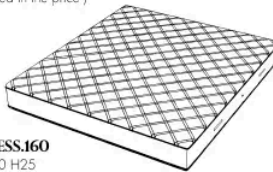

Dimensioni

MAMI.5153

Letto

208 L x 253 P x 110 H cm

SPRING.153 (QUEEN SIZE)

cm 153x203 H4
60 1/2 x 80 H1 1/2
(not included in the price)

MATTRESS.153 (QUEEN SIZE)

cm 153x203 H25
60 1/2 x 80 H9 1/4
(not included in the price)

MAMI.5160

Letto

215 L x 250 P x 110 H cm

SPRING.160

cm 160x200 H4
63x78 1/4 H1 1/2
(not included in the price)

MATTRESS.160

cm 160x200 H25
63x78 1/4 H9 1/4
(not included in the price)

MAMI.5180

Letto

Generato: 06/07/2026

235 Lx250 P x110 H cm

MAMI.5193

Letto

248 Lx253 P x110 H cm

Letto

255 Lx250 P x 110 H cm