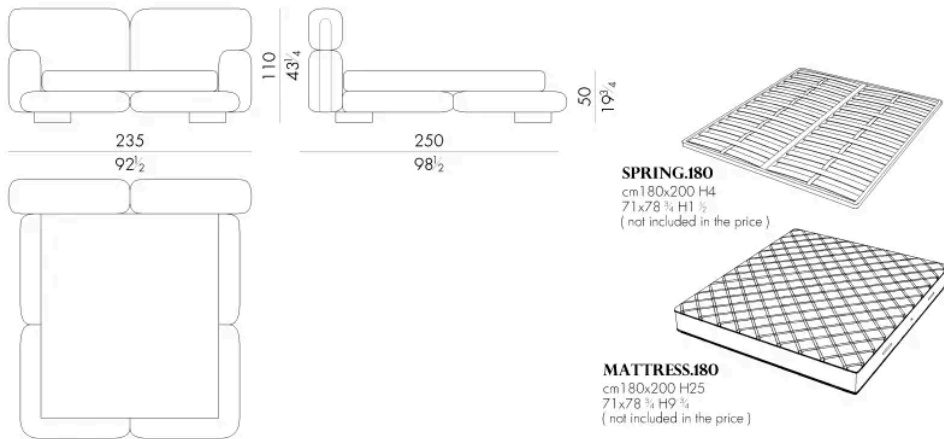

Dimensioni

MAMI.5153

Letto

208 L x 253 P x 110 H cm

SPRING.153 (QUEEN SIZE)

cm 153x203 H4
60 1/2 x 80 H1 1/2
(not included in the price)

MATTRESS.153 (QUEEN SIZE)

cm 153x203 H25
60 1/2 x 80 H9 1/4
(not included in the price)

MAMI.5160

Letto

215 L x 250 P x 110 H cm

SPRING.160

cm 160x200 H4
63x78 1/4 H1 1/2
(not included in the price)

MATTRESS.160

cm 160x200 H25
63x78 1/4 H9 1/4
(not included in the price)

MAMI.5180

Letto

235 Lx250 Px110 H cm

MAMI.5193

Letto

248 Lx253 Px110 H cm

Letto

255 Lx250 P x 110 H cm