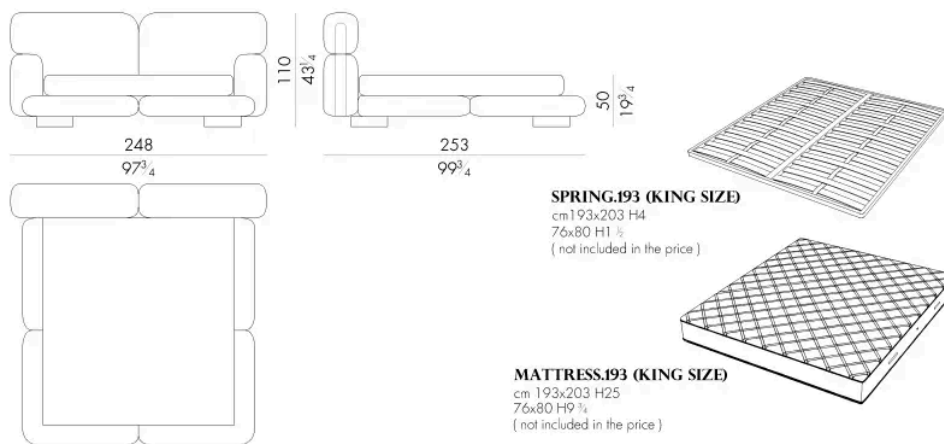

Dimensioni

MAMI.5153

Letto

208 L x 253 P x 110 H cm

SPRING.153 (QUEEN SIZE)

cm 153x203 H4
60 1/2 x 80 H1 1/2
(not included in the price)

MATTRESS.153 (QUEEN SIZE)

cm 153x203 H25
60 1/2 x 80 H9 1/4
(not included in the price)

MAMI.5160

Letto

215 L x 250 P x 110 H cm

SPRING.160

cm 160x200 H4
63x78 1/4 H1 1/2
(not included in the price)

MATTRESS.160

cm 160x200 H25
63x78 1/4 H9 1/4
(not included in the price)

MAMI.5180

Letto

235 Lx250 Px110 H cm

MAMI.5193

Letto

248 Lx253 Px110 H cm

Letto

255 Lx250 P x 110 H cm