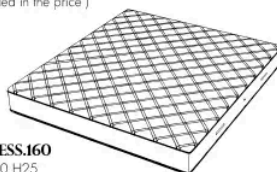

Dimensioni

MAMI.5153

Letto

208 L x 253 P x 110 H cm

SPRING.153 (QUEEN SIZE)

cm 153x203 H4
60 1/2 x 80 H1 1/2
(not included in the price)

MATTRESS.153 (QUEEN SIZE)

cm 153x203 H25
60 1/2 x 80 H9 1/4
(not included in the price)

MAMI.5160

Letto

215 L x 250 P x 110 H cm

SPRING.160

cm 160x200 H4
63x78 1/4 H1 1/2
(not included in the price)

MATTRESS.160

cm 160x200 H25
63x78 1/4 H9 1/4
(not included in the price)

MAMI.5180

Letto

235 Lx250 Px110 H cm

MAMI.5193

Letto

248 Lx253 Px110 H cm

Letto

255 Lx250 P x 110 H cm