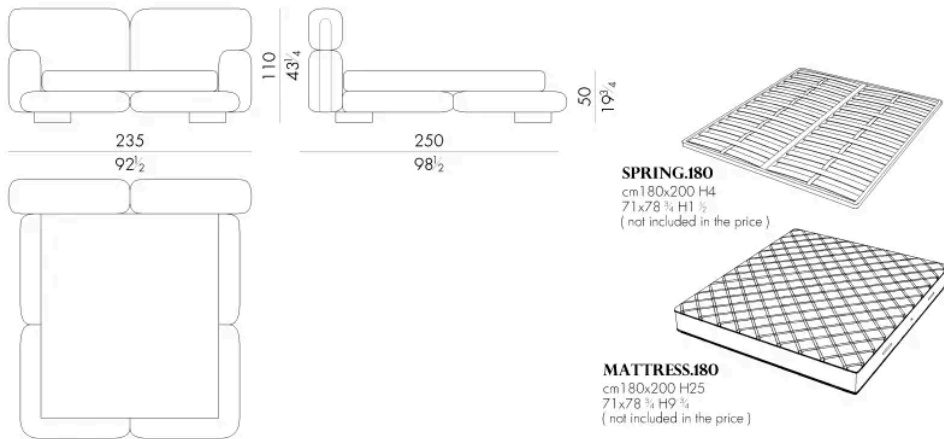

Dimensioni

MAMI.5153

Letto

208 L x 253 P x 110 H cm

SPRING.153 (QUEEN SIZE)

cm 153x203 H4
60 1/2 x 80 H1 1/2
(not included in the price)

MATTRESS.153 (QUEEN SIZE)

cm 153x203 H25
60 1/2 x 80 H9 1/4
(not included in the price)

MAMI.5160

Letto

215 L x 250 P x 110 H cm

SPRING.160

cm 160x200 H4
63x78 1/4 H1 1/2
(not included in the price)

MATTRESS.160

cm 160x200 H25
63x78 1/4 H9 1/4
(not included in the price)

MAMI.5180

Letto

Generato: 06/07/2026

235 Lx250 P x110 H cm

MAMI.5193

Letto

248 Lx253 P x110 H cm

Letto

255 Lx250 P x 110 H cm