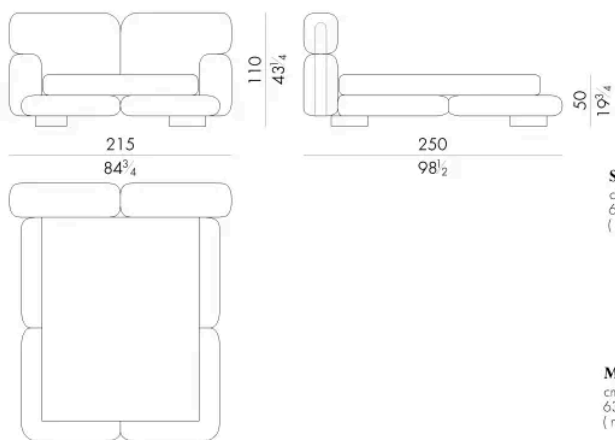

Dimensioni

MAMI.5153

Letto

208 L x 253 P x 110 H cm

SPRING.153 (QUEEN SIZE)

cm 153x203 H4
60 1/2 x 80 H1 1/2
(not included in the price)

MATTRESS.153 (QUEEN SIZE)

cm 153x203 H25
60 1/2 x 80 H9 1/4
(not included in the price)

MAMI.5160

Letto

215 L x 250 P x 110 H cm

SPRING.160

cm 160x200 H4
63x78 1/4 H1 1/2
(not included in the price)

MATTRESS.160

cm 160x200 H25
63x78 1/4 H9 1/4
(not included in the price)

MAMI.5180

Letto

235 Lx250 Px110 H cm

MAMI.5193

Letto

248 Lx253 Px110 H cm

Letto

255 Lx250 P x 110 H cm