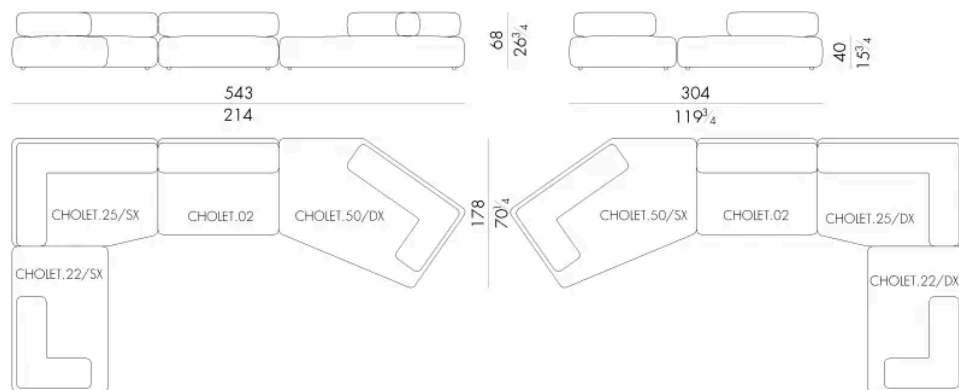

CHOLET.2800/SX - CHOLET.2800/DX

Divano componibile

543 Lx304 P x 68 H cm