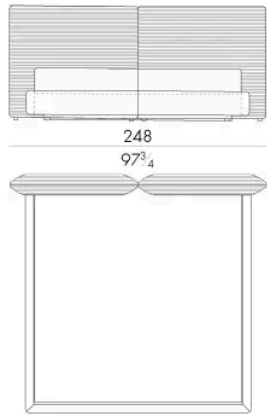

# Dimensioni

## DULCIS.5153/A

Letto

201Lx233Px110Hcm

## DULCIS.5160/A

Letto

208Lx230Px110Hcm

**DULCIS . 5180 / A**

Letto

228 L x 230 P x 110 H cm

**DULCIS . 5193 / A**

Letto

241 L x 233 P x 110 H cm

Letto

248 Lx230 Px110 H cm

**SPRING.200**

cm 200x200 H4  
78 3/4x78 3/4 H1 1/2  
(not included in the price)

**MATTRESS.200**

cm 200x200 H25  
78 3/4x78 3/4 H9 3/4  
(not included in the price)