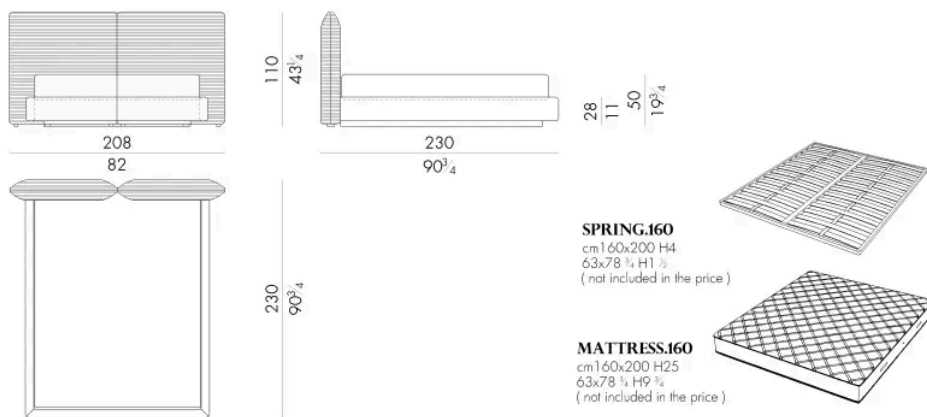

# Dimensioni

## DULCIS.5153/A

Letto

201Lx233Px110Hcm

## DULCIS.5160/A

Letto

208Lx230Px110Hcm

**DULCIS . 5180 / A**

Letto

228 L x 230 P x 110 H cm

**DULCIS . 5193 / A**

Letto

241 L x 233 P x 110 H cm

Letto

248 Lx230 Px110 H cm

**SPRING.200**

cm 200x200 H4  
78 3/4x78 3/4 H1 1/2  
(not included in the price)

**MATTRESS.200**

cm 200x200 H25  
78 3/4x78 3/4 H9 3/4  
(not included in the price)