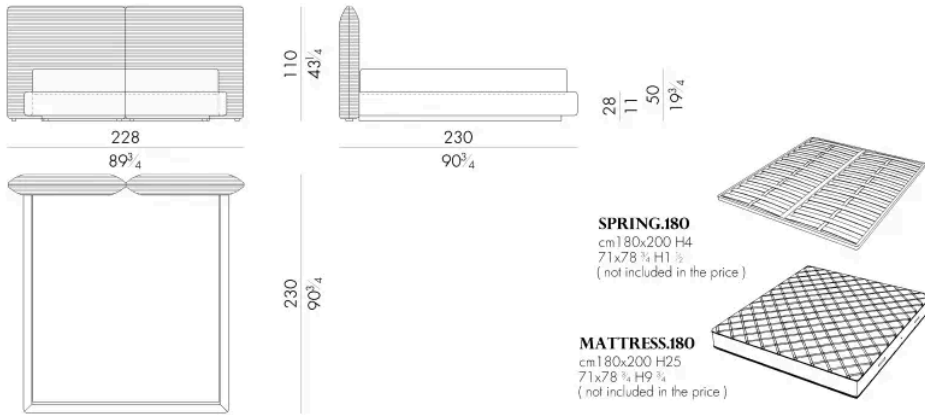

# Dimensioni

## DULCIS.5153/A

Letto

201Lx233Px110Hcm

## DULCIS.5160/A

Letto

208Lx230Px110Hcm

**DULCIS . 5180 / A**

Letto

228 L x 230 P x 110 H cm

**DULCIS . 5193 / A**

Letto

241 L x 233 P x 110 H cm

Letto

248 Lx230 Px110 H cm

**SPRING.200**

cm 200x200 H4  
78 3/4x78 3/4 H1 1/2  
(not included in the price)

**MATTRESS.200**

cm 200x200 H25  
78 3/4x78 3/4 H9 3/4  
(not included in the price)