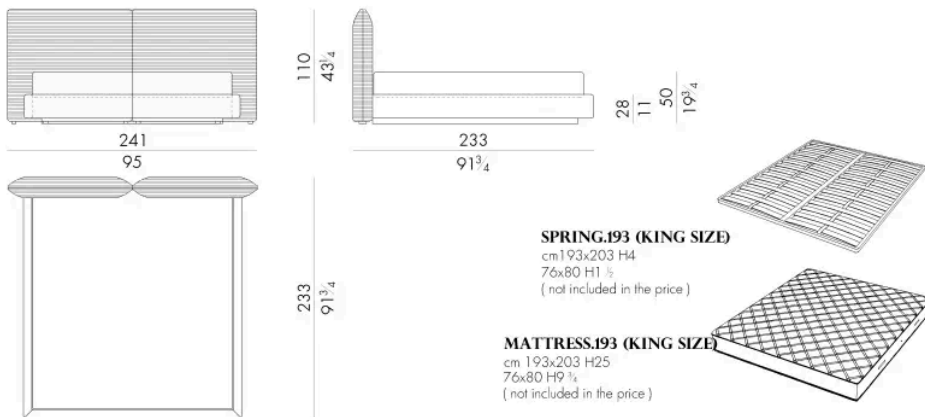

# Dimensioni

## DULCIS.5153/A

Letto

201Lx233Px110Hcm

## DULCIS.5160/A

Letto

208Lx230Px110Hcm

**DULCIS . 5180 / A**

Letto

228 L x 230 P x 110 H cm

**DULCIS . 5193 / A**

Letto

241 L x 233 P x 110 H cm

Letto

248 Lx230 Px110 H cm

**SPRING.200**

cm 200x200 H4  
78 3/4x78 3/4 H1 1/2  
(not included in the price)

**MATTRESS.200**

cm 200x200 H25  
78 3/4x78 3/4 H9 3/4  
(not included in the price)