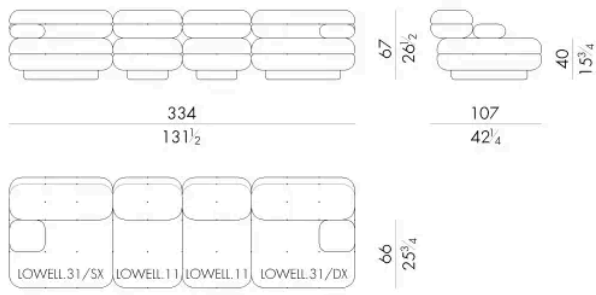

LOWELL. 2600

Modular sofa

334Wx107Dx67H cm