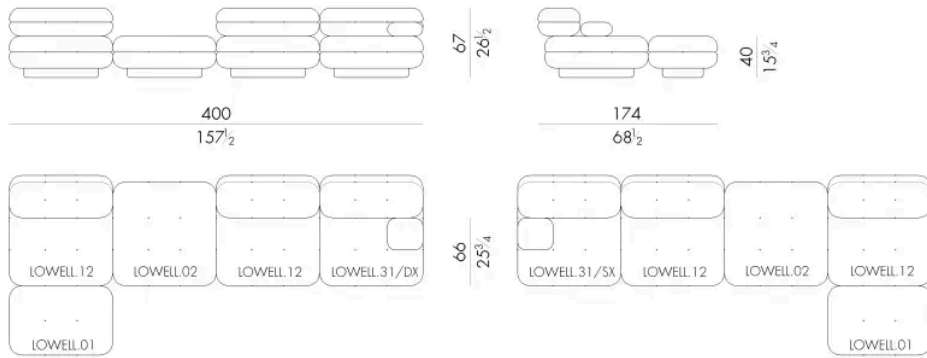

100 W x 100 D x 40 H cm

LOWELL.11

Modular element

67 W x 107 D x 67 H cm

LOWELL.12

Modular element

100 W x 107 D x 67 H cm

LOWELL . 31 / SX

LOWELL. 2750

Modular sofa

400 W x 107 D x 67 H cm

LOWELL.2800/SX - LOWELL.2800/DX

Modular sofa

400 W x 174 D x 67 H cm

LOWELL.2900

Modular sofa

426 W x 137 D x 67 H cm

LUKE.3060 not included

LOWELL.3000

Modular sofa

生成: 13/06/2026

519 W x 267 D x 67 H cm