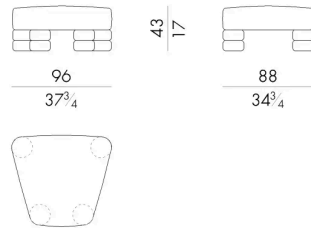

# 尺寸

## ISLA OUT. 01

Modular element

88 W x 88 D x 43 H cm

## ISLA OUT. 02

Modular element

96 W x 88 D x 43 H cm

## ISLA OUT. 12

Modular element

88 W x 88 D x 62 H cm