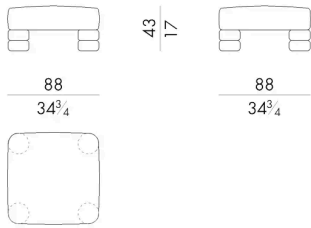

# 尺寸

## ISLA OUT. 01

Modular element

88 W x 88 D x 43 H cm

## ISLA OUT. 02

Modular element

96 W x 88 D x 43 H cm

## ISLA OUT. 12

Modular element

88 W x 88 D x 62 H cm