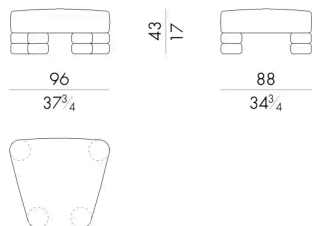

Modular element

88 W x 88 D x 43 H cm

ISLA OUT. 02

Modular element

96 W x 88 D x 43 H cm

ISLA OUT. 12

Modular element

88 W x 88 D x 62 H cm

ISLA OUT. 21

Modular element

96 W x 88 D x 62 H cm

ISLA OUT. 31
Modular element

生成: 04/07/2026

121 W x 121 D x 62 H cm