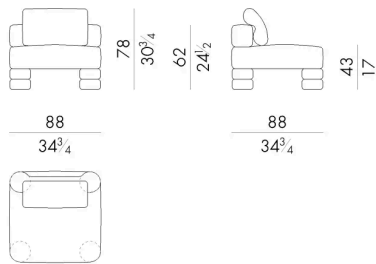

# 尺寸

## ISLA OUT. 01

Modular element

88 W x 88 D x 43 H cm

## ISLA OUT. 02

Modular element

96 W x 88 D x 43 H cm

## ISLA OUT. 12

Modular element

88 W x 88 D x 62 H cm