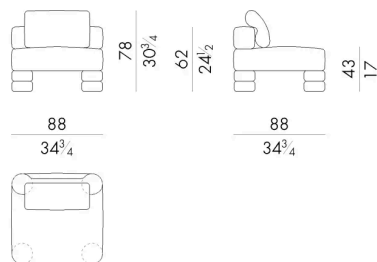

88 W x 88 D x 43 H cm

ISLA OUT. 02 Modular element

96 W x 88 D x 43 H cm

ISLA OUT. 12 Modular element

88 W x 88 D x 62 H cm

ISLA OUT. 21 Modular element

96 W x 88 D x 62 H cm

ISLA OUT. 31
Modular element

生成: 04/07/2026

121 W x 121 D x 62 H cm