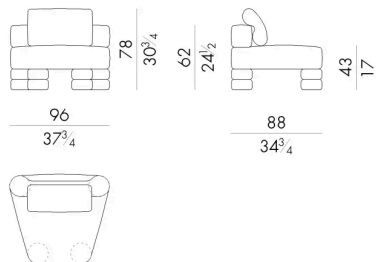

Modular element

88 W x 88 D x 43 H cm

ISLA OUT. 02

Modular element

96 W x 88 D x 43 H cm

ISLA OUT. 12

Modular element

88 W x 88 D x 62 H cm

ISLA OUT. 21

Modular element

96 W x 88 D x 62 H cm

ISLA OUT. 31
Modular element

生成: 04/07/2026

121 W x 121 D x 62 H cm