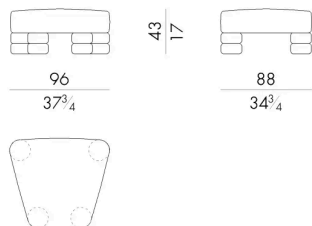

88 W x 88 D x 43 H cm

ISLA OUT. 02 Modular element

96 W x 88 D x 43 H cm

ISLA OUT. 12 Modular element

88 W x 88 D x 62 H cm

ISLA OUT. 21 Modular element

96 W x 88 D x 62 H cm

ISLA OUT. 31
Modular element

生成: 04/07/2026

121 W x 121 D x 62 H cm