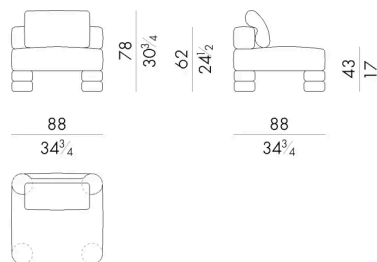

Modular element

88 W x 88 D x 43 H cm

ISLA OUT. 02

Modular element

96 W x 88 D x 43 H cm

ISLA OUT. 12

Modular element

88 W x 88 D x 62 H cm

ISLA OUT. 21

Modular element

96 W x 88 D x 62 H cm

ISLA OUT. 31
Modular element

生成: 04/07/2026

121 W x 121 D x 62 H cm