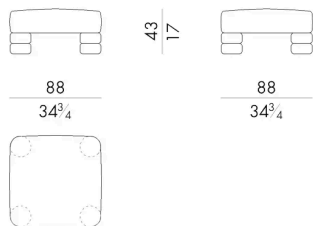

Modular element

88 W x 88 D x 43 H cm

ISLA OUT. 02

Modular element

96 W x 88 D x 43 H cm

ISLA OUT. 12

Modular element

88 W x 88 D x 62 H cm

ISLA OUT. 21

Modular element

96 W x 88 D x 62 H cm

ISLA OUT. 31
Modular element

生成: 04/07/2026

121 W x 121 D x 62 H cm