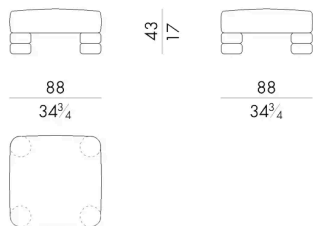

88 W x 88 D x 43 H cm

ISLA OUT. 02 Modular element

96 W x 88 D x 43 H cm

ISLA OUT. 12 Modular element

88 W x 88 D x 62 H cm

ISLA OUT. 21 Modular element

96 W x 88 D x 62 H cm

ISLA OUT. 31
Modular element

生成: 04/07/2026

121 W x 121 D x 62 H cm