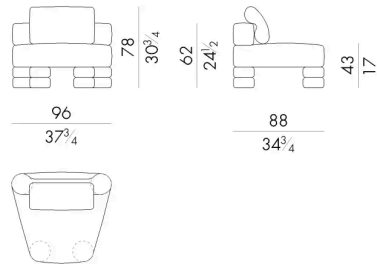

## ISLA OUT. 01

Modular element

88 W x 88 D x 43 H cm

## ISLA OUT. 02

Modular element

96 W x 88 D x 43 H cm

## ISLA OUT. 12

Modular element

88 W x 88 D x 62 H cm

## ISLA OUT. 21

Modular element

96 W x 88 D x 62 H cm

**ISLA OUT. 31**  
Modular element

生成: 13/06/2026

121 W x 121 D x 62 H cm