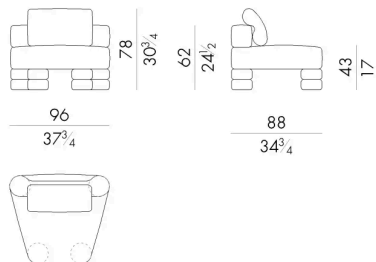

88 W x 88 D x 43 H cm

ISLA OUT. 02 Modular element

96 W x 88 D x 43 H cm

ISLA OUT. 12 Modular element

88 W x 88 D x 62 H cm

ISLA OUT. 21 Modular element

96 W x 88 D x 62 H cm

ISLA OUT. 31
Modular element

生成: 04/07/2026

121 W x 121 D x 62 H cm