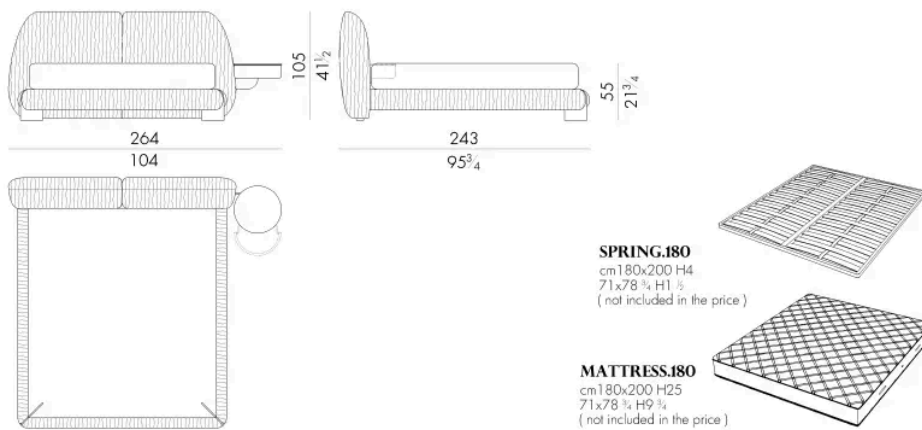

LEAF . 5180 / C

Bed

308 W x 243 D x 105 H cm

LEAF . 5180 / C / DX

Bed

264 W x 243 D x 105 H cm

LEAF. 5180 / C / SX

Bed

264 W x 243 D x 105 H cm

LEAF. 5193 / C

Bed

321 W x 246 D x 105 H cm

LEAF. 5193 / C / DX

Bed

277 W x 246 D x 105 H cm

LEAF. 5193 / C / SX

Bed

277 W x 246 D x 105 H cm

LEAF.5200/C

Bed

328 W x 243 D x 105 H cm

LEAF.5200/C/DX

Bed

284 W x 243 D x 105 H cm

LEAF.5200/C/SX

Bed

生成: 06/07/2026

284 W x 243 D x 105 H cm

SPRING.200
cm 200x200 H4
78 3/4x78 3/4 H1 1/2
(not included in the price)

MATTRESS.200
cm 200x200 H25
78 3/4x78 3/4 H9 3/4
(not included in the price)