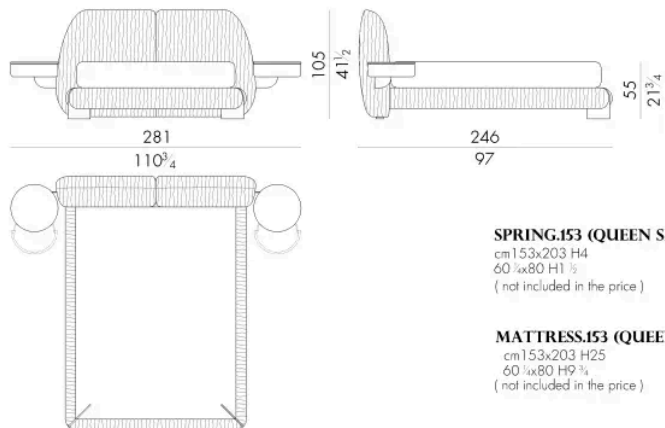

Leaf床的特点是覆盖整个表面的波浪图案刺绣，增强了其形状的弯曲性。这组产品可以选择一个或两个有储藏功能的一体式床头柜至于床头板的末端。支撑床架和抽屉的金属细节给人一种独特的感觉。这张床可以完全用皮革或绗缝织物做作为软包。

尺寸

LEAF . 5153 / C

Bed

281Wx246Dx105H cm

SPRING.153 (QUEEN SIZE)

cm153x203 H4
60 1/2x80 H1 1/2
(not included in the price)

MATTRESS.153 (QUEEN SIZE)

cm153x203 H25
60 1/2x80 H9 1/4
(not included in the price)

LEAF . 5153 / C / DX

Bed

237Wx246Dx105H cm

SPRING.153 (QUEEN SIZE)

cm153x203 H4
60 1/2x80 H1 1/2
(not included in the price)

LEAF. 5193 / C

Bed

321 W x 246 D x 105 H cm

LEAF. 5193 / C / DX

Bed

277 W x 246 D x 105 H cm

SPRING.193 (KING SIZE)
 cm 193x203 H4
 76x80 H1 1/2
 (not included in the price)

MATTRESS.193 (KING SIZE)
 cm 193x203 H25
 76x80 H9 3/4
 (not included in the price)

生成: 06/07/2026

284 W x 243 D x 105 H cm

SPRING.200
cm 200x200 H4
78 3/4 x 78 3/4 H1 1/2
(not included in the price)

MATTRESS.200
cm 200x200 H25
78 3/4 x 78 3/4 H9 3/4
(not included in the price)