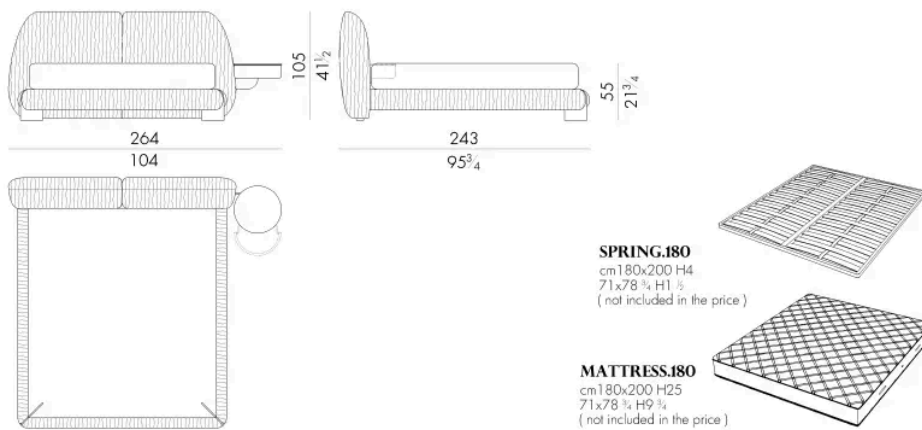

LEAF. 5160 / C / SX

Bed

244 W x 243 D x 105 H cm

SPRING.160

cm 160x200 H4
63x78 3/4 H1 3/8
(not included in the price)

MATTRESS.160

cm 160x200 H25
63x78 3/4 H9 3/4
(not included in the price)

LEAF . 5180 / C

Bed

308 W x 243 D x 105 H cm

LEAF . 5180 / C / DX

Bed

264 W x 243 D x 105 H cm

LEAF. 5180 / C / SX

Bed

264 W x 243 D x 105 H cm

LEAF. 5193 / C

Bed

321 W x 246 D x 105 H cm

LEAF. 5193 / C / DX

Bed

277 W x 246 D x 105 H cm

SPRING.193 (KING SIZE)
 cm 193x203 H4
 76x80 H1 1/2
 (not included in the price)

MATTRESS.193 (KING SIZE)
 cm 193x203 H25
 76x80 H9 3/4
 (not included in the price)

LEAF. 5193 / C / SX

Bed

277 W x 246 D x 105 H cm

SPRING.193 (KING SIZE)
 cm 193x203 H4
 76x80 H1 1/2
 (not included in the price)

MATTRESS.193 (KING SIZE)
 cm 193x203 H25
 76x80 H9 3/4
 (not included in the price)