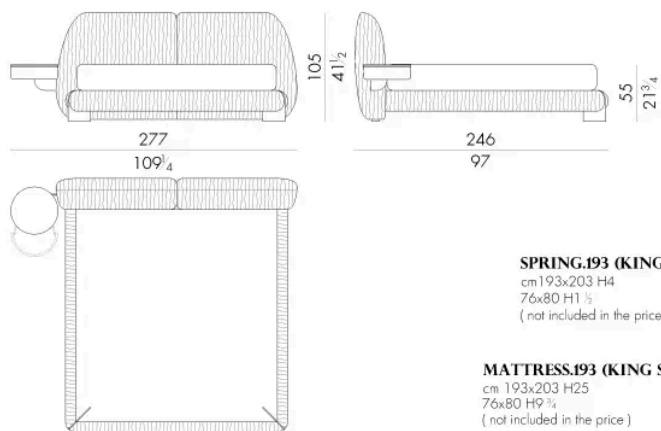

Bed

308 W x 243 D x 105 H cm

LEAF . 5180 / C / DX

Bed

264 W x 243 D x 105 H cm

LEAF. 5180 / C / SX

Bed

264 W x 243 D x 105 H cm

LEAF. 5193 / C

Bed

321 W x 246 D x 105 H cm

LEAF. 5193 / C / DX

Bed

277 W x 246 D x 105 H cm

LEAF. 5193 / C / SX

Bed

277 W x 246 D x 105 H cm

LEAF.5200/C

Bed

328 W x 243 D x 105 H cm

LEAF.5200/C/DX

Bed

284 W x 243 D x 105 H cm

LEAF.5200/C/SX

Bed

生成: 15/06/2026

284 W x 243 D x 105 H cm

SPRING.200

cm 200x200 H4
78 3/4 x 78 3/4 H1 1/2
(not included in the price)

MATTRESS.200

cm 200x200 H25
78 3/4 x 78 3/4 H9 3/4
(not included in the price)