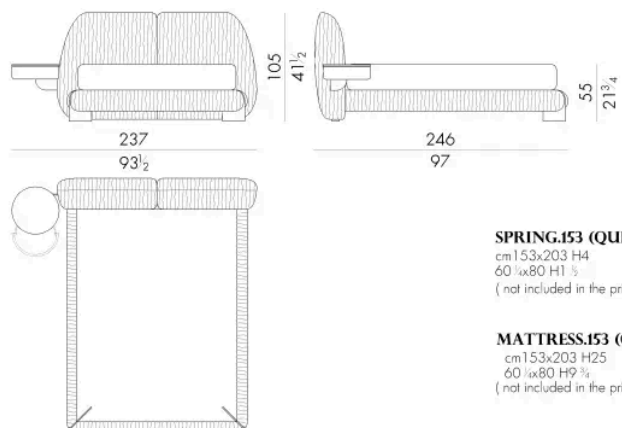

MATTRESS.153 (QUEEN SIZE)

cm 153x203 H25
60 1/2 x 80 H9 1/4
(not included in the price)

LEAF . 5153 / C / DX

Bed

237 W x 246 D x 105 H cm

SPRING.153 (QUEEN SIZE)

cm 153x203 H4
60 1/2 x 80 H1 1/2
(not included in the price)

MATTRESS.153 (QUEEN SIZE)

cm 153x203 H25
60 1/2 x 80 H9 1/4
(not included in the price)

LEAF. 5153 / C / SX

Bed

237 W x 246 D x 105 H cm

SPRING.153 (QUEEN SIZE)

cm 153 x 203 H4
60 1/2 x 80 H1 1/2
(not included in the price)

MATTRESS.153 (QUEEN SIZE)

cm 153 x 203 H25
60 1/2 x 80 H9 3/4
(not included in the price)

LEAF. 5160 / C

Bed

288 W x 243 D x 105 H cm

SPRING.160

cm 160 x 200 H4
63 x 78 3/4 H1 1/2
(not included in the price)

MATTRESS.160

cm 160 x 200 H25
63 x 78 1/4 H9 3/4
(not included in the price)

LEAF. 5160/C/DX

Bed

244 W x 243 D x 105 H cm

SPRING.160

cm 160x200 H4
63x78 3/4 H1 3/8
(not included in the price)

MATTRESS.160