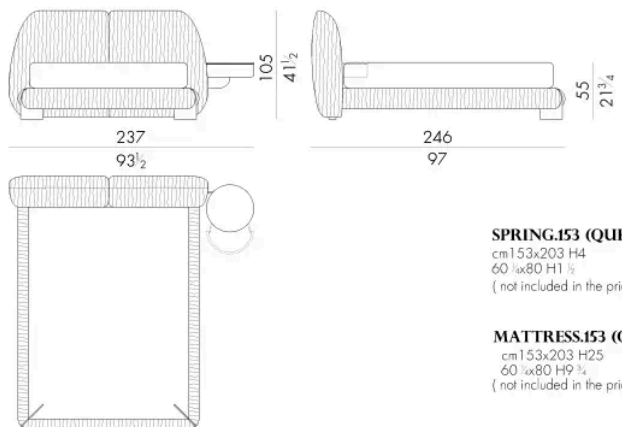

MATTRESS.153 (QUEEN SIZE)

cm 153x203 H25
60 1/2 x 80 H9 1/4
(not included in the price)

LEAF . 5153 / C / DX

Bed

237 W x 246 D x 105 H cm

SPRING.153 (QUEEN SIZE)

cm 153x203 H4
60 1/2 x 80 H1 1/2
(not included in the price)

MATTRESS.153 (QUEEN SIZE)

cm 153x203 H25
60 1/2 x 80 H9 1/4
(not included in the price)

LEAF. 5153 / C / SX

Bed

237 W x 246 D x 105 H cm

SPRING.153 (QUEEN SIZE)

cm 153x203 H4
60 1/2 x 80 H1 1/2
(not included in the price)

277 W x 246 D x 105 H cm

LEAF.5200/C

Bed

328 W x 243 D x 105 H cm

LEAF.5200/C/DX

Bed

284 W x 243 D x 105 H cm

LEAF.5200/C/SX

Bed

生成: 15/06/2026

284 W x 243 D x 105 H cm

SPRING.200

cm 200x200 H4
78 3/4 x 78 3/4 H1 1/2
(not included in the price)

MATTRESS.200

cm 200x200 H25
78 3/4 x 78 3/4 H9 3/4
(not included in the price)