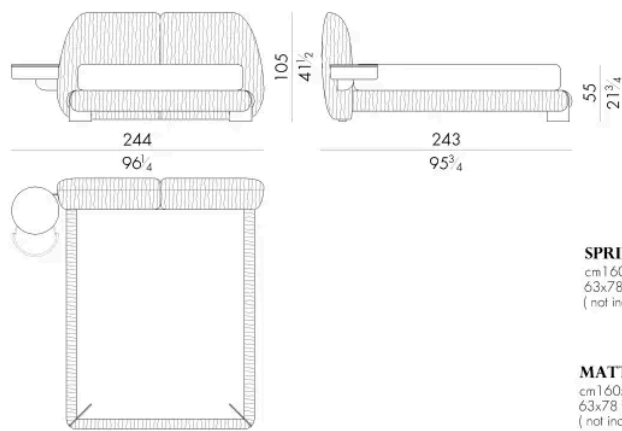

MATTRESS.153 (QUEEN SIZE)

cm 153x203 H25
60 1/2 x 80 H9 3/4
(not included in the price)

LEAF. 5160 / C

Bed

288 W x 243 D x 105 H cm

SPRING.160

cm 160x200 H4
63x78 3/4 H1 1/2
(not included in the price)

MATTRESS.160

cm 160x200 H25
63x78 1/4 H9 3/4
(not included in the price)

LEAF. 5160 / C / DX

Bed

244 W x 243 D x 105 H cm

SPRING.160

cm 160x200 H4
63x78 3/4 H1 3/8
(not included in the price)

MATTRESS.160

cm 160x200 H25
63x78 3/4 H9 3/4
(not included in the price)

LEAF. 5160 / C / SX

Bed

244 W x 243 D x 105 H cm

SPRING.160

cm 160x200 H4
63x78 3/4 H1 3/8
(not included in the price)

MATTRESS.160

cm 160x200 H25
63x78 3/4 H9 3/4
(not included in the price)

LEAF . 5180 / C

Bed

308 W x 243 D x 105 H cm

LEAF . 5180 / C / DX

Bed

264 W x 243 D x 105 H cm

LEAF. 5180 / C / SX

Bed

264 W x 243 D x 105 H cm