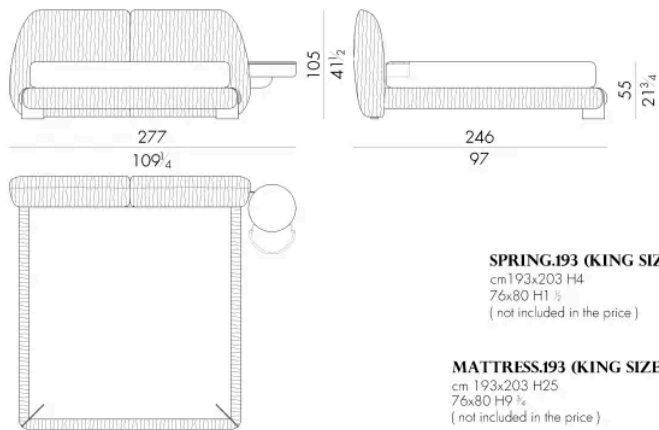

LEAF . 5180 / C

Bed

308 W x 243 D x 105 H cm

LEAF . 5180 / C / DX

Bed

264 W x 243 D x 105 H cm

LEAF. 5180 / C / SX

Bed

264 W x 243 D x 105 H cm

LEAF. 5193 / C

Bed

321 W x 246 D x 105 H cm

LEAF. 5193 / C / DX

Bed

277 W x 246 D x 105 H cm

LEAF. 5193 / C / SX

Bed

277 W x 246 D x 105 H cm

LEAF.5200/C

Bed

328 W x 243 D x 105 H cm

LEAF.5200/C/DX

Bed

284 W x 243 D x 105 H cm

LEAF.5200/C/SX

Bed

生成: 06/07/2026

284 W x 243 D x 105 H cm

SPRING.200
cm 200x200 H4
78 3/4x78 3/4 H1 1/2
(not included in the price)

MATTRESS.200
cm 200x200 H25
78 3/4x78 3/4 H9 3/4
(not included in the price)