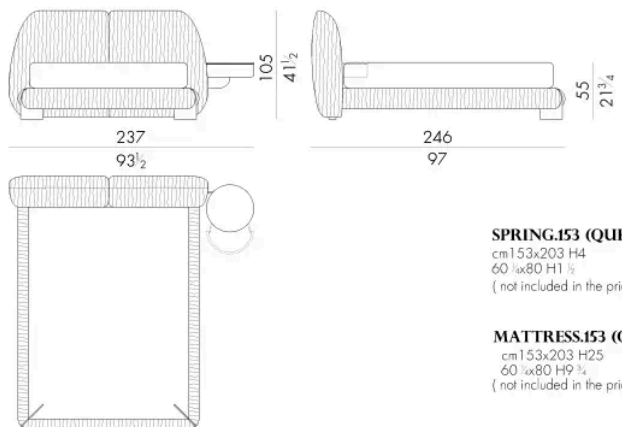

MATTRESS.153 (QUEEN SIZE)

cm 153x203 H25
60 1/2 x 80 H9 1/4
(not included in the price)

LEAF . 5153 / C / DX

Bed

237 W x 246 D x 105 H cm

SPRING.153 (QUEEN SIZE)

cm 153x203 H4
60 1/2 x 80 H1 1/2
(not included in the price)

MATTRESS.153 (QUEEN SIZE)

cm 153x203 H25
60 1/2 x 80 H9 1/4
(not included in the price)

LEAF. 5153 / C / SX

Bed

237 W x 246 D x 105 H cm

SPRING.153 (QUEEN SIZE)

cm 153 x 203 H4
60 1/2 x 80 H1 1/2
(not included in the price)

MATTRESS.153 (QUEEN SIZE)

cm 153 x 203 H25
60 1/2 x 80 H9 3/4
(not included in the price)

LEAF. 5160 / C

Bed

288 W x 243 D x 105 H cm

SPRING.160

cm 160 x 200 H4
63 x 78 3/4 H1 1/2
(not included in the price)

LEAF.5200/C/SX

Bed

生成: 06/07/2026

284 W x 243 D x 105 H cm

SPRING.200
cm 200x200 H4
78 3/4x78 3/4 H1 1/2
(not included in the price)

MATTRESS.200
cm 200x200 H25
78 3/4x78 3/4 H9 3/4
(not included in the price)