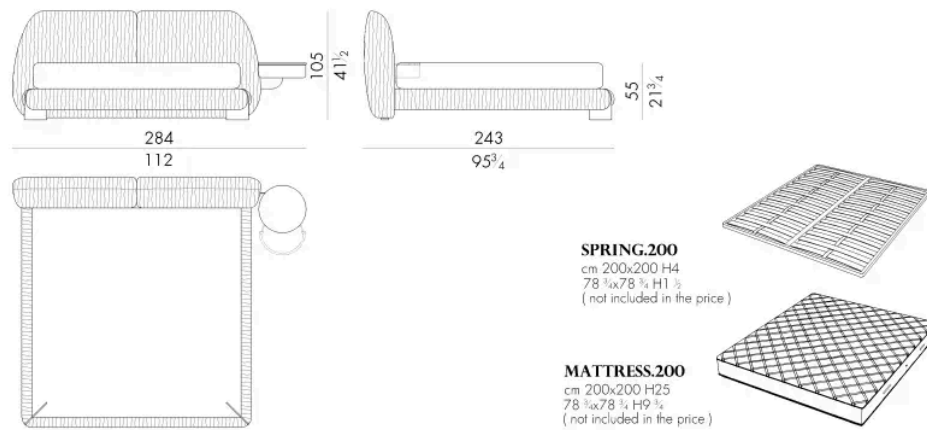

LEAF . 5180 / C

Bed

308 W x 243 D x 105 H cm

LEAF . 5180 / C / DX

Bed

264 W x 243 D x 105 H cm

LEAF. 5180 / C / SX

Bed

264 W x 243 D x 105 H cm

LEAF. 5193 / C

Bed

321 W x 246 D x 105 H cm

LEAF. 5193 / C / DX

Bed

277 W x 246 D x 105 H cm

LEAF. 5193 / C / SX

Bed

277 W x 246 D x 105 H cm

LEAF.5200/C

Bed

328 W x 243 D x 105 H cm

LEAF.5200/C/DX

Bed

284 W x 243 D x 105 H cm

LEAF.5200/C/SX

Bed

生成: 06/07/2026

284 W x 243 D x 105 H cm

SPRING.200
cm 200x200 H4
78 3/4x78 3/4 H1 1/2
(not included in the price)

MATTRESS.200
cm 200x200 H25
78 3/4x78 3/4 H9 3/4
(not included in the price)