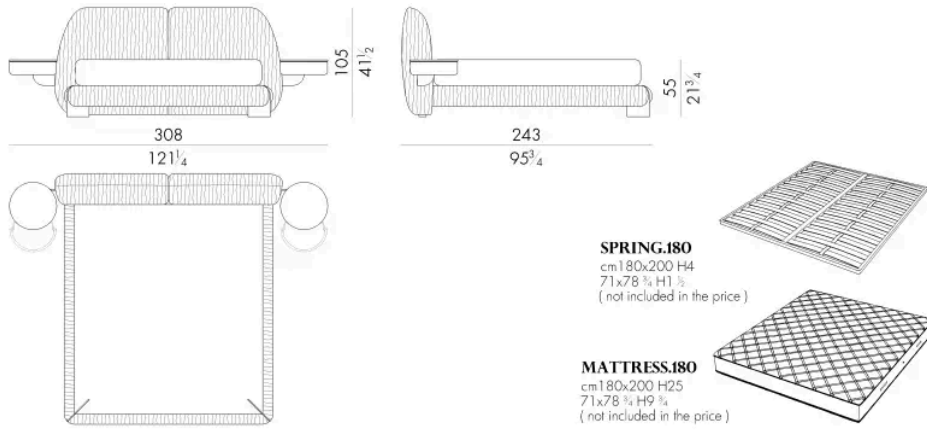

cm 160x200 H25
63x78 1/4 H9 3/4
(not included in the price)

LEAF. 5160 / C / DX

Bed

244 W x 243 D x 105 H cm

SPRING.160

cm 160x200 H4
63x78 3/4 H1 3/8
(not included in the price)

MATTRESS.160

cm 160x200 H25
63x78 3/4 H9 3/4
(not included in the price)

LEAF. 5160 / C / SX

Bed

244 W x 243 D x 105 H cm

SPRING.160

cm 160x200 H4
63x78 3/4 H1 3/8
(not included in the price)

MATTRESS.160

cm 160x200 H25
63x78 3/4 H9 3/4
(not included in the price)

LEAF . 5180 / C

Bed

308 W x 243 D x 105 H cm

LEAF . 5180 / C / DX

Bed

264 W x 243 D x 105 H cm

LEAF. 5180 / C / SX

Bed

264 W x 243 D x 105 H cm

LEAF. 5193 / C

Bed

321 W x 246 D x 105 H cm

LEAF. 5193 / C / DX

Bed

277 W x 246 D x 105 H cm

LEAF. 5193 / C / SX

Bed