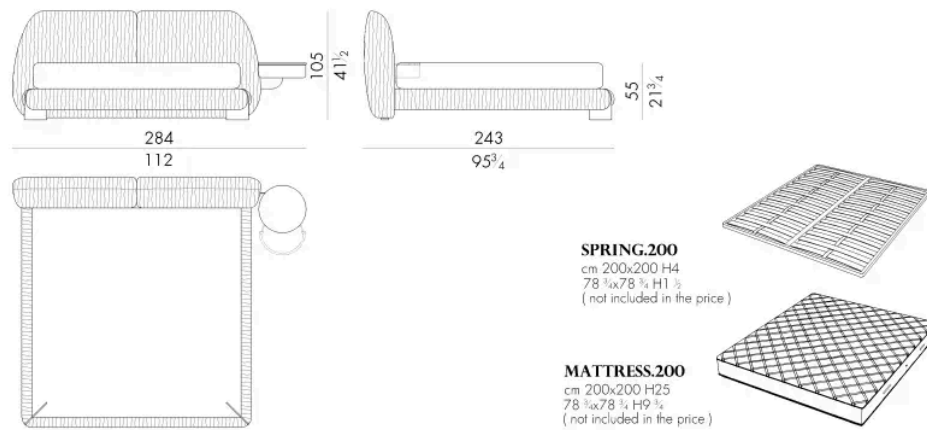

Bed

308 W x 243 D x 105 H cm

LEAF . 5180 / C / DX

Bed

264 W x 243 D x 105 H cm

LEAF. 5180 / C / SX

Bed

264 W x 243 D x 105 H cm

LEAF. 5193 / C

Bed

321 W x 246 D x 105 H cm

LEAF. 5193 / C / DX

Bed

277 W x 246 D x 105 H cm

LEAF. 5193 / C / SX

Bed

277 W x 246 D x 105 H cm

LEAF.5200/C

Bed

328 W x 243 D x 105 H cm

LEAF.5200/C/DX

Bed

284 W x 243 D x 105 H cm

LEAF.5200/C/SX

Bed

生成: 15/06/2026

284 W x 243 D x 105 H cm

SPRING.200

cm 200x200 H4
78 3/4 x 78 3/4 H1 1/2
(not included in the price)

MATTRESS.200

cm 200x200 H25
78 3/4 x 78 3/4 H9 3/4
(not included in the price)