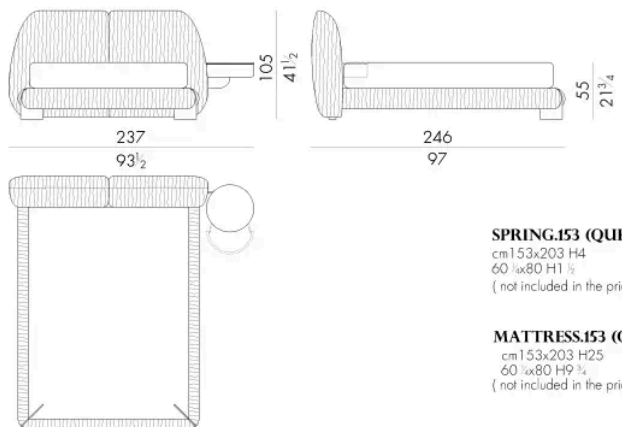

MATTRESS.153 (QUEEN SIZE)

cm153x203 H25
60 1/2x80 H9 1/4
(not included in the price)

LEAF . 5153 / C / DX

Bed

237Wx246Dx105H cm

SPRING.153 (QUEEN SIZE)

cm153x203 H4
60 1/2x80 H1 1/2
(not included in the price)

MATTRESS.153 (QUEEN SIZE)

cm153x203 H25
60 1/2x80 H9 1/4
(not included in the price)

LEAF. 5153 / C / SX

Bed

237 W x 246 D x 105 H cm

SPRING.153 (QUEEN SIZE)

cm 153x203 H4
60 1/2 x 80 H1 1/2
(not included in the price)

LEAF. 5200 / C

Bed

328 W x 243 D x 105 H cm

LEAF. 5200 / C / DX

Bed

284 W x 243 D x 105 H cm

LEAF.5200/C/SX

Bed

生成: 06/07/2026

284 W x 243 D x 105 H cm

SPRING.200
cm 200x200 H4
78 3/4 x 78 3/4 H1 1/2
(not included in the price)

MATTRESS.200
cm 200x200 H25
78 3/4 x 78 3/4 H9 3/4
(not included in the price)