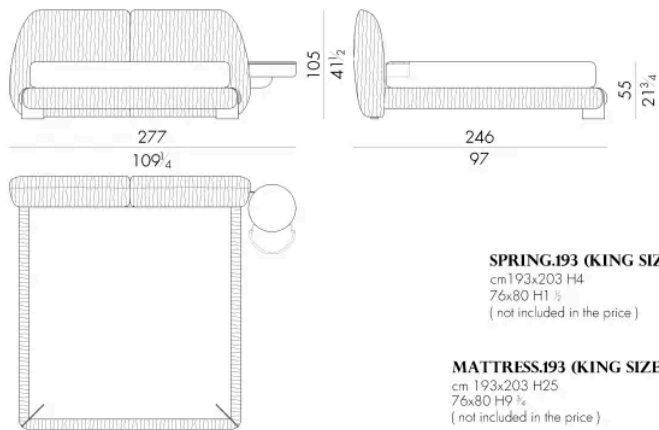

Bed

308 W x 243 D x 105 H cm

LEAF . 5180 / C / DX

Bed

264 W x 243 D x 105 H cm

LEAF. 5180 / C / SX

Bed

264 W x 243 D x 105 H cm

LEAF. 5193 / C

Bed

321 W x 246 D x 105 H cm

LEAF. 5193 / C / DX

Bed

277 W x 246 D x 105 H cm

SPRING.193 (KING SIZE)
 cm 193x203 H4
 76x80 H1 1/2
 (not included in the price)

MATTRESS.193 (KING SIZE)
 cm 193x203 H25
 76x80 H9 3/4
 (not included in the price)

LEAF. 5193 / C / SX

Bed

277 W x 246 D x 105 H cm

SPRING.193 (KING SIZE)
 cm 193x203 H4
 76x80 H1 1/2
 (not included in the price)

MATTRESS.193 (KING SIZE)
 cm 193x203 H25
 76x80 H9 3/4
 (not included in the price)

LEAF. 5200 / C

Bed

328 W x 243 D x 105 H cm

LEAF. 5200 / C / DX

Bed

284 W x 243 D x 105 H cm

LEAF.5200/C/SX

Bed