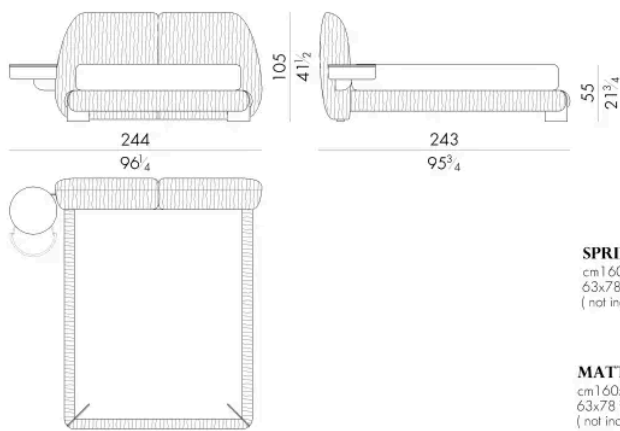

MATTRESS.153 (QUEEN SIZE)

cm 153x203 H25
60 1/2 x 80 H9 3/4
(not included in the price)

LEAF. 5160 / C

Bed

288 W x 243 D x 105 H cm

SPRING.160

cm 160x200 H4
63x78 3/4 H1 1/2
(not included in the price)

MATTRESS.160

cm 160x200 H25
63x78 1/4 H9 3/4
(not included in the price)

LEAF. 5160 / C / DX

Bed

244 W x 243 D x 105 H cm

SPRING.160

cm 160x200 H4
63x78 3/4 H1 3/8
(not included in the price)

MATTRESS.160

cm 160x200 H25
63x78 3/4 H9 3/4
(not included in the price)

LEAF. 5160 / C / SX

Bed

244 W x 243 D x 105 H cm

SPRING.160

cm 160x200 H4
63x78 3/4 H1 3/8
(not included in the price)

MATTRESS.160

cm 160x200 H25
63x78 3/4 H9 3/4
(not included in the price)

LEAF . 5180 / C

Bed

308 W x 243 D x 105 H cm

LEAF . 5180 / C / DX

Bed

264 W x 243 D x 105 H cm

LEAF. 5180 / C / SX

Bed

264 W x 243 D x 105 H cm