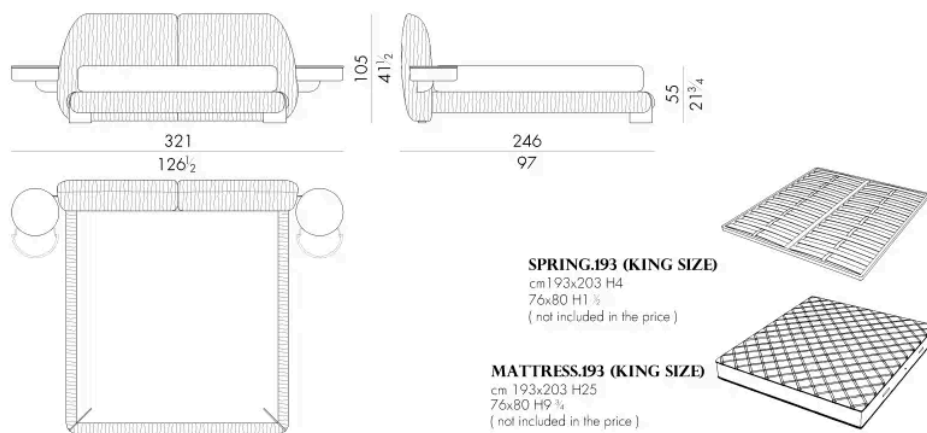

LEAF. 5160 / C / SX

Bed

244 W x 243 D x 105 H cm

SPRING.160

cm 160x200 H4
63x78 3/4 H1 3/8
(not included in the price)

MATTRESS.160

cm 160x200 H25
63x78 3/4 H9 3/4
(not included in the price)

LEAF . 5180 / C

Bed

308 W x 243 D x 105 H cm

LEAF . 5180 / C / DX

Bed

264 W x 243 D x 105 H cm

LEAF. 5180 / C / SX

Bed

264 W x 243 D x 105 H cm

LEAF. 5193 / C

Bed

321 W x 246 D x 105 H cm

LEAF. 5193 / C / DX

Bed

277 W x 246 D x 105 H cm

LEAF. 5193 / C / SX

Bed

277 W x 246 D x 105 H cm

LEAF.5200/C

Bed

328 W x 243 D x 105 H cm

LEAF.5200/C/DX

Bed

284 W x 243 D x 105 H cm

LEAF.5200/C/SX