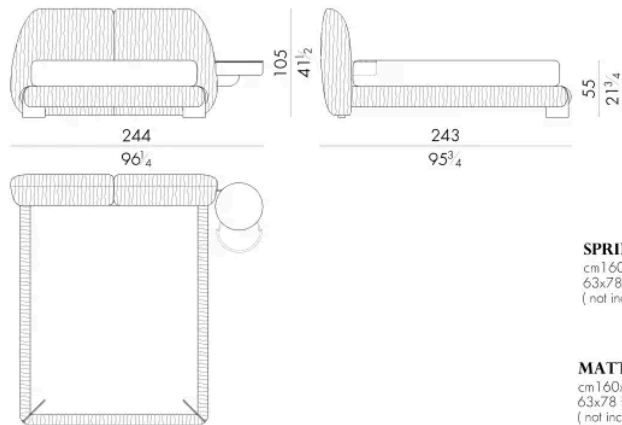

MATTRESS.153 (QUEEN SIZE)

cm153x203 H25
60 1/2x80 H9 1/4
(not included in the price)

LEAF. 5153 / C / SX

Bed

237 W x 246 D x 105 H cm

SPRING.153 (QUEEN SIZE)

cm 153x203 H4
60 1/2 x 80 H1 1/2
(not included in the price)

MATTRESS.153 (QUEEN SIZE)

cm 153x203 H25
60 1/2 x 80 H9 3/4
(not included in the price)

LEAF. 5160 / C

Bed

288 W x 243 D x 105 H cm

SPRING.160

cm 160x200 H4
63x78 3/4 H1 1/2
(not included in the price)

MATTRESS.160

cm 160x200 H25
63x78 1/4 H9 3/4
(not included in the price)

LEAF. 5160 / C / DX

Bed

244 W x 243 D x 105 H cm

SPRING.160

cm 160x200 H4
63x78 3/4 H1 3/8
(not included in the price)

MATTRESS.160

cm 160x200 H25
63x78 3/4 H9 3/4
(not included in the price)

LEAF. 5160 / C / SX

Bed

244 W x 243 D x 105 H cm

SPRING.160

cm 160x200 H4
63x78 3/4 H1 3/8
(not included in the price)

MATTRESS.160

cm 160x200 H25
63x78 3/4 H9 3/4
(not included in the price)

LEAF . 5180 / C