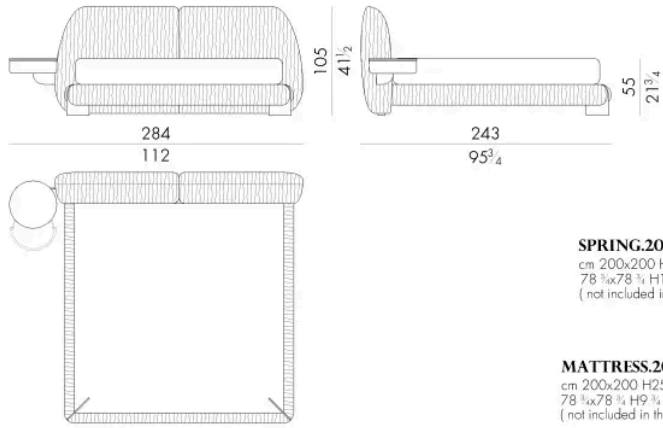

Bed

308 W x 243 D x 105 H cm

LEAF . 5180 / C / DX

Bed

264 W x 243 D x 105 H cm

LEAF. 5180 / C / SX

Bed

264 W x 243 D x 105 H cm

LEAF. 5193 / C

Bed

321 W x 246 D x 105 H cm

LEAF. 5193 / C / DX

Bed

277 W x 246 D x 105 H cm

LEAF. 5193 / C / SX

Bed

277 W x 246 D x 105 H cm

LEAF.5200/C

Bed

328 W x 243 D x 105 H cm

LEAF.5200/C/DX

Bed

284 W x 243 D x 105 H cm

LEAF.5200/C/SX

Bed

生成: 15/06/2026

284 W x 243 D x 105 H cm

SPRING.200

cm 200x200 H4
78 3/4 x 78 3/4 H1 1/2
(not included in the price)

MATTRESS.200

cm 200x200 H25
78 3/4 x 78 3/4 H9 3/4
(not included in the price)