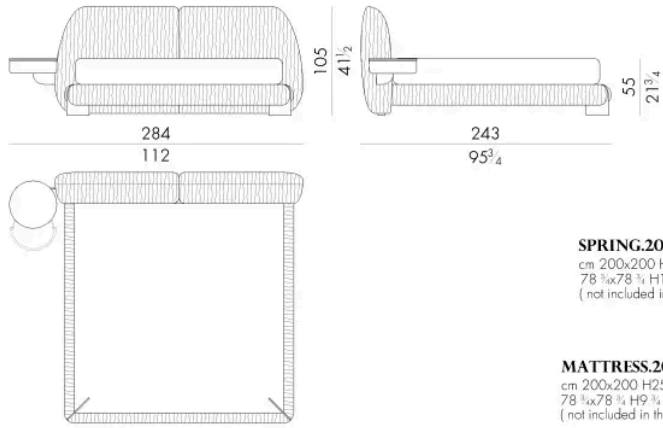

LEAF. 5193 / C

Bed

321 W x 246 D x 105 H cm

LEAF. 5193 / C / DX

Bed

277 W x 246 D x 105 H cm

SPRING.193 (KING SIZE)
 cm 193x203 H4
 76x80 H1 1/2
 (not included in the price)

MATTRESS.193 (KING SIZE)
 cm 193x203 H25
 76x80 H9 3/4
 (not included in the price)

LEAF. 5193 / C / SX

Bed

277 W x 246 D x 105 H cm

SPRING.193 (KING SIZE)
 cm 193x203 H4
 76x80 H1 1/2
 (not included in the price)

MATTRESS.193 (KING SIZE)
 cm 193x203 H25
 76x80 H9 3/4
 (not included in the price)

LEAF. 5200 / C

Bed

328 W x 243 D x 105 H cm

LEAF. 5200 / C / DX

Bed

284 W x 243 D x 105 H cm

LEAF.5200/C/SX

Bed

生成: 06/07/2026

284 W x 243 D x 105 H cm

SPRING.200
cm 200x200 H4
78 3/4 x 78 3/4 H1 1/2
(not included in the price)

MATTRESS.200
cm 200x200 H25
78 3/4 x 78 3/4 H9 3/4
(not included in the price)