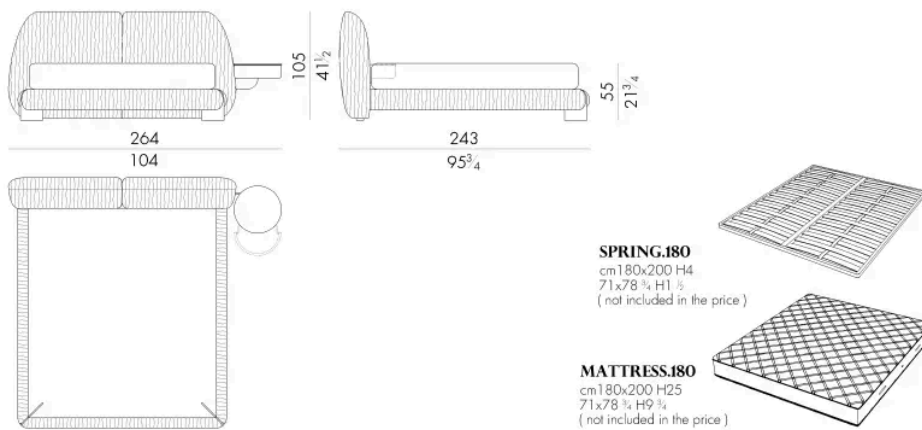

LEAF. 5160 / C / SX

Bed

244 W x 243 D x 105 H cm

SPRING.160

cm 160x200 H4
63x78 3/4 H1 3/8
(not included in the price)

MATTRESS.160

cm 160x200 H25
63x78 3/4 H9 3/4
(not included in the price)

LEAF . 5180 / C

Bed

308 W x 243 D x 105 H cm

LEAF . 5180 / C / DX

Bed

264 W x 243 D x 105 H cm

LEAF. 5180 / C / SX

Bed

264 W x 243 D x 105 H cm

LEAF. 5193 / C

Bed

321 W x 246 D x 105 H cm

LEAF. 5193 / C / DX

Bed

277 W x 246 D x 105 H cm

LEAF. 5193 / C / SX

Bed

277 W x 246 D x 105 H cm

LEAF.5200/C

Bed

328 W x 243 D x 105 H cm

LEAF.5200/C/DX

Bed

284 W x 243 D x 105 H cm

LEAF.5200/C/SX