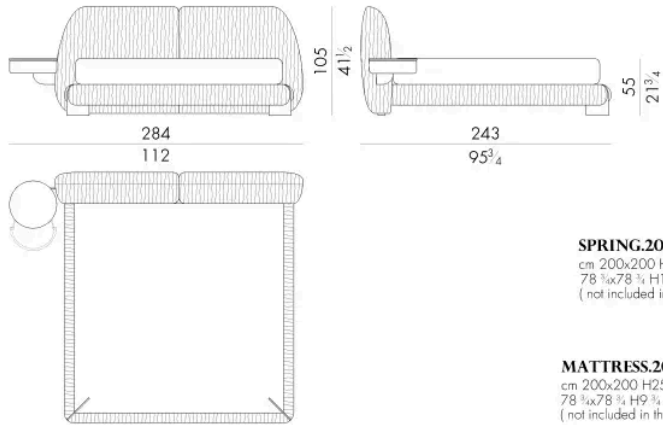

LEAF . 5180 / C

Bed

308 W x 243 D x 105 H cm

LEAF . 5180 / C / DX

Bed

264 W x 243 D x 105 H cm

LEAF. 5180 / C / SX

Bed

264 W x 243 D x 105 H cm

LEAF. 5193 / C

Bed

321 W x 246 D x 105 H cm

LEAF. 5193 / C / DX

Bed

277 W x 246 D x 105 H cm

LEAF. 5193 / C / SX

Bed

277 W x 246 D x 105 H cm

LEAF.5200/C

Bed

328 W x 243 D x 105 H cm

LEAF.5200/C/DX

Bed

284 W x 243 D x 105 H cm

LEAF.5200/C/SX

Bed

生成: 06/07/2026

284 W x 243 D x 105 H cm

SPRING.200
cm 200x200 H4
78 3/4x78 3/4 H1 1/2
(not included in the price)

MATTRESS.200
cm 200x200 H25
78 3/4x78 3/4 H9 3/4
(not included in the price)