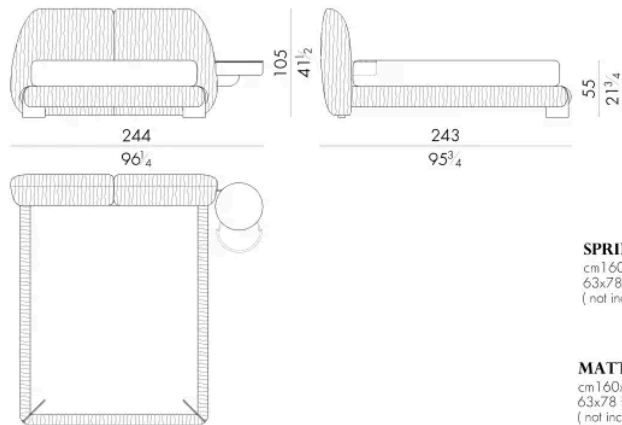

MATTRESS.153 (QUEEN SIZE)

cm 153 x 203 H25
60 1/2 x 80 H9 3/4
(not included in the price)

LEAF. 5160 / C

Bed

288 W x 243 D x 105 H cm

SPRING.160

cm 160 x 200 H4
63 x 78 3/4 H1 1/2
(not included in the price)

MATTRESS.160

cm 160 x 200 H25
63 x 78 1/4 H9 3/4
(not included in the price)

LEAF. 5160/C/DX

Bed

244 W x 243 D x 105 H cm

SPRING.160

cm 160x200 H4
63x78 3/4 H1 3/8
(not included in the price)

MATTRESS.160

cm 160x200 H25
63x78 3/4 H9 3/4
(not included in the price)

LEAF. 5160/C/SX

Bed

244 W x 243 D x 105 H cm

SPRING.160

cm 160x200 H4
63x78 3/4 H1 3/8
(not included in the price)

MATTRESS.160

cm 160x200 H25
63x78 3/4 H9 3/4
(not included in the price)

LEAF . 5180 / C

Bed

308 W x 243 D x 105 H cm

LEAF . 5180 / C / DX

Bed

264 W x 243 D x 105 H cm

LEAF. 5180 / C / SX

Bed