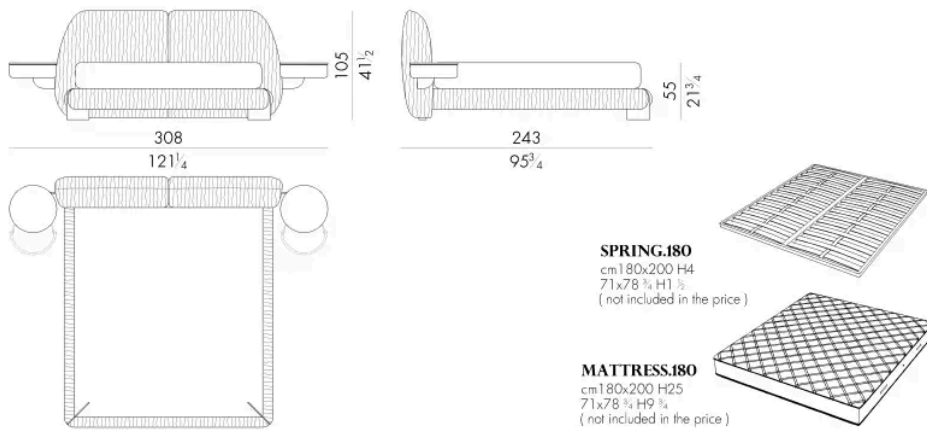

MATTRESS.160

cm 160 x 200 H25
63 x 78 1/4 H9 3/4
(not included in the price)

LEAF. 5160/C/DX

Bed

244 W x 243 D x 105 H cm

SPRING.160

cm 160x200 H4
63x78 3/4 H1 3/8
(not included in the price)

MATTRESS.160

cm 160x200 H25
63x78 3/4 H9 3/4
(not included in the price)

LEAF. 5160/C/SX

Bed

244 W x 243 D x 105 H cm

SPRING.160

cm 160x200 H4
63x78 3/4 H1 3/8
(not included in the price)

MATTRESS.160

cm 160x200 H25
63x78 3/4 H9 3/4
(not included in the price)

LEAF . 5180 / C

Bed

308 W x 243 D x 105 H cm

LEAF . 5180 / C / DX

Bed

264 W x 243 D x 105 H cm

LEAF. 5180 / C / SX

Bed

264 W x 243 D x 105 H cm

LEAF. 5193 / C

Bed

321 W x 246 D x 105 H cm

LEAF. 5193 / C / DX

Bed

277 W x 246 D x 105 H cm

LEAF. 5193 / C / SX