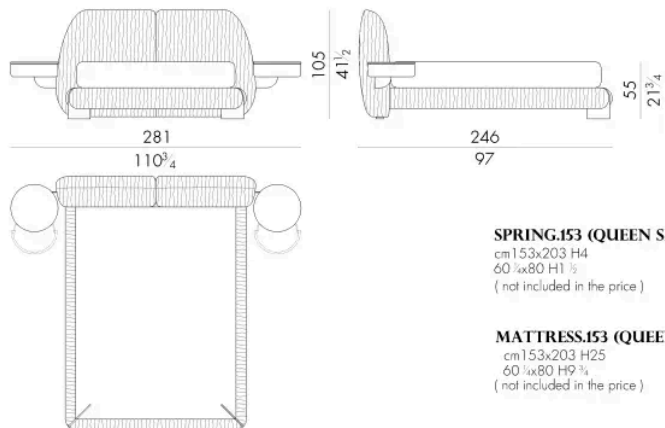

Leaf床的特点是覆盖整个表面的波浪图案刺绣，增强了其形状的弯曲性。这组产品可以选择一个或两个有储藏功能的一体式床头柜至于床头板的末端。支撑床架和抽屉的金属细节给人一种独特的感觉。这张床可以完全用皮革或绗缝织物做作为软包。

尺寸

LEAF . 5153 / C

Bed

281 W x 246 D x 105 H cm

SPRING.153 (QUEEN SIZE)

cm 153x203 H4
60 1/2 x 80 H1 1/2
(not included in the price)

MATTRESS.153 (QUEEN SIZE)

cm 153x203 H25
60 1/2 x 80 H9 1/4
(not included in the price)

LEAF . 5153 / C / DX

Bed

237 W x 246 D x 105 H cm

SPRING.153 (QUEEN SIZE)

cm 153x203 H4
60 1/2 x 80 H1 1/2
(not included in the price)

MATTRESS.153 (QUEEN SIZE)

cm 153x203 H25
60 1/2 x 80 H9 1/4
(not included in the price)

LEAF. 5153 / C / SX

Bed

237 W x 246 D x 105 H cm

SPRING.153 (QUEEN SIZE)

cm 153 x 203 H4
60 1/2 x 80 H1 1/2
(not included in the price)

264 W x 243 D x 105 H cm

LEAF. 5193 / C

Bed

321 W x 246 D x 105 H cm

LEAF. 5193 / C / DX

Bed

277 W x 246 D x 105 H cm

LEAF. 5193 / C / SX