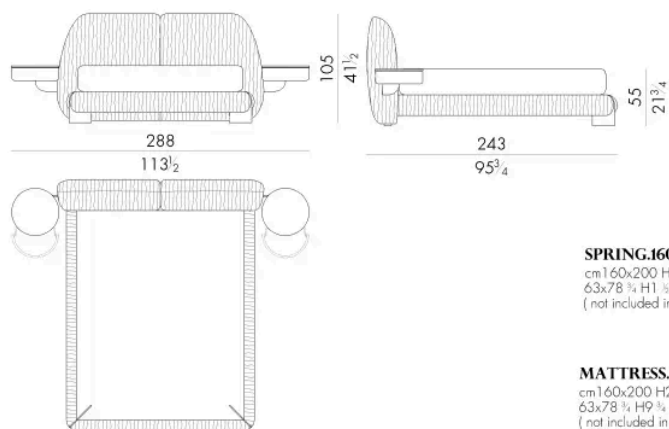

MATTRESS.153 (QUEEN SIZE)

cm 153x203 H25
60 1/2 x 80 H9 3/4
(not included in the price)

LEAF. 5160 / C

Bed

288 W x 243 D x 105 H cm

SPRING.160

cm 160x200 H4
63x78 3/4 H1 1/2
(not included in the price)

MATTRESS.160

cm 160x200 H25
63x78 1/4 H9 3/4
(not included in the price)

LEAF. 5160 / C / DX

Bed

244 W x 243 D x 105 H cm

SPRING.160

cm 160x200 H4
63x78 3/4 H1 3/8
(not included in the price)

MATTRESS.160

cm 160x200 H25
63x78 3/4 H9 3/4
(not included in the price)

LEAF. 5160 / C / SX

Bed

244 W x 243 D x 105 H cm

SPRING.160

cm 160x200 H4
63x78 3/4 H1 3/8
(not included in the price)

MATTRESS.160

cm 160x200 H25
63x78 3/4 H9 3/4
(not included in the price)

LEAF . 5180 / C

Bed

308 W x 243 D x 105 H cm

LEAF . 5180 / C / DX

Bed

264 W x 243 D x 105 H cm

LEAF. 5180 / C / SX

Bed

264 W x 243 D x 105 H cm