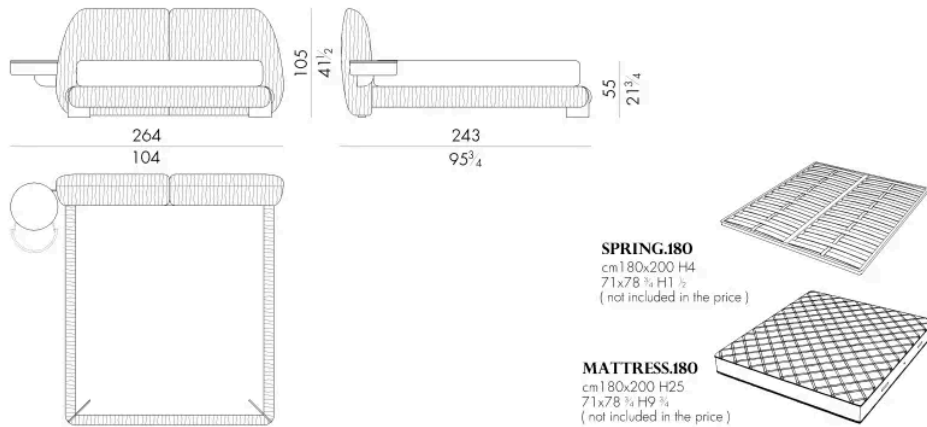

LEAF. 5160 / C / SX

Bed

244 W x 243 D x 105 H cm

SPRING.160

cm 160x200 H4
63x78 3/4 H1 3/8
(not included in the price)

MATTRESS.160

cm 160x200 H25
63x78 3/4 H9 3/4
(not included in the price)

LEAF . 5180 / C

Bed

308 W x 243 D x 105 H cm

LEAF . 5180 / C / DX

Bed

264 W x 243 D x 105 H cm

LEAF. 5180 / C / SX

Bed

264 W x 243 D x 105 H cm

LEAF. 5193 / C

Bed

321 W x 246 D x 105 H cm

LEAF. 5193 / C / DX

Bed

277 W x 246 D x 105 H cm

SPRING.193 (KING SIZE)
 cm 193x203 H4
 76x80 H1 1/2
 (not included in the price)

MATTRESS.193 (KING SIZE)
 cm 193x203 H25
 76x80 H9 3/4
 (not included in the price)

LEAF. 5193 / C / SX

Bed

277 W x 246 D x 105 H cm

SPRING.193 (KING SIZE)
 cm 193x203 H4
 76x80 H1 1/2
 (not included in the price)

MATTRESS.193 (KING SIZE)
 cm 193x203 H25
 76x80 H9 3/4
 (not included in the price)