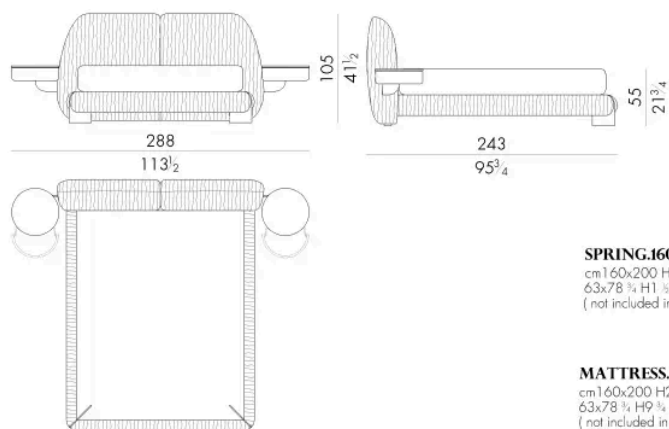

MATTRESS.153 (QUEEN SIZE)

cm 153x203 H25
60 1/2 x 80 H9 1/4
(not included in the price)

LEAF. 5153 / C / SX

Bed

237 W x 246 D x 105 H cm

SPRING.153 (QUEEN SIZE)

cm 153 x 203 H4
60 1/2 x 80 H1 1/2
(not included in the price)

MATTRESS.153 (QUEEN SIZE)

cm 153 x 203 H25
60 1/2 x 80 H9 3/4
(not included in the price)

LEAF. 5160 / C

Bed

288 W x 243 D x 105 H cm

SPRING.160

cm 160 x 200 H4
63 x 78 3/4 H1 1/2
(not included in the price)

MATTRESS.160

cm 160 x 200 H25
63 x 78 1/4 H9 3/4
(not included in the price)

LEAF. 5160/C/DX

Bed

244 W x 243 D x 105 H cm

SPRING.160

cm 160x200 H4
63x78 3/4 H1 3/8
(not included in the price)

MATTRESS.160

LEAF . 5180 / C

Bed

308 W x 243 D x 105 H cm

LEAF . 5180 / C / DX

Bed

264 W x 243 D x 105 H cm

LEAF. 5180 / C / SX

Bed