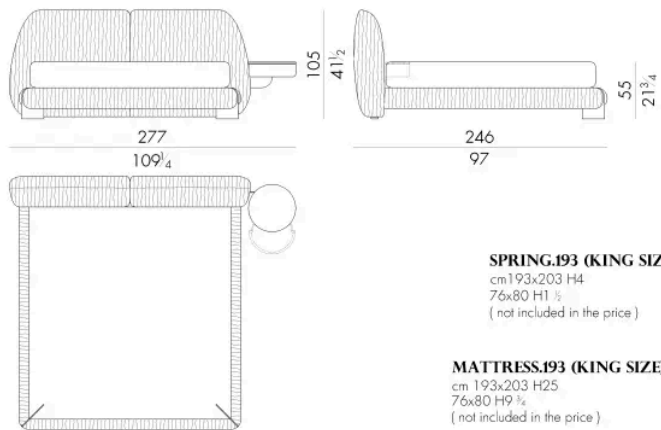

Bed

308 W x 243 D x 105 H cm

LEAF . 5180 / C / DX

Bed

264 W x 243 D x 105 H cm

LEAF. 5180 / C / SX

Bed

264 W x 243 D x 105 H cm

LEAF. 5193 / C

Bed

321 W x 246 D x 105 H cm

LEAF. 5193 / C / DX

Bed

277 W x 246 D x 105 H cm

LEAF. 5193 / C / SX

Bed

277 W x 246 D x 105 H cm

LEAF.5200/C

Bed

328 W x 243 D x 105 H cm

LEAF.5200/C/DX

Bed

284 W x 243 D x 105 H cm

LEAF.5200/C/SX

Bed

生成: 15/06/2026

284 W x 243 D x 105 H cm

SPRING.200

cm 200x200 H4
78 3/4 x 78 3/4 H1 1/2
(not included in the price)

MATTRESS.200

cm 200x200 H25
78 3/4 x 78 3/4 H9 3/4
(not included in the price)