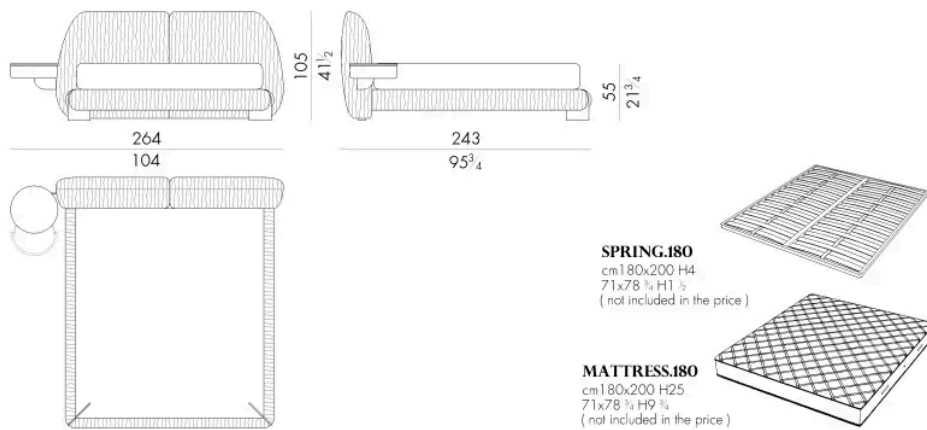

LEAF. 5160 / C / SX

Bed

244 W x 243 D x 105 H cm

SPRING.160

cm 160x200 H4
63x78 3/4 H1 3/8
(not included in the price)

MATTRESS.160

cm 160x200 H25
63x78 3/4 H9 3/4
(not included in the price)

LEAF . 5180 / C

Bed

308 W x 243 D x 105 H cm

LEAF . 5180 / C / DX

Bed

264 W x 243 D x 105 H cm

LEAF. 5180 / C / SX

Bed

264 W x 243 D x 105 H cm

LEAF. 5193 / C

Bed

321 W x 246 D x 105 H cm

LEAF. 5193 / C / DX

Bed

277 W x 246 D x 105 H cm

LEAF. 5193 / C / SX

Bed

277 W x 246 D x 105 H cm

LEAF.5200/C

Bed

328 W x 243 D x 105 H cm

LEAF.5200/C/DX

Bed

284 W x 243 D x 105 H cm

LEAF.5200/C/SX