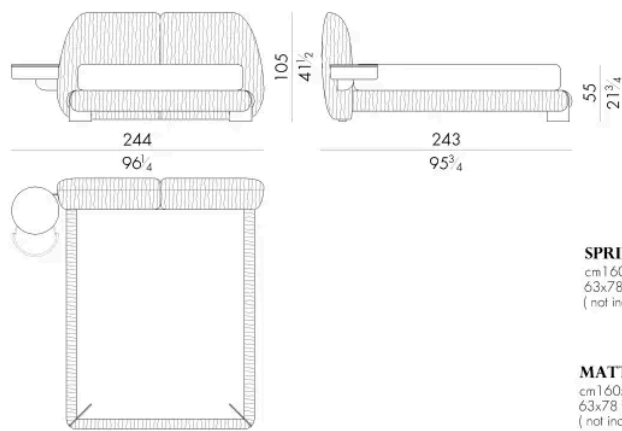

MATTRESS.153 (QUEEN SIZE)

cm 153 x 203 H25
60 1/2 x 80 H9 3/4
(not included in the price)

LEAF. 5160 / C

Bed

288 W x 243 D x 105 H cm

SPRING.160

cm 160 x 200 H4
63 x 78 3/4 H1 1/2
(not included in the price)

MATTRESS.160

cm 160 x 200 H25
63 x 78 1/4 H9 3/4
(not included in the price)

LEAF. 5160/C/DX

Bed

244 W x 243 D x 105 H cm

SPRING.160

cm 160x200 H4
63x78 3/4 H1 3/8
(not included in the price)

MATTRESS.160

cm 160x200 H25
63x78 3/4 H9 3/4
(not included in the price)

LEAF. 5160/C/SX

Bed

244 W x 243 D x 105 H cm

SPRING.160

cm 160x200 H4
63x78 3/4 H1 3/8
(not included in the price)

MATTRESS.160

cm 160x200 H25
63x78 3/4 H9 3/4
(not included in the price)

LEAF . 5180 / C

Bed

308 W x 243 D x 105 H cm

LEAF . 5180 / C / DX

Bed

264 W x 243 D x 105 H cm

LEAF. 5180 / C / SX

Bed