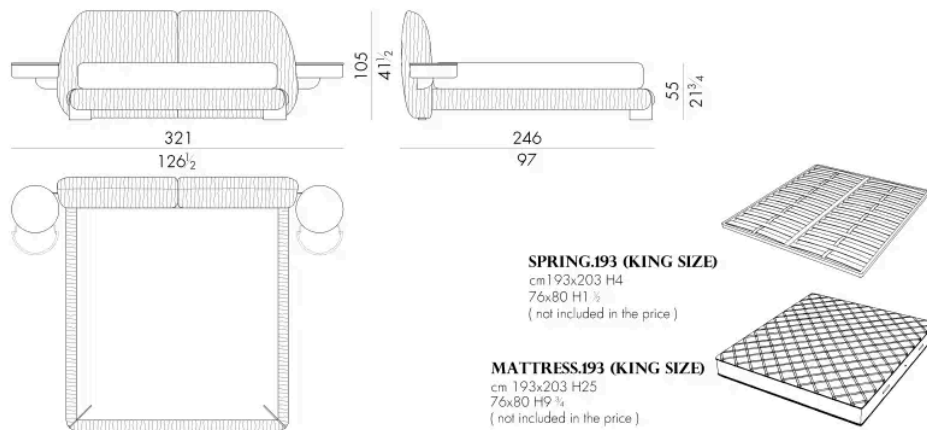

LEAF. 5160 / C / SX

Bed

244 W x 243 D x 105 H cm

SPRING.160

cm 160x200 H4
63x78 3/4 H1 3/8
(not included in the price)

MATTRESS.160

cm 160x200 H25
63x78 3/4 H9 3/4
(not included in the price)

LEAF . 5180 / C

Bed

308 W x 243 D x 105 H cm

LEAF . 5180 / C / DX

Bed

264 W x 243 D x 105 H cm

LEAF. 5180 / C / SX

Bed

264 W x 243 D x 105 H cm

LEAF. 5193 / C

Bed

321 W x 246 D x 105 H cm

LEAF. 5193 / C / DX

Bed

277 W x 246 D x 105 H cm

SPRING.193 (KING SIZE)
 cm 193x203 H4
 76x80 H1 1/2
 (not included in the price)

MATTRESS.193 (KING SIZE)
 cm 193x203 H25
 76x80 H9 3/4
 (not included in the price)

LEAF. 5193 / C / SX

Bed

277 W x 246 D x 105 H cm

SPRING.193 (KING SIZE)
 cm 193x203 H4
 76x80 H1 1/2
 (not included in the price)

MATTRESS.193 (KING SIZE)
 cm 193x203 H25
 76x80 H9 3/4
 (not included in the price)