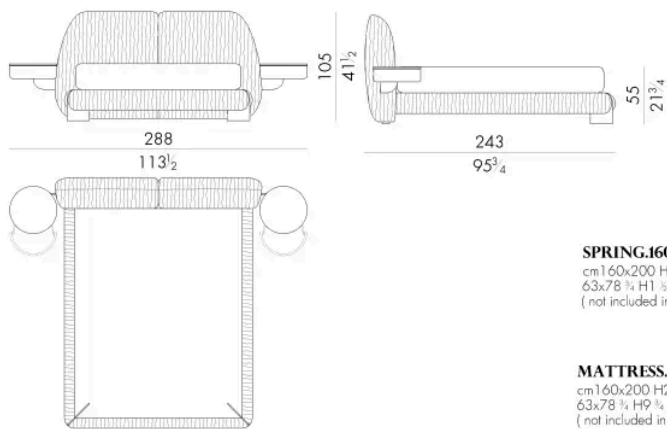

MATTRESS.153 (QUEEN SIZE)

cm 153x203 H25
60 1/2 x 80 H9 3/4
(not included in the price)

LEAF. 5160 / C

Bed

288 W x 243 D x 105 H cm

SPRING.160

cm 160x200 H4
63x78 3/4 H1 1/2
(not included in the price)

MATTRESS.160

cm 160x200 H25
63x78 1/4 H9 3/4
(not included in the price)

LEAF. 5160 / C / DX

Bed

244 W x 243 D x 105 H cm

SPRING.160

cm 160x200 H4
63x78 3/4 H1 3/8
(not included in the price)

MATTRESS.160

cm 160x200 H25
63x78 3/4 H9 3/4
(not included in the price)

LEAF. 5160 / C / SX

Bed

244 W x 243 D x 105 H cm

SPRING.160

cm 160x200 H4
63x78 3/4 H1 3/8
(not included in the price)

MATTRESS.160

cm 160x200 H25
63x78 3/4 H9 3/4
(not included in the price)

LEAF . 5180 / C

Bed

308 W x 243 D x 105 H cm

LEAF . 5180 / C / DX

Bed

264 W x 243 D x 105 H cm

LEAF. 5180 / C / SX

Bed

264 W x 243 D x 105 H cm