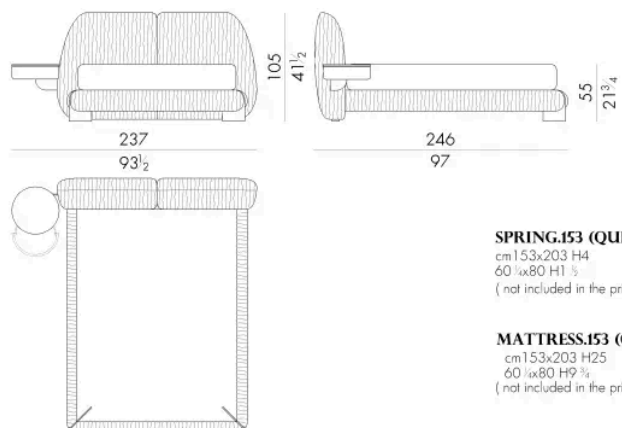

MATTRESS.153 (QUEEN SIZE)

cm153x203 H25
60 1/2x80 H9 1/4
(not included in the price)

LEAF. 5153 / C / SX

Bed

237 W x 246 D x 105 H cm

SPRING.153 (QUEEN SIZE)

cm 153x203 H4
60 1/2 x 80 H1 1/2
(not included in the price)

MATTRESS.153 (QUEEN SIZE)

cm 153x203 H25
60 1/2 x 80 H9 3/4
(not included in the price)

LEAF. 5160 / C

Bed

288 W x 243 D x 105 H cm

SPRING.160

cm 160x200 H4
63x78 3/4 H1 1/2
(not included in the price)

MATTRESS.160

cm 160x200 H25
63x78 1/4 H9 3/4
(not included in the price)

LEAF. 5160 / C / DX

Bed

244 W x 243 D x 105 H cm

SPRING.160

cm 160x200 H4
63x78 3/4 H1 3/8
(not included in the price)

MATTRESS.160

cm 160x200 H25
63x78 3/4 H9 3/4
(not included in the price)

Bed

308 W x 243 D x 105 H cm

LEAF . 5180 / C / DX

Bed

264 W x 243 D x 105 H cm

LEAF. 5180 / C / SX

Bed

264 W x 243 D x 105 H cm