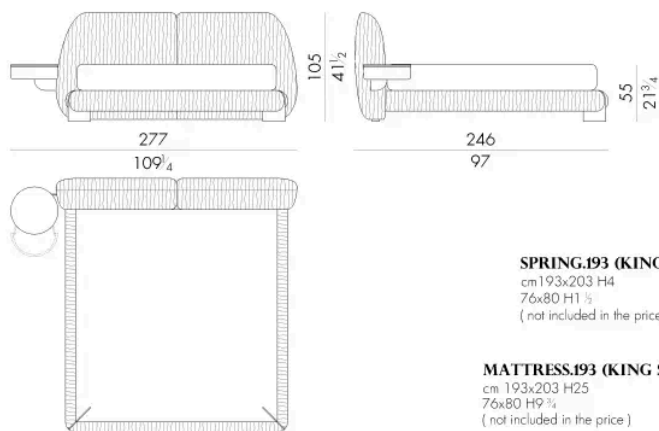

Bed

308 W x 243 D x 105 H cm

LEAF . 5180 / C / DX

Bed

264 W x 243 D x 105 H cm

LEAF. 5180 / C / SX

Bed

264 W x 243 D x 105 H cm

LEAF. 5193 / C

Bed

321 W x 246 D x 105 H cm

LEAF. 5193 / C / DX

Bed

277 W x 246 D x 105 H cm

SPRING.193 (KING SIZE)
 cm 193x203 H4
 76x80 H1 1/2
 (not included in the price)

MATTRESS.193 (KING SIZE)
 cm 193x203 H25
 76x80 H9 3/4
 (not included in the price)

LEAF. 5193 / C / SX

Bed

277 W x 246 D x 105 H cm

SPRING.193 (KING SIZE)
 cm 193x203 H4
 76x80 H1 1/2
 (not included in the price)

MATTRESS.193 (KING SIZE)
 cm 193x203 H25
 76x80 H9 3/4
 (not included in the price)

LEAF. 5200 / C

Bed

328 W x 243 D x 105 H cm

LEAF. 5200 / C / DX

Bed

284 W x 243 D x 105 H cm

LEAF.5200/C/SX

Bed