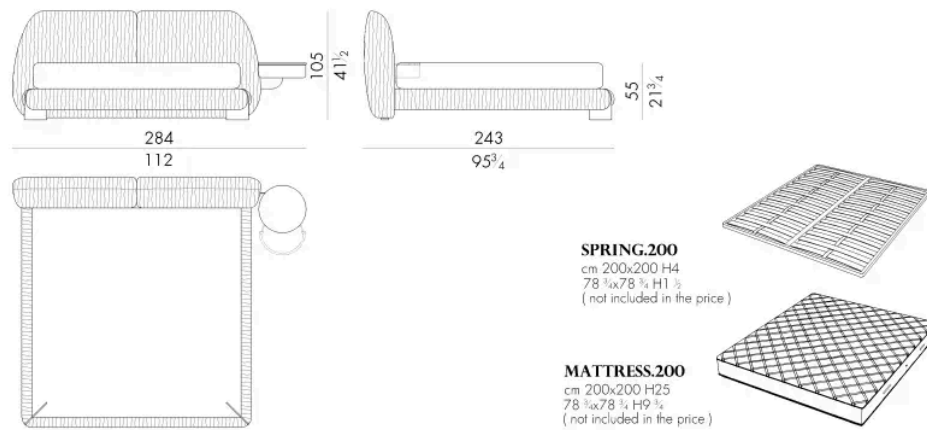

LEAF. 5193 / C

Bed

321 W x 246 D x 105 H cm

LEAF. 5193 / C / DX

Bed

277 W x 246 D x 105 H cm

SPRING.193 (KING SIZE)
 cm 193x203 H4
 76x80 H1 1/2
 (not included in the price)

MATTRESS.193 (KING SIZE)
 cm 193x203 H25
 76x80 H9 3/4
 (not included in the price)

LEAF. 5193 / C / SX

Bed

277 W x 246 D x 105 H cm

SPRING.193 (KING SIZE)
 cm 193x203 H4
 76x80 H1 1/2
 (not included in the price)

MATTRESS.193 (KING SIZE)
 cm 193x203 H25
 76x80 H9 3/4
 (not included in the price)

LEAF. 5200 / C

Bed

328 W x 243 D x 105 H cm

LEAF. 5200 / C / DX

Bed

284 W x 243 D x 105 H cm

LEAF.5200/C/SX

Bed

生成: 06/07/2026

284 W x 243 D x 105 H cm

SPRING.200
cm 200x200 H4
78 3/4 x 78 3/4 H1 1/2
(not included in the price)

MATTRESS.200
cm 200x200 H25
78 3/4 x 78 3/4 H9 3/4
(not included in the price)