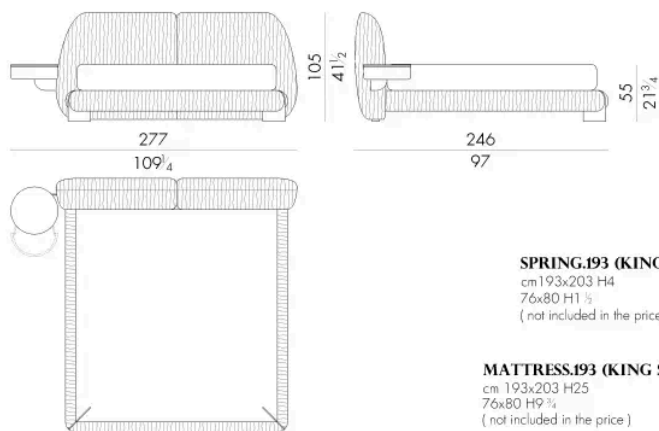

LEAF . 5180 / C

Bed

308 W x 243 D x 105 H cm

LEAF . 5180 / C / DX

Bed

264 W x 243 D x 105 H cm

LEAF. 5180 / C / SX

Bed

264 W x 243 D x 105 H cm

LEAF. 5193 / C

Bed

321 W x 246 D x 105 H cm

LEAF. 5193 / C / DX

Bed

277 W x 246 D x 105 H cm

LEAF. 5193 / C / SX

Bed

277 W x 246 D x 105 H cm

LEAF.5200/C

Bed

328 W x 243 D x 105 H cm

LEAF.5200/C/DX

Bed

284 W x 243 D x 105 H cm

LEAF.5200/C/SX

Bed

生成: 06/07/2026

284 W x 243 D x 105 H cm

SPRING.200
cm 200x200 H4
78 3/4x78 3/4 H1 1/2
(not included in the price)

MATTRESS.200
cm 200x200 H25
78 3/4x78 3/4 H9 3/4
(not included in the price)