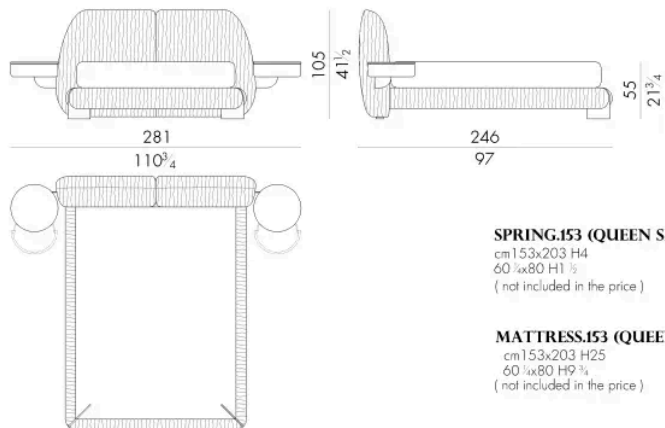

Leaf床的特点是覆盖整个表面的波浪图案刺绣，增强了其形状的弯曲性。这组产品可以选择一个或两个有储藏功能的一体式床头柜至于床头板的末端。支撑床架和抽屉的金属细节给人一种独特的感觉。这张床可以完全用皮革或绗缝织物做作为软包。

尺寸

LEAF . 5153 / C

Bed

281 W x 246 D x 105 H cm

SPRING.153 (QUEEN SIZE)

cm 153x203 H4
60 1/2 x 80 H1 1/2
(not included in the price)

MATTRESS.153 (QUEEN SIZE)

cm 153x203 H25
60 1/2 x 80 H9 1/4
(not included in the price)

LEAF . 5153 / C / DX

Bed

237 W x 246 D x 105 H cm

SPRING.153 (QUEEN SIZE)

cm 153x203 H4
60 1/2 x 80 H1 1/2
(not included in the price)

277 W x 246 D x 105 H cm

LEAF.5200/C

Bed

328 W x 243 D x 105 H cm

LEAF.5200/C/DX

Bed

284 W x 243 D x 105 H cm

LEAF.5200/C/SX

Bed

生成: 15/06/2026

284 W x 243 D x 105 H cm

SPRING.200

cm 200x200 H4
78 3/4 x 78 3/4 H1 1/2
(not included in the price)

MATTRESS.200

cm 200x200 H25
78 3/4 x 78 3/4 H9 3/4
(not included in the price)