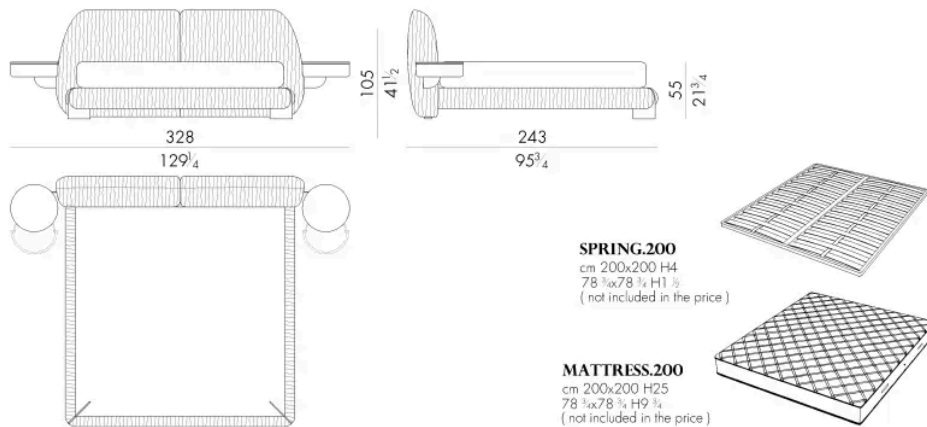

LEAF . 5180 / C

Bed

308 W x 243 D x 105 H cm

LEAF . 5180 / C / DX

Bed

264 W x 243 D x 105 H cm

LEAF. 5180 / C / SX

Bed

264 W x 243 D x 105 H cm

LEAF. 5193 / C

Bed

321 W x 246 D x 105 H cm

LEAF. 5193 / C / DX

Bed

277 W x 246 D x 105 H cm

LEAF. 5193 / C / SX

Bed

277 W x 246 D x 105 H cm

LEAF.5200/C

Bed

328 W x 243 D x 105 H cm

LEAF.5200/C/DX

Bed

284 W x 243 D x 105 H cm

LEAF.5200/C/SX

Bed

生成: 06/07/2026

284 W x 243 D x 105 H cm

SPRING.200
cm 200x200 H4
78 3/4x78 3/4 H1 1/2
(not included in the price)

MATTRESS.200
cm 200x200 H25
78 3/4x78 3/4 H9 3/4
(not included in the price)