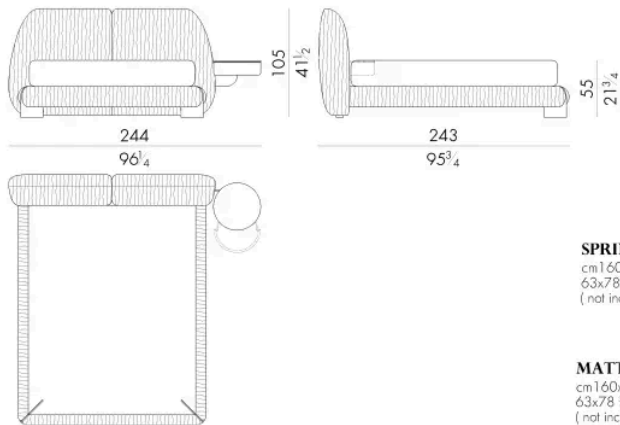

MATTRESS.153 (QUEEN SIZE)

cm 153x203 H25
60 1/2 x 80 H9 1/4
(not included in the price)

LEAF. 5153 / C / SX

Bed

237 W x 246 D x 105 H cm

SPRING.153 (QUEEN SIZE)

cm 153x203 H4
60 1/2 x 80 H1 1/2
(not included in the price)

MATTRESS.153 (QUEEN SIZE)

cm 153x203 H25
60 1/2 x 80 H9 3/4
(not included in the price)

LEAF. 5160 / C

Bed

288 W x 243 D x 105 H cm

SPRING.160

cm 160x200 H4
63x78 3/4 H1 1/2
(not included in the price)

MATTRESS.160

cm 160x200 H25
63x78 1/4 H9 3/4
(not included in the price)

LEAF. 5160 / C / DX

Bed

244 W x 243 D x 105 H cm

SPRING.160

cm 160x200 H4
63x78 3/4 H1 3/8
(not included in the price)

MATTRESS.160

cm 160x200 H25
63x78 3/4 H9 3/4
(not included in the price)

LEAF. 5160 / C / SX

Bed

244 W x 243 D x 105 H cm

SPRING.160

cm 160x200 H4
63x78 3/4 H1 3/8
(not included in the price)

MATTRESS.160

cm 160x200 H25
63x78 3/4 H9 3/4
(not included in the price)

LEAF . 5180 / C