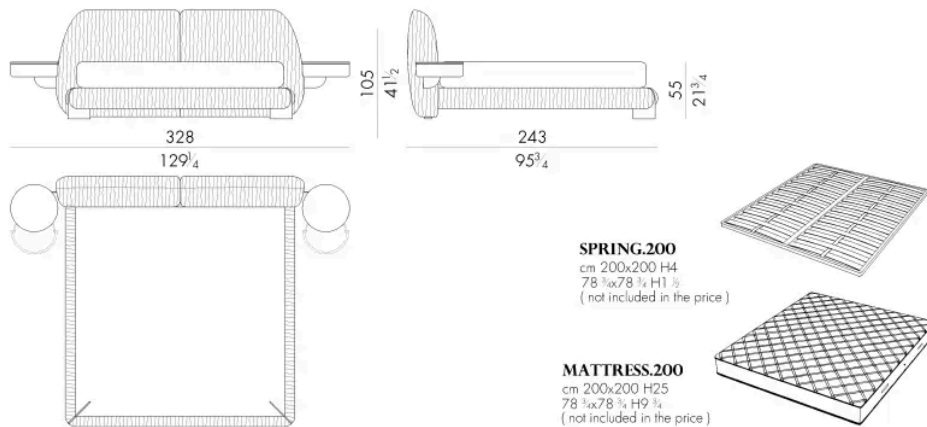

LEAF. 5193 / C

Bed

321 W x 246 D x 105 H cm

LEAF. 5193 / C / DX

Bed

277 W x 246 D x 105 H cm

SPRING.193 (KING SIZE)
 cm 193x203 H4
 76x80 H1 1/2
 (not included in the price)

MATTRESS.193 (KING SIZE)
 cm 193x203 H25
 76x80 H9 3/4
 (not included in the price)

LEAF. 5193 / C / SX

Bed

277 W x 246 D x 105 H cm

SPRING.193 (KING SIZE)
 cm 193x203 H4
 76x80 H1 1/2
 (not included in the price)

MATTRESS.193 (KING SIZE)
 cm 193x203 H25
 76x80 H9 3/4
 (not included in the price)

LEAF. 5200 / C

Bed

328 W x 243 D x 105 H cm

LEAF. 5200 / C / DX

Bed

284 W x 243 D x 105 H cm

LEAF.5200/C/SX

Bed

生成: 06/07/2026

284 W x 243 D x 105 H cm

SPRING.200
cm 200x200 H4
78 3/4 x 78 3/4 H1 1/2
(not included in the price)

MATTRESS.200
cm 200x200 H25
78 3/4 x 78 3/4 H9 3/4
(not included in the price)