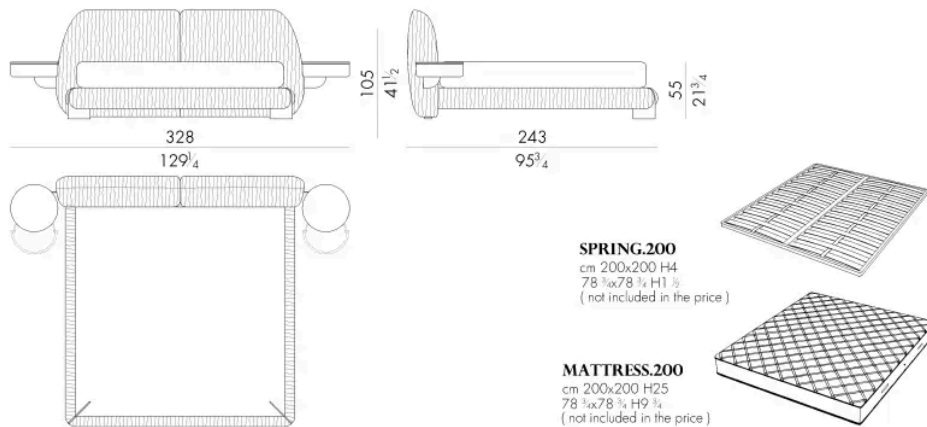

Bed

308 W x 243 D x 105 H cm

LEAF . 5180 / C / DX

Bed

264 W x 243 D x 105 H cm

LEAF. 5180 / C / SX

Bed

264 W x 243 D x 105 H cm

LEAF. 5193 / C

Bed

321 W x 246 D x 105 H cm

LEAF. 5193 / C / DX

Bed

277 W x 246 D x 105 H cm

LEAF. 5193 / C / SX

Bed

277 W x 246 D x 105 H cm

LEAF.5200/C

Bed

328 W x 243 D x 105 H cm

LEAF.5200/C/DX

Bed

284 W x 243 D x 105 H cm

LEAF.5200/C/SX

Bed

生成: 15/06/2026

284 W x 243 D x 105 H cm

SPRING.200

cm 200x200 H4
78 3/4 x 78 3/4 H1 1/2
(not included in the price)

MATTRESS.200

cm 200x200 H25
78 3/4 x 78 3/4 H9 3/4
(not included in the price)