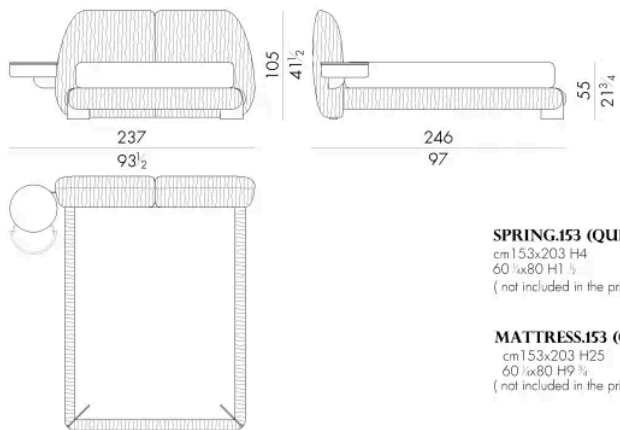

MATTRESS.153 (QUEEN SIZE)

cm 153x203 H25
60 1/2 x 80 H9 1/4
(not included in the price)

LEAF. 5153 / C / SX

Bed

237 W x 246 D x 105 H cm

SPRING.153 (QUEEN SIZE)

cm 153x203 H4
60 1/2 x 80 H1 1/2
(not included in the price)

MATTRESS.153 (QUEEN SIZE)

cm 153x203 H25
60 1/2 x 80 H9 3/4
(not included in the price)

LEAF. 5160 / C

Bed

288 W x 243 D x 105 H cm

SPRING.160

cm 160x200 H4
63x78 3/4 H1 1/2
(not included in the price)

MATTRESS.160

cm 160x200 H25
63x78 1/4 H9 3/4
(not included in the price)

LEAF. 5160 / C / DX

Bed

244 W x 243 D x 105 H cm

SPRING.160

cm 160x200 H4
63x78 3/4 H1 3/8
(not included in the price)

MATTRESS.160

cm 160x200 H25
63x78 3/4 H9 3/4
(not included in the price)

277 W x 246 D x 105 H cm

LEAF.5200/C

Bed

328 W x 243 D x 105 H cm

LEAF.5200/C/DX

Bed

284 W x 243 D x 105 H cm

LEAF.5200/C/SX