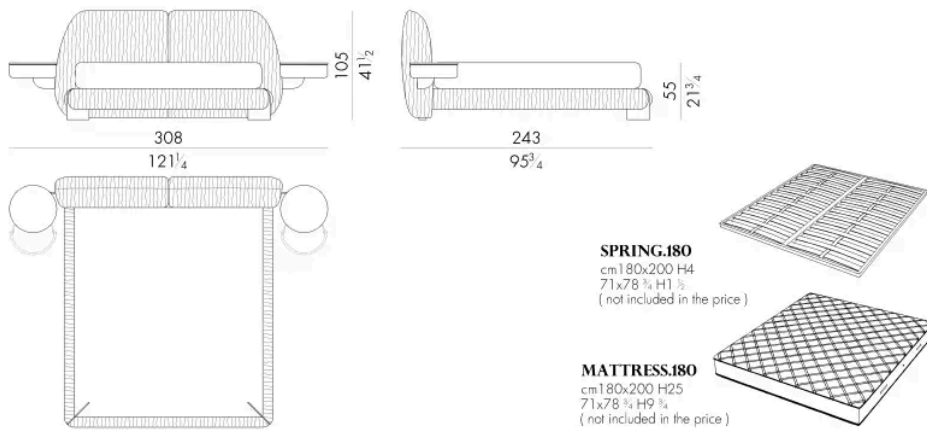

cm 160x200 H25
63x78 1/4 H9 3/4
(not included in the price)

LEAF. 5160 / C / DX

Bed

244 W x 243 D x 105 H cm

SPRING.160

cm 160x200 H4
63x78 3/4 H1 3/8
(not included in the price)

MATTRESS.160

cm 160x200 H25
63x78 3/4 H9 3/4
(not included in the price)

LEAF. 5160 / C / SX

Bed

244 W x 243 D x 105 H cm

SPRING.160

cm 160x200 H4
63x78 3/4 H1 3/8
(not included in the price)

MATTRESS.160

cm 160x200 H25
63x78 3/4 H9 3/4
(not included in the price)

LEAF . 5180 / C

Bed

308 W x 243 D x 105 H cm

LEAF . 5180 / C / DX

Bed

264 W x 243 D x 105 H cm

LEAF. 5180 / C / SX

Bed

264 W x 243 D x 105 H cm

LEAF. 5193 / C

Bed

321 W x 246 D x 105 H cm

LEAF. 5193 / C / DX

Bed

277 W x 246 D x 105 H cm

SPRING.193 (KING SIZE)
 cm 193x203 H4
 76x80 H1 1/2
 (not included in the price)

MATTRESS.193 (KING SIZE)
 cm 193x203 H25
 76x80 H9 3/4
 (not included in the price)