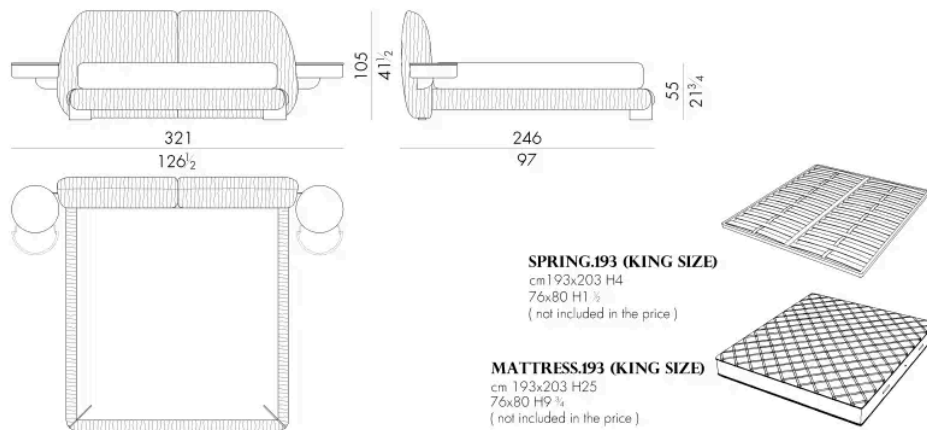

LEAF . 5180 / C

Bed

308 W x 243 D x 105 H cm

LEAF . 5180 / C / DX

Bed

264 W x 243 D x 105 H cm

LEAF. 5180 / C / SX

Bed

264 W x 243 D x 105 H cm

LEAF. 5193 / C

Bed

321 W x 246 D x 105 H cm

LEAF. 5193 / C / DX

Bed

277 W x 246 D x 105 H cm

LEAF. 5193 / C / SX

Bed

277 W x 246 D x 105 H cm

LEAF.5200/C

Bed

328 W x 243 D x 105 H cm

LEAF.5200/C/DX

Bed

284 W x 243 D x 105 H cm

LEAF.5200/C/SX

Bed

生成: 06/07/2026

284 W x 243 D x 105 H cm

SPRING.200
cm 200x200 H4
78 3/4x78 3/4 H1 1/2
(not included in the price)

MATTRESS.200
cm 200x200 H25
78 3/4x78 3/4 H9 3/4
(not included in the price)