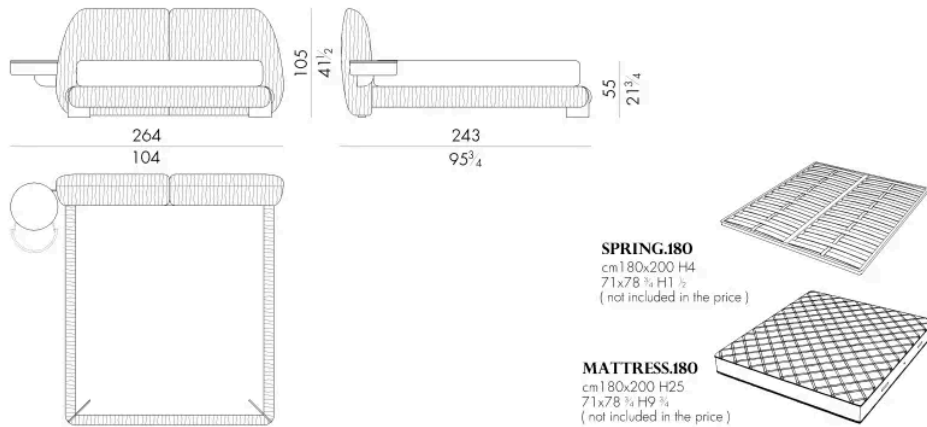

cm 160x200 H25
63x78 3/4 H9 3/4
(not included in the price)

LEAF. 5160/C/SX

Bed

244 W x 243 D x 105 H cm

SPRING.160

cm 160x200 H4
63x78 3/4 H1 3/8
(not included in the price)

MATTRESS.160

cm 160x200 H25
63x78 3/4 H9 3/4
(not included in the price)

LEAF . 5180 / C

Bed

308 W x 243 D x 105 H cm

LEAF . 5180 / C / DX

Bed

264 W x 243 D x 105 H cm

LEAF. 5180 / C / SX

Bed

264 W x 243 D x 105 H cm

LEAF. 5193 / C

Bed

321 W x 246 D x 105 H cm

LEAF. 5193 / C / DX

Bed

277 W x 246 D x 105 H cm

LEAF. 5193 / C / SX

Bed

277 W x 246 D x 105 H cm

LEAF.5200/C

Bed

328 W x 243 D x 105 H cm

LEAF.5200/C/DX

Bed

284 W x 243 D x 105 H cm