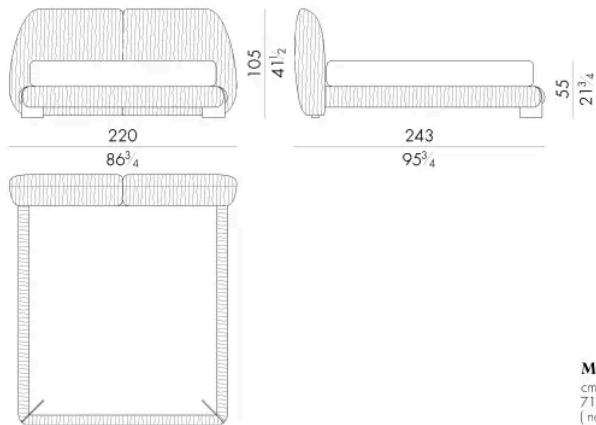

Leaf床的特点是波浪形刺绣图案覆盖整个床面，增强了床的蜿蜒曲折。支撑床架的金属细节更显独特。这款床有皮革或绗缝面料的全套软垫可供选择。

尺寸

LEAF . 5153

Bed

193 W x 246 D x 105 H cm

SPRING.153 (QUEEN SIZE)

cm 153x203 H4
60 1/2 x 80 H1 1/2
(not included in the price)

MATTRESS.153 (QUEEN SIZE)

cm 153x203 H25
60 1/2 x 80 H9 3/4
(not included in the price)

LEAF . 5160

Bed

200 W x 243 D x 105 H cm

SPRING.160

cm 160x200 H4
63x78 3/4 H1 1/2
(not included in the price)

MATTRESS.160

cm 160x200 H25
63x78 3/4 H9 3/4
(not included in the price)

LEAF . 5180

Bed

220 W x 243 D x 105 H cm

SPRING.180
cm 180x200 H4
71x78 3/4 H1 1/2
(not included in the price)

MATTRESS.180
cm 180x200 H25
71x78 3/4 H9 3/4
(not included in the price)

LEAF . 5193

Bed

233 W x 246 D x 105 H cm

SPRING.193 (KING SIZE)
cm 193x203 H4
76x80 H1 1/2
(not included in the price)

MATTRESS.193 (KING SIZE)
cm 193x203 H25
76x80 H9 3/4
(not included in the price)

LEAF.5200

Bed

生成: 06/07/2026

240 W x 243 D x 105 H cm