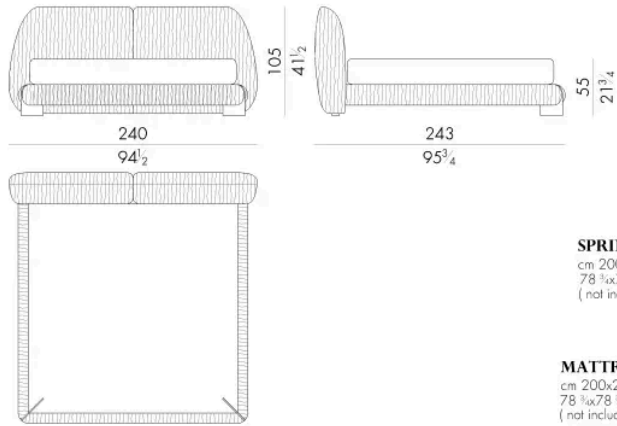

cm 153x203 H25
60 1/2 x 80 H9 3/4
(not included in the price)

LEAF . 5160

Bed

200 W x 243 D x 105 H cm

SPRING.160

cm 160x200 H4
63x78 3/4 H1 1/2
(not included in the price)

MATTRESS.160

cm 160x200 H25
63x78 3/4 H9 3/4
(not included in the price)

LEAF. 5180

Bed

220 W x 243 D x 105 H cm

SPRING.180
 cm 180x200 H4
 71x78 3/4 H1 1/2
 (not included in the price)

MATTRESS.180
 cm 180x200 H25
 71x78 3/4 H9 3/4
 (not included in the price)

LEAF. 5193

Bed

233 W x 246 D x 105 H cm

SPRING.193 (KING SIZE)
 cm 193x203 H4
 76x80 H1 1/2
 (not included in the price)

MATTRESS.193 (KING SIZE)
 cm 193x203 H25
 76x80 H9 3/4
 (not included in the price)

LEAF.5200

Bed

生成: 17/04/2026

240 W x 243 D x 105 H cm

SPRING.200
cm 200x200 H4
78 3/4x78 3/4 H1 1/2
(not included in the price)

MATTRESS.200
cm 200x200 H25
78 3/4x78 3/4 H9 3/4
(not included in the price)