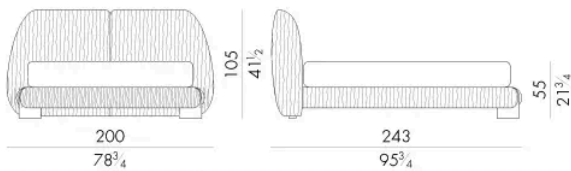

Leaf床的特点是波浪形刺绣图案覆盖整个床面，增强了床的蜿蜒曲折。支撑床架的金属细节更显独特。这款床有皮革或绗缝面料的全套软垫可供选择。

尺寸

LEAF . 5153

Bed

193 W x 246 D x 105 H cm

**SPRING.153 (QUEEN SIZE)**

cm 153x203 H4
60 1/2 x 80 H1 1/2
(not included in the price)

**MATTRESS.153 (QUEEN SIZE)**

cm 153x203 H25
60 1/2 x 80 H9 3/4
(not included in the price)

LEAF . 5160

Bed

200 W x 243 D x 105 H cm

**SPRING.160**

cm 160x200 H4
63x78 3/4 H1 1/2
(not included in the price)

**MATTRESS.160**

cm 160x200 H25
63x78 3/4 H9 3/4
(not included in the price)

LEAF . 5180

Bed

220 W x 243 D x 105 H cm

SPRING.180
 cm 180x200 H4
 71x78 3/4 H1 1/2
 (not included in the price)

MATTRESS.180
 cm 180x200 H25
 71x78 3/4 H9 3/4
 (not included in the price)

LEAF . 5193

Bed

233 W x 246 D x 105 H cm

SPRING.193 (KING SIZE)
 cm 193x203 H4
 76x80 H1 1/2
 (not included in the price)

MATTRESS.193 (KING SIZE)
 cm 193x203 H25
 76x80 H9 3/4
 (not included in the price)

LEAF.5200

Bed

生成: 15/06/2026

240 W x 243 D x 105 H cm