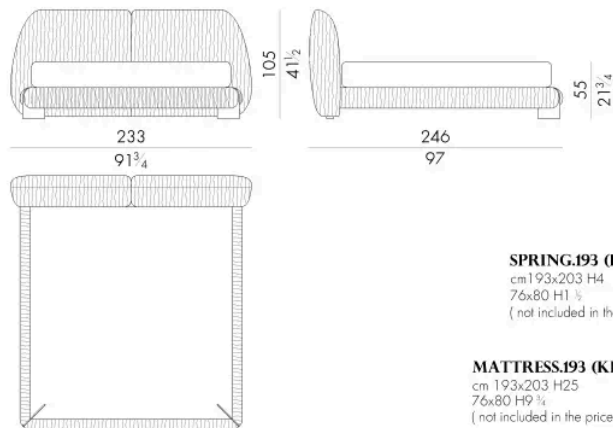

cm 153x203 H25
60 1/2 x 80 H9 3/4
(not included in the price)

LEAF . 5160

Bed

200 W x 243 D x 105 H cm

SPRING.160

cm 160x200 H4
63x78 3/4 H1 1/2
(not included in the price)

MATTRESS.160

cm 160x200 H25
63x78 3/4 H9 3/4
(not included in the price)

LEAF . 5180

Bed

220 W x 243 D x 105 H cm

SPRING.180
cm 180x200 H4
71x78 3/4 H1 1/2
(not included in the price)

MATTRESS.180
cm 180x200 H25
71x78 3/4 H9 3/4
(not included in the price)

LEAF . 5193

Bed

233 W x 246 D x 105 H cm

SPRING.193 (KING SIZE)
cm 193x203 H4
76x80 H1 1/2
(not included in the price)

MATTRESS.193 (KING SIZE)
cm 193x203 H25
76x80 H9 3/4
(not included in the price)

LEAF.5200

Bed

生成: 06/07/2026

240 W x 243 D x 105 H cm

SPRING.200
cm 200x200 H4
78 3/4x78 3/4 H1 1/2
(not included in the price)

MATTRESS.200
cm 200x200 H25
78 3/4x78 3/4 H9 3/4
(not included in the price)