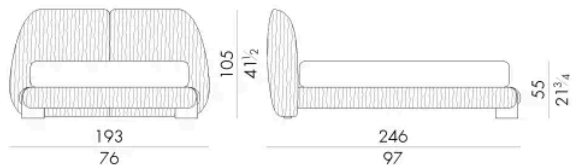

Leaf床的特点是波浪形刺绣图案覆盖整个床面，增强了床的蜿蜒曲折。支撑床架的金属细节更显独特。这款床有皮革或绗缝面料的全套软垫可供选择。

尺寸

LEAF . 5153

Bed

193 W x 246 D x 105 H cm

SPRING.153 (QUEEN SIZE)

cm 153x203 H4
60 1/2 x 80 H1 1/2
(not included in the price)

MATTRESS.153 (QUEEN SIZE)

cm 153x203 H25
60 1/2 x 80 H9 3/4
(not included in the price)

LEAF . 5160

Bed

200 W x 243 D x 105 H cm

SPRING.160

cm 160x200 H4
63x78 3/4 H1 1/2
(not included in the price)

MATTRESS.160

cm 160x200 H25
63x78 3/4 H9 3/4
(not included in the price)

LEAF. 5180

Bed

220 W x 243 D x 105 H cm

SPRING.180
 cm 180x200 H4
 71x78 3/4 H1 1/2
 (not included in the price)

MATTRESS.180
 cm 180x200 H25
 71x78 3/4 H9 3/4
 (not included in the price)

LEAF. 5193

Bed

233 W x 246 D x 105 H cm

SPRING.193 (KING SIZE)
 cm 193x203 H4
 76x80 H1 1/2
 (not included in the price)

MATTRESS.193 (KING SIZE)
 cm 193x203 H25
 76x80 H9 3/4
 (not included in the price)

LEAF.5200

Bed

生成: 17/04/2026

240 W x 243 D x 105 H cm