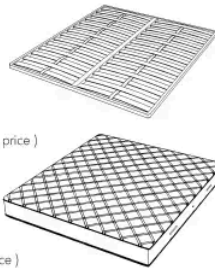

cm 153x203 H25
60 1/2 x 80 H9 3/4
(not included in the price)

LEAF . 5160

Bed

200 W x 243 D x 105 H cm

SPRING.160

cm 160x200 H4
63x78 3/4 H1 1/2
(not included in the price)

MATTRESS.160

cm 160x200 H25
63x78 3/4 H9 3/4
(not included in the price)

LEAF. 5180

Bed

220 W x 243 D x 105 H cm

SPRING.180
 cm 180x200 H4
 71x78 3/4 H1 1/2
 (not included in the price)

MATTRESS.180
 cm 180x200 H25
 71x78 3/4 H9 3/4
 (not included in the price)

LEAF. 5193

Bed

233 W x 246 D x 105 H cm

SPRING.193 (KING SIZE)
 cm 193x203 H4
 76x80 H1 1/2
 (not included in the price)

MATTRESS.193 (KING SIZE)
 cm 193x203 H25
 76x80 H9 3/4
 (not included in the price)

LEAF.5200

Bed

生成: 17/04/2026

240 W x 243 D x 105 H cm

SPRING.200
cm 200x200 H4
78 3/4x78 3/4 H1 1/2
(not included in the price)

MATTRESS.200
cm 200x200 H25
78 3/4x78 3/4 H9 3/4
(not included in the price)