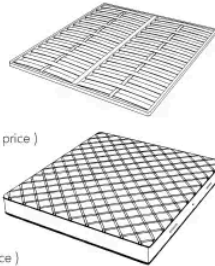

cm 153x203 H25
60 1/2 x 80 H9 3/4
(not included in the price)

LEAF . 5160

Bed

200 W x 243 D x 105 H cm

**SPRING.160**

cm 160x200 H4
63x78 3/4 H1 1/2
(not included in the price)

**MATTRESS.160**

cm 160x200 H25
63x78 3/4 H9 3/4
(not included in the price)

LEAF . 5180

Bed

220 W x 243 D x 105 H cm

SPRING.180
 cm 180x200 H4
 71x78 3/4 H1 1/2
 (not included in the price)

MATTRESS.180
 cm 180x200 H25
 71x78 3/4 H9 3/4
 (not included in the price)

LEAF . 5193

Bed

233 W x 246 D x 105 H cm

SPRING.193 (KING SIZE)
 cm 193x203 H4
 76x80 H1 1/2
 (not included in the price)

MATTRESS.193 (KING SIZE)
 cm 193x203 H25
 76x80 H9 3/4
 (not included in the price)

LEAF.5200

Bed

生成: 15/06/2026

240 W x 243 D x 105 H cm

SPRING.200

cm 200x200 H4
78 3/4 x 78 3/4 H1 1/2
(not included in the price)

MATTRESS.200

cm 200x200 H25
78 3/4 x 78 3/4 H9 3/4
(not included in the price)