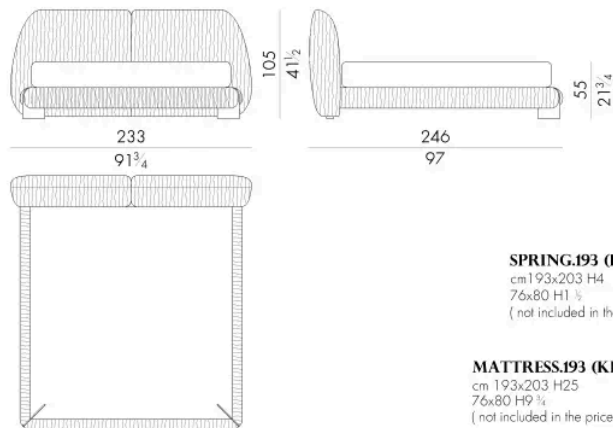

cm 153x203 H25
60 1/2 x 80 H9 3/4
(not included in the price)

LEAF . 5160

Bed

200 W x 243 D x 105 H cm

SPRING.160

cm 160x200 H4
63x78 3/4 H1 1/2
(not included in the price)

MATTRESS.160

cm 160x200 H25
63x78 3/4 H9 3/4
(not included in the price)

LEAF. 5180

Bed

220 W x 243 D x 105 H cm

SPRING.180
 cm 180x200 H4
 71x78 3/4 H1 1/2
 (not included in the price)

MATTRESS.180
 cm 180x200 H25
 71x78 3/4 H9 3/4
 (not included in the price)

LEAF. 5193

Bed

233 W x 246 D x 105 H cm

SPRING.193 (KING SIZE)
 cm 193x203 H4
 76x80 H1 1/2
 (not included in the price)

MATTRESS.193 (KING SIZE)
 cm 193x203 H25
 76x80 H9 3/4
 (not included in the price)

LEAF.5200

Bed

生成: 17/04/2026

240 W x 243 D x 105 H cm

SPRING.200
cm 200x200 H4
78 3/4x78 3/4 H1 1/2
(not included in the price)

MATTRESS.200
cm 200x200 H25
78 3/4x78 3/4 H9 3/4
(not included in the price)