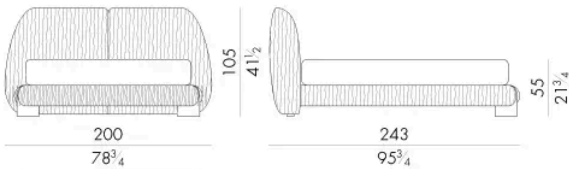

# 尺寸

### SPRING.153 (QUEEN SIZE)

cm 153x203 H4  
60 1/2 x 80 H1 1/2  
(not included in the price)

### MATTRESS.153 (QUEEN SIZE)

cm 153x203 H25  
60 1/2 x 80 H9 3/4  
(not included in the price)

## LEAF . 5160

Bed

200 W x 243 D x 105 H cm