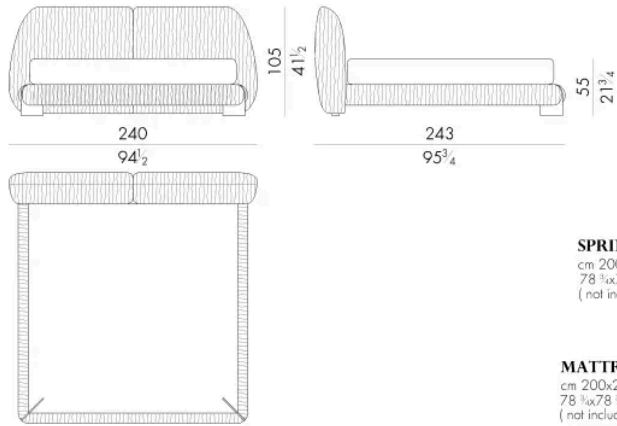

# 尺寸

### MATTRESS.160

cm 160x200 H25  
63x78 3/4 H9 3/4  
(not included in the price)

**LEAF. 5180**

Bed

220 W x 243 D x 105 H cm

**SPRING.180**  
cm 180x200 H4  
71x78 3/4 H1 1/2  
(not included in the price)

**MATTRESS.180**  
cm 180x200 H25  
71x78 3/4 H9 3/4  
(not included in the price)

**LEAF. 5193**

Bed

233 W x 246 D x 105 H cm

**SPRING.193 (KING SIZE)**  
cm 193x203 H4  
76x80 H1 1/2  
(not included in the price)

**MATTRESS.193 (KING SIZE)**  
cm 193x203 H25  
76x80 H9 3/4  
(not included in the price)

**LEAF.5200**

Bed

生成: 19/04/2026

240 W x 243 D x 105 H cm

**SPRING.200**  
cm 200x200 H4  
78 3/4x78 3/4 H1 1/2  
( not included in the price )

**MATTRESS.200**  
cm 200x200 H25  
78 3/4x78 3/4 H9 3/4  
( not included in the price )