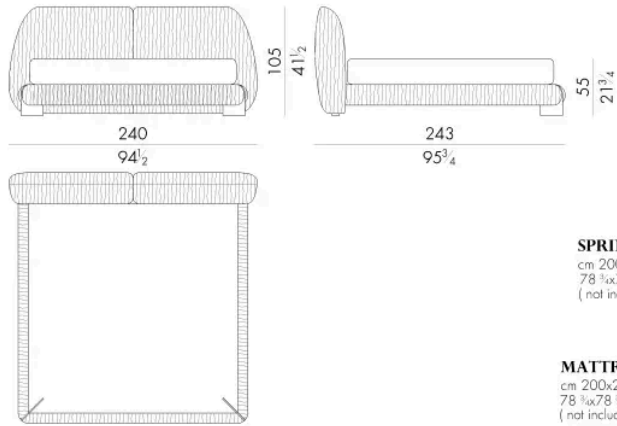

cm 153x203 H25
60 1/2 x 80 H9 3/4
(not included in the price)

LEAF . 5160

Bed

200 W x 243 D x 105 H cm

SPRING.160

cm 160x200 H4
63x78 3/4 H1 1/2
(not included in the price)

MATTRESS.160

cm 160x200 H25
63x78 3/4 H9 3/4
(not included in the price)

LEAF . 5180

Bed

220 W x 243 D x 105 H cm

SPRING.180
cm 180x200 H4
71x78 3/4 H1 1/2
(not included in the price)

MATTRESS.180
cm 180x200 H25
71x78 3/4 H9 3/4
(not included in the price)

LEAF . 5193

Bed

233 W x 246 D x 105 H cm

SPRING.193 (KING SIZE)
cm 193x203 H4
76x80 H1 1/2
(not included in the price)

MATTRESS.193 (KING SIZE)
cm 193x203 H25
76x80 H9 3/4
(not included in the price)

LEAF.5200

Bed

生成: 06/07/2026

240 W x 243 D x 105 H cm

SPRING.200
cm 200x200 H4
78 3/4x78 3/4 H1 1/2
(not included in the price)

MATTRESS.200
cm 200x200 H25
78 3/4x78 3/4 H9 3/4
(not included in the price)