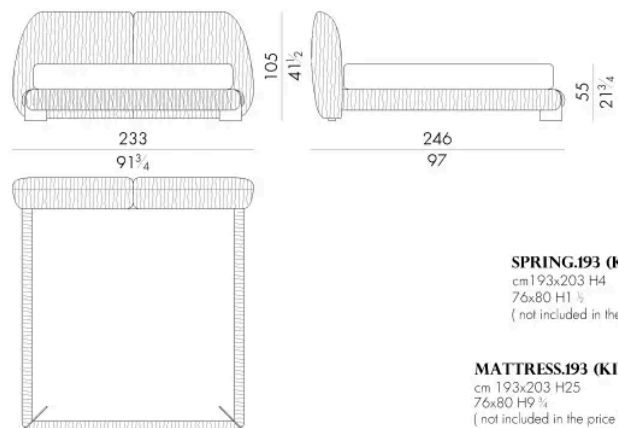

# 尺寸

### MATTRESS.160

cm 160x200 H25  
63x78 3/4 H9 3/4  
(not included in the price)

**LEAF. 5180**

Bed

220 W x 243 D x 105 H cm

**SPRING.180**  
cm 180x200 H4  
71x78 3/4 H1 1/2  
(not included in the price)

**MATTRESS.180**  
cm 180x200 H25  
71x78 3/4 H9 3/4  
(not included in the price)

**LEAF. 5193**

Bed

233 W x 246 D x 105 H cm

**SPRING.193 (KING SIZE)**  
cm 193x203 H4  
76x80 H1 1/2  
(not included in the price)

**MATTRESS.193 (KING SIZE)**  
cm 193x203 H25  
76x80 H9 3/4  
(not included in the price)

**LEAF.5200**

Bed

生成: 19/04/2026

240 W x 243 D x 105 H cm

**SPRING.200**  
cm 200x200 H4  
78 3/4x78 3/4 H1 1/2  
( not included in the price )

**MATTRESS.200**  
cm 200x200 H25  
78 3/4x78 3/4 H9 3/4  
( not included in the price )