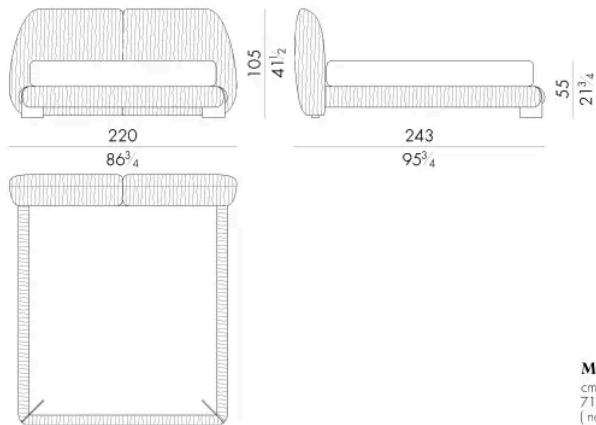

Leaf床的特点是波浪形刺绣图案覆盖整个床面，增强了床的蜿蜒曲折。支撑床架的金属细节更显独特。这款床有皮革或绗缝面料的全套软垫可供选择。

尺寸

LEAF . 5153

Bed

193 W x 246 D x 105 H cm

SPRING.153 (QUEEN SIZE)

cm 153x203 H4
60 1/2 x 80 H1 1/2
(not included in the price)

MATTRESS.153 (QUEEN SIZE)

cm 153x203 H25
60 1/2 x 80 H9 3/4
(not included in the price)

LEAF . 5160

Bed

200 W x 243 D x 105 H cm

SPRING.160

cm 160x200 H4
63x78 3/4 H1 1/2
(not included in the price)

MATTRESS.160

cm 160x200 H25
63x78 3/4 H9 3/4
(not included in the price)

LEAF. 5180

Bed

220 W x 243 D x 105 H cm

SPRING.180
 cm 180x200 H4
 71x78 3/4 H1 1/2
 (not included in the price)

MATTRESS.180
 cm 180x200 H25
 71x78 3/4 H9 3/4
 (not included in the price)

LEAF. 5193

Bed

233 W x 246 D x 105 H cm

SPRING.193 (KING SIZE)
 cm 193x203 H4
 76x80 H1 1/2
 (not included in the price)

MATTRESS.193 (KING SIZE)
 cm 193x203 H25
 76x80 H9 3/4
 (not included in the price)

LEAF.5200

Bed

生成: 17/04/2026

240 W x 243 D x 105 H cm