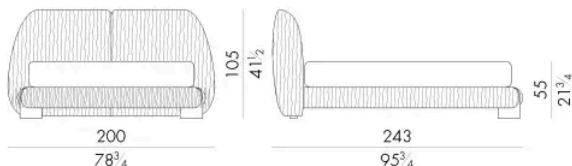

Leaf床的特点是波浪形刺绣图案覆盖整个床面，增强了床的蜿蜒曲折。支撑床架的金属细节更显独特。这款床有皮革或绗缝面料的全套软垫可供选择。

尺寸

LEAF . 5153

Bed

193 W x 246 D x 105 H cm

SPRING.153 (QUEEN SIZE)

cm 153x203 H4
60 1/2 x 80 H1 1/2
(not included in the price)

MATTRESS.153 (QUEEN SIZE)

cm 153x203 H25
60 1/2 x 80 H9 3/4
(not included in the price)

LEAF . 5160

Bed

200 W x 243 D x 105 H cm

SPRING.160

cm 160x200 H4
63x78 3/4 H1 1/2
(not included in the price)

MATTRESS.160

cm 160x200 H25
63x78 3/4 H9 3/4
(not included in the price)

LEAF. 5180

Bed

220 W x 243 D x 105 H cm

SPRING.180
 cm 180x200 H4
 71x78 3/4 H1 1/2
 (not included in the price)

MATTRESS.180
 cm 180x200 H25
 71x78 3/4 H9 3/4
 (not included in the price)

LEAF. 5193

Bed

233 W x 246 D x 105 H cm

SPRING.193 (KING SIZE)
 cm 193x203 H4
 76x80 H1 1/2
 (not included in the price)

MATTRESS.193 (KING SIZE)
 cm 193x203 H25
 76x80 H9 3/4
 (not included in the price)

LEAF.5200

Bed

生成: 17/04/2026

240 W x 243 D x 105 H cm