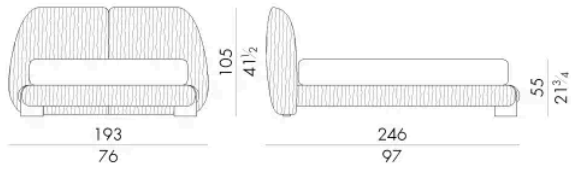

Leaf床的特点是波浪形刺绣图案覆盖整个床面，增强了床的蜿蜒曲折。支撑床架的金属细节更显独特。这款床有皮革或绗缝面料的全套软垫可供选择。

尺寸

LEAF . 5153

Bed

193 W x 246 D x 105 H cm

**SPRING.153 (QUEEN SIZE)**

cm 153x203 H4
60 1/2 x 80 H1 1/2
(not included in the price)

**MATTRESS.153 (QUEEN SIZE)**

cm 153x203 H25
60 1/2 x 80 H9 3/4
(not included in the price)

LEAF . 5160

Bed

200 W x 243 D x 105 H cm

**SPRING.160**

cm 160x200 H4
63x78 3/4 H1 1/2
(not included in the price)

**MATTRESS.160**

cm 160x200 H25
63x78 3/4 H9 3/4
(not included in the price)

LEAF . 5180

Bed

220 W x 243 D x 105 H cm

SPRING.180
 cm 180x200 H4
 71x78 3/4 H1 1/2
 (not included in the price)

MATTRESS.180
 cm 180x200 H25
 71x78 3/4 H9 3/4
 (not included in the price)

LEAF . 5193

Bed

233 W x 246 D x 105 H cm

SPRING.193 (KING SIZE)
 cm 193x203 H4
 76x80 H1 1/2
 (not included in the price)

MATTRESS.193 (KING SIZE)
 cm 193x203 H25
 76x80 H9 3/4
 (not included in the price)

LEAF.5200

Bed

生成: 15/06/2026

240 W x 243 D x 105 H cm