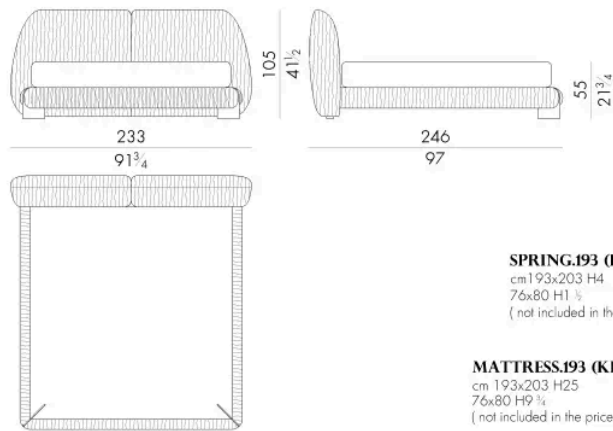

cm 153x203 H25
60 1/2 x 80 H9 3/4
(not included in the price)

LEAF . 5160

Bed

200 W x 243 D x 105 H cm

**SPRING.160**

cm 160x200 H4
63x78 3/4 H1 1/2
(not included in the price)

**MATTRESS.160**

cm 160x200 H25
63x78 3/4 H9 3/4
(not included in the price)

LEAF . 5180

Bed

220 W x 243 D x 105 H cm

SPRING.180
 cm 180x200 H4
 71x78 3/4 H1 1/2
 (not included in the price)

MATTRESS.180
 cm 180x200 H25
 71x78 3/4 H9 3/4
 (not included in the price)

LEAF . 5193

Bed

233 W x 246 D x 105 H cm

SPRING.193 (KING SIZE)
 cm 193x203 H4
 76x80 H1 1/2
 (not included in the price)

MATTRESS.193 (KING SIZE)
 cm 193x203 H25
 76x80 H9 3/4
 (not included in the price)

LEAF.5200

Bed

生成: 15/06/2026

240 W x 243 D x 105 H cm

SPRING.200

cm 200x200 H4
78 3/4 x 78 3/4 H1 1/2
(not included in the price)

MATTRESS.200

cm 200x200 H25
78 3/4 x 78 3/4 H9 3/4
(not included in the price)