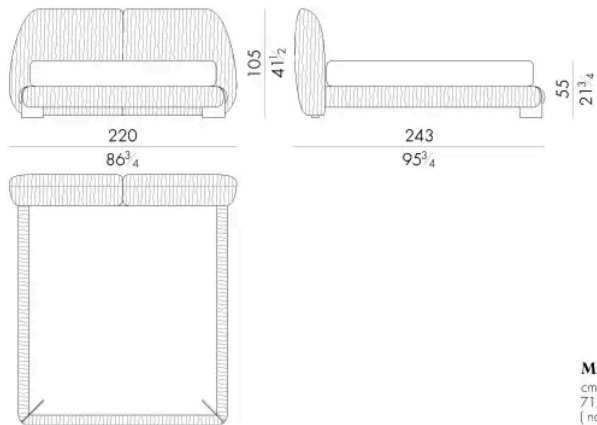

Leaf床的特点是波浪形刺绣图案覆盖整个床面，增强了床的蜿蜒曲折。支撑床架的金属细节更显独特。这款床有皮革或绗缝面料的全套软垫可供选择。

尺寸

LEAF . 5153

Bed

193 W x 246 D x 105 H cm

**SPRING.153 (QUEEN SIZE)**

cm 153x203 H4
60 1/2 x 80 H1 1/2
(not included in the price)

**MATTRESS.153 (QUEEN SIZE)**

cm 153x203 H25
60 1/2 x 80 H9 3/4
(not included in the price)

LEAF . 5160

Bed

200 W x 243 D x 105 H cm

**SPRING.160**

cm 160x200 H4
63x78 3/4 H1 1/2
(not included in the price)

**MATTRESS.160**

cm 160x200 H25
63x78 3/4 H9 3/4
(not included in the price)

LEAF . 5180

Bed

220 W x 243 D x 105 H cm

SPRING.180
 cm 180x200 H4
 71x78 3/4 H1 1/2
 (not included in the price)

MATTRESS.180
 cm 180x200 H25
 71x78 3/4 H9 3/4
 (not included in the price)

LEAF . 5193

Bed

233 W x 246 D x 105 H cm

SPRING.193 (KING SIZE)
 cm 193x203 H4
 76x80 H1 1/2
 (not included in the price)

MATTRESS.193 (KING SIZE)
 cm 193x203 H25
 76x80 H9 3/4
 (not included in the price)

LEAF.5200

Bed

生成: 15/06/2026

240 W x 243 D x 105 H cm