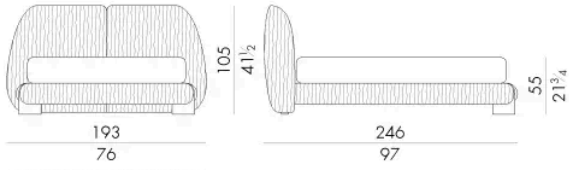

# 尺寸

## LEAF . 5153

Bed

193 W x 246 D x 105 H cm

### SPRING.153 (QUEEN SIZE)

cm 153x203 H4  
60 1/2 x 80 H1 1/2  
(not included in the price)

## LEAF . 5160

Bed

200 W x 243 D x 105 H cm