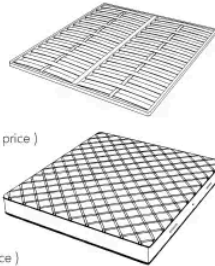

cm 153x203 H25
60 1/2 x 80 H9 3/4
(not included in the price)

LEAF . 5160

Bed

200 W x 243 D x 105 H cm

SPRING.160

cm 160x200 H4
63x78 3/4 H1 1/2
(not included in the price)

MATTRESS.160

cm 160x200 H25
63x78 3/4 H9 3/4
(not included in the price)

LEAF . 5180

Bed

220 W x 243 D x 105 H cm

SPRING.180
cm 180x200 H4
71x78 3/4 H1 1/2
(not included in the price)

MATTRESS.180
cm 180x200 H25
71x78 3/4 H9 3/4
(not included in the price)

LEAF . 5193

Bed

233 W x 246 D x 105 H cm

SPRING.193 (KING SIZE)
cm 193x203 H4
76x80 H1 1/2
(not included in the price)

MATTRESS.193 (KING SIZE)
cm 193x203 H25
76x80 H9 3/4
(not included in the price)

LEAF.5200

Bed

生成: 06/07/2026

240 W x 243 D x 105 H cm

SPRING.200
cm 200x200 H4
78 3/4x78 3/4 H1 1/2
(not included in the price)

MATTRESS.200
cm 200x200 H25
78 3/4x78 3/4 H9 3/4
(not included in the price)