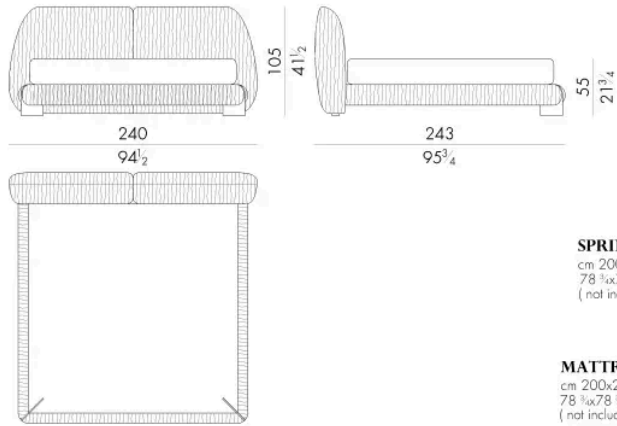

cm 153x203 H25
60 1/2 x 80 H9 3/4
(not included in the price)

LEAF . 5160

Bed

200 W x 243 D x 105 H cm

**SPRING.160**

cm 160x200 H4
63x78 3/4 H1 1/2
(not included in the price)

**MATTRESS.160**

cm 160x200 H25
63x78 3/4 H9 3/4
(not included in the price)

LEAF . 5180

Bed

220 W x 243 D x 105 H cm

SPRING.180
 cm 180x200 H4
 71x78 3/4 H1 1/2
 (not included in the price)

MATTRESS.180
 cm 180x200 H25
 71x78 3/4 H9 3/4
 (not included in the price)

LEAF . 5193

Bed

233 W x 246 D x 105 H cm

SPRING.193 (KING SIZE)
 cm 193x203 H4
 76x80 H1 1/2
 (not included in the price)

MATTRESS.193 (KING SIZE)
 cm 193x203 H25
 76x80 H9 3/4
 (not included in the price)

LEAF.5200

Bed

生成: 15/06/2026

240 W x 243 D x 105 H cm

SPRING.200

cm 200x200 H4
78 3/4 x 78 3/4 H1 1/2
(not included in the price)

MATTRESS.200

cm 200x200 H25
78 3/4 x 78 3/4 H9 3/4
(not included in the price)