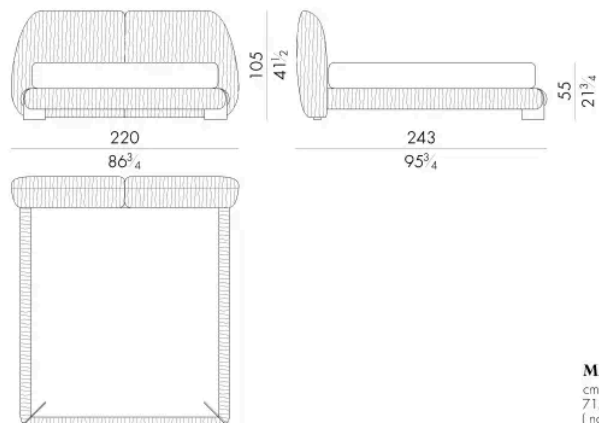

# 尺寸

### SPRING.160

cm 160x200 H4  
63x78 3/4 H1 1/2  
(not included in the price)

### MATTRESS.160

cm 160x200 H25  
63x78 3/4 H9 3/4  
(not included in the price)

**LEAF. 5180**

Bed

220 W x 243 D x 105 H cm

**SPRING.180**  
cm 180x200 H4  
71x78 3/4 H1 1/2  
(not included in the price)

**MATTRESS.180**  
cm 180x200 H25  
71x78 3/4 H9 3/4  
(not included in the price)

**LEAF. 5193**

Bed

233 W x 246 D x 105 H cm

**SPRING.193 (KING SIZE)**  
cm 193x203 H4  
76x80 H1 1/2  
(not included in the price)

**MATTRESS.193 (KING SIZE)**  
cm 193x203 H25  
76x80 H9 3/4  
(not included in the price)