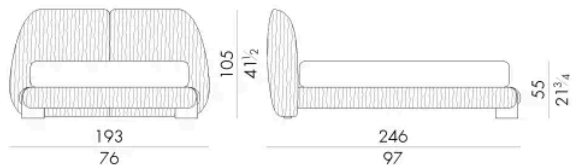

Leaf床的特点是波浪形刺绣图案覆盖整个床面，增强了床的蜿蜒曲折。支撑床架的金属细节更显独特。这款床有皮革或绗缝面料的全套软垫可供选择。

尺寸

LEAF . 5153

Bed

193 W x 246 D x 105 H cm

SPRING.153 (QUEEN SIZE)

cm 153x203 H4
60 1/2 x 80 H1 1/2
(not included in the price)

MATTRESS.153 (QUEEN SIZE)

cm 153x203 H25
60 1/2 x 80 H9 3/4
(not included in the price)

LEAF . 5160

Bed

200 W x 243 D x 105 H cm

SPRING.160

cm 160x200 H4
63x78 3/4 H1 1/2
(not included in the price)

MATTRESS.160

cm 160x200 H25
63x78 3/4 H9 3/4
(not included in the price)

LEAF . 5180

Bed

220 W x 243 D x 105 H cm

SPRING.180
cm 180x200 H4
71x78 3/4 H1 1/2
(not included in the price)

MATTRESS.180
cm 180x200 H25
71x78 3/4 H9 3/4
(not included in the price)

LEAF . 5193

Bed

233 W x 246 D x 105 H cm

SPRING.193 (KING SIZE)
cm 193x203 H4
76x80 H1 1/2
(not included in the price)

MATTRESS.193 (KING SIZE)
cm 193x203 H25
76x80 H9 3/4
(not included in the price)

LEAF.5200

Bed

生成: 06/07/2026

240 W x 243 D x 105 H cm