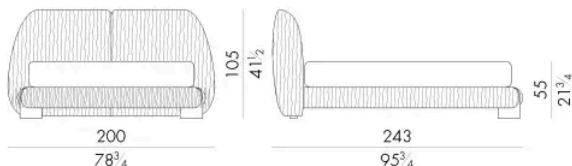

Leaf床的特点是波浪形刺绣图案覆盖整个床面，增强了床的蜿蜒曲折。支撑床架的金属细节更显独特。这款床有皮革或绗缝面料的全套软垫可供选择。

尺寸

LEAF . 5153

Bed

193 W x 246 D x 105 H cm

SPRING.153 (QUEEN SIZE)

cm 153x203 H4
60 1/2 x 80 H1 1/2
(not included in the price)

MATTRESS.153 (QUEEN SIZE)

cm 153x203 H25
60 1/2 x 80 H9 3/4
(not included in the price)

LEAF . 5160

Bed

200 W x 243 D x 105 H cm

SPRING.160

cm 160x200 H4
63x78 3/4 H1 1/2
(not included in the price)

MATTRESS.160

cm 160x200 H25
63x78 3/4 H9 3/4
(not included in the price)

LEAF . 5180

Bed

220 W x 243 D x 105 H cm

SPRING.180
cm 180x200 H4
71x78 3/4 H1 1/2
(not included in the price)

MATTRESS.180
cm 180x200 H25
71x78 3/4 H9 3/4
(not included in the price)

LEAF . 5193

Bed

233 W x 246 D x 105 H cm

SPRING.193 (KING SIZE)
cm 193x203 H4
76x80 H1 1/2
(not included in the price)

MATTRESS.193 (KING SIZE)
cm 193x203 H25
76x80 H9 3/4
(not included in the price)

LEAF.5200

Bed

生成: 06/07/2026

240 W x 243 D x 105 H cm