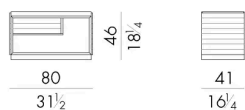

Night table

80 W x 41 D x 46 H cm

LED lighting inside

MORFEO . 9300 / PE / SX

Night table

80 W x 41 D x 46 H cm

LED lighting inside

MORFEO . 9300 / S / PE

Night table

55 W x 41 D x 46 H cm

LED lighting inside