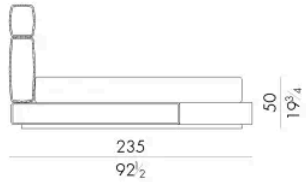

HUG. 5160 / TR

Bed

210 W x 235 D x 120 H cm