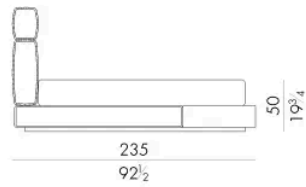

HUG. 5180/TR

Bed

230 W x 235 D x 120 H cm