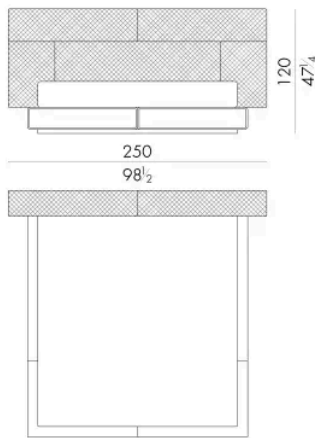

cm 153x203 H25
60 1/2 x 80 H9 3/4
(not included in the price)

HUG. 5160 / TR

Bed

210 W x 235 D x 120 H cm

SPRING.160

cm 160x200 H4
63x78 3/4 H1 1/2
(not included in the price)

MATTRESS.160

cm 160x200 H25
63x78 3/4 H9 3/4
(not included in the price)

HUG. 5180/TR

Bed

230 W x 235 D x 120 H cm

SPRING.180
cm 180x200 H4
71x78 3/4 H1 1/2
(not included in the price)

MATTRESS.180
cm 180x200 H25
71x78 3/4 H9 3/4
(not included in the price)

HUG. 5193/TR

Bed

250 W x 238 D x 120 H cm

SPRING.193 (KING SIZE)
cm 193x203 H4
76x80 H1 1/2
(not included in the price)

MATTRESS.193 (KING SIZE)
cm 193x203 H25
76x80 H9 3/4
(not included in the price)

250 W x 235 D x 120 H cm

SPRING.200

cm 200x200 H4
78 1/2 x 78 1/2 H1 1/2
(not included in the price)

MATTRESS.200

cm 200x200 H25
78 1/2 x 78 1/2 H9 3/4
(not included in the price)