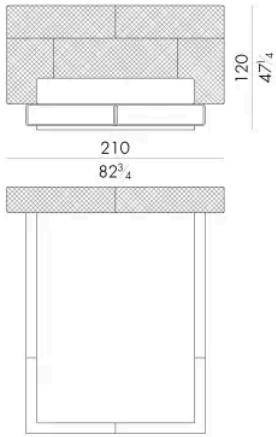

# 尺寸

## HUG. 5153 / TR

Bed

210 W x 238 D x 120 H cm

### SPRING.153 (QUEEN SIZE)

cm 153x203 H4  
60 1/2 x 80 H1 1/2  
(not included in the price)

cm 200x200 H25  
78 1/2 x 78 1/2 H9 3/4  
( not included in the price )