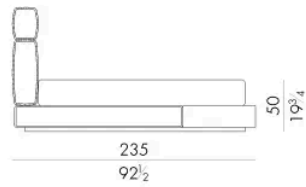

# 尺寸

### MATTRESS.160

cm 160x200 H25  
63x78 3/4 H9 3/4  
(not included in the price)

**HUG. 5180/TR**

Bed

230 W x 235 D x 120 H cm

**SPRING.180**  
cm 180x200 H4  
71x78 3/4 H1 1/2  
(not included in the price)

**MATTRESS.180**  
cm 180x200 H25  
71x78 3/4 H9 3/4  
(not included in the price)

**HUG. 5193/TR**

Bed

250 W x 238 D x 120 H cm

**SPRING.193 (KING SIZE)**  
cm 193x203 H4  
76x80 H1 1/2  
(not included in the price)

**MATTRESS.193 (KING SIZE)**  
cm 193x203 H25  
76x80 H9 3/4  
(not included in the price)

250 W x 235 D x 120 H cm

**SPRING.200**

cm 200x200 H4  
78 1/2 x 78 1/2 H1 1/2  
( not included in the price )

**MATTRESS.200**