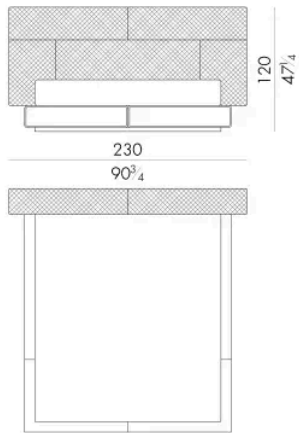

# 尺寸

### MATTRESS.160

cm 160x200 H25  
63x78 3/4 H9 3/4  
(not included in the price)

**HUG. 5180/TR**

Bed

230 W x 235 D x 120 H cm

**SPRING.180**  
cm 180x200 H4  
71x78 3/4 H1 1/2  
(not included in the price)

**MATTRESS.180**  
cm 180x200 H25  
71x78 3/4 H9 3/4  
(not included in the price)

**HUG. 5193/TR**

Bed

250 W x 238 D x 120 H cm

**SPRING.193 (KING SIZE)**  
cm 193x203 H4  
76x80 H1 1/2  
(not included in the price)

cm 200x200 H25  
78 1/2 x 78 1/2 H9 3/4  
( not included in the price )