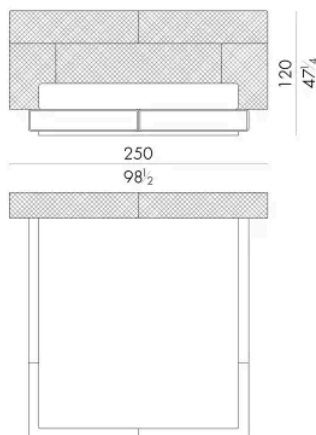

cm 153x203 H25
60 1/2 x 80 H9 3/4
(not included in the price)

HUG. 5160 / TR

Bed

210 W x 235 D x 120 H cm

SPRING.160

cm 160x200 H4
63x78 3/4 H1 1/2
(not included in the price)

MATTRESS.160

cm 160x200 H25
63x78 3/4 H9 3/4
(not included in the price)

HUG. 5180/TR

Bed

230 W x 235 D x 120 H cm

SPRING.180
cm 180x200 H4
71x78 3/4 H1 1/2
(not included in the price)

MATTRESS.180
cm 180x200 H25
71x78 3/4 H9 3/4
(not included in the price)

HUG. 5193/TR

Bed

250 W x 238 D x 120 H cm

SPRING.193 (KING SIZE)
cm 193x203 H4
76x80 H1 1/2
(not included in the price)

MATTRESS.193 (KING SIZE)
cm 193x203 H25
76x80 H9 3/4
(not included in the price)

250 W x 235 D x 120 H cm

SPRING.200

cm 200x200 H4
78 1/2 x 78 1/2 H1 1/2
(not included in the price)

MATTRESS.200

cm 200x200 H25
78 1/2 x 78 1/2 H9 3/4
(not included in the price)