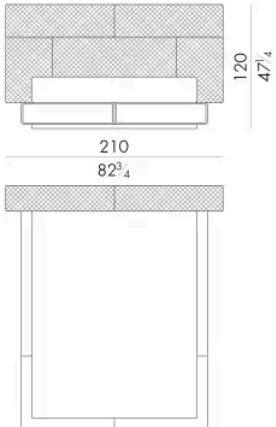

HUG. 5160 / TR

Bed

210 W x 235 D x 120 H cm