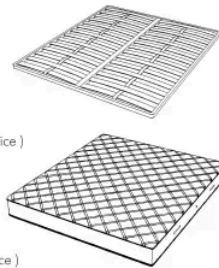

MATTRESS.160

cm 160x200 H25
63x78 3/4 H9 3/4
(not included in the price)