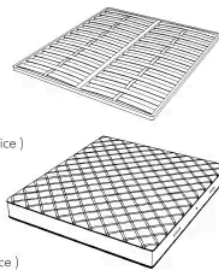

“HUG”床组的最大特点是床头板由柔软的三维菱形绗缝装饰，凸显了极致的手工缝纫技巧。它可以皮革或布艺进行软包。

尺寸

HUG. 5153 / TR

Bed

210 W x 238 D x 120 H cm

SPRING.153 (QUEEN SIZE)

cm 153x203 H4
60 1/2 x 80 H1 1/2
(not included in the price)

MATTRESS.153 (QUEEN SIZE)

cm 153x203 H25
60 1/2 x 80 H9 3/4
(not included in the price)

HUG. 5160 / TR

Bed

210 W x 235 D x 120 H cm

SPRING.160

cm 160x200 H4
63x78 3/4 H1 1/2
(not included in the price)

MATTRESS.160

cm 160x200 H25
63x78 3/4 H9 3/4
(not included in the price)

HUG. 5180/TR

Bed

230 W x 235 D x 120 H cm

SPRING.180
cm 180x200 H4
71x78 3/4 H1 1/2
(not included in the price)

MATTRESS.180
cm 180x200 H25
71x78 3/4 H9 3/4
(not included in the price)

HUG. 5193/TR

Bed

250 W x 238 D x 120 H cm

SPRING.193 (KING SIZE)
cm 193x203 H4
76x80 H1 1/2
(not included in the price)

MATTRESS.193 (KING SIZE)
cm 193x203 H25
76x80 H9 3/4
(not included in the price)

250 W x 235 D x 120 H cm

SPRING.200

cm 200x200 H4
78 1/2 x 78 1/2 H1 1/2
(not included in the price)