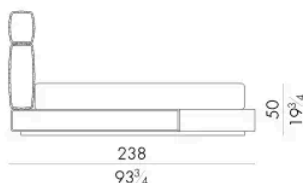

cm 153x203 H25
60 1/2 x 80 H9 3/4
(not included in the price)

HUG. 5160 / TR

Bed

210 W x 235 D x 120 H cm

SPRING.160

cm 160x200 H4
63x78 3/4 H1 1/2
(not included in the price)

MATTRESS.160

cm 160x200 H25
63x78 3/4 H9 3/4
(not included in the price)

HUG. 5180/TR

Bed

230 W x 235 D x 120 H cm

SPRING.180
cm 180x200 H4
71x78 3/4 H1 1/2
(not included in the price)

MATTRESS.180
cm 180x200 H25
71x78 3/4 H9 3/4
(not included in the price)

HUG. 5193/TR

Bed

250 W x 238 D x 120 H cm

SPRING.193 (KING SIZE)
cm 193x203 H4
76x80 H1 1/2
(not included in the price)

MATTRESS.193 (KING SIZE)
cm 193x203 H25
76x80 H9 3/4
(not included in the price)

250 W x 235 D x 120 H cm

SPRING.200

cm 200x200 H4
78 1/2 x 78 1/2 H1 1/2
(not included in the price)

MATTRESS.200

cm 200x200 H25
78 1/2 x 78 1/2 H9 3/4
(not included in the price)