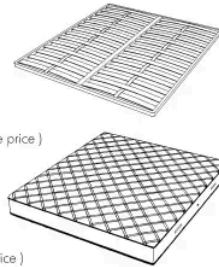

### SPRING.160

cm 160x200 H4  
63x78 3/4 H1 1/2  
(not included in the price)

### MATTRESS.160

cm 160x200 H25  
63x78 3/4 H9 3/4  
(not included in the price)

**HUG. 5180/TR**

Bed

230 W x 235 D x 120 H cm

**SPRING.180**  
cm 180x200 H4  
71x78 3/4 H1 1/2  
(not included in the price)

**MATTRESS.180**  
cm 180x200 H25  
71x78 3/4 H9 3/4  
(not included in the price)

**HUG. 5193/TR**

Bed

250 W x 238 D x 120 H cm

**SPRING.193 (KING SIZE)**  
cm 193x203 H4  
76x80 H1 1/2  
(not included in the price)