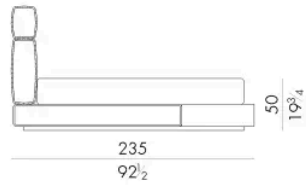

cm 153x203 H25
60 1/2 x 80 H9 3/4
(not included in the price)

HUG. 5160 / TR

Bed

210 W x 235 D x 120 H cm

SPRING.160

cm 160x200 H4
63x78 3/4 H1 1/2
(not included in the price)

MATTRESS.160

cm 160x200 H25
63x78 3/4 H9 3/4
(not included in the price)

HUG. 5180/TR

Bed

230 W x 235 D x 120 H cm

SPRING.180
cm 180x200 H4
71x78 3/4 H1 1/2
(not included in the price)

MATTRESS.180
cm 180x200 H25
71x78 3/4 H9 3/4
(not included in the price)

HUG. 5193/TR

Bed

250 W x 238 D x 120 H cm

SPRING.193 (KING SIZE)
cm 193x203 H4
76x80 H1 1/2
(not included in the price)

MATTRESS.193 (KING SIZE)
cm 193x203 H25
76x80 H9 3/4
(not included in the price)

250 W x 235 D x 120 H cm

SPRING.200

cm 200x200 H4
78 1/2 x 78 1/2 H1 1/2
(not included in the price)

MATTRESS.200

cm 200x200 H25
78 1/2 x 78 1/2 H9 3/4
(not included in the price)