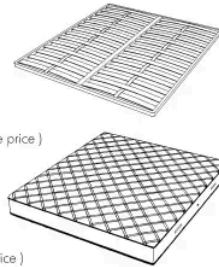

SPRING.180
cm 180x200 H4
71x78 3/4 H1 1/2
(not included in the price)

MATTRESS.180
cm 180x200 H25
71x78 3/4 H9 3/4
(not included in the price)