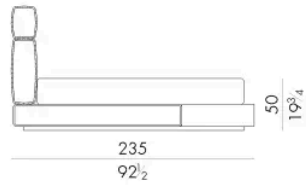

# 尺寸

**MATTRESS.180**  
cm 180x200 H25  
71x78 3/4 H9 3/4  
(not included in the price)

**HUG. 5193/TR**

Bed

250 W x 238 D x 120 H cm

**SPRING.193 (KING SIZE)**  
cm 193x203 H4  
76x80 H1 1/2  
(not included in the price)

**MATTRESS.193 (KING SIZE)**  
cm 193x203 H25  
76x80 H9 3/4  
(not included in the price)

250 W x 235 D x 120 H cm

**SPRING.200**

cm 200x200 H4  
78 1/2 x 78 1/2 H1 1/2  
( not included in the price )

**MATTRESS.200**

cm 200x200 H25  
78 1/2 x 78 1/2 H9 3/4  
( not included in the price )