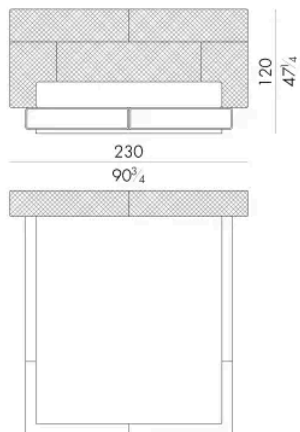

HUG. 5180/TR

Bed

230 W x 235 D x 120 H cm

SPRING.180
cm 180x200 H4
71x78 3/4 H1 1/2
(not included in the price)

MATTRESS.180
cm 180x200 H25
71x78 3/4 H9 3/4
(not included in the price)