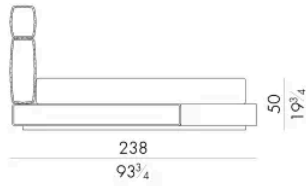

# 尺寸

## HUG. 5153 / TR

Bed

210 W x 238 D x 120 H cm

**MATTRESS.193 (KING SIZE)**  
cm 193x203 H25  
76x80 H9 3/4  
(not included in the price)

250 W x 235 D x 120 H cm

**SPRING.200**

cm 200x200 H4  
78 1/2 x 78 1/2 H1 1/2  
( not included in the price )

**MATTRESS.200**

cm 200x200 H25  
78 1/2 x 78 1/2 H9 3/4  
( not included in the price )