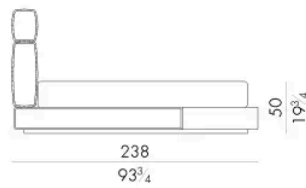

HUG. 5193/TR

Bed

250 W x 238 D x 120 H cm