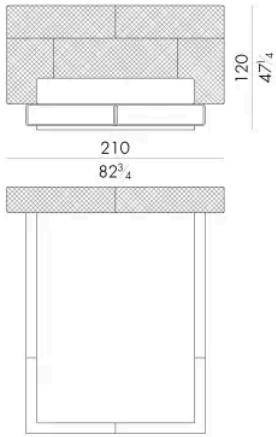

“HUG”床组的最大特点是床头板由柔软的三维菱形绗缝装饰，凸显了极致的手工缝纫技巧。它可以皮革或布艺进行软包。

尺寸

HUG. 5153 / TR

Bed

210 W x 238 D x 120 H cm

SPRING.153 (QUEEN SIZE)

cm 153x203 H4
60 1/2 x 80 H1 1/2
(not included in the price)

MATTRESS.153 (QUEEN SIZE)

cm 153x203 H25
60 1/2 x 80 H9 3/4
(not included in the price)

HUG. 5160 / TR

Bed

210 W x 235 D x 120 H cm

SPRING.160

cm 160x200 H4
63x78 3/4 H1 1/2
(not included in the price)

MATTRESS.160

cm 160x200 H25
63x78 3/4 H9 3/4
(not included in the price)

SPRING.193 (KING SIZE)
cm 193x203 H4
76x80 H1 1/2
(not included in the price)

MATTRESS.193 (KING SIZE)
cm 193x203 H25
76x80 H9 3/4
(not included in the price)

250 W x 235 D x 120 H cm

SPRING.200

cm 200x200 H4
78 1/2 x 78 1/2 H1 1/2
(not included in the price)

MATTRESS.200

cm 200x200 H25
78 1/2 x 78 1/2 H9 3/4
(not included in the price)