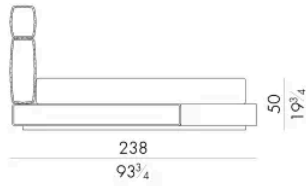

“HUG”床组的最大特点是床头板由柔软的三维菱形绗缝装饰，凸显了极致的手工缝纫技巧。它可以皮革或布艺进行软包。

尺寸

HUG. 5153 / TR

Bed

210 W x 238 D x 120 H cm

SPRING.153 (QUEEN SIZE)

cm 153x203 H4
60 1/2 x 80 H1 1/2
(not included in the price)

MATTRESS.153 (QUEEN SIZE)

cm 153x203 H25
60 1/2 x 80 H9 3/4
(not included in the price)

HUG. 5160 / TR

Bed

210 W x 235 D x 120 H cm

SPRING.160

cm 160x200 H4
63x78 3/4 H1 1/2
(not included in the price)

MATTRESS.160

cm 160x200 H25
63x78 3/4 H9 3/4
(not included in the price)

SPRING.193 (KING SIZE)
cm 193x203 H4
76x80 H1 1/2
(not included in the price)

MATTRESS.193 (KING SIZE)
cm 193x203 H25
76x80 H9 3/4
(not included in the price)

250 W x 235 D x 120 H cm

SPRING.200

cm 200x200 H4
78 1/2 x 78 1/2 H1 1/2
(not included in the price)

MATTRESS.200

cm 200x200 H25
78 1/2 x 78 1/2 H9 3/4
(not included in the price)