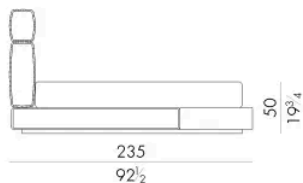

“HUG”床组的最大特点是床头板由柔软的三维菱形绗缝装饰，凸显了极致的手工缝纫技巧。它可以皮革或布艺进行软包。

尺寸

HUG. 5153 / TR

Bed

210 W x 238 D x 120 H cm

SPRING.153 (QUEEN SIZE)

cm 153x203 H4
60 1/2 x 80 H1 1/2
(not included in the price)

MATTRESS.153 (QUEEN SIZE)

cm 153x203 H25
60 1/2 x 80 H9 3/4
(not included in the price)

HUG. 5160 / TR

Bed

210 W x 235 D x 120 H cm

SPRING.160

cm 160x200 H4
63x78 3/4 H1 1/2
(not included in the price)

MATTRESS.160

cm 160x200 H25
63x78 3/4 H9 3/4
(not included in the price)

HUG. 5180/TR

Bed

230 W x 235 D x 120 H cm

SPRING.180
cm 180x200 H4
71x78 3/4 H1 1/2
(not included in the price)

MATTRESS.180
cm 180x200 H25
71x78 3/4 H9 3/4
(not included in the price)

HUG. 5193/TR

Bed

250 W x 238 D x 120 H cm

SPRING.193 (KING SIZE)
cm 193x203 H4
76x80 H1 1/2
(not included in the price)

MATTRESS.193 (KING SIZE)
cm 193x203 H25
76x80 H9 3/4
(not included in the price)

250 W x 235 D x 120 H cm

SPRING.200

cm 200x200 H4
78 1/2 x 78 1/2 H1 1/2
(not included in the price)