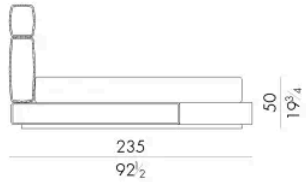

# 尺寸

### SPRING.153 (QUEEN SIZE)

cm 153x203 H4  
60 1/2 x 80 H1 1/2  
(not included in the price)

### MATTRESS.153 (QUEEN SIZE)

cm 153x203 H25  
60 1/2 x 80 H9 3/4  
(not included in the price)

## HUG. 5160 / TR

Bed

210 W x 235 D x 120 H cm