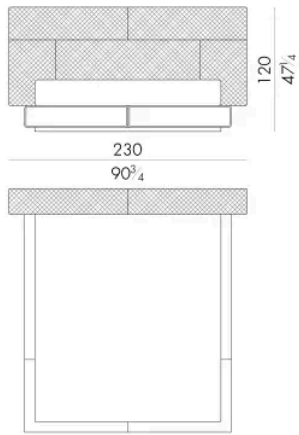

HUG. 5180/TR

Bed

230 W x 235 D x 120 H cm