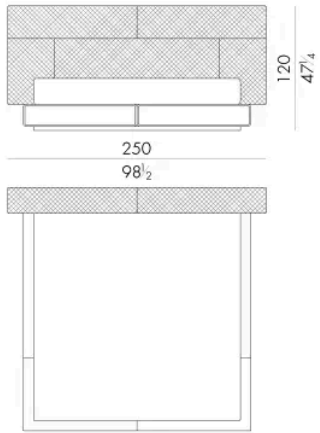

# 尺寸

**MATTRESS.180**  
cm 180x200 H25  
71x78 3/4 H9 3/4  
(not included in the price)

**HUG. 5193/TR**

Bed

250 W x 238 D x 120 H cm

**SPRING.193 (KING SIZE)**  
cm 193x203 H4  
76x80 H1 1/2  
(not included in the price)

**MATTRESS.193 (KING SIZE)**  
cm 193x203 H25  
76x80 H9 3/4  
(not included in the price)

250 W x 235 D x 120 H cm

**SPRING.200**

cm 200x200 H4  
78 1/2 x 78 1/2 H1 1/2  
( not included in the price )

**MATTRESS.200**

cm 200x200 H25  
78 1/2 x 78 1/2 H9 3/4  
( not included in the price )