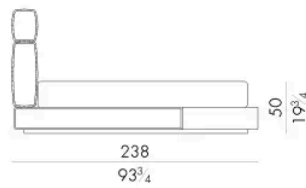

# 尺寸

### MATTRESS.160

cm 160x200 H25  
63x78 3/4 H9 3/4  
(not included in the price)

**HUG. 5180/TR**

Bed

230 W x 235 D x 120 H cm

**SPRING.180**  
cm 180x200 H4  
71x78 3/4 H1 1/2  
(not included in the price)

**MATTRESS.180**  
cm 180x200 H25  
71x78 3/4 H9 3/4  
(not included in the price)

**HUG. 5193/TR**

Bed

250 W x 238 D x 120 H cm

**SPRING.193 (KING SIZE)**  
cm 193x203 H4  
76x80 H1 1/2  
(not included in the price)

**MATTRESS.193 (KING SIZE)**  
cm 193x203 H25  
76x80 H9 3/4  
(not included in the price)

250 W x 235 D x 120 H cm

**SPRING.200**

cm 200x200 H4  
78 1/2 x 78 1/2 H1 1/2  
( not included in the price )

**MATTRESS.200**