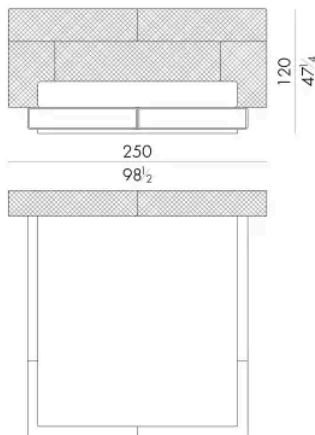

# 尺寸

### MATTRESS.160

cm 160x200 H25  
63x78 3/4 H9 3/4  
(not included in the price)

**HUG. 5180/TR**

Bed

230 W x 235 D x 120 H cm

**SPRING.180**  
cm 180x200 H4  
71x78 3/4 H1 1/2  
(not included in the price)

**MATTRESS.180**  
cm 180x200 H25  
71x78 3/4 H9 3/4  
(not included in the price)

**HUG. 5193/TR**

Bed

250 W x 238 D x 120 H cm

**SPRING.193 (KING SIZE)**  
cm 193x203 H4  
76x80 H1 1/2  
(not included in the price)

cm 200x200 H25  
78 1/2 x 78 1/2 H9 3/4  
( not included in the price )