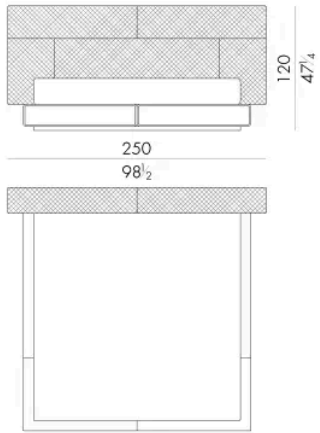

250 W x 235 D x 120 H cm

SPRING.200

cm 200x200 H4
78 1/2 x 78 1/2 H1 1/2
(not included in the price)

MATTRESS.200

cm 200x200 H25
78 1/2 x 78 1/2 H9 3/4
(not included in the price)