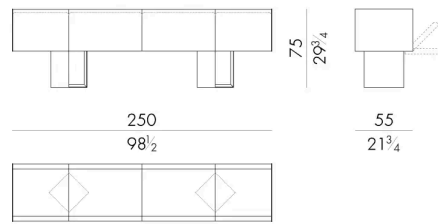

# 尺寸

## CUBOTTO .13300

Storage unit

210 W x 55 D x 75 H cm

## CUBOTTO .13400

Storage unit

250 W x 55 D x 75 H cm

## CUBOTTO .13500

Storage unit

290 W x 55 D x 75 H cm