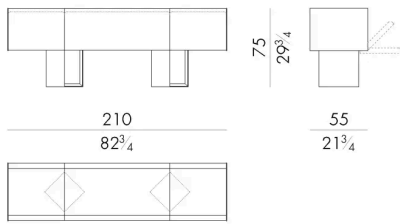

# 尺寸

## CUBOTTO .13300

Storage unit

210 W x 55 D x 75 H cm

## CUBOTTO .13400

Storage unit

250 W x 55 D x 75 H cm

## CUBOTTO .13500

Storage unit

290 W x 55 D x 75 H cm