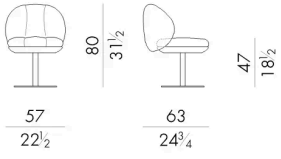

# 尺寸

COCO.1040

Armchair

57 W x 63 D x 80 H cm

Swivel chair