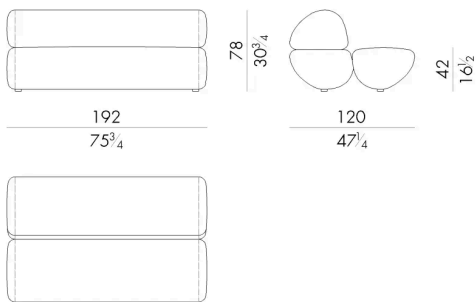

DUNE.15

Modular element

192Wx120Dx78H cm