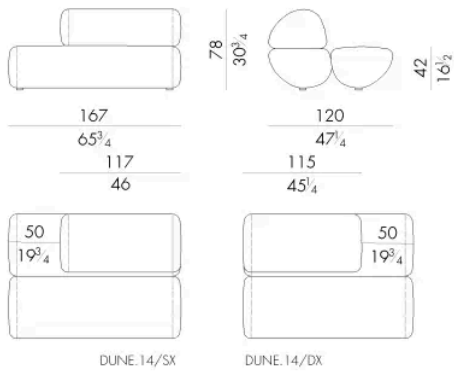

DUNE.14/SX - DUNE.14/DX

Modular element

167Wx120Dx78H cm