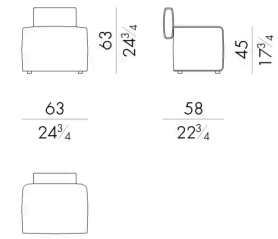

尺寸

HUG.1040

Armchair

63Wx58Dx63Hcm