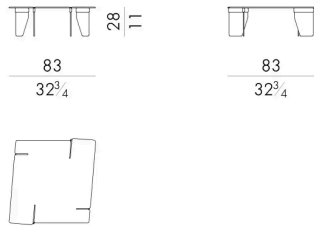

# 尺寸

## OVERLAP. 4055 / FU

Coffee table

Indoor option

55 W x 55 D x 28 H cm

## OVERLAP. 4055 / FU / OUT

Coffee table

Outdoor option

55 W x 55 D x 28 H cm

**OVERLAP. 4080/A/FU**

Coffee table

Indoor option

83 W x 83 D x 28 H cm

**OVERLAP. 4080/A/FU/OUT**

Coffee table

Outdoor option

83 W x 83 D x 28 H cm

**OVERLAP. 4080/B/FU**

Coffee table

Indoor option

83 W x 83 D x 21 H cm