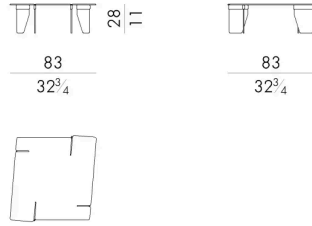

Outdoor option

38 W x 38 D x 45 H cm

OVERLAP. 4055/FU

Coffee table

Indoor option

55 W x 55 D x 28 H cm

OVERLAP. 4055/FU/OUT

Coffee table

Outdoor option

55 W x 55 D x 28 H cm

OVERLAP. 4080/A/FU
Coffee table

Indoor option

83 W x 83 D x 28 H cm

OVERLAP. 4080/A/FU/OUT
Coffee table

Outdoor option

83 W x 83 D x 28 H cm

OVERLAP. 4080/B/FU
Coffee table

Indoor option

83 W x 83 D x 21 H cm

OVERLAP. 4080/B/FU/OUT
Coffee table

Outdoor option

83 W x 83 D x 21 H cm

OVERLAP. 4110 / FU
Coffee table

Indoor option

112 W x 29 D x 21 H cm

OVERLAP. 4110 / FU / OUT
Coffee table

Outdoor option

112 W x 29 D x 21 H cm