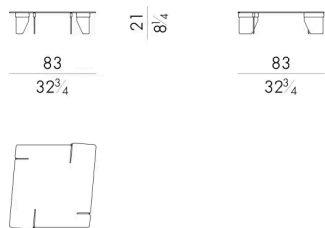

# 尺寸

## OVERLAP. 4055 / FU / OUT

Coffee table

Outdoor option

55 W x 55 D x 28 H cm

**OVERLAP. 4080/A/FU**

Coffee table

Indoor option

83 W x 83 D x 28 H cm

**OVERLAP. 4080/A/FU/OUT**

Coffee table

Outdoor option

83 W x 83 D x 28 H cm

**OVERLAP. 4080/B/FU**

Coffee table

Indoor option

83 W x 83 D x 21 H cm

**OVERLAP. 4080/B/FU/OUT**

Coffee table

Outdoor option

83 W x 83 D x 21 H cm

**OVERLAP. 4110 / FU**

Coffee table

Indoor option

112 W x 29 D x 21 H cm