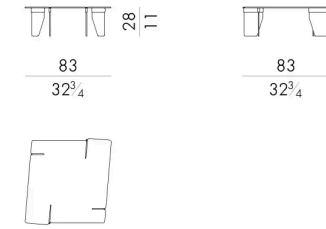

Outdoor option

38 W x 38 D x 45 H cm

OVERLAP. 4055 / FU

Coffee table

Indoor option

55 W x 55 D x 28 H cm

OVERLAP. 4055 / FU / OUT

Coffee table

Outdoor option

55 W x 55 D x 28 H cm

OVERLAP. 4080/A/FU

Coffee table

Indoor option

83 W x 83 D x 28 H cm

OVERLAP. 4080/A/FU/OUT

Coffee table

Outdoor option

83 W x 83 D x 28 H cm

OVERLAP. 4080/B/FU

Coffee table

Indoor option

83 W x 83 D x 21 H cm

OVERLAP. 4080/B/FU/OUT

Coffee table

Outdoor option

112 W x 29 D x 21 H cm