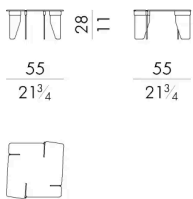

# 尺寸

## OVERLAP. 4040 / FU

Coffee table

Indoor option

38 W x 38 D x 45 H cm

## OVERLAP. 4040 / FU / OUT

Coffee table

Outdoor option

38 W x 38 D x 45 H cm

## OVERLAP. 4055 / FU

Coffee table

Indoor option

55 W x 55 D x 28 H cm