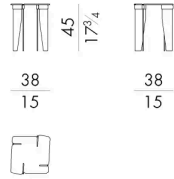

尺寸

OVERLAP. 4040 / FU

Coffee table

Indoor option

38 W x 38 D x 45 H cm

OVERLAP. 4040 / FU / OUT

Coffee table

Outdoor option

38 W x 38 D x 45 H cm

OVERLAP. 4055 / FU

Coffee table

Indoor option

55 W x 55 D x 28 H cm

OVERLAP. 4055 / FU / OUT

Coffee table

Outdoor option

55 W x 55 D x 28 H cm

OVERLAP. 4080/A/FU

Coffee table

Indoor option

83 W x 83 D x 28 H cm

OVERLAP. 4080/A/FU/OUT

Coffee table

Outdoor option

83 W x 83 D x 28 H cm

OVERLAP. 4080/B/FU

Coffee table

Indoor option

83 W x 83 D x 21 H cm

OVERLAP. 4080/B/FU/OUT

Coffee table

Outdoor option