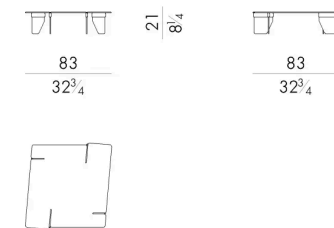

Outdoor option

55 W x 55 D x 28 H cm

OVERLAP. 4080/A/FU

Coffee table

Indoor option

83 W x 83 D x 28 H cm

OVERLAP. 4080/A/FU/OUT

Coffee table

Outdoor option

83 W x 83 D x 28 H cm

OVERLAP. 4080/B/FU

Coffee table

Indoor option

83 W x 83 D x 21 H cm

OVERLAP. 4080/B/FU/OUT

Coffee table

Outdoor option

83 W x 83 D x 21 H cm

OVERLAP. 4110 / FU

Coffee table

Indoor option

112 W x 29 D x 21 H cm

OVERLAP. 4110 / FU / OUT

Coffee table

Outdoor option

112 W x 29 D x 21 H cm