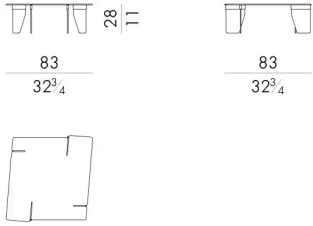

尺寸

OVERLAP. 4040 / FU

Coffee table

Indoor option

38 W x 38 D x 45 H cm

OVERLAP. 4040 / FU / OUT

Coffee table

Outdoor option

38 W x 38 D x 45 H cm

OVERLAP. 4055 / FU

Coffee table

Indoor option

55 W x 55 D x 28 H cm

OVERLAP. 4055 / FU / OUT

Coffee table

Outdoor option

55 W x 55 D x 28 H cm

OVERLAP. 4080/A/FU

Coffee table

Indoor option

83 W x 83 D x 28 H cm

OVERLAP. 4080/A/FU/OUT

Coffee table

Outdoor option

83 W x 83 D x 28 H cm

OVERLAP. 4080/B/FU

Coffee table

Indoor option

83 W x 83 D x 21 H cm

OVERLAP. 4080/B/FU/OUT

Coffee table

Outdoor option