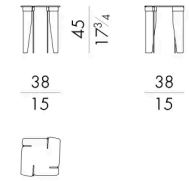

重叠式咖啡桌是通过砂模中的金属铸造而成。桌面上有四个空腔，每边一个，将支撑圆角矩形桌面的桌腿包围起来。其表面的雕塑感使其成为一件现代艺术品。

尺寸

OVERLAP. 4040 / FU

Coffee table

Indoor option

38 W x 38 D x 45 H cm

OVERLAP. 4040 / FU / OUT

Coffee table

Outdoor option

38 W x 38 D x 45 H cm

OVERLAP. 4055 / FU

Coffee table

Indoor option

55 W x 55 D x 28 H cm

OVERLAP. 4055 / FU / OUT

Coffee table

Outdoor option

55 W x 55 D x 28 H cm

OVERLAP. 4080/A/FU

Coffee table

Indoor option

83 W x 83 D x 28 H cm

OVERLAP. 4080/A/FU/OUT

Coffee table

Outdoor option

112 W x 29 D x 21 H cm