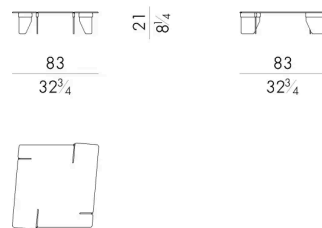

# 尺寸

## OVERLAP. 4055 / FU / OUT

Coffee table

Outdoor option

55 W x 55 D x 28 H cm

**OVERLAP. 4080/A/FU**

Coffee table

Indoor option

83 W x 83 D x 28 H cm

**OVERLAP. 4080/A/FU/OUT**

Coffee table

Outdoor option

83 W x 83 D x 28 H cm

**OVERLAP. 4080/B/FU**

Coffee table

Indoor option

83 W x 83 D x 21 H cm

**OVERLAP. 4080/B/FU/OUT**

Coffee table

Outdoor option

83 W x 83 D x 21 H cm

**OVERLAP. 4110 / FU**

Coffee table

Indoor option

112 W x 29 D x 21 H cm