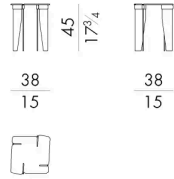

# 尺寸

## OVERLAP. 4040 / FU

Coffee table

Indoor option

38 W x 38 D x 45 H cm

## OVERLAP. 4040 / FU / OUT

Coffee table

Outdoor option

38 W x 38 D x 45 H cm

**OVERLAP. 4080/A/FU/OUT**

Coffee table

Outdoor option

83 W x 83 D x 28 H cm

**OVERLAP. 4080/B/FU**

Coffee table

Indoor option

83 W x 83 D x 21 H cm