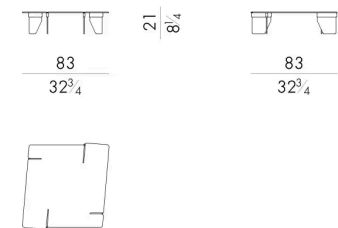

# 尺寸

## OVERLAP. 4055 / FU / OUT

Coffee table

Outdoor option

55 W x 55 D x 28 H cm

**OVERLAP. 4080/A/FU**

Coffee table

Indoor option

83 W x 83 D x 28 H cm

**OVERLAP. 4080/A/FU/OUT**

Coffee table

Outdoor option

83 W x 83 D x 28 H cm

**OVERLAP. 4080/B/FU**

Coffee table

Indoor option

83 W x 83 D x 21 H cm

**OVERLAP. 4080/B/FU/OUT**

Coffee table

Outdoor option

83 W x 83 D x 21 H cm

**OVERLAP. 4110 / FU**

Coffee table

Indoor option

112 W x 29 D x 21 H cm