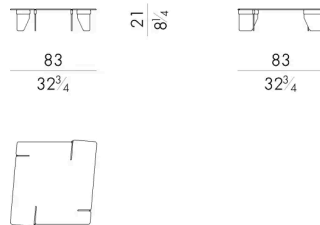

38 W x 38 D x 45 H cm

OVERLAP. 4055 / FU

Coffee table

Indoor option

55 W x 55 D x 28 H cm

OVERLAP. 4055 / FU / OUT

Coffee table

Outdoor option

55 W x 55 D x 28 H cm

OVERLAP. 4080/A/FU

Coffee table

Indoor option

83 W x 83 D x 28 H cm

OVERLAP. 4080/A/FU/OUT

Coffee table

Outdoor option

83 W x 83 D x 28 H cm

OVERLAP. 4080/B/FU

Coffee table

Indoor option

83 W x 83 D x 21 H cm

OVERLAP. 4080/B/FU/OUT

Coffee table

Outdoor option

83 W x 83 D x 21 H cm

OVERLAP. 4110 / FU

Coffee table

Indoor option

112 W x 29 D x 21 H cm

OVERLAP. 4110 / FU / OUT

Coffee table

Outdoor option