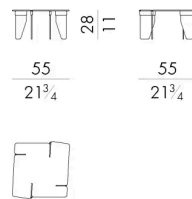

Outdoor option

38 W x 38 D x 45 H cm

OVERLAP. 4055 / FU

Coffee table

Indoor option

55 W x 55 D x 28 H cm

OVERLAP. 4055 / FU / OUT

Coffee table

Outdoor option

55 W x 55 D x 28 H cm

OVERLAP. 4080/A/FU

Coffee table

Indoor option

83 W x 83 D x 28 H cm

OVERLAP. 4080/A/FU/OUT

Coffee table

Outdoor option

83 W x 83 D x 28 H cm

OVERLAP. 4080/B/FU

Coffee table

Indoor option

83 W x 83 D x 21 H cm

OVERLAP. 4080/B/FU/OUT

Coffee table

Outdoor option

112 W x 29 D x 21 H cm