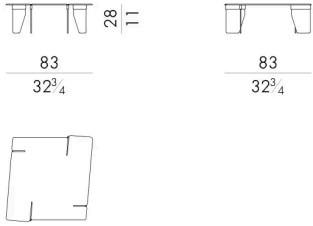

Outdoor option

38 W x 38 D x 45 H cm

OVERLAP. 4055/FU

Coffee table

Indoor option

55 W x 55 D x 28 H cm

OVERLAP. 4055/FU/OUT

Coffee table

Outdoor option

55 W x 55 D x 28 H cm

OVERLAP. 4080/A/FU
Coffee table

Indoor option

83 W x 83 D x 28 H cm

OVERLAP. 4080/A/FU/OUT
Coffee table

Outdoor option

83 W x 83 D x 28 H cm

OVERLAP. 4080/B/FU
Coffee table

Indoor option

83 W x 83 D x 21 H cm

OVERLAP. 4080/B/FU/OUT
Coffee table

Outdoor option

83 W x 83 D x 21 H cm

OVERLAP. 4110 / FU
Coffee table

Indoor option

112 W x 29 D x 21 H cm

OVERLAP. 4110 / FU / OUT
Coffee table

Outdoor option

112 W x 29 D x 21 H cm