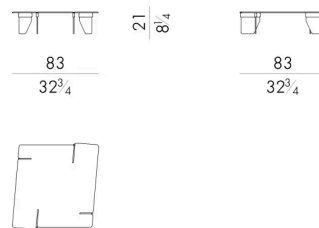

# 尺寸

## OVERLAP. 4055 / FU / OUT

Coffee table

Outdoor option

55 W x 55 D x 28 H cm

**OVERLAP. 4080/A/FU**

Coffee table

Indoor option

83 W x 83 D x 28 H cm

**OVERLAP. 4080/A/FU/OUT**

Coffee table

Outdoor option

83 W x 83 D x 28 H cm

**OVERLAP. 4080/B/FU**

Coffee table

Indoor option

83 W x 83 D x 21 H cm

**OVERLAP. 4080/B/FU/OUT**

Coffee table

Outdoor option

83 W x 83 D x 21 H cm

**OVERLAP. 4110 / FU**

Coffee table

Indoor option

112 W x 29 D x 21 H cm