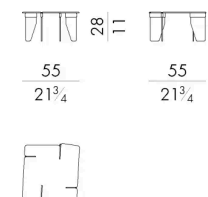

重叠式咖啡桌是通过砂模中的金属铸造而成。桌面上有四个空腔，每边一个，将支撑圆角矩形桌面的桌腿包围起来。其表面的雕塑感使其成为一件现代艺术品。

尺寸

OVERLAP. 4040/FU

Coffee table

Indoor option

38 W x 38 D x 45 H cm

OVERLAP. 4040/FU/OUT

Coffee table

Outdoor option

38 W x 38 D x 45 H cm

OVERLAP. 4055/FU

Coffee table

Indoor option

55 W x 55 D x 28 H cm

OVERLAP. 4055/FU/OUT

Coffee table

Outdoor option

55 W x 55 D x 28 H cm

OVERLAP. 4080/A/FU
Coffee table

Indoor option

83 W x 83 D x 28 H cm

OVERLAP. 4080/A/FU/OUT
Coffee table

Outdoor option

83 W x 83 D x 28 H cm

OVERLAP. 4080/B/FU
Coffee table

Indoor option

83 W x 83 D x 21 H cm

OVERLAP. 4080/B/FU/OUT
Coffee table

Outdoor option

83 W x 83 D x 21 H cm

OVERLAP. 4110 / FU
Coffee table

Indoor option