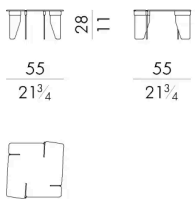

# 尺寸

## OVERLAP. 4040 / FU

Coffee table

Indoor option

38 W x 38 D x 45 H cm

## OVERLAP. 4040 / FU / OUT

Coffee table

Outdoor option

38 W x 38 D x 45 H cm

## OVERLAP. 4055 / FU

Coffee table

Indoor option

55 W x 55 D x 28 H cm