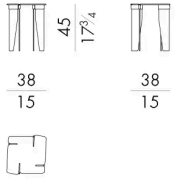

# 尺寸

## OVERLAP. 4040 / FU

Coffee table

Indoor option

38 W x 38 D x 45 H cm

**OVERLAP. 4080/A/FU/OUT**

Coffee table

Outdoor option

83 W x 83 D x 28 H cm

**OVERLAP. 4080/B/FU**

Coffee table

Indoor option

83 W x 83 D x 21 H cm

**OVERLAP. 4080/B/FU/OUT**

Coffee table

Outdoor option

83 W x 83 D x 21 H cm

**OVERLAP. 4110 / FU**

Coffee table

Indoor option

112 W x 29 D x 21 H cm