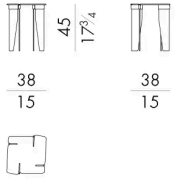

尺寸

OVERLAP. 4040 / FU

Coffee table

Indoor option

38 W x 38 D x 45 H cm

OVERLAP. 4040 / FU / OUT

Coffee table

Outdoor option

38 W x 38 D x 45 H cm

OVERLAP. 4055 / FU

Coffee table

Indoor option

55 W x 55 D x 28 H cm

OVERLAP. 4055 / FU / OUT

Coffee table

Outdoor option

55 W x 55 D x 28 H cm

OVERLAP. 4080/A/FU

Coffee table

Indoor option

83 W x 83 D x 28 H cm

OVERLAP. 4080/A/FU/OUT

Coffee table

Outdoor option

83 W x 83 D x 28 H cm

OVERLAP. 4080/B/FU

Coffee table

Indoor option

83 W x 83 D x 21 H cm

OVERLAP. 4080/B/FU/OUT

Coffee table

Outdoor option