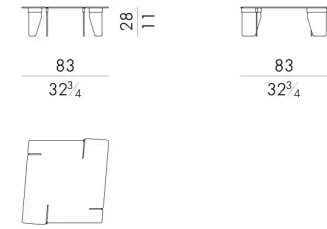

# 尺寸

## OVERLAP. 4055 / FU

Coffee table

Indoor option

55 W x 55 D x 28 H cm

## OVERLAP. 4055 / FU / OUT

Coffee table

Outdoor option

55 W x 55 D x 28 H cm

**OVERLAP. 4080/A/FU**

Coffee table

Indoor option

83 W x 83 D x 28 H cm

**OVERLAP. 4080/A/FU/OUT**

Coffee table

Outdoor option

83 W x 83 D x 28 H cm

**OVERLAP. 4080/B/FU**

Coffee table

Indoor option

83 W x 83 D x 21 H cm