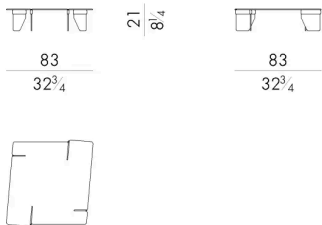

38 W x 38 D x 45 H cm

OVERLAP. 4055 / FU

Coffee table

Indoor option

55 W x 55 D x 28 H cm

OVERLAP. 4055 / FU / OUT

Coffee table

Outdoor option

55 W x 55 D x 28 H cm

OVERLAP. 4080/A/FU

Coffee table

Indoor option

83 W x 83 D x 28 H cm

OVERLAP. 4080/A/FU/OUT

Coffee table

Outdoor option

83 W x 83 D x 28 H cm

OVERLAP. 4080/B/FU

Coffee table

Indoor option

83 W x 83 D x 21 H cm

OVERLAP. 4080/B/FU/OUT

Coffee table

Outdoor option

83 W x 83 D x 21 H cm

OVERLAP. 4110 / FU

Coffee table

Indoor option

112 W x 29 D x 21 H cm

OVERLAP. 4110 / FU / OUT

Coffee table

Outdoor option