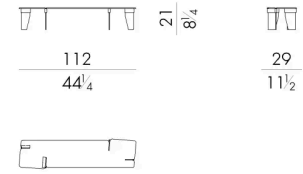

# 尺寸

## OVERLAP. 4055 / FU / OUT

Coffee table

Outdoor option

55 W x 55 D x 28 H cm

**OVERLAP. 4080/A/FU**

Coffee table

Indoor option

83 W x 83 D x 28 H cm

**OVERLAP. 4080/A/FU/OUT**

Coffee table

Outdoor option

83 W x 83 D x 28 H cm

**OVERLAP. 4080/B/FU**

Coffee table

Indoor option

83 W x 83 D x 21 H cm

**OVERLAP. 4080/B/FU/OUT**

Coffee table

Outdoor option

83 W x 83 D x 21 H cm

**OVERLAP. 4110 / FU**

Coffee table

Indoor option

112 W x 29 D x 21 H cm