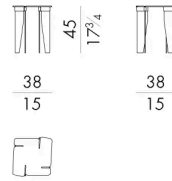

重叠式咖啡桌是通过砂模中的金属铸造而成。桌面上有四个空腔，每边一个，将支撑圆角矩形桌面的桌腿包围起来。其表面的雕塑感使其成为一件现代艺术品。

尺寸

OVERLAP. 4040 / FU

Coffee table

Indoor option

38 W x 38 D x 45 H cm

OVERLAP. 4040 / FU / OUT

Coffee table

Outdoor option

38 W x 38 D x 45 H cm

OVERLAP. 4055 / FU

Coffee table

Indoor option

55 W x 55 D x 28 H cm

OVERLAP. 4055 / FU / OUT

Coffee table

Outdoor option

55 W x 55 D x 28 H cm

OVERLAP. 4080/A/FU

Coffee table

Indoor option

83 W x 83 D x 28 H cm

OVERLAP. 4080/A/FU/OUT

Coffee table

Outdoor option

83 W x 83 D x 28 H cm

OVERLAP. 4080/B/FU

Coffee table

Indoor option

83 W x 83 D x 21 H cm

OVERLAP. 4080/B/FU/OUT

Coffee table