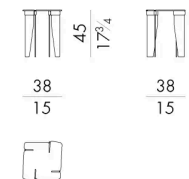

重叠式咖啡桌是通过砂模中的金属铸造而成。桌面上有四个空腔，每边一个，将支撑圆角矩形桌面的桌腿包围起来。其表面的雕塑感使其成为一件现代艺术品。

尺寸

OVERLAP. 4040/FU

Coffee table

Indoor option

38 W x 38 D x 45 H cm

OVERLAP. 4040/FU/OUT

Coffee table

Outdoor option

38 W x 38 D x 45 H cm

OVERLAP. 4055/FU

Coffee table

Indoor option

55 W x 55 D x 28 H cm

OVERLAP. 4055/FU/OUT

Coffee table

Outdoor option

55 W x 55 D x 28 H cm

OVERLAP. 4080/A/FU
Coffee table

Indoor option

83 W x 83 D x 28 H cm

OVERLAP. 4080/A/FU/OUT
Coffee table

Outdoor option

83 W x 83 D x 28 H cm

112 W x 29 D x 21 H cm

OVERLAP. 4110 / FU / OUT
Coffee table

Outdoor option

112 W x 29 D x 21 H cm