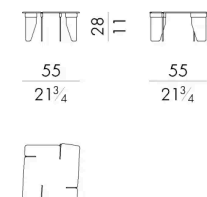

重叠式咖啡桌是通过砂模中的金属铸造而成。桌面上有四个空腔，每边一个，将支撑圆角矩形桌面的桌腿包围起来。其表面的雕塑感使其成为一件现代艺术品。

尺寸

OVERLAP. 4040/FU

Coffee table

Indoor option

38 W x 38 D x 45 H cm

OVERLAP. 4040/FU/OUT

Coffee table

Outdoor option

38 W x 38 D x 45 H cm

OVERLAP. 4055/FU

Coffee table

Indoor option

55 W x 55 D x 28 H cm

OVERLAP. 4055/FU/OUT

Coffee table

Outdoor option

55 W x 55 D x 28 H cm

OVERLAP. 4080/A/FU
Coffee table

Indoor option

83 W x 83 D x 28 H cm

OVERLAP. 4080/A/FU/OUT
Coffee table

Outdoor option

83 W x 83 D x 28 H cm

OVERLAP. 4080/B/FU
Coffee table

Indoor option

83 W x 83 D x 21 H cm

OVERLAP. 4080/B/FU/OUT
Coffee table

Outdoor option

83 W x 83 D x 21 H cm

OVERLAP. 4110 / FU
Coffee table

Indoor option