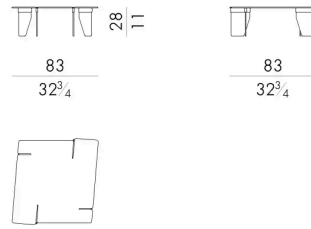

# 尺寸

## OVERLAP. 4055 / FU

Coffee table

Indoor option

55 W x 55 D x 28 H cm

## OVERLAP. 4055 / FU / OUT

Coffee table

Outdoor option

55 W x 55 D x 28 H cm

**OVERLAP. 4080/A/FU**

Coffee table

Indoor option

83 W x 83 D x 28 H cm

**OVERLAP. 4080/A/FU/OUT**

Coffee table

Outdoor option

83 W x 83 D x 28 H cm

**OVERLAP. 4080/B/FU**

Coffee table

Indoor option

83 W x 83 D x 21 H cm