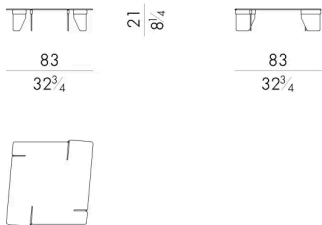

Outdoor option

38 W x 38 D x 45 H cm

OVERLAP. 4055/FU

Coffee table

Indoor option

55 W x 55 D x 28 H cm

OVERLAP. 4055/FU/OUT

Coffee table

Outdoor option

55 W x 55 D x 28 H cm

OVERLAP. 4080/A/FU
Coffee table

Indoor option

83 W x 83 D x 28 H cm

OVERLAP. 4080/A/FU/OUT
Coffee table

Outdoor option

83 W x 83 D x 28 H cm

OVERLAP. 4080/B/FU
Coffee table

Indoor option

83 W x 83 D x 21 H cm

OVERLAP. 4080/B/FU/OUT
Coffee table

Outdoor option

83 W x 83 D x 21 H cm

OVERLAP. 4110 / FU
Coffee table

Indoor option

112 W x 29 D x 21 H cm

OVERLAP. 4110 / FU / OUT
Coffee table

Outdoor option

112 W x 29 D x 21 H cm