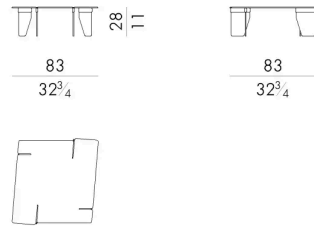

# 尺寸

## OVERLAP. 4055 / FU

Coffee table

Indoor option

55 W x 55 D x 28 H cm

## OVERLAP. 4055 / FU / OUT

Coffee table

Outdoor option

55 W x 55 D x 28 H cm

**OVERLAP. 4080/A/FU**

Coffee table

Indoor option

83 W x 83 D x 28 H cm

**OVERLAP. 4080/A/FU/OUT**

Coffee table

Outdoor option

83 W x 83 D x 28 H cm

**OVERLAP. 4080/B/FU**

Coffee table

Indoor option

83 W x 83 D x 21 H cm