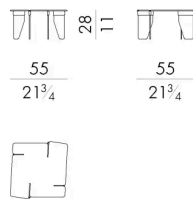

OVERLAP. 4055 / FU / OUT

Coffee table

Outdoor option

55 W x 55 D x 28 H cm