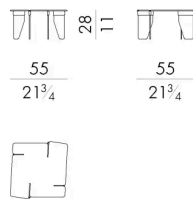

# 尺寸

## OVERLAP. 4040 / FU / OUT

Coffee table

Outdoor option

38 W x 38 D x 45 H cm

## OVERLAP. 4055 / FU

Coffee table

Indoor option

55 W x 55 D x 28 H cm

## OVERLAP. 4055 / FU / OUT

Coffee table

Outdoor option

55 W x 55 D x 28 H cm

**OVERLAP. 4080/A/FU**

Coffee table

Indoor option

83 W x 83 D x 28 H cm