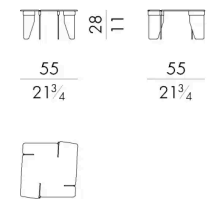

Outdoor option

38 W x 38 D x 45 H cm

OVERLAP. 4055 / FU

Coffee table

Indoor option

55 W x 55 D x 28 H cm

OVERLAP. 4055 / FU / OUT

Coffee table

Outdoor option

55 W x 55 D x 28 H cm

OVERLAP. 4080/A/FU

Coffee table

Indoor option

83 W x 83 D x 28 H cm

OVERLAP. 4080/A/FU/OUT

Coffee table

Outdoor option

83 W x 83 D x 28 H cm

OVERLAP. 4080/B/FU

Coffee table

Indoor option

83 W x 83 D x 21 H cm

OVERLAP. 4080/B/FU/OUT

Coffee table

Outdoor option

112 W x 29 D x 21 H cm