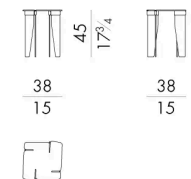

重叠式咖啡桌是通过砂模中的金属铸造而成。桌面上有四个空腔，每边一个，将支撑圆角矩形桌面的桌腿包围起来。其表面的雕塑感使其成为一件现代艺术品。

尺寸

OVERLAP. 4040/FU

Coffee table

Indoor option

38 W x 38 D x 45 H cm

OVERLAP. 4040/FU/OUT

Coffee table

Outdoor option

38 W x 38 D x 45 H cm

OVERLAP. 4055/FU

Coffee table

Indoor option

55 W x 55 D x 28 H cm

OVERLAP. 4055/FU/OUT

Coffee table

Outdoor option

55 W x 55 D x 28 H cm

OVERLAP. 4080/A/FU
Coffee table

Indoor option

83 W x 83 D x 28 H cm

OVERLAP. 4080/A/FU/OUT
Coffee table

Outdoor option

83 W x 83 D x 28 H cm

112 W x 29 D x 21 H cm

OVERLAP. 4110 / FU / OUT
Coffee table

Outdoor option

112 W x 29 D x 21 H cm