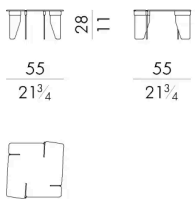

尺寸

OVERLAP. 4040 / FU

Coffee table

Indoor option

38 W x 38 D x 45 H cm

OVERLAP. 4040 / FU / OUT

Coffee table

Outdoor option

38 W x 38 D x 45 H cm

OVERLAP. 4055 / FU

Coffee table

Indoor option

55 W x 55 D x 28 H cm

OVERLAP. 4055 / FU / OUT

Coffee table

Outdoor option

55 W x 55 D x 28 H cm

OVERLAP. 4080/A/FU

Coffee table

Indoor option

83 W x 83 D x 28 H cm

OVERLAP. 4080/A/FU/OUT

Coffee table

Outdoor option

83 W x 83 D x 28 H cm

OVERLAP. 4080/B/FU

Coffee table

Indoor option

83 W x 83 D x 21 H cm

OVERLAP. 4080/B/FU/OUT

Coffee table

Outdoor option