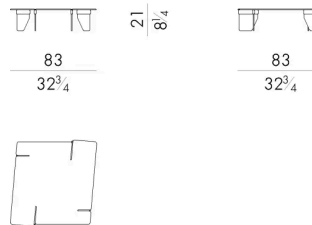

Outdoor option

38 W x 38 D x 45 H cm

OVERLAP. 4055/FU

Coffee table

Indoor option

55 W x 55 D x 28 H cm

OVERLAP. 4055/FU/OUT

Coffee table

Outdoor option

55 W x 55 D x 28 H cm

OVERLAP. 4080/A/FU
Coffee table

Indoor option

83 W x 83 D x 28 H cm

OVERLAP. 4080/A/FU/OUT
Coffee table

Outdoor option

83 W x 83 D x 28 H cm

OVERLAP. 4080/B/FU
Coffee table

Indoor option

83 W x 83 D x 21 H cm

OVERLAP. 4080/B/FU/OUT
Coffee table

Outdoor option

83 W x 83 D x 21 H cm

OVERLAP. 4110 / FU
Coffee table

Indoor option

112 W x 29 D x 21 H cm

OVERLAP. 4110 / FU / OUT
Coffee table

Outdoor option

112 W x 29 D x 21 H cm