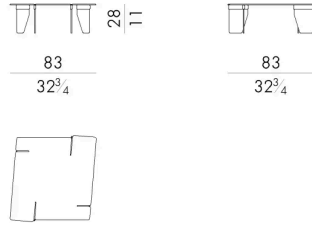

尺寸

OVERLAP. 4040 / FU

Coffee table

Indoor option

38 W x 38 D x 45 H cm

OVERLAP. 4040 / FU / OUT

Coffee table

Outdoor option

38 W x 38 D x 45 H cm

OVERLAP. 4055 / FU

Coffee table

Indoor option

55 W x 55 D x 28 H cm

OVERLAP. 4055 / FU / OUT

Coffee table

Outdoor option

55 W x 55 D x 28 H cm

OVERLAP. 4080/A/FU

Coffee table

Indoor option

83 W x 83 D x 28 H cm

OVERLAP. 4080/A/FU/OUT

Coffee table

Outdoor option

83 W x 83 D x 28 H cm

OVERLAP. 4080/B/FU

Coffee table

Indoor option

83 W x 83 D x 21 H cm

OVERLAP. 4080/B/FU/OUT

Coffee table

Outdoor option