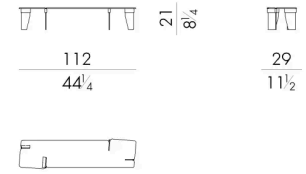

Outdoor option

38 W x 38 D x 45 H cm

OVERLAP. 4055/FU

Coffee table

Indoor option

55 W x 55 D x 28 H cm

OVERLAP. 4055/FU/OUT

Coffee table

Outdoor option

55 W x 55 D x 28 H cm

OVERLAP. 4080/A/FU
Coffee table

Indoor option

83 W x 83 D x 28 H cm

OVERLAP. 4080/A/FU/OUT
Coffee table

Outdoor option

83 W x 83 D x 28 H cm

OVERLAP. 4080/B/FU
Coffee table

Indoor option

83 W x 83 D x 21 H cm

OVERLAP. 4080/B/FU/OUT
Coffee table

Outdoor option

83 W x 83 D x 21 H cm

OVERLAP. 4110 / FU
Coffee table

Indoor option

112 W x 29 D x 21 H cm

OVERLAP. 4110 / FU / OUT
Coffee table

Outdoor option

112 W x 29 D x 21 H cm