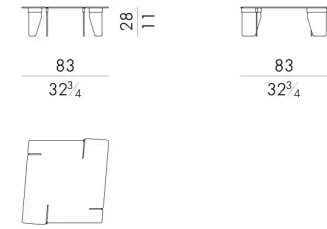

Outdoor option

38 W x 38 D x 45 H cm

OVERLAP. 4055 / FU

Coffee table

Indoor option

55 W x 55 D x 28 H cm

OVERLAP. 4055 / FU / OUT

Coffee table

Outdoor option

55 W x 55 D x 28 H cm

OVERLAP. 4080/A/FU

Coffee table

Indoor option

83 W x 83 D x 28 H cm

OVERLAP. 4080/A/FU/OUT

Coffee table

Outdoor option

83 W x 83 D x 28 H cm

OVERLAP. 4080/B/FU

Coffee table

Indoor option

83 W x 83 D x 21 H cm

OVERLAP. 4080/B/FU/OUT

Coffee table

Outdoor option

112 W x 29 D x 21 H cm