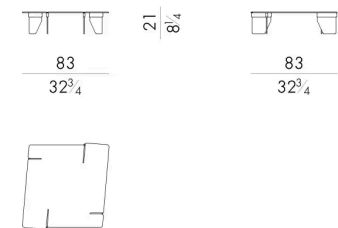

OVERLAP. 4080/B/FU

Coffee table

Indoor option

83 W x 83 D x 21 H cm