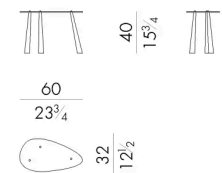

# 尺寸

## DROP. 2177 / S

Coffee table

Indoor option

100 W x 54 D x 32 H cm

## DROP. 2177 / S / OUT

Coffee table

Outdoor option

100 W x 54 D x 32 H cm

**DROP. 3060**

Coffee table

Indoor option

60 W x 32 D x 40 H cm

**DROP. 3060 / OUT**

Coffee table

Outdoor option

60 W x 32 D x 40 H cm