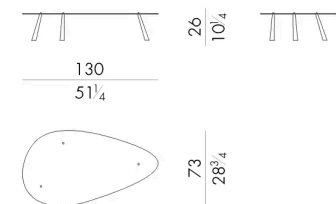

# 尺寸

## DROP. 2177

Coffee table

Indoor option

130 W x 73 D x 26 H cm

## DROP. 2177 / OUT

Coffee table

Outdoor option

130 W x 73 D x 26 H cm

**DROP. 3060 / OUT**

Coffee table

Outdoor option

60 W x 32 D x 40 H cm