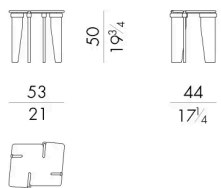

所有咖啡桌和边桌 Overlap 的设计都是为了让大理石这种厚重的原材料更加轻盈。桌面上有四个空腔，每边一个，将支撑大理石桌面的桌腿包围起来，桌腿呈长方形，边角呈圆形。金属环环抱着桌腿，使该系列的产品更加独特。

尺寸

OVERLAP. 4050 / MA

Coffee table

53 W x 44 D x 50 H cm

OVERLAP. 4070 / A / MA

Coffee table

74 W x 59 D x 35 H cm

OVERLAP. 4070 / B / MA

Coffee table

74 W x 59 D x 28 H cm

OVERLAP. 4090 / A / MA

Coffee table

91 W x 72 D x 35 H cm

OVERLAP. 4090/B/MA

Coffee table

91 W x 72 D x 28 H cm

OVERLAP. 4140/MA

Coffee table

144 W x 50 D x 35 H cm

OVERLAP. 4170/MA

Coffee table

173 W x 44 D x 28 H cm