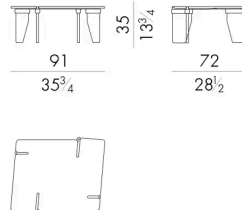

所有咖啡桌和边桌 Overlap 的设计都是为了让大理石这种厚重的原材料更加轻盈。桌面上有四个空腔，每边一个，将支撑大理石桌面的桌腿包围起来，桌腿呈长方形，边角呈圆形。金属环抱着桌腿，使该系列的产品更加独特。

尺寸

OVERLAP. 4050 / M A

Coffee table

53 W x 44 D x 50 H cm

**OVERLAP. 4070 / A / M A**

Coffee table

74 W x 59 D x 35 H cm

**OVERLAP. 4070 / B / M A**

Coffee table

74 W x 59 D x 28 H cm

**OVERLAP. 4090 / A / M A**

Coffee table

91 W x 72 D x 35 H cm

OVERLAP. 4090 / B / MA
Coffee table

91 W x 72 D x 28 H cm

OVERLAP. 4140 / MA
Coffee table

144 W x 50 D x 35 H cm

OVERLAP. 4170 / MA
Coffee table

173 W x 44 D x 28 H cm