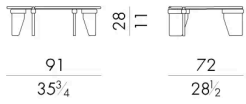

OVERLAP. 4070 / B / MA

Coffee table

74 W x 59 D x 28 H cm

OVERLAP. 4090 / A / MA

Coffee table

91 W x 72 D x 35 H cm

OVERLAP. 4090/B/MA

Coffee table

91 W x 72 D x 28 H cm

OVERLAP. 4140/MA

Coffee table

144 W x 50 D x 35 H cm

OVERLAP. 4170/MA

Coffee table

173 W x 44 D x 28 H cm