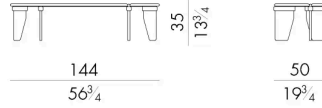

所有咖啡桌和边桌 Overlap 的设计都是为了让大理石这种厚重的原材料更加轻盈。桌面上有四个空腔，每边一个，将支撑大理石桌面的桌腿包围起来，桌腿呈长方形，边角呈圆形。金属环抱着桌腿，使该系列的产品更加独特。

尺寸

OVERLAP. 4050 / MA

Coffee table

53 W x 44 D x 50 H cm

**OVERLAP. 4070 / A / MA**

Coffee table

74 W x 59 D x 35 H cm

**OVERLAP. 4070 / B / MA**

Coffee table

74 W x 59 D x 28 H cm

**OVERLAP. 4090 / A / MA**

Coffee table

91 W x 72 D x 35 H cm

OVERLAP. 4090/B/MA

Coffee table

91Wx72Dx28H cm

OVERLAP. 4140/MA

Coffee table

144Wx50Dx35H cm

OVERLAP. 4170/MA

Coffee table

173Wx44Dx28H cm