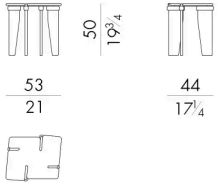

所有咖啡桌和边桌 Overlap 的设计都是为了让大理石这种厚重的原材料更加轻盈。桌面上有四个空腔，每边一个，将支撑大理石桌面的桌腿包围起来，桌腿呈长方形，边角呈圆形。金属环抱着桌腿，使该系列的产品更加独特。

尺寸

OVERLAP. 4050 / MA

Coffee table

53 W x 44 D x 50 H cm

OVERLAP. 4070 / A / MA

Coffee table

74 W x 59 D x 35 H cm

OVERLAP. 4070 / B / MA

Coffee table

74 W x 59 D x 28 H cm

OVERLAP. 4090 / A / MA

Coffee table

91 W x 72 D x 35 H cm

OVERLAP. 4090/B/MA

Coffee table

91Wx72Dx28H cm

OVERLAP. 4140/MA

Coffee table

144Wx50Dx35H cm

OVERLAP. 4170/MA

Coffee table

173Wx44Dx28H cm