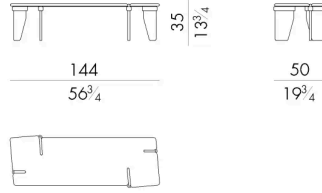

所有咖啡桌和边桌 Overlap 的设计都是为了让大理石这种厚重的原材料更加轻盈。桌面上有四个空腔，每边一个，将支撑大理石桌面的桌腿包围起来，桌腿呈长方形，边角呈圆形。金属环抱着桌腿，使该系列的产品更加独特。

尺寸

OVERLAP. 4050 / M A

Coffee table

53 W x 44 D x 50 H cm

**OVERLAP. 4070 / A / M A**

Coffee table

74 W x 59 D x 35 H cm

**OVERLAP. 4070 / B / M A**

Coffee table

74 W x 59 D x 28 H cm

**OVERLAP. 4090 / A / M A**

Coffee table

91 W x 72 D x 35 H cm

OVERLAP. 4090 / B / MA
Coffee table

91 W x 72 D x 28 H cm

OVERLAP. 4140 / MA
Coffee table

144 W x 50 D x 35 H cm

OVERLAP. 4170 / MA
Coffee table

173 W x 44 D x 28 H cm