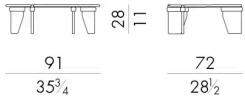

所有咖啡桌和边桌 Overlap 的设计都是为了让大理石这种厚重的原材料更加轻盈。桌面上有四个空腔，每边一个，将支撑大理石桌面的桌腿包围起来，桌腿呈长方形，边角呈圆形。金属环抱着桌腿，使该系列的产品更加独特。

尺寸

OVERLAP. 4050 / MA

Coffee table

53 W x 44 D x 50 H cm

**OVERLAP. 4070 / A / MA**

Coffee table

74 W x 59 D x 35 H cm

**OVERLAP. 4070 / B / MA**

Coffee table

74 W x 59 D x 28 H cm

**OVERLAP. 4090 / A / MA**

Coffee table

91 W x 72 D x 35 H cm

OVERLAP. 4090/B/MA

Coffee table

91Wx72Dx28H cm

OVERLAP. 4140/MA

Coffee table

144Wx50Dx35H cm

OVERLAP. 4170/MA

Coffee table

173Wx44Dx28H cm