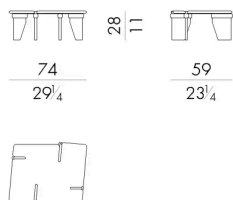

所有咖啡桌和边桌 Overlap 的设计都是为了让大理石这种厚重的原材料更加轻盈。桌面上有四个空腔，每边一个，将支撑大理石桌面的桌腿包围起来，桌腿呈长方形，边角呈圆形。金属环环抱着桌腿，使该系列的产品更加独特。

尺寸

OVERLAP. 4050 / MA

Coffee table

53 W x 44 D x 50 H cm

OVERLAP. 4070 / A / MA

Coffee table

74 W x 59 D x 35 H cm

OVERLAP. 4070 / B / MA

Coffee table

74 W x 59 D x 28 H cm

OVERLAP. 4090 / A / MA

Coffee table

91 W x 72 D x 35 H cm

OVERLAP. 4090/B/MA

Coffee table

91 W x 72 D x 28 H cm

OVERLAP. 4140/MA

Coffee table

144 W x 50 D x 35 H cm

OVERLAP. 4170/MA

Coffee table

173 W x 44 D x 28 H cm