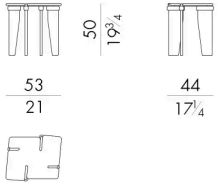

所有咖啡桌和边桌 Overlap 的设计都是为了让大理石这种厚重的原材料更加轻盈。桌面上有四个空腔，每边一个，将支撑大理石桌面的桌腿包围起来，桌腿呈长方形，边角呈圆形。金属环抱着桌腿，使该系列的产品更加独特。

尺寸

OVERLAP. 4050 / MA

Coffee table

53 W x 44 D x 50 H cm

**OVERLAP. 4070 / A / MA**

Coffee table

74 W x 59 D x 35 H cm

**OVERLAP. 4070 / B / MA**

Coffee table

74 W x 59 D x 28 H cm

**OVERLAP. 4090 / A / MA**

Coffee table

91 W x 72 D x 35 H cm

OVERLAP. 4090/B/MA

Coffee table

91Wx72Dx28H cm

OVERLAP. 4140/MA

Coffee table

144Wx50Dx35H cm

OVERLAP. 4170/MA

Coffee table

173Wx44Dx28H cm