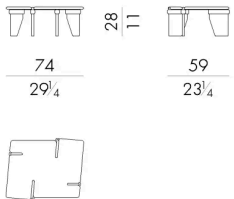

所有咖啡桌和边桌 Overlap 的设计都是为了让大理石这种厚重的原材料更加轻盈。桌面上有四个空腔，每边一个，将支撑大理石桌面的桌腿包围起来，桌腿呈长方形，边角呈圆形。金属环抱着桌腿，使该系列的产品更加独特。

尺寸

OVERLAP. 4050 / M A

Coffee table

53 W x 44 D x 50 H cm

**OVERLAP. 4070 / A / M A**

Coffee table

74 W x 59 D x 35 H cm

**OVERLAP. 4070 / B / M A**

Coffee table

74 W x 59 D x 28 H cm

**OVERLAP. 4090 / A / M A**

Coffee table

91 W x 72 D x 35 H cm

OVERLAP. 4090 / B / MA
Coffee table

91 W x 72 D x 28 H cm

OVERLAP. 4140 / MA
Coffee table

144 W x 50 D x 35 H cm

OVERLAP. 4170 / MA
Coffee table

173 W x 44 D x 28 H cm