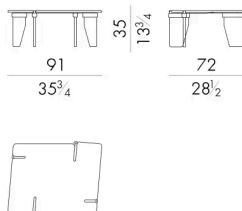

所有咖啡桌和边桌 Overlap 的设计都是为了让大理石这种厚重的原材料更加轻盈。桌面上有四个空腔，每边一个，将支撑大理石桌面的桌腿包围起来，桌腿呈长方形，边角呈圆形。金属环环抱着桌腿，使该系列的产品更加独特。

尺寸

OVERLAP. 4050 / MA

Coffee table

53 W x 44 D x 50 H cm

OVERLAP. 4070 / A / MA

Coffee table

74 W x 59 D x 35 H cm

OVERLAP. 4070 / B / MA

Coffee table

74 W x 59 D x 28 H cm

OVERLAP. 4090 / A / MA

Coffee table

91 W x 72 D x 35 H cm

OVERLAP. 4090/B/MA

Coffee table

91 W x 72 D x 28 H cm

OVERLAP. 4140/MA

Coffee table

144 W x 50 D x 35 H cm

OVERLAP. 4170/MA

Coffee table

173 W x 44 D x 28 H cm