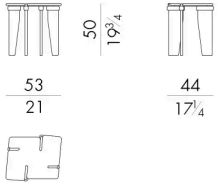

所有咖啡桌和边桌 Overlap 的设计都是为了让大理石这种厚重的原材料更加轻盈。桌面上有四个空腔，每边一个，将支撑大理石桌面的桌腿包围起来，桌腿呈长方形，边角呈圆形。金属环抱着桌腿，使该系列的产品更加独特。

尺寸

OVERLAP. 4050 / M A

Coffee table

53 W x 44 D x 50 H cm

**OVERLAP. 4070 / A / M A**

Coffee table

74 W x 59 D x 35 H cm

**OVERLAP. 4070 / B / M A**

Coffee table

74 W x 59 D x 28 H cm

**OVERLAP. 4090 / A / M A**

Coffee table

91 W x 72 D x 35 H cm

OVERLAP. 4090 / B / MA
Coffee table

91 W x 72 D x 28 H cm

OVERLAP. 4140 / MA
Coffee table

144 W x 50 D x 35 H cm

OVERLAP. 4170 / MA
Coffee table

173 W x 44 D x 28 H cm