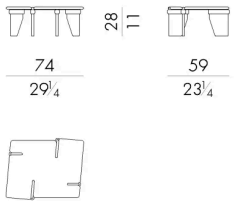

所有咖啡桌和边桌 Overlap 的设计都是为了让大理石这种厚重的原材料更加轻盈。桌面上有四个空腔，每边一个，将支撑大理石桌面的桌腿包围起来，桌腿呈长方形，边角呈圆形。金属环抱着桌腿，使该系列的产品更加独特。

尺寸

OVERLAP. 4050 / MA

Coffee table

53 W x 44 D x 50 H cm

OVERLAP. 4070 / A / MA

Coffee table

74 W x 59 D x 35 H cm

OVERLAP. 4070 / B / MA

Coffee table

74 W x 59 D x 28 H cm

OVERLAP. 4090 / A / MA

Coffee table

91 W x 72 D x 35 H cm

OVERLAP. 4090/B/MA

Coffee table

91Wx72Dx28H cm

OVERLAP. 4140/MA

Coffee table

144Wx50Dx35H cm

OVERLAP. 4170/MA

Coffee table

173Wx44Dx28H cm