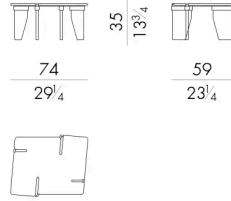

所有咖啡桌和边桌 Overlap 的设计都是为了让大理石这种厚重的原材料更加轻盈。桌面上有四个空腔，每边一个，将支撑大理石桌面的桌腿包围起来，桌腿呈长方形，边角呈圆形。金属环抱着桌腿，使该系列的产品更加独特。

尺寸

OVERLAP. 4050 / MA

Coffee table

53 W x 44 D x 50 H cm

OVERLAP. 4070 / A / MA

Coffee table

74 W x 59 D x 35 H cm

OVERLAP. 4070 / B / MA

Coffee table

74 W x 59 D x 28 H cm

OVERLAP. 4090 / A / MA

Coffee table

91 W x 72 D x 35 H cm

OVERLAP. 4090/B/MA

Coffee table

91Wx72Dx28H cm

OVERLAP. 4140/MA

Coffee table

144Wx50Dx35H cm

OVERLAP. 4170/MA

Coffee table

173Wx44Dx28H cm