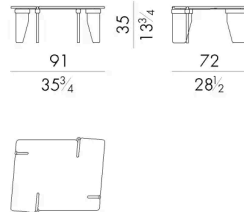

所有咖啡桌和边桌 Overlap 的设计都是为了让大理石这种厚重的原材料更加轻盈。桌面上有四个空腔，每边一个，将支撑大理石桌面的桌腿包围起来，桌腿呈长方形，边角呈圆形。金属环抱着桌腿，使该系列的产品更加独特。

尺寸

OVERLAP. 4050 / MA

Coffee table

53 W x 44 D x 50 H cm

OVERLAP. 4070 / A / MA

Coffee table

74 W x 59 D x 35 H cm

OVERLAP. 4070 / B / MA

Coffee table

74 W x 59 D x 28 H cm

OVERLAP. 4090 / A / MA

Coffee table

91 W x 72 D x 35 H cm

OVERLAP. 4090/B/MA

Coffee table

91Wx72Dx28H cm

OVERLAP. 4140/MA

Coffee table

144Wx50Dx35H cm

OVERLAP. 4170/MA

Coffee table

173Wx44Dx28H cm