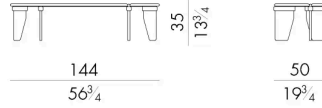

所有咖啡桌和边桌 Overlap 的设计都是为了让大理石这种厚重的原材料更加轻盈。桌面上有四个空腔，每边一个，将支撑大理石桌面的桌腿包围起来，桌腿呈长方形，边角呈圆形。金属环抱着桌腿，使该系列的产品更加独特。

尺寸

OVERLAP. 4050 / MA

Coffee table

53 W x 44 D x 50 H cm

OVERLAP. 4070 / A / MA

Coffee table

74 W x 59 D x 35 H cm

OVERLAP. 4070 / B / MA

Coffee table

74 W x 59 D x 28 H cm

OVERLAP. 4090 / A / MA

Coffee table

91 W x 72 D x 35 H cm

OVERLAP. 4090/B/MA

Coffee table

91Wx72Dx28H cm

OVERLAP. 4140/MA

Coffee table

144Wx50Dx35H cm

OVERLAP. 4170/MA

Coffee table

173Wx44Dx28H cm