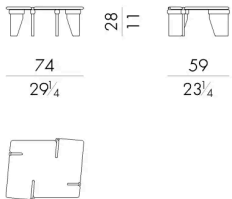

所有咖啡桌和边桌 Overlap 的设计都是为了让大理石这种厚重的原材料更加轻盈。桌面上有四个空腔，每边一个，将支撑大理石桌面的桌腿包围起来，桌腿呈长方形，边角呈圆形。金属环抱着桌腿，使该系列的产品更加独特。

尺寸

OVERLAP. 4050 / MA

Coffee table

53 W x 44 D x 50 H cm

**OVERLAP. 4070 / A / MA**

Coffee table

74 W x 59 D x 35 H cm

**OVERLAP. 4070 / B / MA**

Coffee table

74 W x 59 D x 28 H cm

**OVERLAP. 4090 / A / MA**

Coffee table

91 W x 72 D x 35 H cm

OVERLAP. 4090/B/MA

Coffee table

91Wx72Dx28H cm

OVERLAP. 4140/MA

Coffee table

144Wx50Dx35H cm

OVERLAP. 4170/MA

Coffee table

173Wx44Dx28H cm