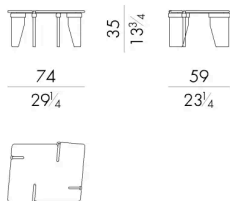

所有咖啡桌和边桌 Overlap 的设计都是为了让大理石这种厚重的原材料更加轻盈。桌面上有四个空腔，每边一个，将支撑大理石桌面的桌腿包围起来，桌腿呈长方形，边角呈圆形。金属环环抱着桌腿，使该系列的产品更加独特。

尺寸

OVERLAP. 4050 / MA

Coffee table

53 W x 44 D x 50 H cm

OVERLAP. 4070 / A / MA

Coffee table

74 W x 59 D x 35 H cm

OVERLAP. 4070 / B / MA

Coffee table

74 W x 59 D x 28 H cm

OVERLAP. 4090 / A / MA

Coffee table

91 W x 72 D x 35 H cm

OVERLAP. 4090/B/MA

Coffee table

91 W x 72 D x 28 H cm

OVERLAP. 4140/MA

Coffee table

144 W x 50 D x 35 H cm

OVERLAP. 4170/MA

Coffee table

173 W x 44 D x 28 H cm