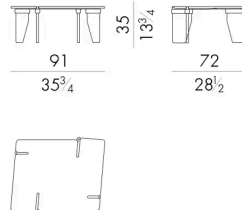

所有咖啡桌和边桌 Overlap 的设计都是为了让大理石这种厚重的原材料更加轻盈。桌面上有四个空腔，每边一个，将支撑大理石桌面的桌腿包围起来，桌腿呈长方形，边角呈圆形。金属环抱着桌腿，使该系列的产品更加独特。

尺寸

OVERLAP. 4050 / MA

Coffee table

53 W x 44 D x 50 H cm

**OVERLAP. 4070 / A / MA**

Coffee table

74 W x 59 D x 35 H cm

**OVERLAP. 4070 / B / MA**

Coffee table

74 W x 59 D x 28 H cm

**OVERLAP. 4090 / A / MA**

Coffee table

91 W x 72 D x 35 H cm

OVERLAP. 4090/B/MA

Coffee table

91Wx72Dx28H cm

OVERLAP. 4140/MA

Coffee table

144Wx50Dx35H cm

OVERLAP. 4170/MA

Coffee table

173Wx44Dx28H cm