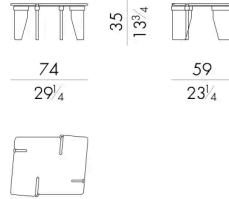

所有咖啡桌和边桌 Overlap 的设计都是为了让大理石这种厚重的原材料更加轻盈。桌面上有四个空腔，每边一个，将支撑大理石桌面的桌腿包围起来，桌腿呈长方形，边角呈圆形。金属环抱着桌腿，使该系列的产品更加独特。

尺寸

OVERLAP. 4050 / MA

Coffee table

53 W x 44 D x 50 H cm

**OVERLAP. 4070 / A / MA**

Coffee table

74 W x 59 D x 35 H cm

**OVERLAP. 4070 / B / MA**

Coffee table

74 W x 59 D x 28 H cm

**OVERLAP. 4090 / A / MA**

Coffee table

91 W x 72 D x 35 H cm

OVERLAP. 4090/B/MA

Coffee table

91Wx72Dx28H cm

OVERLAP. 4140/MA

Coffee table

144Wx50Dx35H cm

OVERLAP. 4170/MA

Coffee table

173Wx44Dx28H cm