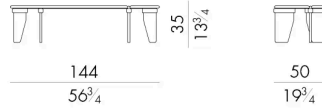

所有咖啡桌和边桌 Overlap 的设计都是为了让大理石这种厚重的原材料更加轻盈。桌面上有四个空腔，每边一个，将支撑大理石桌面的桌腿包围起来，桌腿呈长方形，边角呈圆形。金属环环抱着桌腿，使该系列的产品更加独特。

尺寸

OVERLAP. 4050 / MA

Coffee table

53 W x 44 D x 50 H cm

OVERLAP. 4070 / A / MA

Coffee table

74 W x 59 D x 35 H cm

OVERLAP. 4070 / B / MA

Coffee table

74 W x 59 D x 28 H cm

OVERLAP. 4090 / A / MA

Coffee table

91 W x 72 D x 35 H cm

OVERLAP. 4090/B/MA

Coffee table

91 W x 72 D x 28 H cm

OVERLAP. 4140/MA

Coffee table

144 W x 50 D x 35 H cm

OVERLAP. 4170/MA

Coffee table

173 W x 44 D x 28 H cm