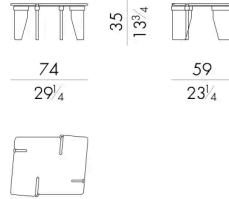

所有咖啡桌和边桌 Overlap 的设计都是为了让大理石这种厚重的原材料更加轻盈。桌面上有四个空腔，每边一个，将支撑大理石桌面的桌腿包围起来，桌腿呈长方形，边角呈圆形。金属环抱着桌腿，使该系列的产品更加独特。

尺寸

OVERLAP. 4050 / M A

Coffee table

53 W x 44 D x 50 H cm

**OVERLAP. 4070 / A / M A**

Coffee table

74 W x 59 D x 35 H cm

**OVERLAP. 4070 / B / M A**

Coffee table

74 W x 59 D x 28 H cm

**OVERLAP. 4090 / A / M A**

Coffee table

91 W x 72 D x 35 H cm

OVERLAP. 4090 / B / MA
Coffee table

91 W x 72 D x 28 H cm

OVERLAP. 4140 / MA
Coffee table

144 W x 50 D x 35 H cm

OVERLAP. 4170 / MA
Coffee table

173 W x 44 D x 28 H cm