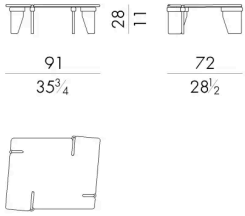

所有咖啡桌和边桌 Overlap 的设计都是为了让大理石这种厚重的原材料更加轻盈。桌面上有四个空腔，每边一个，将支撑大理石桌面的桌腿包围起来，桌腿呈长方形，边角呈圆形。金属环抱着桌腿，使该系列的产品更加独特。

尺寸

OVERLAP. 4050 / M A

Coffee table

53 W x 44 D x 50 H cm

**OVERLAP. 4070 / A / M A**

Coffee table

74 W x 59 D x 35 H cm

**OVERLAP. 4070 / B / M A**

Coffee table

74 W x 59 D x 28 H cm

**OVERLAP. 4090 / A / M A**

Coffee table

91 W x 72 D x 35 H cm

OVERLAP. 4090 / B / MA
Coffee table

91 W x 72 D x 28 H cm

OVERLAP. 4140 / MA
Coffee table

144 W x 50 D x 35 H cm

OVERLAP. 4170 / MA
Coffee table

173 W x 44 D x 28 H cm