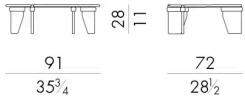

所有咖啡桌和边桌 Overlap 的设计都是为了让大理石这种厚重的原材料更加轻盈。桌面上有四个空腔，每边一个，将支撑大理石桌面的桌腿包围起来，桌腿呈长方形，边角呈圆形。金属环抱着桌腿，使该系列的产品更加独特。

尺寸

OVERLAP. 4050 / MA

Coffee table

53 W x 44 D x 50 H cm

OVERLAP. 4070 / A / MA

Coffee table

74 W x 59 D x 35 H cm

OVERLAP. 4070 / B / MA

Coffee table

74 W x 59 D x 28 H cm

OVERLAP. 4090 / A / MA

Coffee table

91 W x 72 D x 35 H cm

OVERLAP. 4090/B/MA

Coffee table

91Wx72Dx28H cm

OVERLAP. 4140/MA

Coffee table

144Wx50Dx35H cm

OVERLAP. 4170/MA

Coffee table

173Wx44Dx28H cm