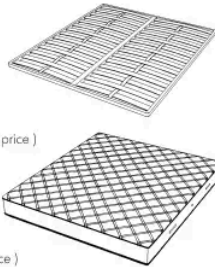

Laryssa 床的床头板由两块线条蜿蜒的面板组成，优雅的手工缝纫线沿床头板四周延伸。仅有皮革内饰可供选择。

尺寸

LARYSSA . 5153 / A

Bed

197 W x 233 D x 110 H cm

**SPRING.153 (QUEEN SIZE)**

cm 153x203 H4
60 1/2 x 80 H1 1/2
(not included in the price)

MATTRESS.153 (QUEEN SIZE)

cm 153x203 H25
60 1/2 x 80 H9 3/4
(not included in the price)

LARYSSA . 5160 / A

Bed

204 W x 230 D x 110 H cm

**SPRING.160**

cm 160x200 H4
63x78 3/4 H1 1/2
(not included in the price)

MATTRESS.160

cm 160x200 H25
63x78 3/4 H9 3/4
(not included in the price)

LARYSSA . 5180 / A

Bed

224 W x 230 D x 110 H cm

SPRING.180
cm 180x200 H4
71x78 3/4 H1 1/2
(not included in the price)

MATTRESS.180
cm 180x200 H25
71x78 3/4 H9 3/4
(not included in the price)

LARYSSA . 5193 / A

Bed

237 W x 233 D x 110 H cm

SPRING.193 (KING SIZE)
cm 193x203 H4
76x80 H1 1/2
(not included in the price)

MATTRESS.193 (KING SIZE)
cm 193x203 H25
76x80 H9 3/4
(not included in the price)

LARYSSA.5200/A

Bed