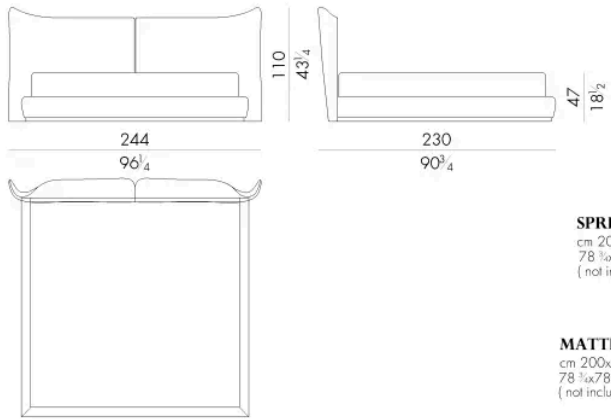

LARYSSA.5200/A

Bed

生成: 06/07/2026

244 W x 230 D x 110 H cm

SPRING.200
cm 200x200 H4
78 1/2x78 1/2 H1 1/2
(not included in the price)

MATTRESS.200
cm 200x200 H25
78 1/2x78 1/2 H9 3/4
(not included in the price)