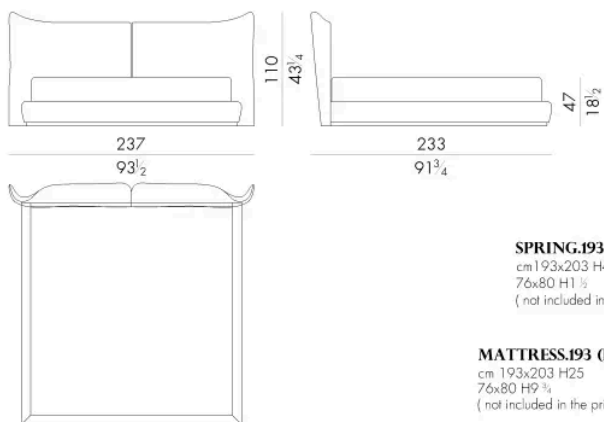

# 尺寸

### MATTRESS.160

cm 160x200 H25  
63x78 3/4 H9 3/4  
(not included in the price)

### LARYSSA . 5180 / A

Bed

224 W x 230 D x 110 H cm

**SPRING.180**  
cm 180x200 H4  
71x78 3/4 H1 1/2  
( not included in the price )

**MATTRESS.180**  
cm 180x200 H25  
71x78 3/4 H9 3/4  
( not included in the price )

### LARYSSA . 5193 / A

Bed

237 W x 233 D x 110 H cm

**SPRING.193 (KING SIZE)**  
cm 193x203 H4  
76x80 H1 1/2  
( not included in the price )

**MATTRESS.193 (KING SIZE)**  
cm 193x203 H25  
76x80 H9 3/4  
( not included in the price )