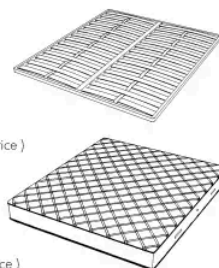

MATTRESS.160

cm 160x200 H25
63x78 3/4 H9 3/4
(not included in the price)