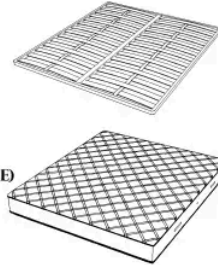

Laryssa 床的床头板由两块线条蜿蜒的面板组成，优雅的手工缝纫线沿床头板四周延伸。仅有皮革内饰可供选择。

尺寸

LARYSSA . 5153 / A

Bed

197 W x 233 D x 110 H cm

**SPRING.153 (QUEEN SIZE)**

cm 153x203 H4
60 1/2 x 80 H1 1/2
(not included in the price)

MATTRESS.153 (QUEEN SIZE)

cm 153x203 H25
60 1/2 x 80 H9 3/4
(not included in the price)

LARYSSA . 5160 / A

Bed

204 W x 230 D x 110 H cm

**SPRING.160**

cm 160x200 H4
63x78 3/4 H1 1/2
(not included in the price)

MATTRESS.160

cm 160x200 H25
63x78 3/4 H9 3/4
(not included in the price)

LARYSSA . 5180 / A

Bed

224 W x 230 D x 110 H cm

SPRING.180
cm 180x200 H4
71x78 3/4 H1 1/2
(not included in the price)

MATTRESS.180
cm 180x200 H25
71x78 3/4 H9 3/4
(not included in the price)

LARYSSA . 5193 / A

生成: 15/06/2026

244 W x 230 D x 110 H cm

SPRING.200

cm 200x200 H4
78 1/2x78 1/2 H1 1/2
(not included in the price)

MATTRESS.200

cm 200x200 H25
78 1/2x78 1/2 H9 3/4
(not included in the price)