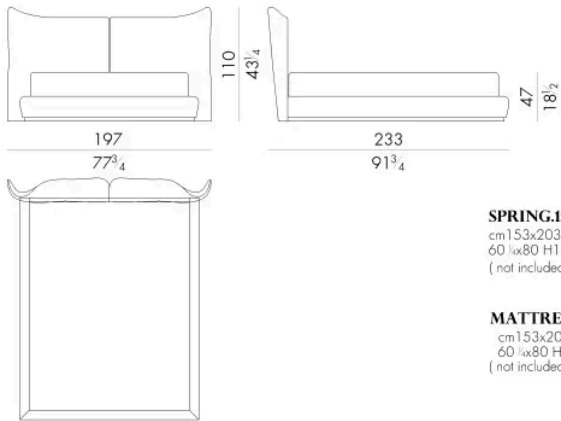

Laryssa 床的床头板由两块线条蜿蜒的面板组成，优雅的手工缝纫线沿床头板四周延伸。仅有皮革内饰可供选择。

尺寸

LARYSSA . 5153 / A

Bed

197 W x 233 D x 110 H cm

**SPRING.153 (QUEEN SIZE)**

cm 153x203 H4
60 1/2 x 80 H1 1/2
(not included in the price)

MATTRESS.153 (QUEEN SIZE)

cm 153x203 H25
60 1/2 x 80 H9 3/4
(not included in the price)

LARYSSA . 5160 / A

Bed

204 W x 230 D x 110 H cm

**SPRING.160**

cm 160x200 H4
63x78 3/4 H1 1/2
(not included in the price)

MATTRESS.160

cm 160x200 H25
63x78 3/4 H9 3/4
(not included in the price)

LARYSSA . 5180 / A

Bed

224 W x 230 D x 110 H cm

SPRING.180
cm 180x200 H4
71x78 3/4 H1 1/2
(not included in the price)

MATTRESS.180
cm 180x200 H25
71x78 3/4 H9 3/4
(not included in the price)

LARYSSA . 5193 / A

生成: 15/06/2026

244 W x 230 D x 110 H cm

SPRING.200

cm 200x200 H4
78 1/2x78 1/2 H1 1/2
(not included in the price)

MATTRESS.200

cm 200x200 H25
78 1/2x78 1/2 H9 3/4
(not included in the price)