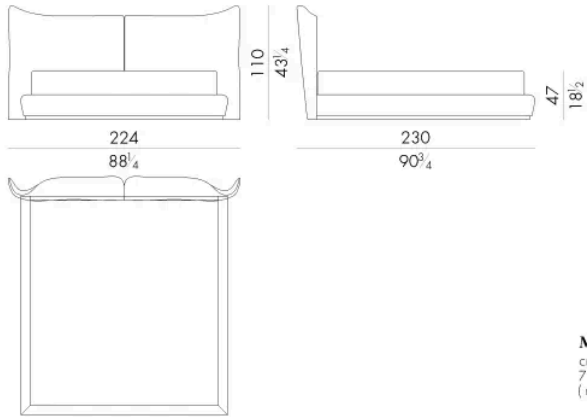

Laryssa 床的床头板由两块线条蜿蜒的面板组成，优雅的手工缝纫线沿床头板四周延伸。仅有皮革内饰可供选择。

尺寸

LARYSSA . 5153 / A

Bed

197 W x 233 D x 110 H cm

**SPRING.153 (QUEEN SIZE)**

cm 153x203 H4
60 1/2 x 80 H1 1/2
(not included in the price)

MATTRESS.153 (QUEEN SIZE)

cm 153x203 H25
60 1/2 x 80 H9 3/4
(not included in the price)

LARYSSA . 5160 / A

Bed

204 W x 230 D x 110 H cm

**SPRING.160**

cm 160x200 H4
63x78 3/4 H1 1/2
(not included in the price)

MATTRESS.160

cm 160x200 H25
63x78 3/4 H9 3/4
(not included in the price)

LARYSSA . 5180 / A

Bed

224 W x 230 D x 110 H cm

SPRING.180
cm 180x200 H4
71x78 3/4 H1 1/2
(not included in the price)

MATTRESS.180
cm 180x200 H25
71x78 3/4 H9 3/4
(not included in the price)

LARYSSA . 5193 / A

生成: 15/06/2026

244 W x 230 D x 110 H cm

SPRING.200

cm 200x200 H4
78 1/2x78 1/2 H1 1/2
(not included in the price)

MATTRESS.200

cm 200x200 H25
78 1/2x78 1/2 H9 3/4
(not included in the price)