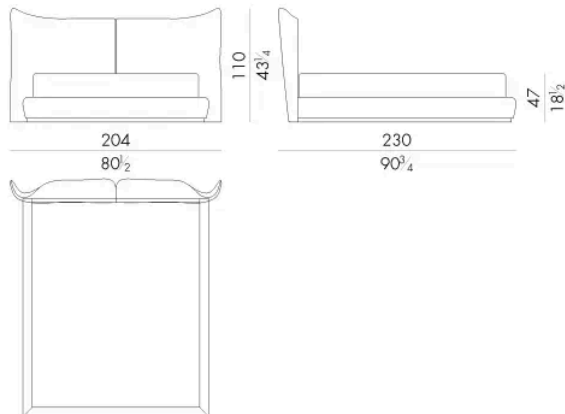

LARYSSA . 5160 / A

Bed

204 W x 230 D x 110 H cm