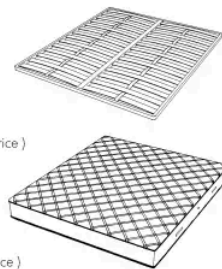

Laryssa 床的床头板由两块线条蜿蜒的面板组成，优雅的手工缝纫线沿床头板四周延伸。仅有皮革内饰可供选择。

尺寸

LARYSSA . 5153 / A

Bed

197 W x 233 D x 110 H cm

**SPRING.153 (QUEEN SIZE)**

cm 153x203 H4
60 1/2 x 80 H1 1/2
(not included in the price)

MATTRESS.153 (QUEEN SIZE)

cm 153x203 H25
60 1/2 x 80 H9 3/4
(not included in the price)

LARYSSA . 5160 / A

Bed

204 W x 230 D x 110 H cm

**SPRING.160**

cm 160x200 H4
63x78 3/4 H1 1/2
(not included in the price)

MATTRESS.160

cm 160x200 H25
63x78 3/4 H9 3/4
(not included in the price)

LARYSSA . 5180 / A

Bed

224 W x 230 D x 110 H cm

SPRING.180
cm 180x200 H4
71x78 3/4 H1 1/2
(not included in the price)

MATTRESS.180
cm 180x200 H25
71x78 3/4 H9 3/4
(not included in the price)

LARYSSA . 5193 / A

生成: 15/06/2026

244 W x 230 D x 110 H cm

SPRING.200

cm 200x200 H4
78 1/2x78 1/2 H1 1/2
(not included in the price)

MATTRESS.200

cm 200x200 H25
78 1/2x78 1/2 H9 3/4
(not included in the price)