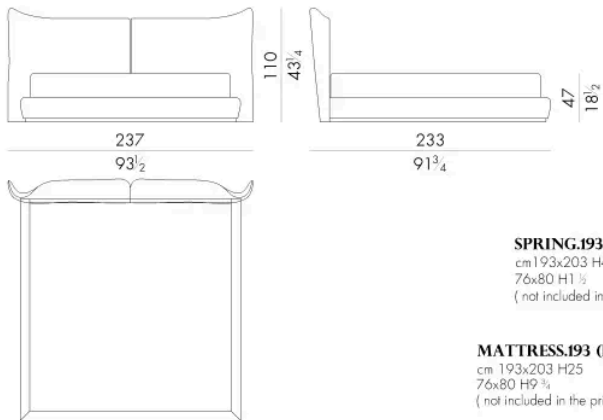

Laryssa 床的床头板由两块线条蜿蜒的面板组成，优雅的手工缝纫线沿床头板四周延伸。仅有皮革内饰可供选择。

尺寸

LARYSSA . 5153 / A

Bed

197 W x 233 D x 110 H cm

**SPRING.153 (QUEEN SIZE)**

cm 153x203 H4
60 1/2 x 80 H1 1/2
(not included in the price)

MATTRESS.153 (QUEEN SIZE)

LARYSSA . 5180 / A

Bed

224 W x 230 D x 110 H cm

SPRING.180
cm 180x200 H4
71x78 3/4 H1 1/2
(not included in the price)

MATTRESS.180
cm 180x200 H25
71x78 3/4 H9 3/4
(not included in the price)

LARYSSA . 5193 / A

Bed

237 W x 233 D x 110 H cm

SPRING.193 (KING SIZE)
cm 193x203 H4
76x80 H1 1/2
(not included in the price)

MATTRESS.193 (KING SIZE)
cm 193x203 H25
76x80 H9 3/4
(not included in the price)

LARYSSA.5200/A

Bed

生成: 15/06/2026

244 W x 230 D x 110 H cm

SPRING.200

cm 200x200 H4
78 1/2x78 1/2 H1 1/2
(not included in the price)

MATTRESS.200

cm 200x200 H25
78 1/2x78 1/2 H9 3/4
(not included in the price)