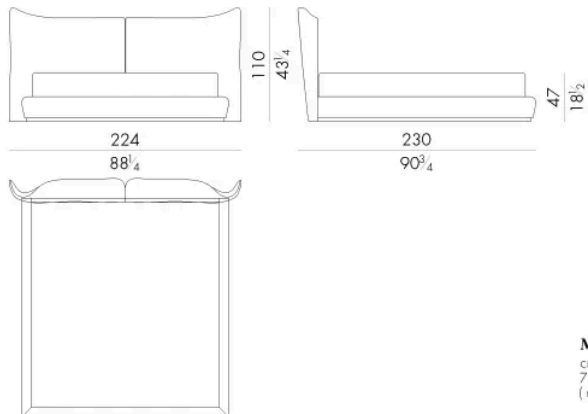

# 尺寸

### SPRING.160

cm 160x200 H4  
63x78 3/4 H1 1/2  
(not included in the price)

### MATTRESS.160

cm 160x200 H25  
63x78 3/4 H9 3/4  
(not included in the price)

### LARYSSA . 5180 / A

Bed

224 W x 230 D x 110 H cm

**SPRING.180**  
cm 180x200 H4  
71x78 3/4 H1 1/2  
( not included in the price )

**MATTRESS.180**  
cm 180x200 H25  
71x78 3/4 H9 3/4  
( not included in the price )