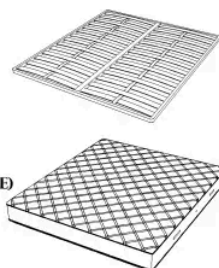

MATTRESS.153 (QUEEN SIZE)

cm 153x203 H25
60 1/2 x 80 H9 3/4
(not included in the price)