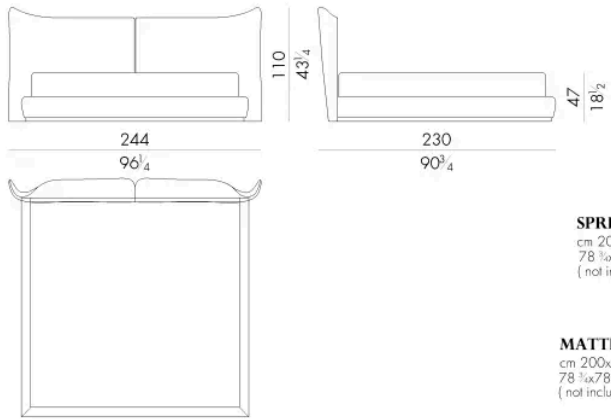

# 尺寸

### LARYSSA . 5180 / A

Bed

224 W x 230 D x 110 H cm

**SPRING.180**  
cm 180x200 H4  
71x78 3/4 H1 1/2  
( not included in the price )

**MATTRESS.180**  
cm 180x200 H25  
71x78 3/4 H9 3/4  
( not included in the price )

### LARYSSA . 5193 / A

Bed

237 W x 233 D x 110 H cm

**SPRING.193 (KING SIZE)**  
cm 193x203 H4  
76x80 H1 1/2  
( not included in the price )

**MATTRESS.193 (KING SIZE)**  
cm 193x203 H25  
76x80 H9 3/4  
( not included in the price )

LARYSSA.5200/A

Bed

生成: 06/07/2026

244 W x 230 D x 110 H cm

**SPRING.200**  
cm 200x200 H4  
78 1/2x78 1/2 H1 1/2  
( not included in the price )

**MATTRESS.200**  
cm 200x200 H25  
78 1/2x78 1/2 H9 3/4  
( not included in the price )