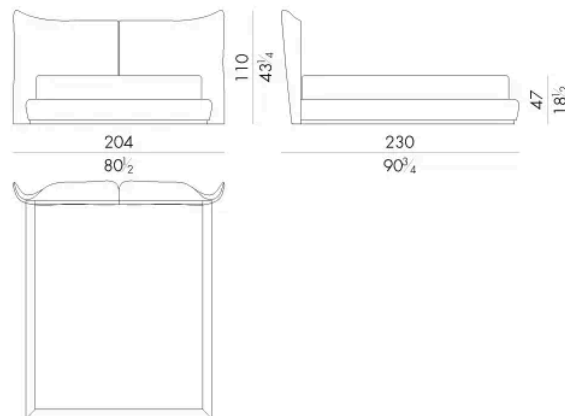

# 尺寸

## LARYSSA . 5153 / A

Bed

197 W x 233 D x 110 H cm

### MATTRESS.153 (QUEEN SIZE)

cm 153x203 H25  
60 1/2 x 80 H9 3/4  
(not included in the price)

## LARYSSA . 5160 / A

Bed

204 W x 230 D x 110 H cm