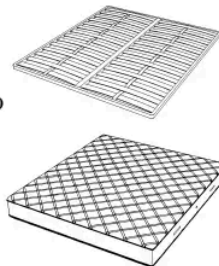

cm 160x200 H25
63x78 3/4 H9 3/4
(not included in the price)

NOVABED . 5180

Bed

198 W x 220 D x 120 H cm

SPRING.180
cm 180x200 H4
71x78 3/4 H1 1/2
(not included in the price)

MATTRESS.180
cm 180x200 H25
71x78 3/4 H9 3/4
(not included in the price)

NOVABED . 5193

Bed

218 W x 223 D x 120 H cm

SPRING.193 (KING SIZE)
cm 193x203 H4
76x80 H1 1/2
(not included in the price)

MATTRESS.193 (KING SIZE)
cm 193x203 H25
76x80 H9 3/4
(not included in the price)

NOVABED.5200

Bed

生成: 06/07/2026

218 W x 220 D x 120 H cm

SPRING.200

cm 200x200 H4
78 3/4x78 3/4 H1 1/2
(not included in the price)

MATTRESS.200

cm 200x200 H25
78 3/4x78 3/4 H9 3/4
(not included in the price)