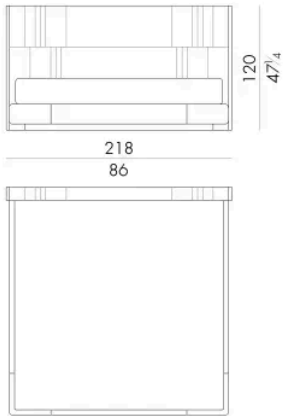

MATTRESS.153 (QUEEN SIZE)

cm 153x203 H25
60 1/2 x 80 H9 3/4
(not included in the price)

NOVABED.5160

Bed

178 W x 220 D x 120 H cm

SPRING.160

cm 160x200 H4
63x78 3/4 H1 1/2
(not included in the price)

MATTRESS.160

cm 160x200 H25
63x78 3/4 H9 3/4
(not included in the price)

NOVABED . 5 1 8 0

Bed

198 W x 220 D x 120 H cm

SPRING.180
cm 180x200 H4
71x78 3/4 H1 1/2
(not included in the price)

MATTRESS.180
cm 180x200 H25
71x78 3/4 H9 3/4
(not included in the price)

NOVABED . 5 1 9 3

Bed

218 W x 223 D x 120 H cm

SPRING.193 (KING SIZE)
cm 193x203 H4
76x80 H1 1/2
(not included in the price)

MATTRESS.193 (KING SIZE)
cm 193x203 H25
76x80 H9 3/4
(not included in the price)

Bed

218 W x 220 D x 120 H cm

SPRING.200
cm 200x200 H4
78 3/4x78 3/4 H1 1/2
(not included in the price)

MATTRESS.200
cm 200x200 H25
78 3/4x78 3/4 H9 3/4
(not included in the price)