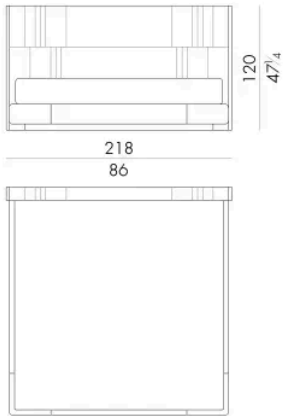

MATTRESS.153 (QUEEN SIZE)

cm 153x203 H25
60 1/2 x 80 H9 3/4
(not included in the price)

NOVABED . 5160

Bed

178 W x 220 D x 120 H cm

SPRING.160

cm 160x200 H4
63x78 3/4 H1 1/2
(not included in the price)

MATTRESS.160

cm 160x200 H25
63x78 3/4 H9 3/4
(not included in the price)

NOVABED . 5180

Bed

198 W x 220 D x 120 H cm

SPRING.180
cm 180x200 H4
71x78 3/4 H1 1/2
(not included in the price)

MATTRESS.180
cm 180x200 H25
71x78 3/4 H9 3/4
(not included in the price)

NOVABED . 5193

Bed

218 W x 223 D x 120 H cm

SPRING.193 (KING SIZE)
cm 193x203 H4
76x80 H1 1/2
(not included in the price)

MATTRESS.193 (KING SIZE)
cm 193x203 H25
76x80 H9 3/4
(not included in the price)

NOVABED.5200

Bed

生成: 06/07/2026

218 W x 220 D x 120 H cm

SPRING.200

cm 200x200 H4
78 3/4x78 3/4 H1 1/2
(not included in the price)

MATTRESS.200

cm 200x200 H25
78 3/4x78 3/4 H9 3/4
(not included in the price)