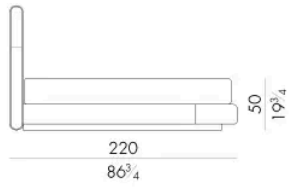

MATTRESS.153 (QUEEN SIZE)

cm 153x203 H25
60 1/2 x 80 H9 3/4
(not included in the price)

NOVABED.5160

Bed

178 W x 220 D x 120 H cm

SPRING.160

cm 160x200 H4
63x78 3/4 H1 1/2
(not included in the price)

MATTRESS.160

cm 160x200 H25
63x78 3/4 H9 3/4
(not included in the price)

NOVABED . 5 1 8 0

Bed

198 W x 220 D x 120 H cm

SPRING.180
cm 180x200 H4
71x78 3/4 H1 1/2
(not included in the price)

MATTRESS.180
cm 180x200 H25
71x78 3/4 H9 3/4
(not included in the price)

NOVABED . 5 1 9 3

Bed

218 W x 223 D x 120 H cm

SPRING.193 (KING SIZE)
cm 193x203 H4
76x80 H1 1/2
(not included in the price)

MATTRESS.193 (KING SIZE)
cm 193x203 H25
76x80 H9 3/4
(not included in the price)

Bed

218 W x 220 D x 120 H cm

SPRING.200
cm 200x200 H4
78 3/4x78 3/4 H1 1/2
(not included in the price)

MATTRESS.200
cm 200x200 H25
78 3/4x78 3/4 H9 3/4
(not included in the price)