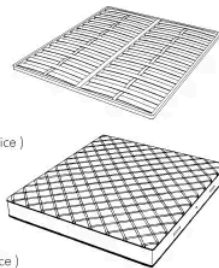

Novabed 的床头板和床尾板采用皮革或织物装饰，垂直缝线与平行缝线交替出现，床头板侧面的金属细节让人想起该系列其他产品的特点。除了标准床头板外，这款床还可提供更宽的床头板，将床头柜包在其中。

尺寸

NOVABED . 5153

Bed

178 W x 223 D x 120 H cm

SPRING.153 (QUEEN SIZE)

cm 153x203 H4
60 1/2 x 80 H1 1/2
(not included in the price)

MATTRESS.153 (QUEEN SIZE)

cm 153x203 H25
60 1/2 x 80 H9 3/4
(not included in the price)

NOVABED . 5160

Bed

178 W x 220 D x 120 H cm

SPRING.160

cm 160x200 H4
63x78 3/4 H1 1/2
(not included in the price)

MATTRESS.160

cm 160x200 H25
63x78 3/4 H9 3/4
(not included in the price)

NOVABED . 5180

Bed

198 W x 220 D x 120 H cm

SPRING.180
cm 180x200 H4
71x78 3/4 H1 1/2
(not included in the price)

MATTRESS.180
cm 180x200 H25
71x78 3/4 H9 3/4
(not included in the price)

NOVABED . 5193

Bed

218 W x 223 D x 120 H cm

SPRING.193 (KING SIZE)
cm 193x203 H4
76x80 H1 1/2
(not included in the price)

MATTRESS.193 (KING SIZE)
cm 193x203 H25
76x80 H9 3/4
(not included in the price)

NOVABED.5200