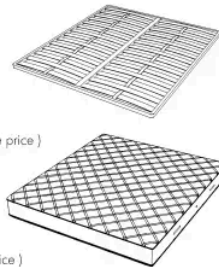

## NOVABED . 5153

Bed

178 W x 223 D x 120 H cm

**SPRING.153 (QUEEN SIZE)**

cm 153x203 H4  
60 1/2 x 80 H1 1/2  
(not included in the price)

**MATTRESS.153 (QUEEN SIZE)**

cm 153x203 H25  
60 1/2 x 80 H9 3/4  
(not included in the price)

## NOVABED . 5160

Bed

178 W x 220 D x 120 H cm

**SPRING.160**

cm 160x200 H4  
63x78 3/4 H1 1/2  
(not included in the price)

**MATTRESS.160**

cm 160x200 H25  
63x78 3/4 H9 3/4  
(not included in the price)

**NOVABED . 5180**

Bed

198 W x 220 D x 120 H cm

**SPRING.180**  
cm 180x200 H4  
71x78 3/4 H1 1/2  
(not included in the price)

**MATTRESS.180**  
cm 180x200 H25  
71x78 3/4 H9 3/4  
(not included in the price)

**NOVABED . 5193**