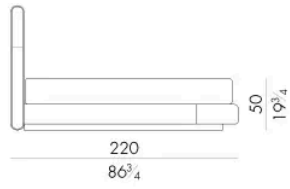

MATTRESS.153 (QUEEN SIZE)

cm 153x203 H25
60 1/2 x 80 H9 3/4
(not included in the price)

NOVABED . 5160

Bed

178 W x 220 D x 120 H cm

SPRING.160

cm 160x200 H4
63x78 3/4 H1 1/2
(not included in the price)

MATTRESS.160

cm 160x200 H25
63x78 3/4 H9 3/4
(not included in the price)

NOVABED . 5180

Bed

198 W x 220 D x 120 H cm

SPRING.180
cm 180x200 H4
71x78 3/4 H1 1/2
(not included in the price)

MATTRESS.180
cm 180x200 H25
71x78 3/4 H9 3/4
(not included in the price)

NOVABED . 5193

Bed

218 W x 223 D x 120 H cm

SPRING.193 (KING SIZE)
cm 193x203 H4
76x80 H1 1/2
(not included in the price)

MATTRESS.193 (KING SIZE)
cm 193x203 H25
76x80 H9 3/4
(not included in the price)

NOVABED.5200

Bed

生成: 06/07/2026

218 W x 220 D x 120 H cm

SPRING.200

cm 200x200 H4
78 3/4x78 3/4 H1 1/2
(not included in the price)

MATTRESS.200

cm 200x200 H25
78 3/4x78 3/4 H9 3/4
(not included in the price)