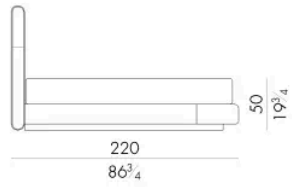

Novabed 的床头板和床尾板采用皮革或织物装饰，垂直缝线与平行缝线交替出现，床头板侧面的金属细节让人想起该系列其他产品的特点。除了标准床头板外，这款床还可提供更宽的床头板，将床头柜包在其中。

尺寸

NOVABED.5153

Bed

178 W x 223 D x 120 H cm

SPRING.153 (QUEEN SIZE)

cm 153x203 H4
60 1/2 x 80 H1 1/2
(not included in the price)

MATTRESS.153 (QUEEN SIZE)

cm 153x203 H25
60 1/2 x 80 H9 3/4
(not included in the price)

NOVABED.5160

Bed

178 W x 220 D x 120 H cm

SPRING.160

cm 160x200 H4
63x78 3/4 H1 1/2
(not included in the price)

MATTRESS.160

cm 160x200 H25
63x78 3/4 H9 3/4
(not included in the price)

NOVABED . 5 1 8 0

Bed

198 W x 220 D x 120 H cm

SPRING.180
cm 180x200 H4
71x78 3/4 H1 1/2
(not included in the price)

MATTRESS.180
cm 180x200 H25
71x78 3/4 H9 3/4
(not included in the price)

NOVABED . 5 1 9 3

Bed

218 W x 223 D x 120 H cm

SPRING.193 (KING SIZE)
cm 193x203 H4
76x80 H1 1/2
(not included in the price)

MATTRESS.193 (KING SIZE)
cm 193x203 H25
76x80 H9 3/4
(not included in the price)