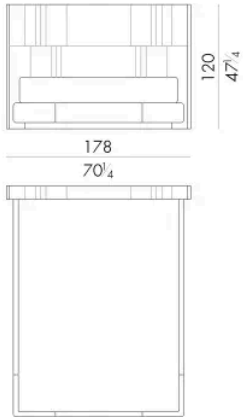

Novabed 的床头板和床尾板采用皮革或织物装饰，垂直缝线与平行缝线交替出现，床头板侧面的金属细节让人想起该系列其他产品的特点。除了标准床头板外，这款床还可提供更宽的床头板，将床头柜包在其中。

尺寸

NOVABED . 5153

Bed

178 W x 223 D x 120 H cm

SPRING.153 (QUEEN SIZE)

cm 153x203 H4
60 1/2 x 80 H1 1/2
(not included in the price)

MATTRESS.153 (QUEEN SIZE)

cm 153x203 H25
60 1/2 x 80 H9 3/4
(not included in the price)

NOVABED . 5160

Bed

178 W x 220 D x 120 H cm

SPRING.160

cm 160x200 H4
63x78 3/4 H1 1/2
(not included in the price)

MATTRESS.160

cm 160x200 H25
63x78 3/4 H9 3/4
(not included in the price)

NOVABED . 5180

Bed

198 W x 220 D x 120 H cm

SPRING.180
cm 180x200 H4
71x78 3/4 H1 1/2
(not included in the price)

MATTRESS.180
cm 180x200 H25
71x78 3/4 H9 3/4
(not included in the price)

NOVABED . 5193

Bed

218 W x 223 D x 120 H cm

SPRING.193 (KING SIZE)
cm 193x203 H4
76x80 H1 1/2
(not included in the price)

MATTRESS.193 (KING SIZE)
cm 193x203 H25
76x80 H9 3/4
(not included in the price)

NOVABED.5200