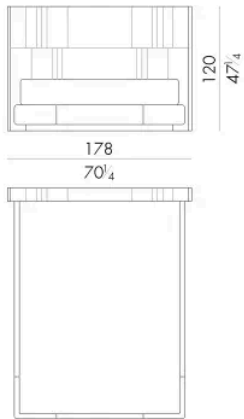

## 尺寸

## NOVABED . 5153

Bed

178 W x 223 D x 120 H cm

**SPRING.153 (QUEEN SIZE)**

cm 153x203 H4  
60 1/2 x 80 H1 1/2  
(not included in the price)

**MATTRESS.153 (QUEEN SIZE)**

cm 153x203 H25  
60 1/2 x 80 H9 3/4  
(not included in the price)

## NOVABED . 5160

Bed

178 W x 220 D x 120 H cm

**SPRING.160**

cm 160x200 H4  
63x78 3/4 H1 1/2  
(not included in the price)

**MATTRESS.160**

cm 160x200 H25  
63x78 3/4 H9 3/4  
(not included in the price)

**NOVABED . 5180**

Bed

218 W x 223 D x 120 H cm

**SPRING.193 (KING SIZE)**  
cm 193x203 H4  
76x80 H1 1/2  
(not included in the price)

**MATTRESS.193 (KING SIZE)**  
cm 193x203 H25  
76x80 H9 3/4  
(not included in the price)