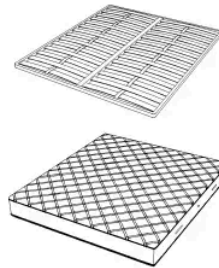

Novabed 的床头板和床尾板采用皮革或织物装饰，垂直缝线与平行缝线交替出现，床头板侧面的金属细节让人想起该系列其他产品的特点。除了标准床头板外，这款床还可提供更宽的床头板，将床头柜包在其中。

尺寸

NOVABED . 5153

Bed

178 W x 223 D x 120 H cm

SPRING.153 (QUEEN SIZE)

cm 153x203 H4
60 1/2 x 80 H1 1/2
(not included in the price)

MATTRESS.153 (QUEEN SIZE)

cm 153x203 H25
60 1/2 x 80 H9 3/4
(not included in the price)

NOVABED . 5160

Bed

178 W x 220 D x 120 H cm

SPRING.160

cm 160x200 H4
63x78 3/4 H1 1/2
(not included in the price)

MATTRESS.160

cm 160x200 H25
63x78 3/4 H9 3/4
(not included in the price)

NOVABED . 5180

Bed

198 W x 220 D x 120 H cm

SPRING.180
cm 180x200 H4
71x78 3/4 H1 1/2
(not included in the price)

MATTRESS.180
cm 180x200 H25
71x78 3/4 H9 3/4
(not included in the price)

NOVABED . 5193

Bed

218 W x 223 D x 120 H cm

SPRING.193 (KING SIZE)
cm 193x203 H4
76x80 H1 1/2
(not included in the price)

MATTRESS.193 (KING SIZE)
cm 193x203 H25
76x80 H9 3/4
(not included in the price)

NOVABED.5200