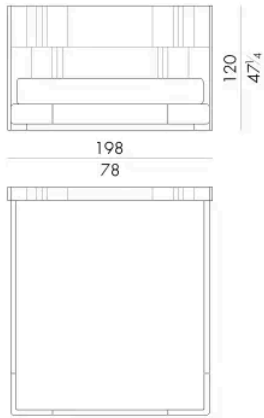

Novabed 的床头板和床尾板采用皮革或织物装饰，垂直缝线与平行缝线交替出现，床头板侧面的金属细节让人想起该系列其他产品的特点。除了标准床头板外，这款床还可提供更宽的床头板，将床头柜包在其中。

尺寸

NOVABED.5153

Bed

178 W x 223 D x 120 H cm

SPRING.153 (QUEEN SIZE)

cm 153x203 H4
60 1/2 x 80 H1 1/2
(not included in the price)

MATTRESS.153 (QUEEN SIZE)

cm 153x203 H25
60 1/2 x 80 H9 3/4
(not included in the price)

NOVABED.5160

Bed

178 W x 220 D x 120 H cm

SPRING.160

cm 160x200 H4
63x78 3/4 H1 1/2
(not included in the price)

MATTRESS.160

cm 160x200 H25
63x78 3/4 H9 3/4
(not included in the price)

NOVABED . 5 1 8 0

Bed

198 W x 220 D x 120 H cm

SPRING.180
cm 180x200 H4
71x78 3/4 H1 1/2
(not included in the price)

MATTRESS.180
cm 180x200 H25
71x78 3/4 H9 3/4
(not included in the price)

NOVABED . 5 1 9 3

Bed

218 W x 223 D x 120 H cm

SPRING.193 (KING SIZE)
cm 193x203 H4
76x80 H1 1/2
(not included in the price)

MATTRESS.193 (KING SIZE)
cm 193x203 H25
76x80 H9 3/4
(not included in the price)