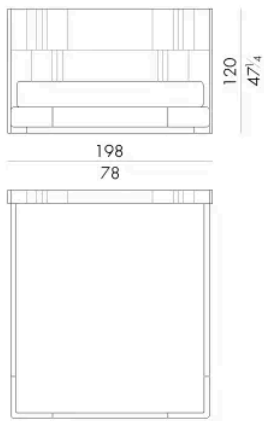

## 尺寸

## NOVABED . 5153

Bed

178 W x 223 D x 120 H cm

**SPRING.153 (QUEEN SIZE)**

cm 153x203 H4  
60 1/2 x 80 H1 1/2  
(not included in the price)

**MATTRESS.153 (QUEEN SIZE)**

cm 153x203 H25  
60 1/2 x 80 H9 3/4  
(not included in the price)

## NOVABED . 5160

Bed

178 W x 220 D x 120 H cm

**SPRING.160**

cm 160x200 H4  
63x78 3/4 H1 1/2  
(not included in the price)

**MATTRESS.160**

cm 160x200 H25  
63x78 3/4 H9 3/4  
(not included in the price)

**NOVABED . 5180**

Bed

198 W x 220 D x 120 H cm

**SPRING.180**  
cm 180x200 H4  
71x78 3/4 H1 1/2  
(not included in the price)

**MATTRESS.180**  
cm 180x200 H25  
71x78 3/4 H9 3/4  
(not included in the price)

**NOVABED . 5193**