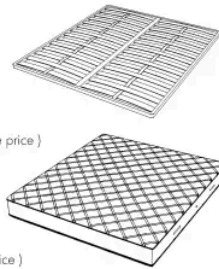

Novabed 的床头板和床尾板采用皮革或织物装饰，垂直缝线与平行缝线交替出现，床头板侧面的金属细节让人想起该系列其他产品的特点。除了标准床头板外，这款床还可提供更宽的床头板，将床头柜包在其中。

尺寸

NOVABED.5153

Bed

178 W x 223 D x 120 H cm

SPRING.153 (QUEEN SIZE)

cm 153x203 H4
60 1/2 x 80 H1 1/2
(not included in the price)

MATTRESS.153 (QUEEN SIZE)

cm 153x203 H25
60 1/2 x 80 H9 3/4
(not included in the price)

NOVABED.5160

Bed

178 W x 220 D x 120 H cm

SPRING.160

cm 160x200 H4
63x78 3/4 H1 1/2
(not included in the price)

MATTRESS.160

cm 160x200 H25
63x78 3/4 H9 3/4
(not included in the price)

NOVABED . 5 1 8 0

Bed

198 W x 220 D x 120 H cm

SPRING.180
cm 180x200 H4
71x78 3/4 H1 1/2
(not included in the price)

MATTRESS.180
cm 180x200 H25
71x78 3/4 H9 3/4
(not included in the price)

NOVABED . 5 1 9 3

Bed

218 W x 223 D x 120 H cm

SPRING.193 (KING SIZE)
cm 193x203 H4
76x80 H1 1/2
(not included in the price)

MATTRESS.193 (KING SIZE)
cm 193x203 H25
76x80 H9 3/4
(not included in the price)