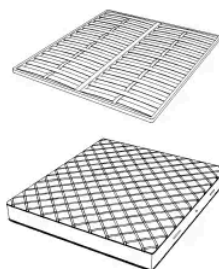

Novabed 的床头板和床尾板采用皮革或织物装饰，垂直缝线与平行缝线交替出现，床头板侧面的金属细节让人想起该系列其他产品的特点。除了标准床头板外，这款床还可提供更宽的床头板，将床头柜包在其中。

尺寸

NOVABED.5153

Bed

178 W x 223 D x 120 H cm

SPRING.153 (QUEEN SIZE)

cm 153x203 H4
60 1/2 x 80 H1 1/2
(not included in the price)

MATTRESS.153 (QUEEN SIZE)

cm 153x203 H25
60 1/2 x 80 H9 3/4
(not included in the price)

NOVABED.5160

Bed

178 W x 220 D x 120 H cm

SPRING.160

cm 160x200 H4
63x78 3/4 H1 1/2
(not included in the price)

MATTRESS.160

cm 160x200 H25
63x78 3/4 H9 3/4
(not included in the price)

NOVABED . 5 1 8 0

Bed

198 W x 220 D x 120 H cm

SPRING.180
cm 180x200 H4
71x78 3/4 H1 1/2
(not included in the price)

MATTRESS.180
cm 180x200 H25
71x78 3/4 H9 3/4
(not included in the price)

NOVABED . 5 1 9 3

Bed

218 W x 223 D x 120 H cm

SPRING.193 (KING SIZE)
cm 193x203 H4
76x80 H1 1/2
(not included in the price)

MATTRESS.193 (KING SIZE)
cm 193x203 H25
76x80 H9 3/4
(not included in the price)