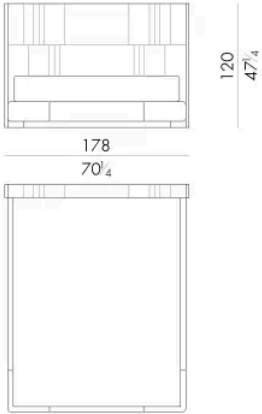

Novabed 的床头板和床尾板采用皮革或织物装饰，垂直缝线与平行缝线交替出现，床头板侧面的金属细节让人想起该系列其他产品的特点。除了标准床头板外，这款床还可提供更宽的床头板，将床头柜包在其中。

尺寸

NOVABED . 5153

Bed

178 W x 223 D x 120 H cm

SPRING.153 (QUEEN SIZE)

cm 153x203 H4
60 1/2 x 80 H1 1/2
(not included in the price)

MATTRESS.153 (QUEEN SIZE)

cm 153x203 H25
60 1/2 x 80 H9 3/4
(not included in the price)

NOVABED . 5160

Bed

178 W x 220 D x 120 H cm

SPRING.160

cm 160x200 H4
63x78 3/4 H1 1/2
(not included in the price)

MATTRESS.160

cm 160x200 H25
63x78 3/4 H9 3/4
(not included in the price)

NOVABED . 5180

Bed

198 W x 220 D x 120 H cm

SPRING.180
cm 180x200 H4
71x78 3/4 H1 1/2
(not included in the price)

MATTRESS.180
cm 180x200 H25
71x78 3/4 H9 3/4
(not included in the price)

NOVABED . 5193

Bed

218 W x 223 D x 120 H cm

SPRING.193 (KING SIZE)
cm 193x203 H4
76x80 H1 1/2
(not included in the price)

MATTRESS.193 (KING SIZE)
cm 193x203 H25
76x80 H9 3/4
(not included in the price)

NOVABED.5200