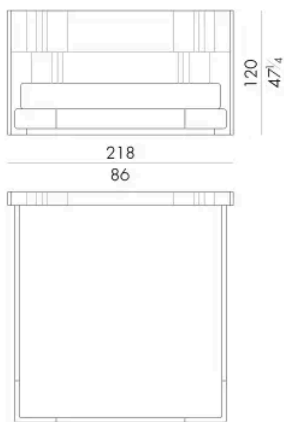

## 尺寸

## NOVABED . 5160

Bed

178 W x 220 D x 120 H cm

**SPRING.160**

cm 160x200 H4  
63x78 3/4 H1 1/2  
(not included in the price)

**MATTRESS.160**

cm 160x200 H25  
63x78 3/4 H9 3/4  
(not included in the price)

**NOVABED . 5180**

Bed

198 W x 220 D x 120 H cm

**SPRING.180**  
cm 180x200 H4  
71x78 3/4 H1 1/2  
(not included in the price)

**MATTRESS.180**  
cm 180x200 H25  
71x78 3/4 H9 3/4  
(not included in the price)

**NOVABED . 5193**

Bed

218 W x 223 D x 120 H cm

**SPRING.193 (KING SIZE)**  
cm 193x203 H4  
76x80 H1 1/2  
(not included in the price)

**MATTRESS.193 (KING SIZE)**  
cm 193x203 H25  
76x80 H9 3/4  
(not included in the price)