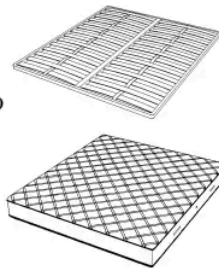

cm 160x200 H25
63x78 3/4 H9 3/4
(not included in the price)

NOVABED . 5 1 8 0

Bed

198 W x 220 D x 120 H cm

SPRING.180
cm 180x200 H4
71x78 3/4 H1 1/2
(not included in the price)

MATTRESS.180
cm 180x200 H25
71x78 3/4 H9 3/4
(not included in the price)

NOVABED . 5 1 9 3

Bed

218 W x 223 D x 120 H cm

SPRING.193 (KING SIZE)
cm 193x203 H4
76x80 H1 1/2
(not included in the price)

MATTRESS.193 (KING SIZE)
cm 193x203 H25
76x80 H9 3/4
(not included in the price)

Bed

218 W x 220 D x 120 H cm

SPRING.200
cm 200x200 H4
78 3/4x78 3/4 H1 1/2
(not included in the price)

MATTRESS.200
cm 200x200 H25
78 3/4x78 3/4 H9 3/4
(not included in the price)