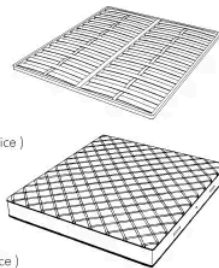

Novabed 的床头板和床尾板采用皮革或织物装饰，垂直缝线与平行缝线交替出现，床头板侧面的金属细节让人想起该系列其他产品的特点。除了标准床头板外，这款床还可提供更宽的床头板，将床头柜包在其中。

## NOVABED . 5153

Bed

178 W x 223 D x 120 H cm

**SPRING.153 (QUEEN SIZE)**

cm 153x203 H4  
60 1/2 x 80 H1 1/2  
(not included in the price)

**MATTRESS.153 (QUEEN SIZE)**

cm 153x203 H25  
60 1/2 x 80 H9 3/4  
(not included in the price)

## NOVABED . 5160

Bed

178 W x 220 D x 120 H cm

**SPRING.160**

cm 160x200 H4  
63x78 3/4 H1 1/2  
(not included in the price)

**MATTRESS.160**

cm 160x200 H25  
63x78 3/4 H9 3/4  
(not included in the price)

**NOVABED . 5180**

Bed

198 W x 220 D x 120 H cm

**SPRING.180**  
cm 180x200 H4  
71x78 3/4 H1 1/2  
(not included in the price)

**MATTRESS.180**  
cm 180x200 H25  
71x78 3/4 H9 3/4  
(not included in the price)

**NOVABED . 5193**