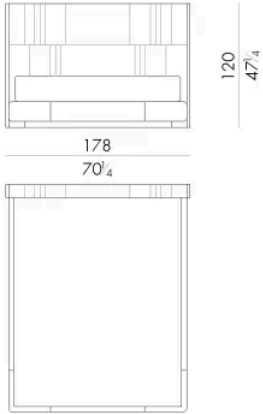

## 尺寸

## NOVABED . 5153

Bed

178 W x 223 D x 120 H cm

**SPRING.153 (QUEEN SIZE)**

cm 153x203 H4  
60 1/2 x 80 H1 1/2  
(not included in the price)

**MATTRESS.153 (QUEEN SIZE)**

cm 153x203 H25  
60 1/2 x 80 H9 3/4  
(not included in the price)

## NOVABED . 5160

Bed

178 W x 220 D x 120 H cm

**SPRING.160**

cm 160x200 H4  
63x78 3/4 H1 1/2  
(not included in the price)

**MATTRESS.160**

cm 160x200 H25  
63x78 3/4 H9 3/4  
(not included in the price)

**NOVABED . 5180**

Bed

218 W x 223 D x 120 H cm

**SPRING.193 (KING SIZE)**  
cm 193x203 H4  
76x80 H1 1/2  
(not included in the price)

**MATTRESS.193 (KING SIZE)**  
cm 193x203 H25  
76x80 H9 3/4  
(not included in the price)