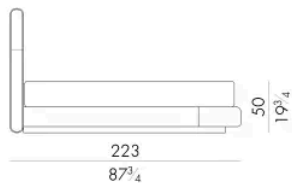

Novabed 的床头板和床尾板采用皮革或织物装饰，垂直缝线与平行缝线交替出现，床头板侧面的金属细节让人想起该系列其他产品的特点。除了标准床头板外，这款床还可提供更宽的床头板，将床头柜包在其中。

尺寸

NOVABED.5153

Bed

178 W x 223 D x 120 H cm

SPRING.153 (QUEEN SIZE)

cm 153x203 H4
60 1/2 x 80 H1 1/2
(not included in the price)

MATTRESS.153 (QUEEN SIZE)

cm 153x203 H25
60 1/2 x 80 H9 3/4
(not included in the price)

NOVABED.5160

Bed

178 W x 220 D x 120 H cm

SPRING.160

cm 160x200 H4
63x78 3/4 H1 1/2
(not included in the price)

MATTRESS.160

cm 160x200 H25
63x78 3/4 H9 3/4
(not included in the price)

NOVABED . 5 1 8 0

Bed

198 W x 220 D x 120 H cm

SPRING.180
cm 180x200 H4
71x78 3/4 H1 1/2
(not included in the price)

MATTRESS.180
cm 180x200 H25
71x78 3/4 H9 3/4
(not included in the price)

NOVABED . 5 1 9 3

Bed

218 W x 223 D x 120 H cm

SPRING.193 (KING SIZE)
cm 193x203 H4
76x80 H1 1/2
(not included in the price)

MATTRESS.193 (KING SIZE)
cm 193x203 H25
76x80 H9 3/4
(not included in the price)