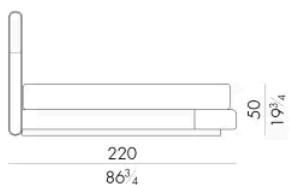

Novabed 的床头板和床尾板采用皮革或织物装饰，垂直缝线与平行缝线交替出现，床头板侧面的金属细节让人想起该系列其他产品的特点。除了标准床头板外，这款床还可提供更宽的床头板，将床头柜包在其中。

尺寸

NOVABED.5153

Bed

178 W x 223 D x 120 H cm

SPRING.153 (QUEEN SIZE)

cm 153x203 H4
60 1/2 x 80 H1 1/2
(not included in the price)

MATTRESS.153 (QUEEN SIZE)

cm 153x203 H25
60 1/2 x 80 H9 3/4
(not included in the price)

NOVABED.5160

Bed

178 W x 220 D x 120 H cm

SPRING.160

cm 160x200 H4
63x78 3/4 H1 1/2
(not included in the price)

MATTRESS.160

cm 160x200 H25
63x78 3/4 H9 3/4
(not included in the price)

NOVABED . 5 1 8 0

Bed

198 W x 220 D x 120 H cm

SPRING.180
cm 180x200 H4
71x78 3/4 H1 1/2
(not included in the price)

MATTRESS.180
cm 180x200 H25
71x78 3/4 H9 3/4
(not included in the price)

NOVABED . 5 1 9 3

Bed

218 W x 223 D x 120 H cm

SPRING.193 (KING SIZE)
cm 193x203 H4
76x80 H1 1/2
(not included in the price)

MATTRESS.193 (KING SIZE)
cm 193x203 H25
76x80 H9 3/4
(not included in the price)