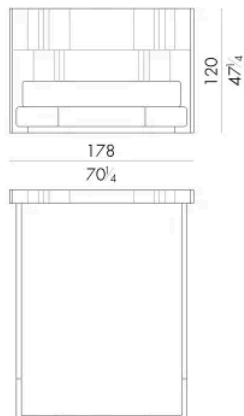

Novabed 的床头板和床尾板采用皮革或织物装饰，垂直缝线与平行缝线交替出现，床头板侧面的金属细节让人想起该系列其他产品的特点。除了标准床头板外，这款床还可提供更宽的床头板，将床头柜包在其中。

尺寸

NOVABED.5153

Bed

178 W x 223 D x 120 H cm

SPRING.153 (QUEEN SIZE)

cm 153x203 H4
60 1/2 x 80 H1 1/2
(not included in the price)

MATTRESS.153 (QUEEN SIZE)

cm 153x203 H25
60 1/2 x 80 H9 3/4
(not included in the price)

NOVABED.5160

Bed

178 W x 220 D x 120 H cm

SPRING.160

cm 160x200 H4
63x78 3/4 H1 1/2
(not included in the price)

MATTRESS.160

cm 160x200 H25
63x78 3/4 H9 3/4
(not included in the price)

NOVABED . 5 1 8 0

Bed

198 W x 220 D x 120 H cm

SPRING.180
cm 180x200 H4
71x78 3/4 H1 1/2
(not included in the price)

MATTRESS.180
cm 180x200 H25
71x78 3/4 H9 3/4
(not included in the price)

NOVABED . 5 1 9 3

Bed

218 W x 223 D x 120 H cm

SPRING.193 (KING SIZE)
cm 193x203 H4
76x80 H1 1/2
(not included in the price)

MATTRESS.193 (KING SIZE)
cm 193x203 H25
76x80 H9 3/4
(not included in the price)