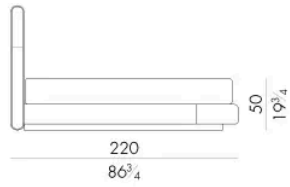

## 尺寸

Bed

198 W x 220 D x 120 H cm

**SPRING.180**  
cm 180x200 H4  
71x78 3/4 H1 1/2  
(not included in the price)

**MATTRESS.180**  
cm 180x200 H25  
71x78 3/4 H9 3/4  
(not included in the price)

**NOVABED . 5193**

Bed

218 W x 223 D x 120 H cm

**SPRING.193 (KING SIZE)**  
cm 193x203 H4  
76x80 H1 1/2  
(not included in the price)

**MATTRESS.193 (KING SIZE)**  
cm 193x203 H25  
76x80 H9 3/4  
(not included in the price)

NOVABED.5200

Bed

生成: 15/06/2026

218 W x 220 D x 120 H cm

**SPRING.200**  
cm 200x200 H4  
78 3/4x78 3/4 H1 1/2  
(not included in the price)

**MATTRESS.200**  
cm 200x200 H25  
78 3/4x78 3/4 H9 3/4  
(not included in the price)