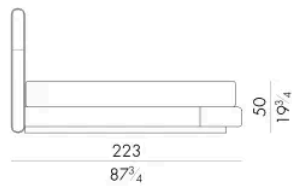

MATTRESS.153 (QUEEN SIZE)

cm 153x203 H25
60 1/2 x 80 H9 3/4
(not included in the price)

NOVABED.5160

Bed

178 W x 220 D x 120 H cm

SPRING.160

cm 160x200 H4
63x78 3/4 H1 1/2
(not included in the price)

MATTRESS.160

cm 160x200 H25
63x78 3/4 H9 3/4
(not included in the price)

NOVABED . 5 1 8 0

Bed

198 W x 220 D x 120 H cm

SPRING.180
cm 180x200 H4
71x78 3/4 H1 1/2
(not included in the price)

MATTRESS.180
cm 180x200 H25
71x78 3/4 H9 3/4
(not included in the price)

NOVABED . 5 1 9 3

Bed

218 W x 223 D x 120 H cm

SPRING.193 (KING SIZE)
cm 193x203 H4
76x80 H1 1/2
(not included in the price)

MATTRESS.193 (KING SIZE)
cm 193x203 H25
76x80 H9 3/4
(not included in the price)

Bed

218 W x 220 D x 120 H cm

SPRING.200
cm 200x200 H4
78 3/4x78 3/4 H1 1/2
(not included in the price)

MATTRESS.200
cm 200x200 H25
78 3/4x78 3/4 H9 3/4
(not included in the price)