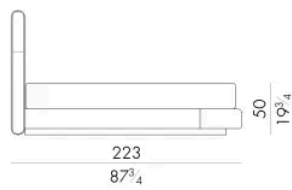

MATTRESS.153 (QUEEN SIZE)

cm 153x203 H25
60 1/2 x 80 H9 3/4
(not included in the price)

NOVABED . 5160

Bed

178 W x 220 D x 120 H cm

SPRING.160

cm 160x200 H4
63x78 3/4 H1 1/2
(not included in the price)

MATTRESS.160

cm 160x200 H25
63x78 3/4 H9 3/4
(not included in the price)

NOVABED . 5180

Bed

198 W x 220 D x 120 H cm

SPRING.180
cm 180x200 H4
71x78 3/4 H1 1/2
(not included in the price)

MATTRESS.180
cm 180x200 H25
71x78 3/4 H9 3/4
(not included in the price)

NOVABED . 5193

Bed

218 W x 223 D x 120 H cm

SPRING.193 (KING SIZE)
cm 193x203 H4
76x80 H1 1/2
(not included in the price)

MATTRESS.193 (KING SIZE)
cm 193x203 H25
76x80 H9 3/4
(not included in the price)

NOVABED.5200

Bed

生成: 06/07/2026

218 W x 220 D x 120 H cm

SPRING.200

cm 200x200 H4
78 3/4x78 3/4 H1 1/2
(not included in the price)

MATTRESS.200

cm 200x200 H25
78 3/4x78 3/4 H9 3/4
(not included in the price)