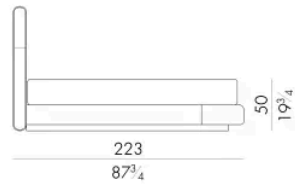

## 尺寸

## NOVABED . 5153

Bed

178 W x 223 D x 120 H cm

**SPRING.153 (QUEEN SIZE)**

cm 153x203 H4  
60 1/2 x 80 H1 1/2  
(not included in the price)

**MATTRESS.153 (QUEEN SIZE)**

cm 153x203 H25  
60 1/2 x 80 H9 3/4  
(not included in the price)

## NOVABED . 5160

Bed

178 W x 220 D x 120 H cm

**SPRING.160**

cm 160x200 H4  
63x78 3/4 H1 1/2  
(not included in the price)

**MATTRESS.160**

cm 160x200 H25  
63x78 3/4 H9 3/4  
(not included in the price)

**NOVABED . 5180**

Bed

218 W x 223 D x 120 H cm

**SPRING.193 (KING SIZE)**  
cm 193x203 H4  
76x80 H1 1/2  
(not included in the price)

**MATTRESS.193 (KING SIZE)**  
cm 193x203 H25  
76x80 H9 3/4  
(not included in the price)