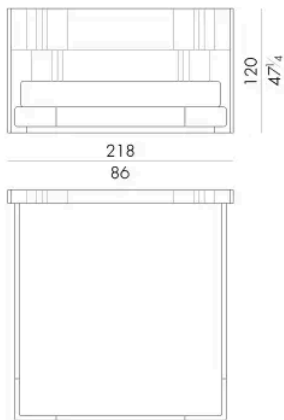

MATTRESS.153 (QUEEN SIZE)

cm 153x203 H25
60 1/2 x 80 H9 3/4
(not included in the price)

NOVABED.5160

Bed

178 W x 220 D x 120 H cm

SPRING.160

cm 160x200 H4
63x78 3/4 H1 1/2
(not included in the price)

MATTRESS.160

cm 160x200 H25
63x78 3/4 H9 3/4
(not included in the price)

NOVABED . 5 1 8 0

Bed

198 W x 220 D x 120 H cm

SPRING.180
cm 180x200 H4
71x78 3/4 H1 1/2
(not included in the price)

MATTRESS.180
cm 180x200 H25
71x78 3/4 H9 3/4
(not included in the price)

NOVABED . 5 1 9 3

Bed

218 W x 223 D x 120 H cm

SPRING.193 (KING SIZE)
cm 193x203 H4
76x80 H1 1/2
(not included in the price)

MATTRESS.193 (KING SIZE)
cm 193x203 H25
76x80 H9 3/4
(not included in the price)

Bed

218 W x 220 D x 120 H cm

SPRING.200
cm 200x200 H4
78 3/4x78 3/4 H1 1/2
(not included in the price)

MATTRESS.200
cm 200x200 H25
78 3/4x78 3/4 H9 3/4
(not included in the price)