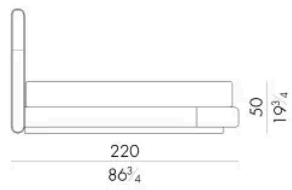

## 尺寸

## NOVABED . 5153

Bed

178 W x 223 D x 120 H cm

**SPRING.153 (QUEEN SIZE)**

cm 153x203 H4  
60 1/2 x 80 H1 1/2  
(not included in the price)

**MATTRESS.153 (QUEEN SIZE)**

cm 153x203 H25  
60 1/2 x 80 H9 3/4  
(not included in the price)

## NOVABED . 5160

Bed

178 W x 220 D x 120 H cm

**SPRING.160**

cm 160x200 H4  
63x78 3/4 H1 1/2  
(not included in the price)

**MATTRESS.160**

cm 160x200 H25  
63x78 3/4 H9 3/4  
(not included in the price)

**NOVABED . 5180**

Bed

198 W x 220 D x 120 H cm

**SPRING.180**  
cm 180x200 H4  
71x78 3/4 H1 1/2  
(not included in the price)

**MATTRESS.180**  
cm 180x200 H25  
71x78 3/4 H9 3/4  
(not included in the price)

**NOVABED . 5193**