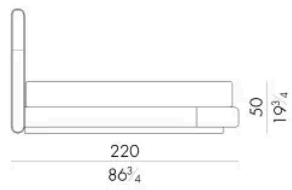

Novabed 的床头板和床尾板采用皮革或织物装饰，垂直缝线与平行缝线交替出现，床头板侧面的金属细节让人想起该系列其他产品的特点。除了标准床头板外，这款床还可提供更宽的床头板，将床头柜包在其中。

尺寸

NOVABED . 5153

Bed

178 W x 223 D x 120 H cm

SPRING.153 (QUEEN SIZE)

cm 153x203 H4
60 1/2 x 80 H1 1/2
(not included in the price)

MATTRESS.153 (QUEEN SIZE)

cm 153x203 H25
60 1/2 x 80 H9 3/4
(not included in the price)

NOVABED . 5160

Bed

178 W x 220 D x 120 H cm

SPRING.160

cm 160x200 H4
63x78 3/4 H1 1/2
(not included in the price)

MATTRESS.160

cm 160x200 H25
63x78 3/4 H9 3/4
(not included in the price)

NOVABED . 5180

Bed

198 W x 220 D x 120 H cm

SPRING.180
cm 180x200 H4
71x78 3/4 H1 1/2
(not included in the price)

MATTRESS.180
cm 180x200 H25
71x78 3/4 H9 3/4
(not included in the price)

NOVABED . 5193

Bed

218 W x 223 D x 120 H cm

SPRING.193 (KING SIZE)
cm 193x203 H4
76x80 H1 1/2
(not included in the price)

MATTRESS.193 (KING SIZE)
cm 193x203 H25
76x80 H9 3/4
(not included in the price)

NOVABED.5200