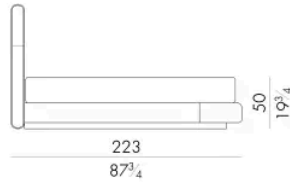

Novabed 的床头板和床尾板采用皮革或织物装饰，垂直缝线与平行缝线交替出现，床头板侧面的金属细节让人想起该系列其他产品的特点。除了标准床头板外，这款床还可提供更宽的床头板，将床头柜包在其中。

尺寸

NOVABED . 5153

Bed

178 W x 223 D x 120 H cm

SPRING.153 (QUEEN SIZE)

cm 153x203 H4
60 1/2 x 80 H1 1/2
(not included in the price)

MATTRESS.153 (QUEEN SIZE)

cm 153x203 H25
60 1/2 x 80 H9 3/4
(not included in the price)

NOVABED . 5160

Bed

178 W x 220 D x 120 H cm

SPRING.160

cm 160x200 H4
63x78 3/4 H1 1/2
(not included in the price)

MATTRESS.160

cm 160x200 H25
63x78 3/4 H9 3/4
(not included in the price)

NOVABED . 5180

Bed

198 W x 220 D x 120 H cm

SPRING.180
cm 180x200 H4
71x78 3/4 H1 1/2
(not included in the price)

MATTRESS.180
cm 180x200 H25
71x78 3/4 H9 3/4
(not included in the price)

NOVABED . 5193

Bed

218 W x 223 D x 120 H cm

SPRING.193 (KING SIZE)
cm 193x203 H4
76x80 H1 1/2
(not included in the price)

MATTRESS.193 (KING SIZE)
cm 193x203 H25
76x80 H9 3/4
(not included in the price)

NOVABED.5200