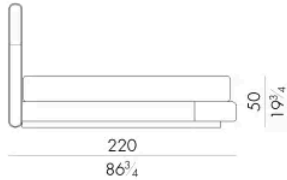

## 尺寸

## NOVABED . 5153

Bed

178 W x 223 D x 120 H cm

**SPRING.153 (QUEEN SIZE)**

cm 153x203 H4  
60 1/2 x 80 H1 1/2  
(not included in the price)

**MATTRESS.153 (QUEEN SIZE)**

cm 153x203 H25  
60 1/2 x 80 H9 3/4  
(not included in the price)

## NOVABED . 5160

Bed

178 W x 220 D x 120 H cm

**SPRING.160**

cm 160x200 H4  
63x78 3/4 H1 1/2  
(not included in the price)

**MATTRESS.160**

cm 160x200 H25  
63x78 3/4 H9 3/4  
(not included in the price)

**NOVABED . 5180**

Bed

198 W x 220 D x 120 H cm

**SPRING.180**  
cm 180x200 H4  
71x78 3/4 H1 1/2  
(not included in the price)

**MATTRESS.180**  
cm 180x200 H25  
71x78 3/4 H9 3/4  
(not included in the price)

**NOVABED . 5193**