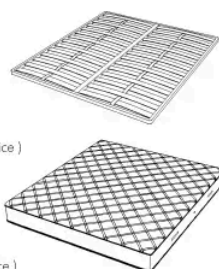

Novabed 的床头板和床尾板采用皮革或织物装饰，垂直缝线与平行缝线交替出现，床头板侧面的金属细节让人想起该系列其他产品的特点。除了标准床头板外，这款床还可提供更宽的床头板，将床头柜包在其中。

尺寸

NOVABED.5153

Bed

178 W x 223 D x 120 H cm

SPRING.153 (QUEEN SIZE)

cm 153x203 H4
60 1/2 x 80 H1 1/2
(not included in the price)

MATTRESS.153 (QUEEN SIZE)

cm 153x203 H25
60 1/2 x 80 H9 3/4
(not included in the price)

NOVABED.5160

Bed

178 W x 220 D x 120 H cm

SPRING.160

cm 160x200 H4
63x78 3/4 H1 1/2
(not included in the price)

MATTRESS.160

cm 160x200 H25
63x78 3/4 H9 3/4
(not included in the price)

NOVABED . 5 1 8 0

Bed

198 W x 220 D x 120 H cm

SPRING.180
cm 180x200 H4
71x78 3/4 H1 1/2
(not included in the price)

MATTRESS.180
cm 180x200 H25
71x78 3/4 H9 3/4
(not included in the price)

NOVABED . 5 1 9 3

Bed

218 W x 223 D x 120 H cm

SPRING.193 (KING SIZE)
cm 193x203 H4
76x80 H1 1/2
(not included in the price)

MATTRESS.193 (KING SIZE)
cm 193x203 H25
76x80 H9 3/4
(not included in the price)