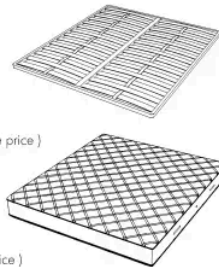

Novabed 的床头板和床尾板采用皮革或织物装饰，垂直缝线与平行缝线交替出现，床头板侧面的金属细节让人想起该系列其他产品的特点。除了标准床头板外，这款床还可提供更宽的床头板，将床头柜包在其中。

尺寸

NOVABED . 5153

Bed

178 W x 223 D x 120 H cm

SPRING.153 (QUEEN SIZE)

cm 153x203 H4
60 1/2 x 80 H1 1/2
(not included in the price)

MATTRESS.153 (QUEEN SIZE)

cm 153x203 H25
60 1/2 x 80 H9 3/4
(not included in the price)

NOVABED . 5160

Bed

178 W x 220 D x 120 H cm

SPRING.160

cm 160x200 H4
63x78 3/4 H1 1/2
(not included in the price)

MATTRESS.160

cm 160x200 H25
63x78 3/4 H9 3/4
(not included in the price)

NOVABED . 5180

Bed

198 W x 220 D x 120 H cm

SPRING.180
cm 180x200 H4
71x78 3/4 H1 1/2
(not included in the price)

MATTRESS.180
cm 180x200 H25
71x78 3/4 H9 3/4
(not included in the price)

NOVABED . 5193

Bed

218 W x 223 D x 120 H cm

SPRING.193 (KING SIZE)
cm 193x203 H4
76x80 H1 1/2
(not included in the price)

MATTRESS.193 (KING SIZE)
cm 193x203 H25
76x80 H9 3/4
(not included in the price)

NOVABED.5200