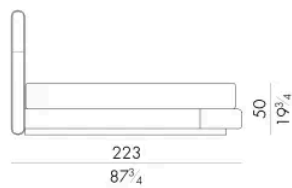

## 尺寸

## NOVABED . 5160

Bed

178 W x 220 D x 120 H cm

**SPRING.160**

cm 160x200 H4  
63x78 3/4 H1 1/2  
(not included in the price)

**MATTRESS.160**

cm 160x200 H25  
63x78 3/4 H9 3/4  
(not included in the price)

**NOVABED . 5180**

Bed

198 W x 220 D x 120 H cm

**SPRING.180**  
cm 180x200 H4  
71x78 3/4 H1 1/2  
(not included in the price)

**MATTRESS.180**  
cm 180x200 H25  
71x78 3/4 H9 3/4  
(not included in the price)

**NOVABED . 5193**

Bed

218 W x 223 D x 120 H cm

**SPRING.193 (KING SIZE)**  
cm 193x203 H4  
76x80 H1 1/2  
(not included in the price)

**MATTRESS.193 (KING SIZE)**  
cm 193x203 H25  
76x80 H9 3/4  
(not included in the price)