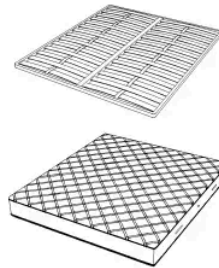

Novabed 的床头板和床尾板采用皮革或织物装饰，垂直缝线与平行缝线交替出现，床头板侧面的金属细节让人想起该系列其他产品的特点。除了标准床头板外，这款床还可提供更宽的床头板，将床头柜包在其中。

## 尺寸

## NOVABED . 5153

Bed

178 W x 223 D x 120 H cm

**SPRING.153 (QUEEN SIZE)**

cm 153x203 H4  
60 1/2 x 80 H1 1/2  
(not included in the price)

**MATTRESS.153 (QUEEN SIZE)**

cm 153x203 H25  
60 1/2 x 80 H9 3/4  
(not included in the price)

## NOVABED . 5160

Bed

178 W x 220 D x 120 H cm

**SPRING.160**

cm 160x200 H4  
63x78 3/4 H1 1/2  
(not included in the price)

**MATTRESS.160**

cm 160x200 H25  
63x78 3/4 H9 3/4  
(not included in the price)

**NOVABED . 5180**