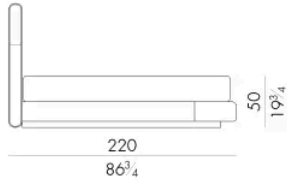

Novabed 的床头板和床尾板采用皮革或织物装饰，垂直缝线与平行缝线交替出现，床头板侧面的金属细节让人想起该系列其他产品的特点。除了标准床头板外，这款床还可提供更宽的床头板，将床头柜包在其中。

尺寸

NOVABED . 5153

Bed

178 W x 223 D x 120 H cm

SPRING.153 (QUEEN SIZE)

cm 153x203 H4
60 1/2 x 80 H1 1/2
(not included in the price)

MATTRESS.153 (QUEEN SIZE)

cm 153x203 H25
60 1/2 x 80 H9 3/4
(not included in the price)

NOVABED . 5160

Bed

178 W x 220 D x 120 H cm

SPRING.160

cm 160x200 H4
63x78 3/4 H1 1/2
(not included in the price)

MATTRESS.160

cm 160x200 H25
63x78 3/4 H9 3/4
(not included in the price)

NOVABED . 5180

Bed

198 W x 220 D x 120 H cm

SPRING.180
cm 180x200 H4
71x78 3/4 H1 1/2
(not included in the price)

MATTRESS.180
cm 180x200 H25
71x78 3/4 H9 3/4
(not included in the price)

NOVABED . 5193

Bed

218 W x 223 D x 120 H cm

SPRING.193 (KING SIZE)
cm 193x203 H4
76x80 H1 1/2
(not included in the price)

MATTRESS.193 (KING SIZE)
cm 193x203 H25
76x80 H9 3/4
(not included in the price)

NOVABED.5200