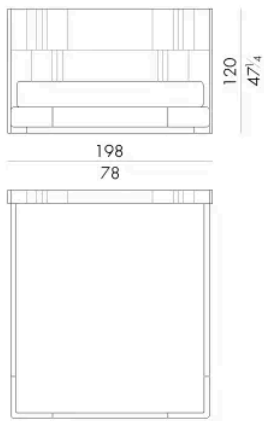

Novabed 的床头板和床尾板采用皮革或织物装饰，垂直缝线与平行缝线交替出现，床头板侧面的金属细节让人想起该系列其他产品的特点。除了标准床头板外，这款床还可提供更宽的床头板，将床头柜包在其中。

尺寸

NOVABED . 5153

Bed

178 W x 223 D x 120 H cm

SPRING.153 (QUEEN SIZE)

cm 153x203 H4
60 1/2 x 80 H1 1/2
(not included in the price)

MATTRESS.153 (QUEEN SIZE)

cm 153x203 H25
60 1/2 x 80 H9 3/4
(not included in the price)

NOVABED . 5160

Bed

178 W x 220 D x 120 H cm

SPRING.160

cm 160x200 H4
63x78 3/4 H1 1/2
(not included in the price)

MATTRESS.160

cm 160x200 H25
63x78 3/4 H9 3/4
(not included in the price)

NOVABED . 5180

Bed

198 W x 220 D x 120 H cm

SPRING.180
cm 180x200 H4
71x78 3/4 H1 1/2
(not included in the price)

MATTRESS.180
cm 180x200 H25
71x78 3/4 H9 3/4
(not included in the price)

NOVABED . 5193

Bed

218 W x 223 D x 120 H cm

SPRING.193 (KING SIZE)
cm 193x203 H4
76x80 H1 1/2
(not included in the price)

MATTRESS.193 (KING SIZE)
cm 193x203 H25
76x80 H9 3/4
(not included in the price)

NOVABED.5200