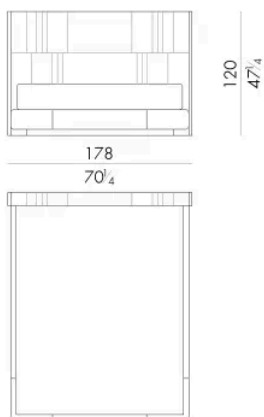

Novabed 的床头板和床尾板采用皮革或织物装饰，垂直缝线与平行缝线交替出现，床头板侧面的金属细节让人想起该系列其他产品的特点。除了标准床头板外，这款床还可提供更宽的床头板，将床头柜包在其中。

尺寸

NOVABED.5153

Bed

178 W x 223 D x 120 H cm

SPRING.153 (QUEEN SIZE)

cm 153x203 H4
60 1/2 x 80 H1 1/2
(not included in the price)

MATTRESS.153 (QUEEN SIZE)

cm 153x203 H25
60 1/2 x 80 H9 3/4
(not included in the price)

NOVABED.5160

Bed

178 W x 220 D x 120 H cm

SPRING.160

cm 160x200 H4
63x78 3/4 H1 1/2
(not included in the price)

MATTRESS.160

cm 160x200 H25
63x78 3/4 H9 3/4
(not included in the price)

NOVABED . 5 1 8 0

Bed

198 W x 220 D x 120 H cm

SPRING.180
cm 180x200 H4
71x78 3/4 H1 1/2
(not included in the price)

MATTRESS.180
cm 180x200 H25
71x78 3/4 H9 3/4
(not included in the price)

NOVABED . 5 1 9 3

Bed

218 W x 223 D x 120 H cm

SPRING.193 (KING SIZE)
cm 193x203 H4
76x80 H1 1/2
(not included in the price)

MATTRESS.193 (KING SIZE)
cm 193x203 H25
76x80 H9 3/4
(not included in the price)