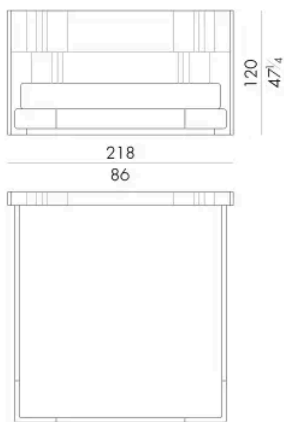

MATTRESS.153 (QUEEN SIZE)

cm 153x203 H25
60 1/2 x 80 H9 3/4
(not included in the price)

NOVABED . 5160

Bed

178 W x 220 D x 120 H cm

SPRING.160

cm 160x200 H4
63x78 3/4 H1 1/2
(not included in the price)

MATTRESS.160

cm 160x200 H25
63x78 3/4 H9 3/4
(not included in the price)

NOVABED . 5180

Bed

198 W x 220 D x 120 H cm

SPRING.180
cm 180x200 H4
71x78 3/4 H1 1/2
(not included in the price)

MATTRESS.180
cm 180x200 H25
71x78 3/4 H9 3/4
(not included in the price)

NOVABED . 5193

Bed

218 W x 223 D x 120 H cm

SPRING.193 (KING SIZE)
cm 193x203 H4
76x80 H1 1/2
(not included in the price)

MATTRESS.193 (KING SIZE)
cm 193x203 H25
76x80 H9 3/4
(not included in the price)

NOVABED.5200

Bed

生成: 06/07/2026

218 W x 220 D x 120 H cm

SPRING.200

cm 200x200 H4
78 3/4x78 3/4 H1 1/2
(not included in the price)

MATTRESS.200

cm 200x200 H25
78 3/4x78 3/4 H9 3/4
(not included in the price)