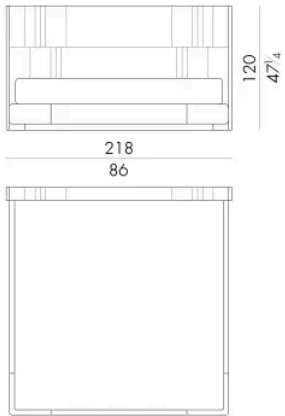

## 尺寸

Bed

198 W x 220 D x 120 H cm

**SPRING.180**  
cm 180x200 H4  
71x78 3/4 H1 1/2  
(not included in the price)

**MATTRESS.180**  
cm 180x200 H25  
71x78 3/4 H9 3/4  
(not included in the price)

**NOVABED . 5193**

Bed

218 W x 223 D x 120 H cm

**SPRING.193 (KING SIZE)**  
cm 193x203 H4  
76x80 H1 1/2  
(not included in the price)

**MATTRESS.193 (KING SIZE)**  
cm 193x203 H25  
76x80 H9 3/4  
(not included in the price)

NOVABED.5200

Bed

生成: 15/06/2026

218 W x 220 D x 120 H cm

**SPRING.200**  
cm 200x200 H4  
78 3/4x78 3/4 H1 1/2  
(not included in the price)

**MATTRESS.200**  
cm 200x200 H25  
78 3/4x78 3/4 H9 3/4  
(not included in the price)