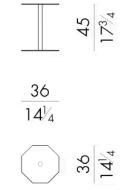

尺寸

KIKI

Coffee table

Indoor option

36 W x 36 D x 45 H cm

KIKI/OUT

Coffee table

Outdoor option

36 W x 36 D x 45 H cm