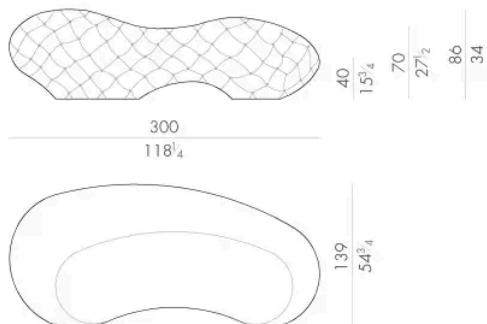

尺寸

JODIE. 2300

Sofa

250Wx134Dx70Hcm

JODIE. 2400

Sofa

300Wx139Dx70Hcm

JODIE. 2500