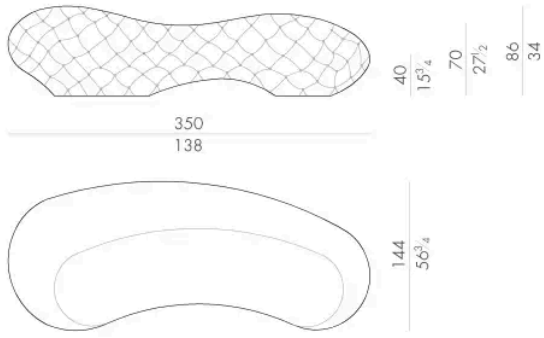

尺寸

JODIE. 2300

Sofa

250Wx134Dx70Hcm

JODIE. 2400

Sofa

300Wx139Dx70Hcm

JODIE. 2500

Sofa

350Wx144Dx70Hcm

JODIE. 2600

Sofa

400Wx149Dx70Hcm