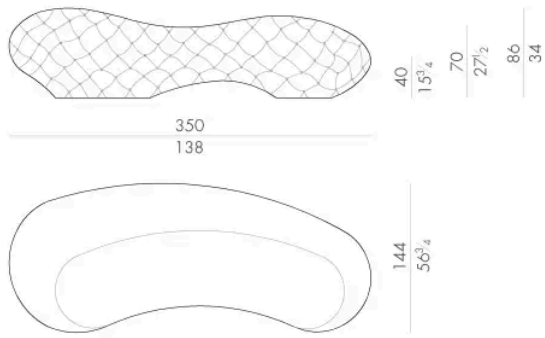

尺寸

JODIE. 2300

Sofa

250Wx134Dx70Hcm

JODIE. 2400

Sofa

300Wx139Dx70Hcm

JODIE. 2500

Sofa

350Wx144Dx70Hcm

JODIE. 2600

Sofa

400Wx149Dx70Hcm