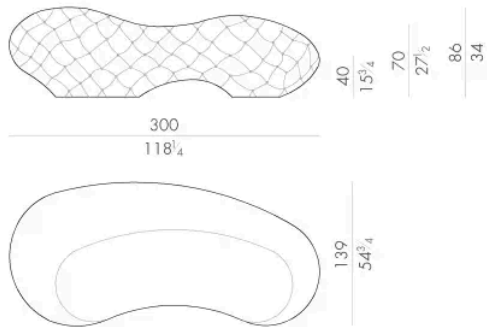

尺寸

JODIE. 2300

Sofa

250Wx134Dx70Hcm

JODIE. 2400

Sofa

300Wx139Dx70Hcm

JODIE. 2500