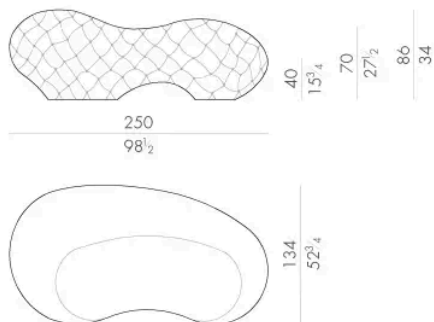

尺寸

JODIE. 2300

Sofa

250Wx134Dx70Hcm

JODIE. 2400

Sofa

300Wx139Dx70Hcm

JODIE. 2500

Sofa

350Wx144Dx70Hcm

JODIE. 2600

Sofa

400Wx149Dx70Hcm