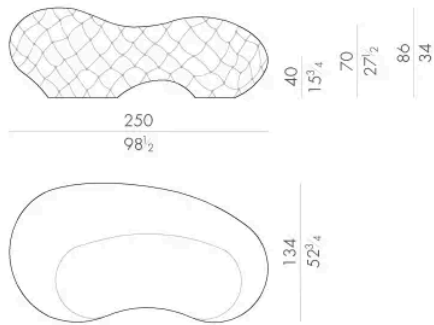

尺寸

JODIE. 2300

Sofa

250Wx134Dx70Hcm

JODIE. 2400

Sofa

300Wx139Dx70Hcm

JODIE. 2500

Sofa

350Wx144Dx70Hcm

JODIE. 2600

Sofa

400Wx149Dx70Hcm