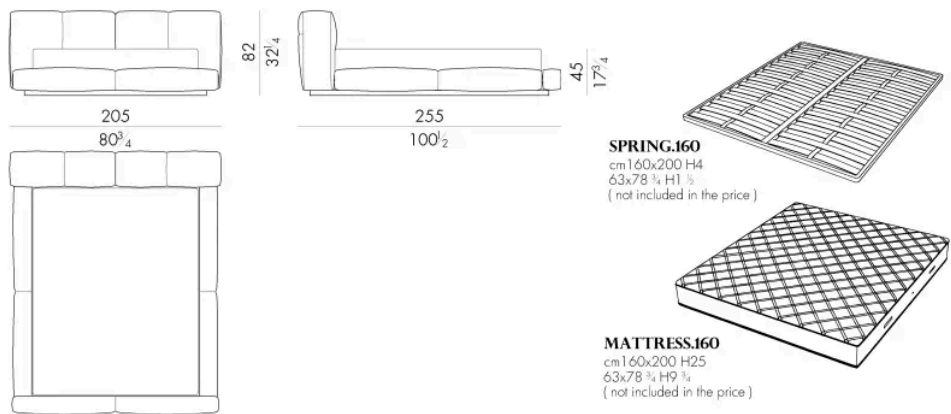

# 尺寸

## JANNIK.5153

Bed

205 W x 258 D x 82 H cm

## JANNIK.5160

Bed

205 W x 255 D x 82 H cm

**JANNIK . 5180**

Bed

225 W x 255 D x 82 H cm

**JANNIK . 5193**

Bed

245 W x 258 D x 82 H cm

Bed

245 W x 255 D x 82 H cm

**SPRING.200**  
cm 200x200 H4  
78 1/4 x 78 1/4 H1 1/2  
(not included in the price)

**MATTRESS.200**  
cm 200x200 H25  
78 1/4 x 78 1/4 H9 1/4  
(not included in the price)