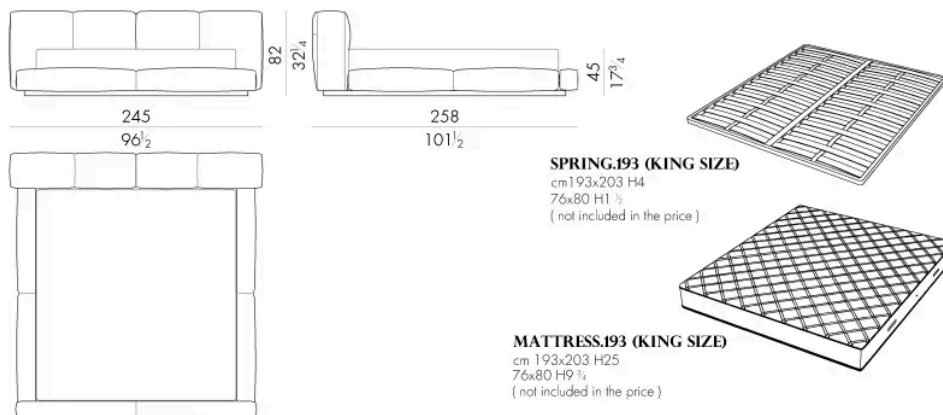

# 尺寸

## JANNIK.5153

Bed

205 W x 258 D x 82 H cm

## JANNIK.5160

Bed

205 W x 255 D x 82 H cm

**JANNIK . 5180**

Bed

225 W x 255 D x 82 H cm

**JANNIK . 5193**

Bed

245 W x 258 D x 82 H cm

Bed

245 W x 255 D x 82 H cm

**SPRING.200**  
cm 200x200 H4  
78 1/4 x 78 1/4 H1 1/2  
(not included in the price)

**MATTRESS.200**  
cm 200x200 H25  
78 1/4 x 78 1/4 H9 1/4  
(not included in the price)