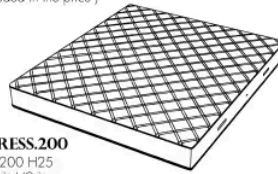

245 W x 258 D x 82 H cm

Bed

245 W x 255 D x 82 H cm

**SPRING.200**  
cm 200x200 H4  
78 1/4 x 78 1/4 H1 1/2  
(not included in the price)

**MATTRESS.200**  
cm 200x200 H25  
78 1/4 x 78 1/4 H9 1/4  
(not included in the price)