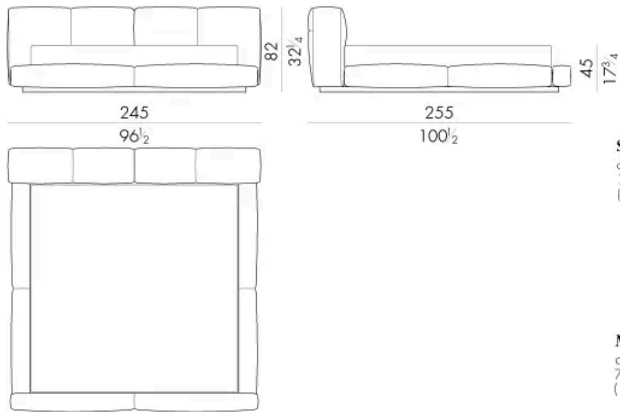

# 尺寸

## JANNIK.5153

Bed

205 W x 258 D x 82 H cm

## JANNIK.5160

Bed

205 W x 255 D x 82 H cm

**JANNIK . 5180**

Bed

225 W x 255 D x 82 H cm

**JANNIK . 5193**

Bed

245 W x 258 D x 82 H cm

Bed

245 W x 255 D x 82 H cm

**SPRING.200**  
cm 200x200 H4  
78 1/4 x 78 1/4 H1 1/2  
(not included in the price)

**MATTRESS.200**  
cm 200x200 H25  
78 1/4 x 78 1/4 H9 1/4  
(not included in the price)