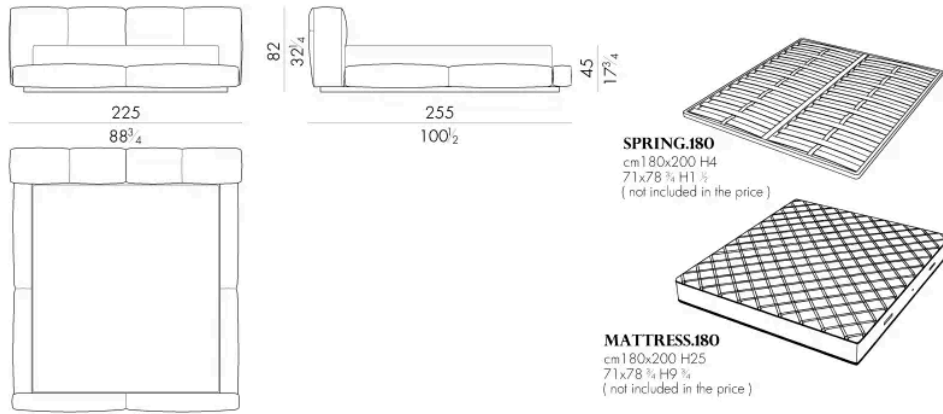

# 尺寸

## JANNIK.5153

Bed

205 W x 258 D x 82 H cm

## JANNIK.5160

Bed

205 W x 255 D x 82 H cm

**JANNIK . 5180**

Bed

225 W x 255 D x 82 H cm

**JANNIK . 5193**

Bed

245 W x 258 D x 82 H cm

Bed

245 W x 255 D x 82 H cm

**SPRING.200**  
cm 200x200 H4  
78 1/4 x 78 1/4 H1 1/2  
(not included in the price)

**MATTRESS.200**  
cm 200x200 H25  
78 1/4 x 78 1/4 H9 1/4  
(not included in the price)