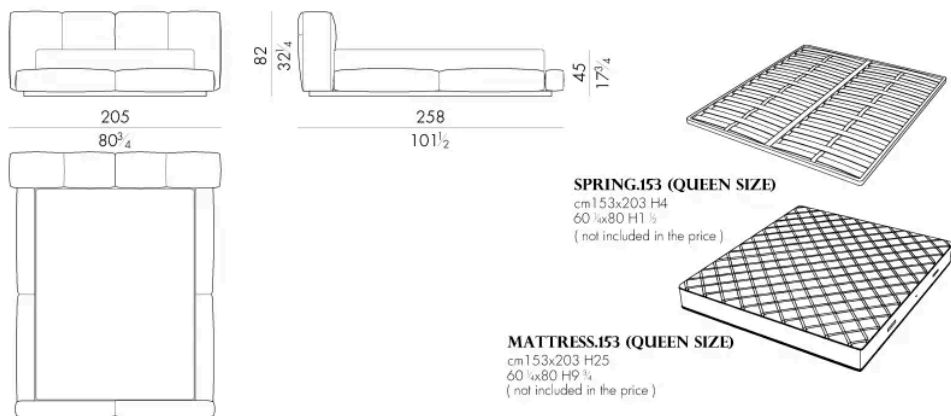

# 尺寸

## JANNIK.5153

Bed

205 W x 258 D x 82 H cm

## JANNIK.5160

Bed

205 W x 255 D x 82 H cm

**JANNIK . 5180**

Bed

225 W x 255 D x 82 H cm

**JANNIK . 5193**

Bed

245 W x 258 D x 82 H cm

Bed

245 W x 255 D x 82 H cm

**SPRING.200**  
cm 200x200 H4  
78 1/4 x 78 1/4 H1 1/2  
(not included in the price)

**MATTRESS.200**  
cm 200x200 H25  
78 1/4 x 78 1/4 H9 1/4  
(not included in the price)