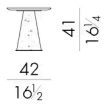

CHEOPE.3070

Coffee table

70 W x 70 D x 31 H cm

CHEOPE.3090

Coffee table

90 W x 90 D x 26 H cm

CHEOPE. 4070/A

Coffee table

42 W x 70 D x 41 H cm

CHEOPE. 4070/B

Coffee table

42 W x 70 D x 31 H cm

生成: 04/07/2026