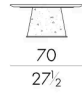

CHEOPE.3070

Coffee table

70Wx70 Dx31H cm

CHEOPE.3090

Coffee table

90Wx90 Dx26H cm

CHEOPE. 4070/A

Coffee table

42 W x 70 D x 41 H cm

CHEOPE. 4070/B

Coffee table

42 W x 70 D x 31 H cm

生成: 13/06/2026