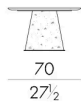

CHEOPE.3070

Coffee table

70 W x 70 D x 31 H cm

CHEOPE.3090

Coffee table

90 W x 90 D x 26 H cm

CHEOPE. 4070/A

Coffee table

42 W x 70 D x 41 H cm

CHEOPE. 4070/B

Coffee table

42 W x 70 D x 31 H cm

生成: 04/07/2026