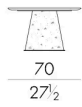

CHEOPE.3070

Coffee table

70Wx70 Dx31H cm

CHEOPE.3090

Coffee table

90Wx90 Dx26H cm

CHEOPE. 4070/A

Coffee table

42 W x 70 D x 41 H cm

CHEOPE. 4070/B

Coffee table

42 W x 70 D x 31 H cm

生成: 13/06/2026