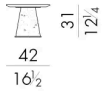

CHEOPE.3070

Coffee table

70 W x 70 D x 31 H cm

CHEOPE.3090

Coffee table

90 W x 90 D x 26 H cm

CHEOPE. 4070/A

Coffee table

42 W x 70 D x 41 H cm

CHEOPE. 4070/B

Coffee table

42 W x 70 D x 31 H cm

生成: 04/07/2026