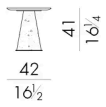

CHEOPE.3070

Coffee table

70Wx70 Dx31H cm

CHEOPE.3090

Coffee table

90Wx90 Dx26H cm

CHEOPE. 4070/A

Coffee table

42 W x 70 D x 41 H cm

CHEOPE. 4070/B

Coffee table

42 W x 70 D x 31 H cm

生成: 13/06/2026