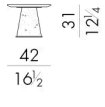

CHEOPE.3070

Coffee table

70Wx70 Dx31H cm

CHEOPE.3090

Coffee table

90Wx90 Dx26H cm

CHEOPE. 4070/A

Coffee table

42 W x 70 D x 41 H cm

CHEOPE. 4070/B

Coffee table

42 W x 70 D x 31 H cm

生成: 13/06/2026