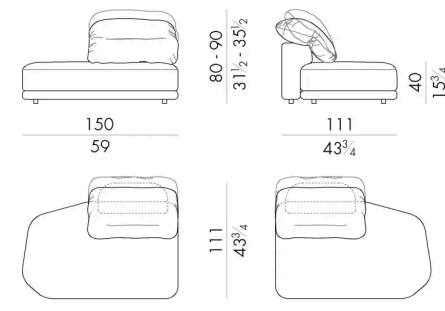

CLIFF.02/SX - CLIFF.02/DX

Modular element

150Wx111Dx80Hcm