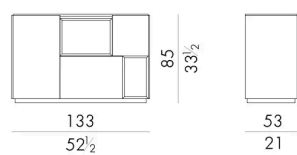

Storage unit

133 W x 53 D x 85 H cm

LED lighting inside

MORFEO . 13400 / A / SX

Storage unit

133 W x 53 D x 85 H cm

LED lighting inside