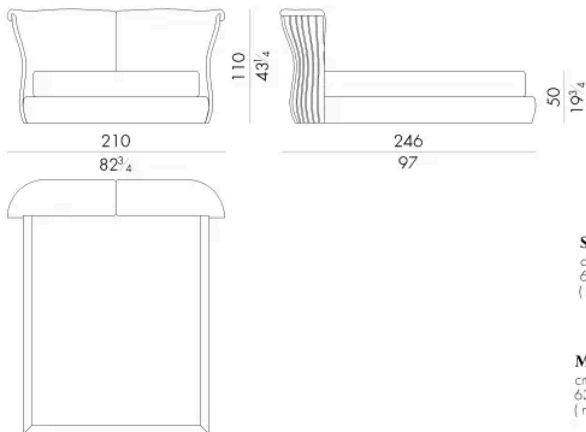

Cannes床的床头板末端是一系列弧形胶合板，椭圆形部分由能工巧匠用皮革或织物包覆。靠背的弧形部件上有两个柔软的靠垫，靠垫的接缝处采用了独特的定制工艺。它不仅可以轻松安装在现代别墅中，也可以安装在古建筑中。

尺寸

CANNES. 5153 / SL

Bed

203 W x 249 D x 110 H cm

SPRING.153 (QUEEN SIZE)

cm 153x203 H4
60 1/2 x 80 H1 1/2
(not included in the price)

MATTRESS.153 (QUEEN SIZE)

cm 153x203 H25
60 1/2 x 80 H9 3/4
(not included in the price)

CANNES. 5160 / SL

Bed

210 W x 246 D x 110 H cm

SPRING.160

cm 160x200 H4
63x78 3/4 H1 1/2
(not included in the price)

MATTRESS.160

cm 160x200 H25
63x78 3/4 H9 3/4
(not included in the price)

CANNES . 5180 / SL

Bed

230 W x 246 D x 110 H cm

CANNES . 5193 / SL

Bed

230 W x 249 D x 110 H cm

CANNES.5200/SL

Bed

生成: 19/04/2026

250 W x 246 D x 110 H cm

SPRING.200
cm 200x200 H4
78 3/4x78 3/4 H1 1/2
(not included in the price)

MATTRESS.200
cm 200x200 H25
78 3/4x78 3/4 H9 3/4
(not included in the price)