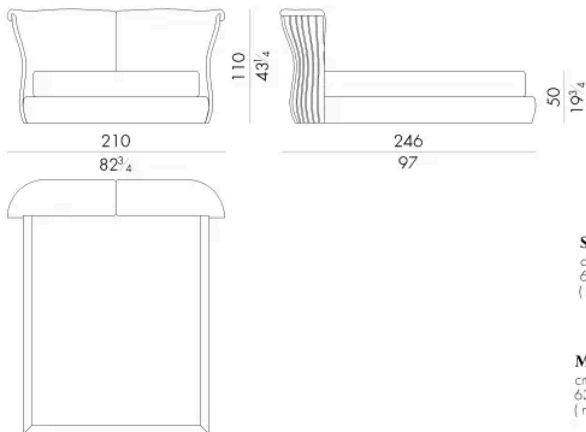

Cannes床的床头板末端是一系列弧形胶合板，椭圆形部分由能工巧匠用皮革或织物包覆。靠背的弧形部件上有两个柔软的靠垫，靠垫的接缝处采用了独特的定制工艺。它不仅可以轻松安装在现代别墅中，也可以安装在古建筑中。

尺寸

CANNES. 5153 / SL

Bed

203 W x 249 D x 110 H cm

SPRING.153 (QUEEN SIZE)

cm 153x203 H4
60 1/2 x 80 H1 1/2
(not included in the price)

MATTRESS.153 (QUEEN SIZE)

cm 153x203 H25
60 1/2 x 80 H9 3/4
(not included in the price)

CANNES. 5160 / SL

Bed

210 W x 246 D x 110 H cm

SPRING.160

cm 160x200 H4
63x78 3/4 H1 1/2
(not included in the price)

MATTRESS.160

cm 160x200 H25
63x78 3/4 H9 3/4
(not included in the price)

CANNES . 5180 / SL

Bed

230 W x 246 D x 110 H cm

CANNES . 5193 / SL

Bed

230 W x 249 D x 110 H cm

CANNES.5200/SL

Bed

生成: 16/06/2026

250 W x 246 D x 110 H cm

SPRING.200
cm 200x200 H4
78 3/4x78 3/4 H1 1/2
(not included in the price)

MATTRESS.200
cm 200x200 H25
78 3/4x78 3/4 H9 3/4
(not included in the price)