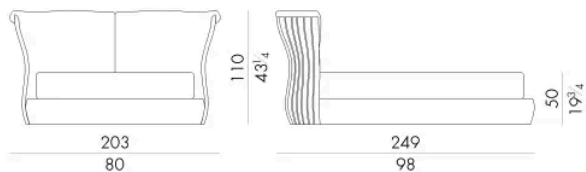

Cannes床的床头板末端是一系列弧形胶合板，椭圆形部分由能工巧匠用皮革或织物包覆。靠背的弧形部件上有两个柔软的靠垫，靠垫的接缝处采用了独特的定制工艺。它不仅可以轻松安装在现代别墅中，也可以安装在古建筑中。

尺寸

CANNES. 5153 / SL

Bed

203 W x 249 D x 110 H cm

SPRING.153 (QUEEN SIZE)

cm 153x203 H4
60 1/2 x 80 H1 1/2
(not included in the price)

MATTRESS.153 (QUEEN SIZE)

cm 153x203 H25
60 1/2 x 80 H9 3/4
(not included in the price)

CANNES. 5160 / SL

Bed

210 W x 246 D x 110 H cm

SPRING.160

cm 160x200 H4
63x78 3/4 H1 1/2
(not included in the price)

MATTRESS.160

cm 160x200 H25
63x78 3/4 H9 3/4
(not included in the price)

CANNES . 5180 / SL

Bed

230 W x 246 D x 110 H cm

SPRING.180
 cm 180x200 H4
 71x78 1/2 H1 1/2
 (not included in the price)

MATTRESS.180
 cm 180x200 H25
 71x78 1/2 H9 1/4
 (not included in the price)

CANNES.5200/SL

Bed

生成: 26/05/2026

250 W x 246 D x 110 H cm

SPRING.200
cm 200x200 H4
78 3/4x78 3/4 H1 1/2
(not included in the price)

MATTRESS.200
cm 200x200 H25
78 3/4x78 3/4 H9 3/4
(not included in the price)