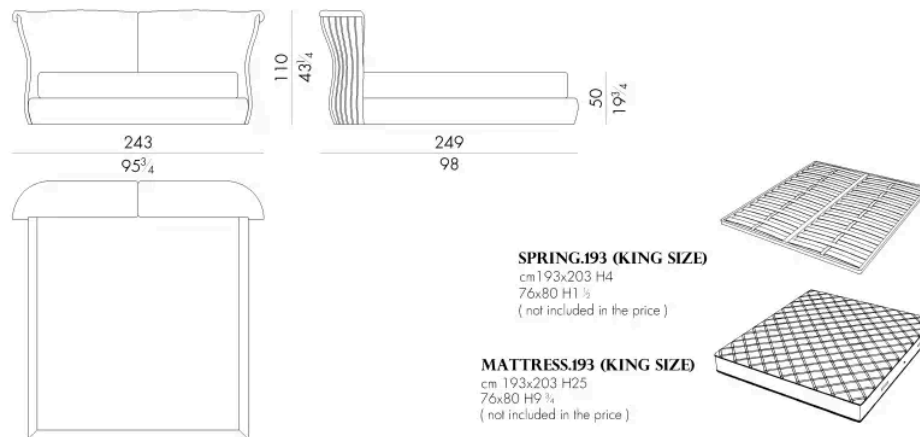

Cannes床的床头板末端是一系列弧形胶合板，椭圆形部分由能工巧匠用皮革或织物包覆。靠背的弧形部件上有两个柔软的靠垫，靠垫的接缝处采用了独特的定制工艺。它不仅可以轻松安装在现代别墅中，也可以安装在古建筑中。

尺寸

CANNES. 5153 / SL

Bed

203 W x 249 D x 110 H cm

SPRING.153 (QUEEN SIZE)

cm 153x203 H4
60 1/2 x 80 H1 1/2
(not included in the price)

MATTRESS.153 (QUEEN SIZE)

cm 153x203 H25
60 1/2 x 80 H9 3/4
(not included in the price)

CANNES. 5160 / SL

Bed

210 W x 246 D x 110 H cm

SPRING.160

cm 160x200 H4
63x78 3/4 H1 1/2
(not included in the price)

MATTRESS.160

cm 160x200 H25
63x78 3/4 H9 3/4
(not included in the price)

CANNES . 5180 / SL

Bed

230 W x 246 D x 110 H cm

CANNES . 5193 / SL

Bed

230 W x 249 D x 110 H cm

CANNES.5200/SL

Bed

生成: 16/06/2026

250 W x 246 D x 110 H cm

SPRING.200
cm 200x200 H4
78 3/4x78 3/4 H1 1/2
(not included in the price)

MATTRESS.200
cm 200x200 H25
78 3/4x78 3/4 H9 3/4
(not included in the price)