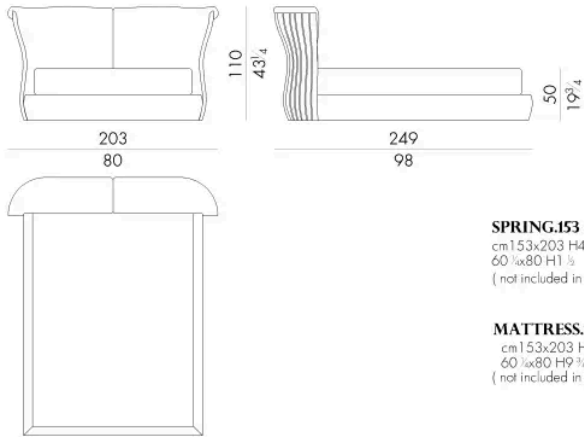

Cannes床的床头板末端是一系列弧形胶合板，椭圆形部分由能工巧匠用皮革或织物包覆。靠背的弧形部件上有两个柔软的靠垫，靠垫的接缝处采用了独特的定制工艺。它不仅可以轻松安装在现代别墅中，也可以安装在古建筑中。

尺寸

CANNES. 5153 / SL

Bed

203 W x 249 D x 110 H cm

SPRING.153 (QUEEN SIZE)

cm 153x203 H4
60 1/2 x 80 H1 1/2
(not included in the price)

MATTRESS.153 (QUEEN SIZE)

cm 153x203 H25
60 1/2 x 80 H9 3/4
(not included in the price)

CANNES. 5160 / SL

Bed

210 W x 246 D x 110 H cm

SPRING.160

cm 160x200 H4
63x78 3/4 H1 1/2
(not included in the price)

MATTRESS.160

cm 160x200 H25
63x78 3/4 H9 3/4
(not included in the price)

CANNES . 5180 / SL

Bed

230 W x 246 D x 110 H cm

CANNES . 5193 / SL

Bed

230 W x 249 D x 110 H cm

CANNES.5200/SL

Bed

生成: 19/04/2026

250 W x 246 D x 110 H cm

SPRING.200
cm 200x200 H4
78 3/4x78 3/4 H1 1/2
(not included in the price)

MATTRESS.200
cm 200x200 H25
78 3/4x78 3/4 H9 3/4
(not included in the price)