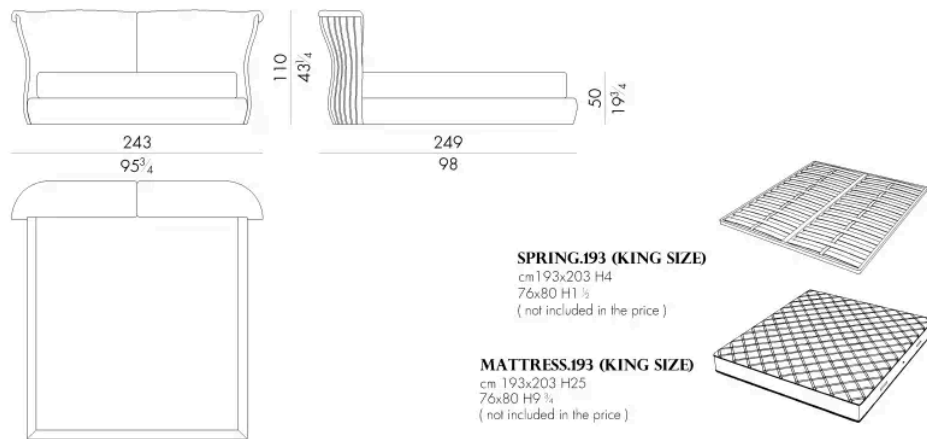

Cannes床的床头板末端是一系列弧形胶合板，椭圆形部分由能工巧匠用皮革或织物包覆。靠背的弧形部件上有两个柔软的靠垫，靠垫的接缝处采用了独特的定制工艺。它不仅可以轻松安装在现代别墅中，也可以安装在古建筑中。

尺寸

CANNES. 5153 / SL

Bed

203 W x 249 D x 110 H cm

SPRING.153 (QUEEN SIZE)

cm 153x203 H4
60 1/2 x 80 H1 1/2
(not included in the price)

MATTRESS.153 (QUEEN SIZE)

cm 153x203 H25
60 1/2 x 80 H9 3/4
(not included in the price)

CANNES. 5160 / SL

Bed

210 W x 246 D x 110 H cm

SPRING.160

cm 160x200 H4
63x78 3/4 H1 1/2
(not included in the price)

MATTRESS.160

cm 160x200 H25
63x78 3/4 H9 3/4
(not included in the price)

CANNES . 5180 / SL

Bed

230 W x 246 D x 110 H cm

CANNES . 5193 / SL

Bed

230 W x 249 D x 110 H cm

CANNES.5200/SL

Bed

生成: 19/04/2026

250 W x 246 D x 110 H cm

SPRING.200
cm 200x200 H4
78 3/4x78 3/4 H1 1/2
(not included in the price)

MATTRESS.200
cm 200x200 H25
78 3/4x78 3/4 H9 3/4
(not included in the price)