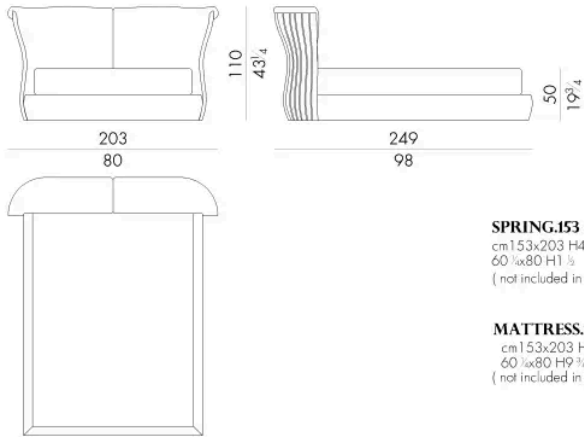

Cannes床的床头板末端是一系列弧形胶合板，椭圆形部分由能工巧匠用皮革或织物包覆。靠背的弧形部件上有两个柔软的靠垫，靠垫的接缝处采用了独特的定制工艺。它不仅可以轻松安装在现代别墅中，也可以安装在古建筑中。

尺寸

CANNES. 5153 / SL

Bed

203 W x 249 D x 110 H cm

SPRING.153 (QUEEN SIZE)

cm 153x203 H4
60 1/2 x 80 H1 1/2
(not included in the price)

MATTRESS.153 (QUEEN SIZE)

cm 153x203 H25
60 1/2 x 80 H9 3/4
(not included in the price)

CANNES. 5160 / SL

Bed

210 W x 246 D x 110 H cm

SPRING.160

cm 160x200 H4
63x78 3/4 H1 1/2
(not included in the price)

MATTRESS.160

cm 160x200 H25
63x78 3/4 H9 3/4
(not included in the price)

CANNES . 5180 / SL

Bed

230 W x 246 D x 110 H cm

CANNES . 5193 / SL

Bed

230 W x 249 D x 110 H cm

CANNES.5200/SL

Bed

生成: 16/06/2026

250 W x 246 D x 110 H cm

SPRING.200
cm 200x200 H4
78 3/4x78 3/4 H1 1/2
(not included in the price)

MATTRESS.200
cm 200x200 H25
78 3/4x78 3/4 H9 3/4
(not included in the price)