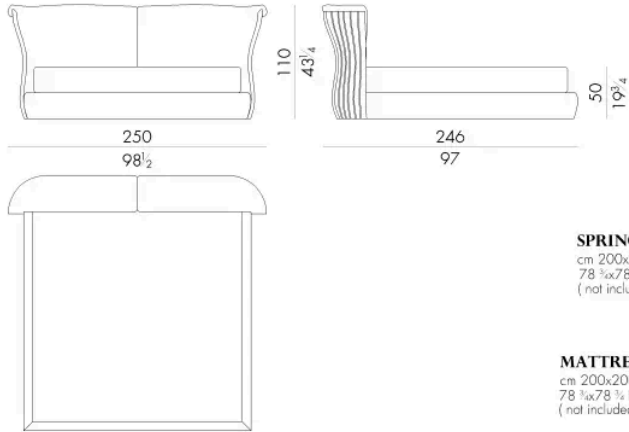

Cannes床的床头板末端是一系列弧形胶合板，椭圆形部分由能工巧匠用皮革或织物包覆。靠背的弧形部件上有两个柔软的靠垫，靠垫的接缝处采用了独特的定制工艺。它不仅可以轻松安装在现代别墅中，也可以安装在古建筑中。

尺寸

CANNES. 5153 / SL

Bed

203 W x 249 D x 110 H cm

SPRING.153 (QUEEN SIZE)

cm 153x203 H4
60 1/2 x 80 H1 1/2
(not included in the price)

MATTRESS.153 (QUEEN SIZE)

cm 153x203 H25
60 1/2 x 80 H9 3/4
(not included in the price)

CANNES. 5160 / SL

Bed

210 W x 246 D x 110 H cm

SPRING.160

cm 160x200 H4
63x78 3/4 H1 1/2
(not included in the price)

MATTRESS.160

cm 160x200 H25
63x78 3/4 H9 3/4
(not included in the price)

CANNES . 5180 / SL

Bed

230 W x 246 D x 110 H cm

CANNES . 5193 / SL

Bed

230 W x 249 D x 110 H cm

CANNES.5200/SL

Bed

生成: 16/06/2026

250 W x 246 D x 110 H cm

SPRING.200
cm 200x200 H4
78 3/4x78 3/4 H1 1/2
(not included in the price)

MATTRESS.200
cm 200x200 H25
78 3/4x78 3/4 H9 3/4
(not included in the price)