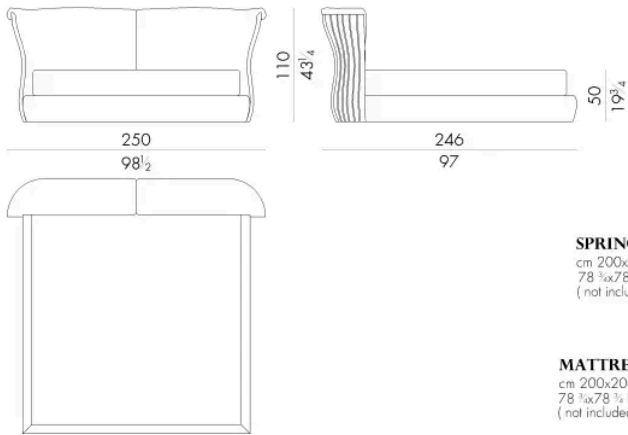

Cannes床的床头板末端是一系列弧形胶合板，椭圆形部分由能工巧匠用皮革或织物包覆。靠背的弧形部件上有两个柔软的靠垫，靠垫的接缝处采用了独特的定制工艺。它不仅可以轻松安装在现代别墅中，也可以安装在古建筑中。

尺寸

CANNES. 5153 / SL

Bed

203 W x 249 D x 110 H cm

SPRING.153 (QUEEN SIZE)

cm 153x203 H4
60 1/2 x 80 H1 1/2
(not included in the price)

MATTRESS.153 (QUEEN SIZE)

cm 153x203 H25
60 1/2 x 80 H9 3/4
(not included in the price)

CANNES. 5160 / SL

Bed

210 W x 246 D x 110 H cm

SPRING.160

cm 160x200 H4
63x78 3/4 H1 1/2
(not included in the price)

MATTRESS.160

cm 160x200 H25
63x78 3/4 H9 3/4
(not included in the price)

CANNES . 5180 / SL

Bed

230 W x 246 D x 110 H cm

CANNES . 5193 / SL

Bed

230 W x 249 D x 110 H cm

CANNES.5200/SL

Bed

生成: 19/04/2026

250 W x 246 D x 110 H cm

SPRING.200
cm 200x200 H4
78 3/4x78 3/4 H1 1/2
(not included in the price)

MATTRESS.200
cm 200x200 H25
78 3/4x78 3/4 H9 3/4
(not included in the price)