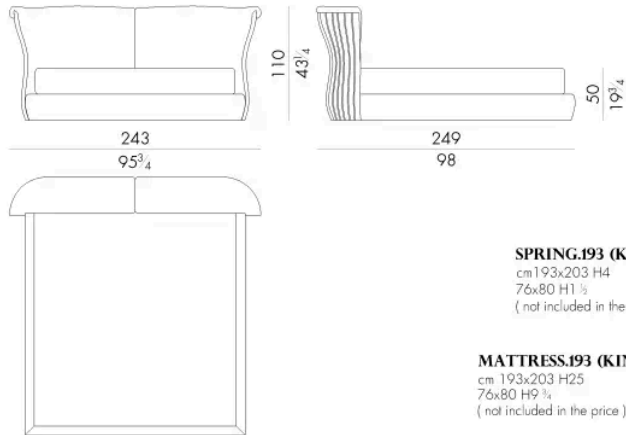

Cannes床的床头板末端是一系列弧形胶合板，椭圆形部分由能工巧匠用皮革或织物包覆。靠背的弧形部件上有两个柔软的靠垫，靠垫的接缝处采用了独特的定制工艺。它不仅可以轻松安装在现代别墅中，也可以安装在古建筑中。

尺寸

CANNES. 5153 / SL

Bed

203 W x 249 D x 110 H cm

SPRING.153 (QUEEN SIZE)

cm 153x203 H4
60 1/2 x 80 H1 1/2
(not included in the price)

cm 160x200 H25
63x78 3/4 H9 3/4
(not included in the price)

CANNES . 5180 / SL

Bed

230 W x 246 D x 110 H cm

SPRING.180
 cm 180x200 H4
 71x78 1/2 H1 1/2
 (not included in the price)

MATTRESS.180
 cm 180x200 H25
 71x78 1/2 H9 1/4
 (not included in the price)

CANNES . 5193 / SL

Bed

230 W x 249 D x 110 H cm

SPRING.193 (KING SIZE)
 cm 193x203 H4
 76x80 H1 1/2
 (not included in the price)

MATTRESS.193 (KING SIZE)
 cm 193x203 H25
 76x80 H9 1/4
 (not included in the price)

CANNES.5200/SL

Bed

生成: 26/05/2026

250 W x 246 D x 110 H cm

SPRING.200
cm 200x200 H4
78 3/4x78 3/4 H1 1/2
(not included in the price)

MATTRESS.200
cm 200x200 H25
78 3/4x78 3/4 H9 3/4
(not included in the price)