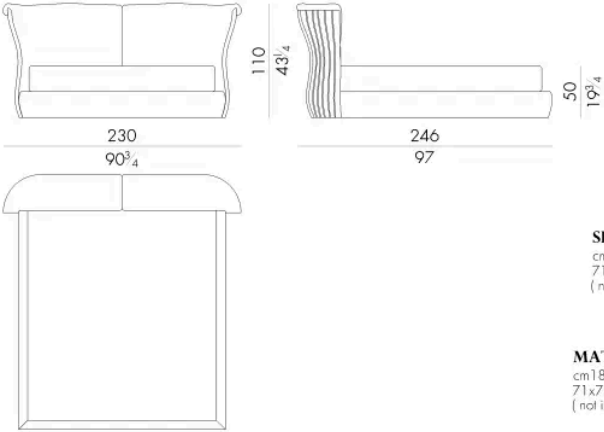

# 尺寸

### SPRING.160

cm 160x200 H4  
63x78 3/4 H1 1/2  
(not included in the price)

### MATTRESS.160

cm 160x200 H25  
63x78 3/4 H9 3/4  
(not included in the price)

CANNES . 5180 / SL

Bed

230 W x 246 D x 110 H cm

**SPRING.180**  
 cm 180x200 H4  
 71x78 1/2 H1 1/2  
 (not included in the price)

**MATTRESS.180**  
 cm 180x200 H25  
 71x78 1/2 H9 1/4  
 (not included in the price)

CANNES . 5193 / SL

Bed

230 W x 249 D x 110 H cm

**SPRING.193 (KING SIZE)**  
 cm 193x203 H4  
 76x80 H1 1/2  
 (not included in the price)