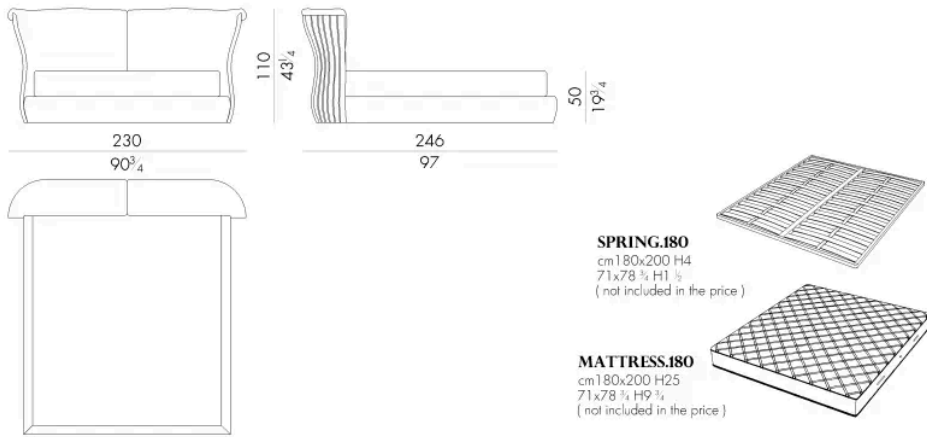

Cannes床的床头板末端是一系列弧形胶合板，椭圆形部分由能工巧匠用皮革或织物包覆。靠背的弧形部件上有两个柔软的靠垫，靠垫的接缝处采用了独特的定制工艺。它不仅可以轻松安装在现代别墅中，也可以安装在古建筑中。

尺寸

CANNES. 5153 / SL

Bed

203 W x 249 D x 110 H cm

SPRING.153 (QUEEN SIZE)

cm 153x203 H4
60 1/2 x 80 H1 1/2
(not included in the price)

MATTRESS.153 (QUEEN SIZE)

cm 153x203 H25
60 1/2 x 80 H9 3/4
(not included in the price)

CANNES. 5160 / SL

Bed

210 W x 246 D x 110 H cm

SPRING.160

cm 160x200 H4
63x78 3/4 H1 1/2
(not included in the price)

MATTRESS.160

cm 160x200 H25
63x78 3/4 H9 3/4
(not included in the price)

CANNES . 5180 / SL

Bed

230 W x 246 D x 110 H cm

CANNES . 5193 / SL

Bed

230 W x 249 D x 110 H cm

CANNES.5200/SL

Bed

生成: 19/04/2026

250 W x 246 D x 110 H cm

SPRING.200
cm 200x200 H4
78 3/4x78 3/4 H1 1/2
(not included in the price)

MATTRESS.200
cm 200x200 H25
78 3/4x78 3/4 H9 3/4
(not included in the price)