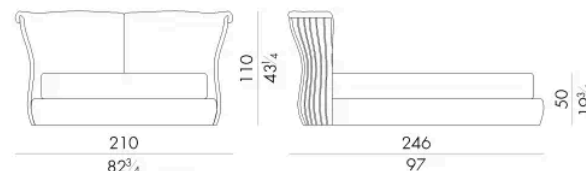

# 尺寸

### SPRING.153 (QUEEN SIZE)

cm 153x203 H4  
60 1/2 x 80 H1 1/2  
(not included in the price)

### MATTRESS.153 (QUEEN SIZE)

cm 153x203 H25  
60 1/2 x 80 H9 3/4  
(not included in the price)

## CANNES. 5160 / SL

Bed

210 W x 246 D x 110 H cm