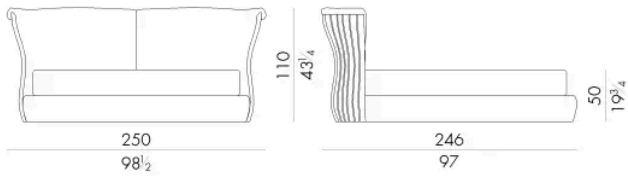

### MATTRESS.160

cm 160x200 H25  
63x78 3/4 H9 3/4  
(not included in the price)

CANNES . 5180 / SL

Bed

230 W x 246 D x 110 H cm

**SPRING.180**  
 cm 180x200 H4  
 71x78 1/2 H1 1/2  
 (not included in the price)

**MATTRESS.180**  
 cm 180x200 H25  
 71x78 1/2 H9 1/4  
 (not included in the price)

CANNES . 5193 / SL

Bed

230 W x 249 D x 110 H cm

**SPRING.193 (KING SIZE)**  
 cm 193x203 H4  
 76x80 H1 1/2  
 (not included in the price)

**MATTRESS.193 (KING SIZE)**  
 cm 193x203 H25  
 76x80 H9 1/4  
 (not included in the price)

Bed

250 W x 246 D x 110 H cm

**SPRING.200**  
cm 200x200 H4  
78 3/4x78 3/4 H1 1/2  
( not included in the price )

**MATTRESS.200**  
cm 200x200 H25  
78 3/4x78 3/4 H9 3/4  
( not included in the price )