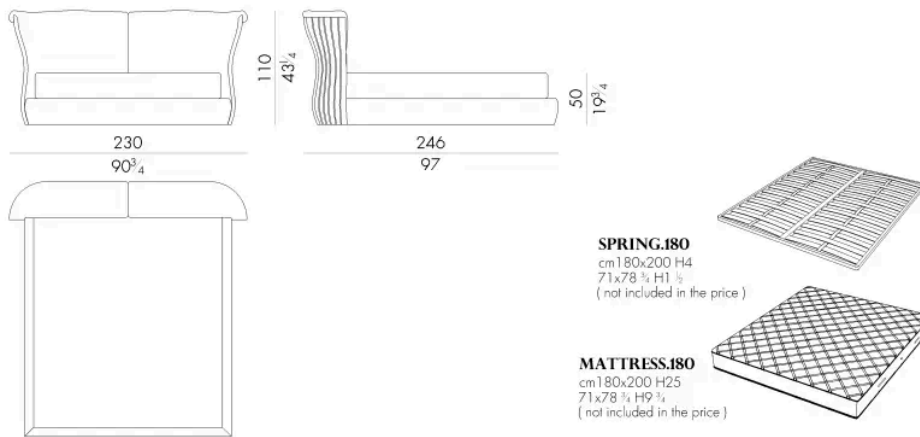

Cannes床的床头板末端是一系列弧形胶合板，椭圆形部分由能工巧匠用皮革或织物包覆。靠背的弧形部件上有两个柔软的靠垫，靠垫的接缝处采用了独特的定制工艺。它不仅可以轻松安装在现代别墅中，也可以安装在古建筑中。

尺寸

CANNES. 5153 / SL

Bed

203 W x 249 D x 110 H cm

SPRING.153 (QUEEN SIZE)

cm 153x203 H4
60 1/2 x 80 H1 1/2
(not included in the price)

MATTRESS.153 (QUEEN SIZE)

cm 153x203 H25
60 1/2 x 80 H9 3/4
(not included in the price)

CANNES. 5160 / SL

Bed

210 W x 246 D x 110 H cm

SPRING.160

cm 160x200 H4
63x78 3/4 H1 1/2
(not included in the price)

MATTRESS.160

cm 160x200 H25
63x78 3/4 H9 3/4
(not included in the price)

CANNES . 5180 / SL

Bed

230 W x 246 D x 110 H cm

CANNES . 5193 / SL

Bed

230 W x 249 D x 110 H cm

CANNES.5200/SL

Bed

生成: 16/06/2026

250 W x 246 D x 110 H cm

SPRING.200
cm 200x200 H4
78 3/4x78 3/4 H1 1/2
(not included in the price)

MATTRESS.200
cm 200x200 H25
78 3/4x78 3/4 H9 3/4
(not included in the price)