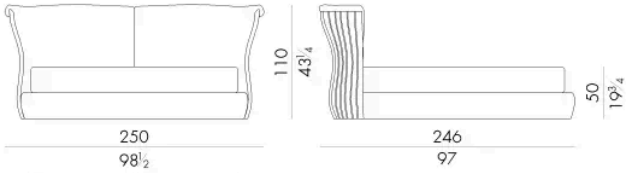

Cannes床的床头板末端是一系列弧形胶合板，椭圆形部分由能工巧匠用皮革或织物包覆。靠背的弧形部件上有两个柔软的靠垫，靠垫的接缝处采用了独特的定制工艺。它不仅可以轻松安装在现代别墅中，也可以安装在古建筑中。

尺寸

CANNES. 5153 / SL

Bed

203 W x 249 D x 110 H cm

SPRING.153 (QUEEN SIZE)

cm 153x203 H4
60 1/2 x 80 H1 1/2
(not included in the price)

cm 160x200 H25
63x78 3/4 H9 3/4
(not included in the price)

CANNES . 5180 / SL

Bed

230 W x 246 D x 110 H cm

SPRING.180
 cm 180x200 H4
 71x78 1/2 H1 1/2
 (not included in the price)

MATTRESS.180
 cm 180x200 H25
 71x78 1/2 H9 1/4
 (not included in the price)

CANNES . 5193 / SL

Bed

230 W x 249 D x 110 H cm

SPRING.193 (KING SIZE)
 cm 193x203 H4
 76x80 H1 1/2
 (not included in the price)

MATTRESS.193 (KING SIZE)
 cm 193x203 H25
 76x80 H9 1/4
 (not included in the price)

CANNES.5200/SL

Bed

生成: 26/05/2026

250 W x 246 D x 110 H cm

SPRING.200
cm 200x200 H4
78 3/4x78 3/4 H1 1/2
(not included in the price)

MATTRESS.200
cm 200x200 H25
78 3/4x78 3/4 H9 3/4
(not included in the price)