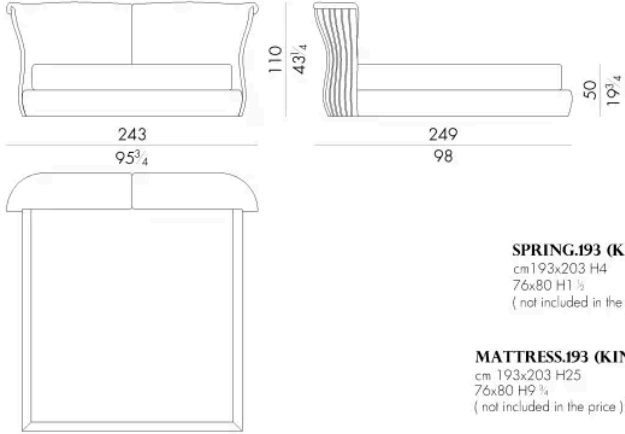

# 尺寸

## CANNES. 5160 / SL

Bed

210 W x 246 D x 110 H cm

### MATTRESS.160

cm 160x200 H25  
63x78 3/4 H9 3/4  
(not included in the price)

CANNES . 5180 / SL

Bed

230 W x 246 D x 110 H cm

**SPRING.180**  
 cm 180x200 H4  
 71x78 1/2 H1 1/2  
 (not included in the price)

**MATTRESS.180**  
 cm 180x200 H25  
 71x78 1/2 H9 1/4  
 (not included in the price)

CANNES . 5193 / SL

Bed

230 W x 249 D x 110 H cm

**SPRING.193 (KING SIZE)**  
 cm 193x203 H4  
 76x80 H1 1/2  
 (not included in the price)