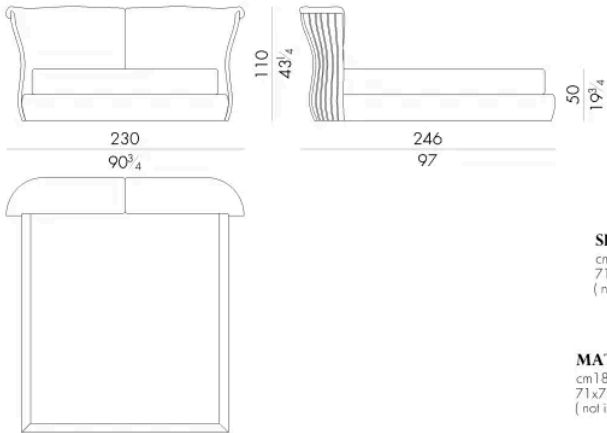

Cannes床的床头板末端是一系列弧形胶合板，椭圆形部分由能工巧匠用皮革或织物包覆。靠背的弧形部件上有两个柔软的靠垫，靠垫的接缝处采用了独特的定制工艺。它不仅可以轻松安装在现代别墅中，也可以安装在古建筑中。

尺寸

CANNES. 5153 / SL

Bed

203 W x 249 D x 110 H cm

SPRING.153 (QUEEN SIZE)

cm 153x203 H4
60 1/2 x 80 H1 1/2
(not included in the price)

MATTRESS.153 (QUEEN SIZE)

cm 153x203 H25
60 1/2 x 80 H9 3/4
(not included in the price)

CANNES. 5160 / SL

Bed

210 W x 246 D x 110 H cm

SPRING.160

cm 160x200 H4
63x78 3/4 H1 1/2
(not included in the price)

MATTRESS.160

cm 160x200 H25
63x78 3/4 H9 3/4
(not included in the price)

CANNES . 5180 / SL

Bed

230 W x 246 D x 110 H cm

SPRING.180
 cm 180x200 H4
 71x78 1/2 H1 1/2
 (not included in the price)

MATTRESS.180
 cm 180x200 H25
 71x78 1/2 H9 1/4
 (not included in the price)

CANNES . 5193 / SL

Bed

230 W x 249 D x 110 H cm

SPRING.193 (KING SIZE)
 cm 193x203 H4
 76x80 H1 1/2
 (not included in the price)

MATTRESS.193 (KING SIZE)
 cm 193x203 H25
 76x80 H9 1/4
 (not included in the price)