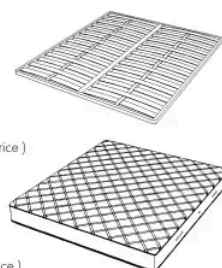

Cannes床的床头板末端是一系列弧形胶合板，椭圆形部分由能工巧匠用皮革或织物包覆。靠背的弧形部件上有两个柔软的靠垫，靠垫的接缝处采用了独特的定制工艺。它不仅可以轻松安装在现代别墅中，也可以安装在古建筑中。

尺寸

CANNES. 5153 / SL

Bed

203 W x 249 D x 110 H cm

SPRING.153 (QUEEN SIZE)

cm 153x203 H4
60 1/2 x 80 H1 1/2
(not included in the price)

MATTRESS.153 (QUEEN SIZE)

cm 153x203 H25
60 1/2 x 80 H9 3/4
(not included in the price)

CANNES. 5160 / SL

Bed

210 W x 246 D x 110 H cm

SPRING.160

cm 160x200 H4
63x78 3/4 H1 1/2
(not included in the price)

MATTRESS.160

cm 160x200 H25
63x78 3/4 H9 3/4
(not included in the price)

CANNES . 5180 / SL

Bed

230 W x 246 D x 110 H cm

SPRING.180
 cm 180x200 H4
 71x78 1/2 H1 1/2
 (not included in the price)

MATTRESS.180
 cm 180x200 H25
 71x78 1/2 H9 1/4
 (not included in the price)