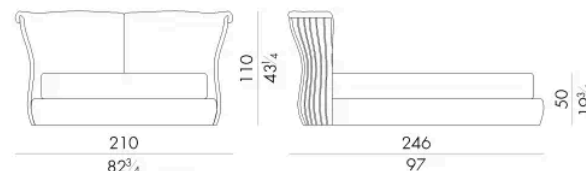

Cannes床的床头板末端是一系列弧形胶合板，椭圆形部分由能工巧匠用皮革或织物包覆。靠背的弧形部件上有两个柔软的靠垫，靠垫的接缝处采用了独特的定制工艺。它不仅可以轻松安装在现代别墅中，也可以安装在古建筑中。

尺寸

CANNES. 5153 / SL

Bed

203 W x 249 D x 110 H cm

SPRING.153 (QUEEN SIZE)

cm 153x203 H4
60 1/2 x 80 H1 1/2
(not included in the price)

MATTRESS.153 (QUEEN SIZE)

cm 153x203 H25
60 1/2 x 80 H9 3/4
(not included in the price)

CANNES. 5160 / SL

Bed

210 W x 246 D x 110 H cm

SPRING.160

cm 160x200 H4
63x78 3/4 H1 1/2
(not included in the price)

MATTRESS.160

cm 160x200 H25
63x78 3/4 H9 3/4
(not included in the price)

CANNES . 5180 / SL

Bed

230 W x 246 D x 110 H cm

SPRING.180
 cm 180x200 H4
 71x78 1/2 H1 1/2
 (not included in the price)

MATTRESS.180
 cm 180x200 H25
 71x78 1/2 H9 1/4
 (not included in the price)

CANNES . 5193 / SL

Bed

230 W x 249 D x 110 H cm

SPRING.193 (KING SIZE)
 cm 193x203 H4
 76x80 H1 1/2
 (not included in the price)

MATTRESS.193 (KING SIZE)
 cm 193x203 H25
 76x80 H9 1/4
 (not included in the price)