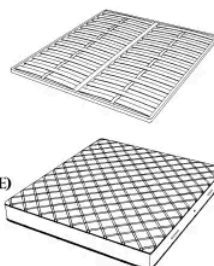

Cannes床的床头板末端是一系列弧形胶合板，椭圆形部分由能工巧匠用皮革或织物包覆。靠背的弧形部件上有两个柔软的靠垫，靠垫的接缝处采用了独特的定制工艺。它不仅可以轻松安装在现代别墅中，也可以安装在古建筑中。

尺寸

CANNES. 5153 / SL

Bed

203 W x 249 D x 110 H cm

SPRING.153 (QUEEN SIZE)

cm 153x203 H4
60 1/2 x 80 H1 1/2
(not included in the price)

MATTRESS.153 (QUEEN SIZE)

cm 153x203 H25
60 1/2 x 80 H9 3/4
(not included in the price)

CANNES. 5160 / SL

Bed

210 W x 246 D x 110 H cm

SPRING.160

cm 160x200 H4
63x78 3/4 H1 1/2
(not included in the price)

MATTRESS.160

cm 160x200 H25
63x78 3/4 H9 3/4
(not included in the price)

CANNES . 5180 / SL

Bed

230 W x 246 D x 110 H cm

SPRING.180
 cm 180x200 H4
 71x78 1/2 H1 1/2
 (not included in the price)

MATTRESS.180
 cm 180x200 H25
 71x78 1/2 H9 1/4
 (not included in the price)

CANNES . 5193 / SL

Bed

230 W x 249 D x 110 H cm

SPRING.193 (KING SIZE)
 cm 193x203 H4
 76x80 H1 1/2
 (not included in the price)

MATTRESS.193 (KING SIZE)
 cm 193x203 H25
 76x80 H9 1/4
 (not included in the price)