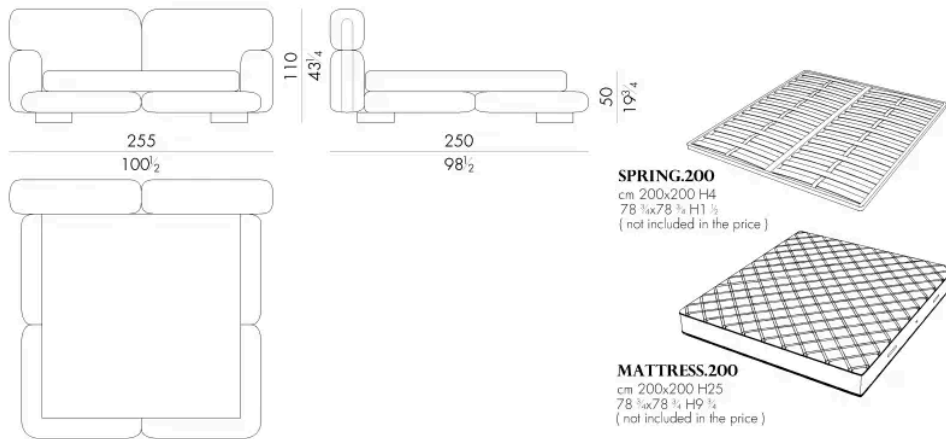

MATTRESS.153 (QUEEN SIZE)

cm 153x203 H25
60 1/2 x 80 H9 1/4
(not included in the price)

MAMI.5160

Bed

215 W x 250 D x 110 H cm

SPRING.160

cm 160x200 H4
63x78 1/4 H1 1/2
(not included in the price)

MATTRESS.160

cm 160x200 H25
63x78 1/4 H9 1/4
(not included in the price)

MAMI.5180

Bed

235 W x 250 D x 110 H cm

MAMI.5193

Bed

248 W x 253 D x 110 H cm

MAMI.5200

Bed

生成: 15/06/2026

255 W x 250 D x 110 H cm

HESSENTIA