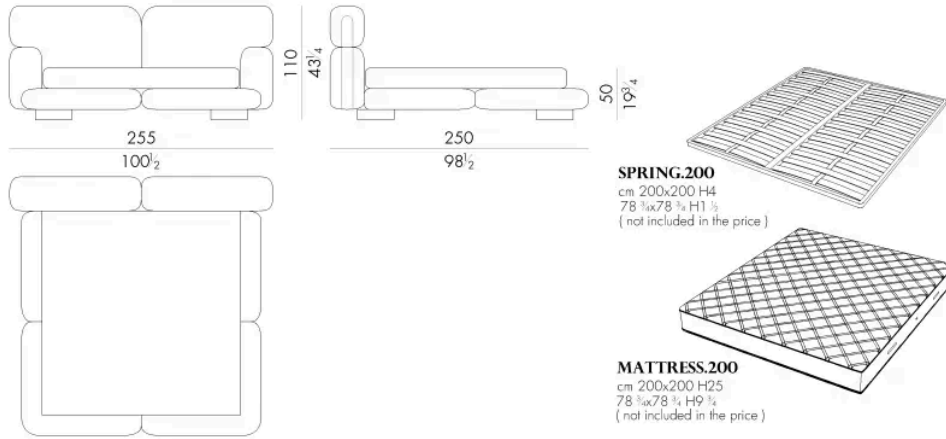

MATTRESS.153 (QUEEN SIZE)

cm 153x203 H25
60 1/2 x 80 H9 1/4
(not included in the price)

MAMI.5160

Bed

215 W x 250 D x 110 H cm

SPRING.160

cm 160x200 H4
63x78 1/4 H1 1/2
(not included in the price)

MATTRESS.160

cm 160x200 H25
63x78 1/4 H9 1/4
(not included in the price)

MAMI.5180

Bed

235 W x 250 D x 110 H cm

MAMI.5193

Bed

248 W x 253 D x 110 H cm

MAMI.5200

Bed

生成: 06/07/2026

255 W x 250 D x 110 H cm

HESSENTIA