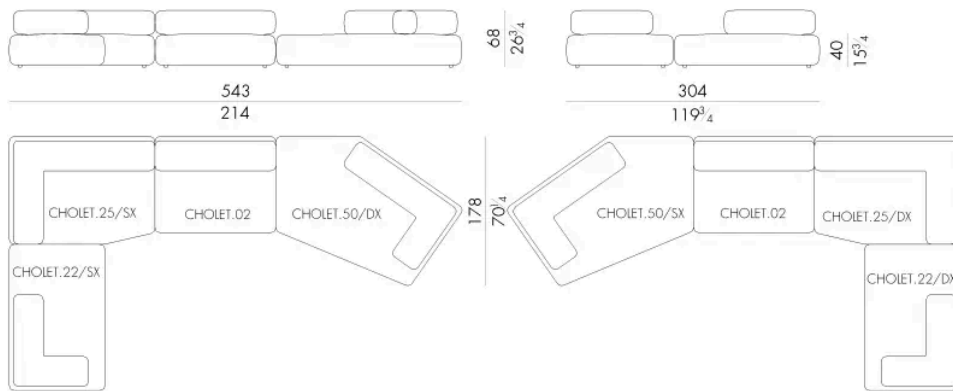

Modular element

232 W x 150 D x 68 H cm

CHOLET.50/SX - CHOLET.50/DX

Modular element

232 W x 150 D x 68 H cm

CHOLET.2500/SX - CHOLET.2500/DX

Modular sofa

304 W x 175 D x 68 H cm

CHOLET.2550/SX - CHOLET.2550/DX

Modular sofa

403Wx211Dx68H cm

CHOLET.2600/SX - CHOLET.2600/DX

Modular sofa

398Wx178Dx68H cm

CHOLET.2650/SX - CHOLET.2650/DX

生成: 06/07/2026

Modular sofa

398 W x 178 D x 68 H cm

CHOLET.2700

Modular sofa

446 W x 178 D x 68 H cm

CHOLET.2750/SX - CHOLET.2750/DX

Modular sofa

350 W x 129 D x 68 H cm

CHOLET.2800/SX - CHOLET.2800/DX

Modular sofa

543 W x 304 D x 68 H cm

CHOLET.2900/SX - CHOLET.2900/DX

生成: 06/07/2026

Modular sofa

543 W x 178 D x 68 H cm

CHOLET.3100