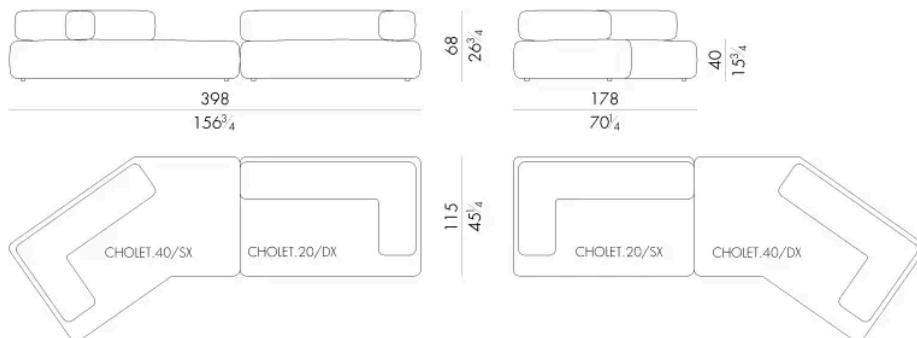

232 W x 150 D x 68 H cm

CHOLET.50/SX - CHOLET.50/DX

Modular element

232 W x 150 D x 68 H cm

CHOLET.2500/SX - CHOLET.2500/DX

Modular sofa

304 W x 175 D x 68 H cm

CHOLET.2550/SX - CHOLET.2550/DX

Modular sofa

403Wx211Dx68H cm

CHOLET.2600/SX - CHOLET.2600/DX

Modular sofa

398Wx178Dx68H cm

CHOLET. 2650/SX - CHOLET. 2650/DX

Modular sofa

398 W x 178 D x 68 H cm