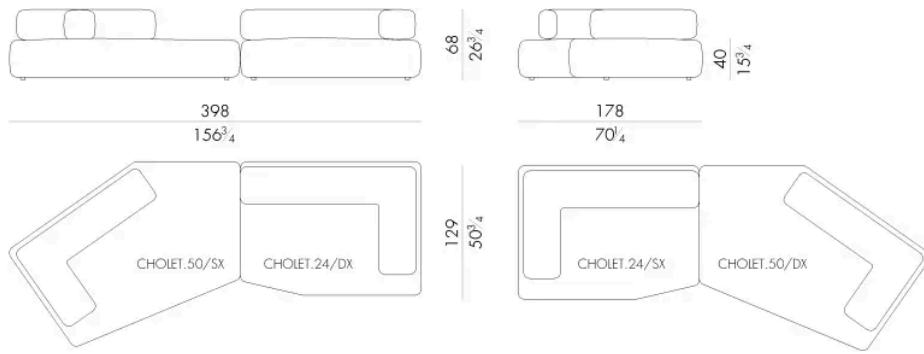

175 W x 129 D x 68 H cm

CHOLET.25/SX - CHOLET.25/DX

Modular element

175 W x 129 D x 68 H cm

CHOLET.27/SX - CHOLET.27/DX

Modular element

129 W x 175 D x 68 H cm

CHOLET. 30/SX - CHOLET. 30/DX

232 W x 150 D x 68 H cm

CHOLET.50/SX - CHOLET.50/DX

Modular element

232 W x 150 D x 68 H cm

CHOLET.2500/SX - CHOLET.2500/DX

Modular sofa

304 W x 175 D x 68 H cm

CHOLET.2550/SX - CHOLET.2550/DX

Modular sofa

403Wx211Dx68H cm

CHOLET.2600/SX - CHOLET.2600/DX

Modular sofa

398Wx178Dx68H cm

CHOLET. 2650/SX - CHOLET. 2650/DX

Modular sofa

398 W x 178 D x 68 H cm