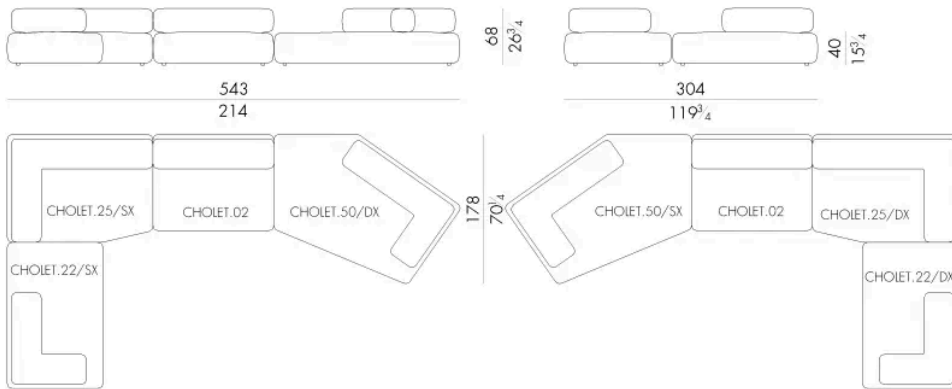

232 W x 150 D x 68 H cm

CHOLET.50/SX - CHOLET.50/DX

Modular element

232 W x 150 D x 68 H cm

CHOLET.2500/SX - CHOLET.2500/DX

Modular sofa

304 W x 175 D x 68 H cm

CHOLET.2550/SX - CHOLET.2550/DX

Modular sofa

403Wx211Dx68H cm

CHOLET.2600/SX - CHOLET.2600/DX

Modular sofa

398Wx178Dx68H cm

CHOLET. 2650/SX - CHOLET. 2650/DX

Modular sofa

398 W x 178 D x 68 H cm

CHOLET. 2700

Modular sofa

446 W x 178 D x 68 H cm

CHOLET.2750/SX - CHOLET.2750/DX

Modular sofa

350 W x 129 D x 68 H cm

CHOLET.2800/SX - CHOLET.2800/DX

Modular sofa

543 W x 304 D x 68 H cm

CHOLET.2900/SX - CHOLET.2900/DX

Modular sofa

543 W x 178 D x 68 H cm

CHOLET.3100

Modular sofa

160 W x 290 D x 68 H cm

CHOLET. 3200