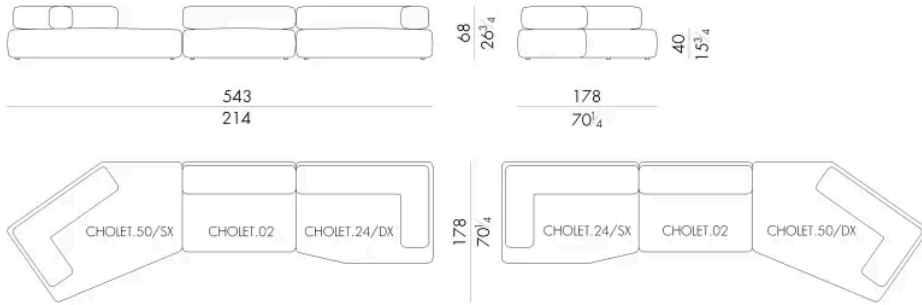

232 W x 150 D x 68 H cm

CHOLET.50/SX - CHOLET.50/DX

Modular element

232 W x 150 D x 68 H cm

CHOLET.2500/SX - CHOLET.2500/DX

Modular sofa

304 W x 175 D x 68 H cm

CHOLET.2550/SX - CHOLET.2550/DX

Modular sofa

403Wx211Dx68H cm

CHOLET.2600/SX - CHOLET.2600/DX

Modular sofa

398Wx178Dx68H cm

CHOLET. 2650/SX - CHOLET. 2650/DX

Modular sofa

398 W x 178 D x 68 H cm

CHOLET. 2700

Modular sofa

446 W x 178 D x 68 H cm

CHOLET.2750/SX - CHOLET.2750/DX

Modular sofa

350 W x 129 D x 68 H cm

CHOLET.2800/SX - CHOLET.2800/DX

Modular sofa

543 W x 304 D x 68 H cm

CHOLET.2900/SX - CHOLET.2900/DX

Modular sofa

543 W x 178 D x 68 H cm

CHOLET.3100

Modular sofa

160 W x 290 D x 68 H cm

CHOLET. 3200