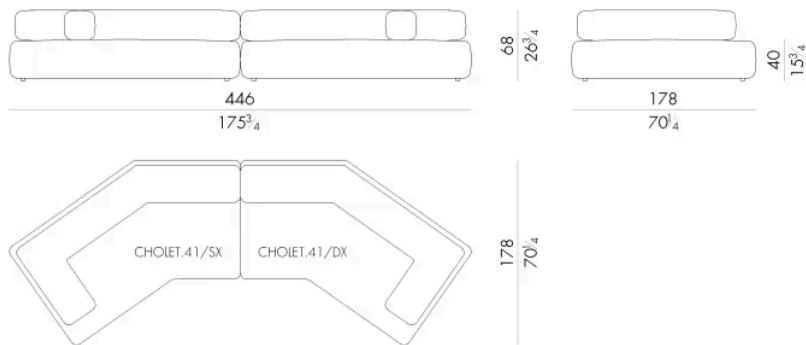

CHOLET. 2700

Modular sofa

446 W x 178 D x 68 H cm