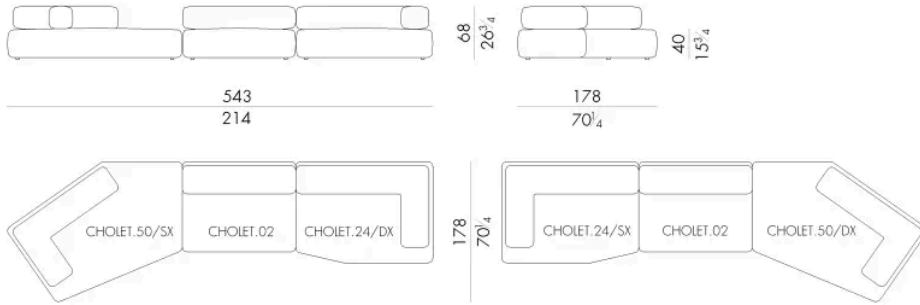

CHOLET.2900/SX - CHOLET.2900/DX

Modular sofa

543 W x 178 D x 68 H cm