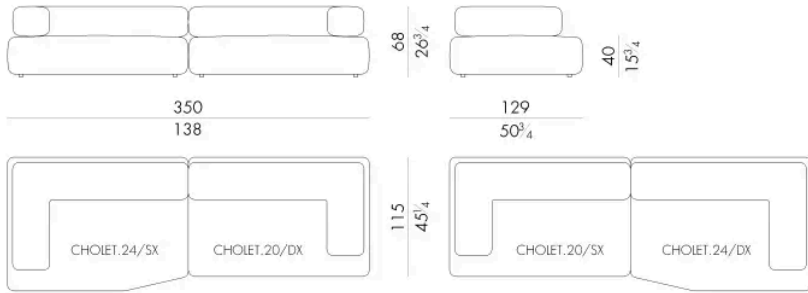

Modular sofa

403Wx211Dx68H cm

CHOLET.2600/SX - CHOLET.2600/DX

Modular sofa

398Wx178Dx68H cm

CHOLET. 2650/SX - CHOLET. 2650/DX

Modular sofa

398 W x 178 D x 68 H cm

CHOLET. 2700

Modular sofa

446 W x 178 D x 68 H cm

CHOLET.2750/SX - CHOLET.2750/DX

Modular sofa

350 W x 129 D x 68 H cm

CHOLET.2800/SX - CHOLET.2800/DX

Modular sofa

543 W x 304 D x 68 H cm

CHOLET.2900/SX - CHOLET.2900/DX

Modular sofa

543 W x 178 D x 68 H cm

CHOLET.3100

Modular sofa

160 W x 290 D x 68 H cm

CHOLET. 3200