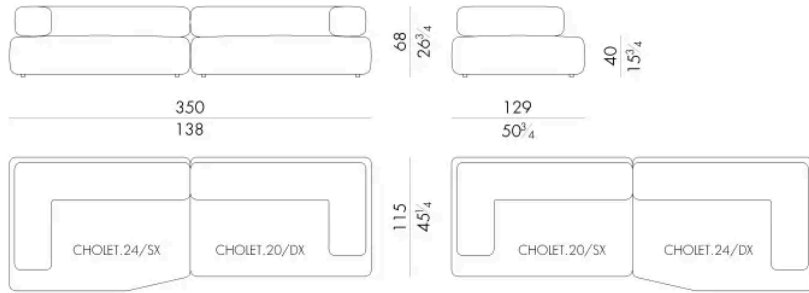

CHOLET.2550/SX - CHOLET.2550/DX

Modular sofa

403Wx211Dx68H cm

CHOLET.2600/SX - CHOLET.2600/DX

Modular sofa

398Wx178Dx68H cm

CHOLET.2650/SX - CHOLET.2650/DX

生成: 06/07/2026

Modular sofa

398 W x 178 D x 68 H cm

CHOLET.2700

Modular sofa

446 W x 178 D x 68 H cm

CHOLET.2750/SX - CHOLET.2750/DX

Modular sofa

350 W x 129 D x 68 H cm

CHOLET.2800/SX - CHOLET.2800/DX

Modular sofa

543 W x 304 D x 68 H cm

CHOLET.2900/SX - CHOLET.2900/DX

生成: 06/07/2026

Modular sofa

543 W x 178 D x 68 H cm

CHOLET.3100