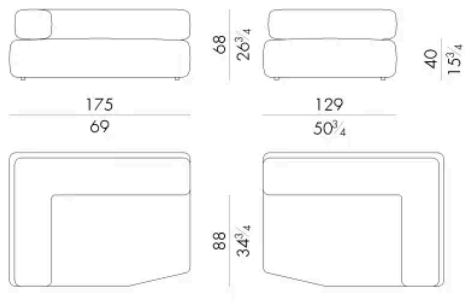

CHOLET.25/SX - CHOLET.25/DX

Modular element

175 W x 129 D x 68 H cm