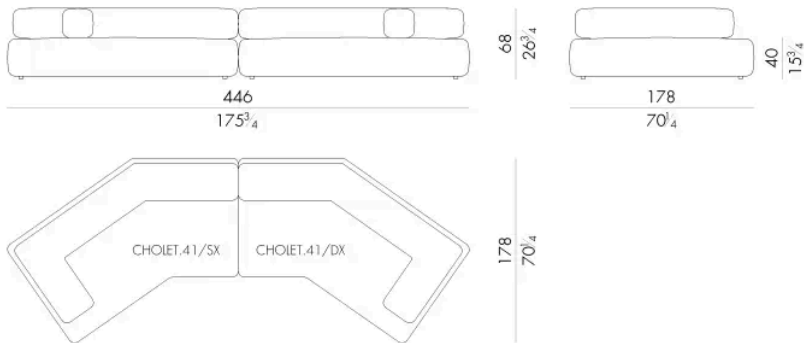

CHOLET. 2700

Modular sofa

446 W x 178 D x 68 H cm