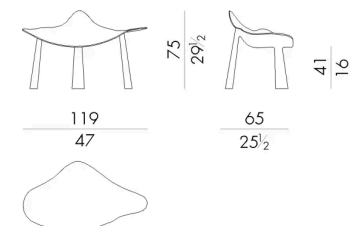

尺寸

ICONIQUE.2150

Armchair

Indoor option

119 W x 65 D x 75 H cm

ICONIQUE.2150/OUT

Armchair

Outdoor option

119 W x 65 D x 75 H cm