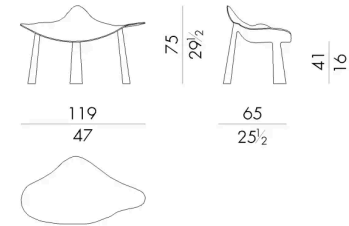

尺寸

ICONIQUE.2150

Armchair

Indoor option

119 W x 65 D x 75 H cm

ICONIQUE.2150/OUT

Armchair

Outdoor option

119 W x 65 D x 75 H cm