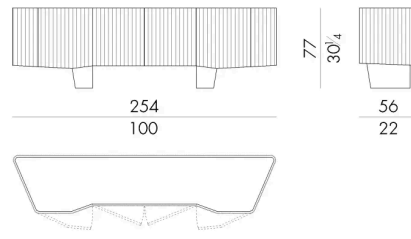

尺寸

DIAMOND.13300/R

Storage unit

204 W x 56 D x 77 H cm

DIAMOND.13400/R

Storage unit

254 W x 56 D x 77 H cm

DIAMOND.13500/R

Storage unit

304 W x 56 D x 77 H cm